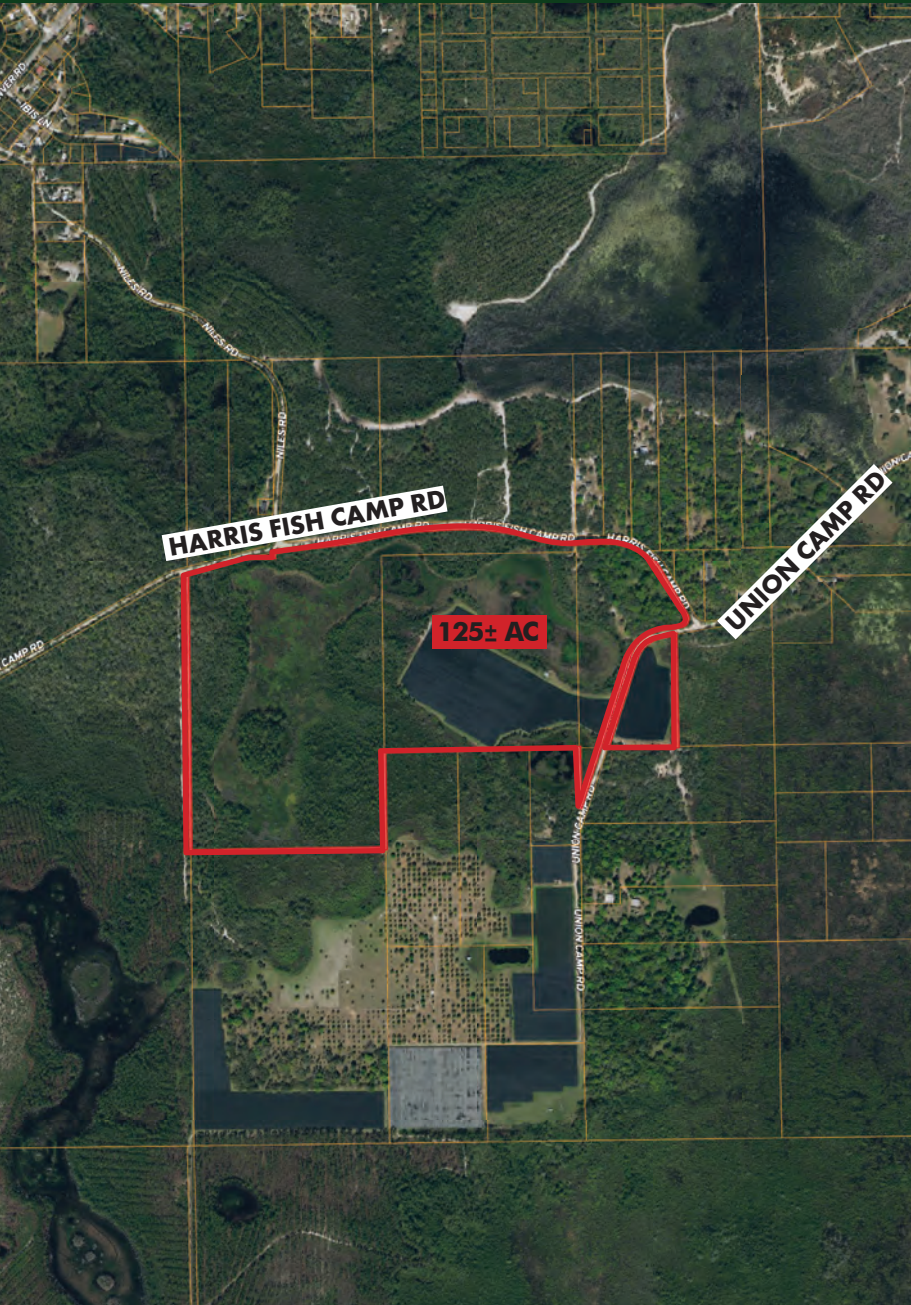

**FOR
SALE**

125± AC AGRICULTURE & RECREATION RETREAT

Harris Fish Camp Rd, Crescent City, FL 32112

**UNDER
CONTRACT**

ABOUT THE PROPERTY

SIZE 125± acres

PRICE \$3,000/acre or \$375,660

ZONING Agricultural

ROAD FRONTAGE 3,770'± on Harris Fish Camp Rd; 2,500'± on Union Camp Rd

UTILITIES Electric to sign of Harris Fish Camp Rd

DESCRIPTION

Take a step back in time and experience Old Florida at its finest! This property is an outdoor enthusiast's dream with recreational opportunities galore including wild turkey, deer and hog hunting right on site. This property would be a perfect place to build your dream home and create your own rural retreat.