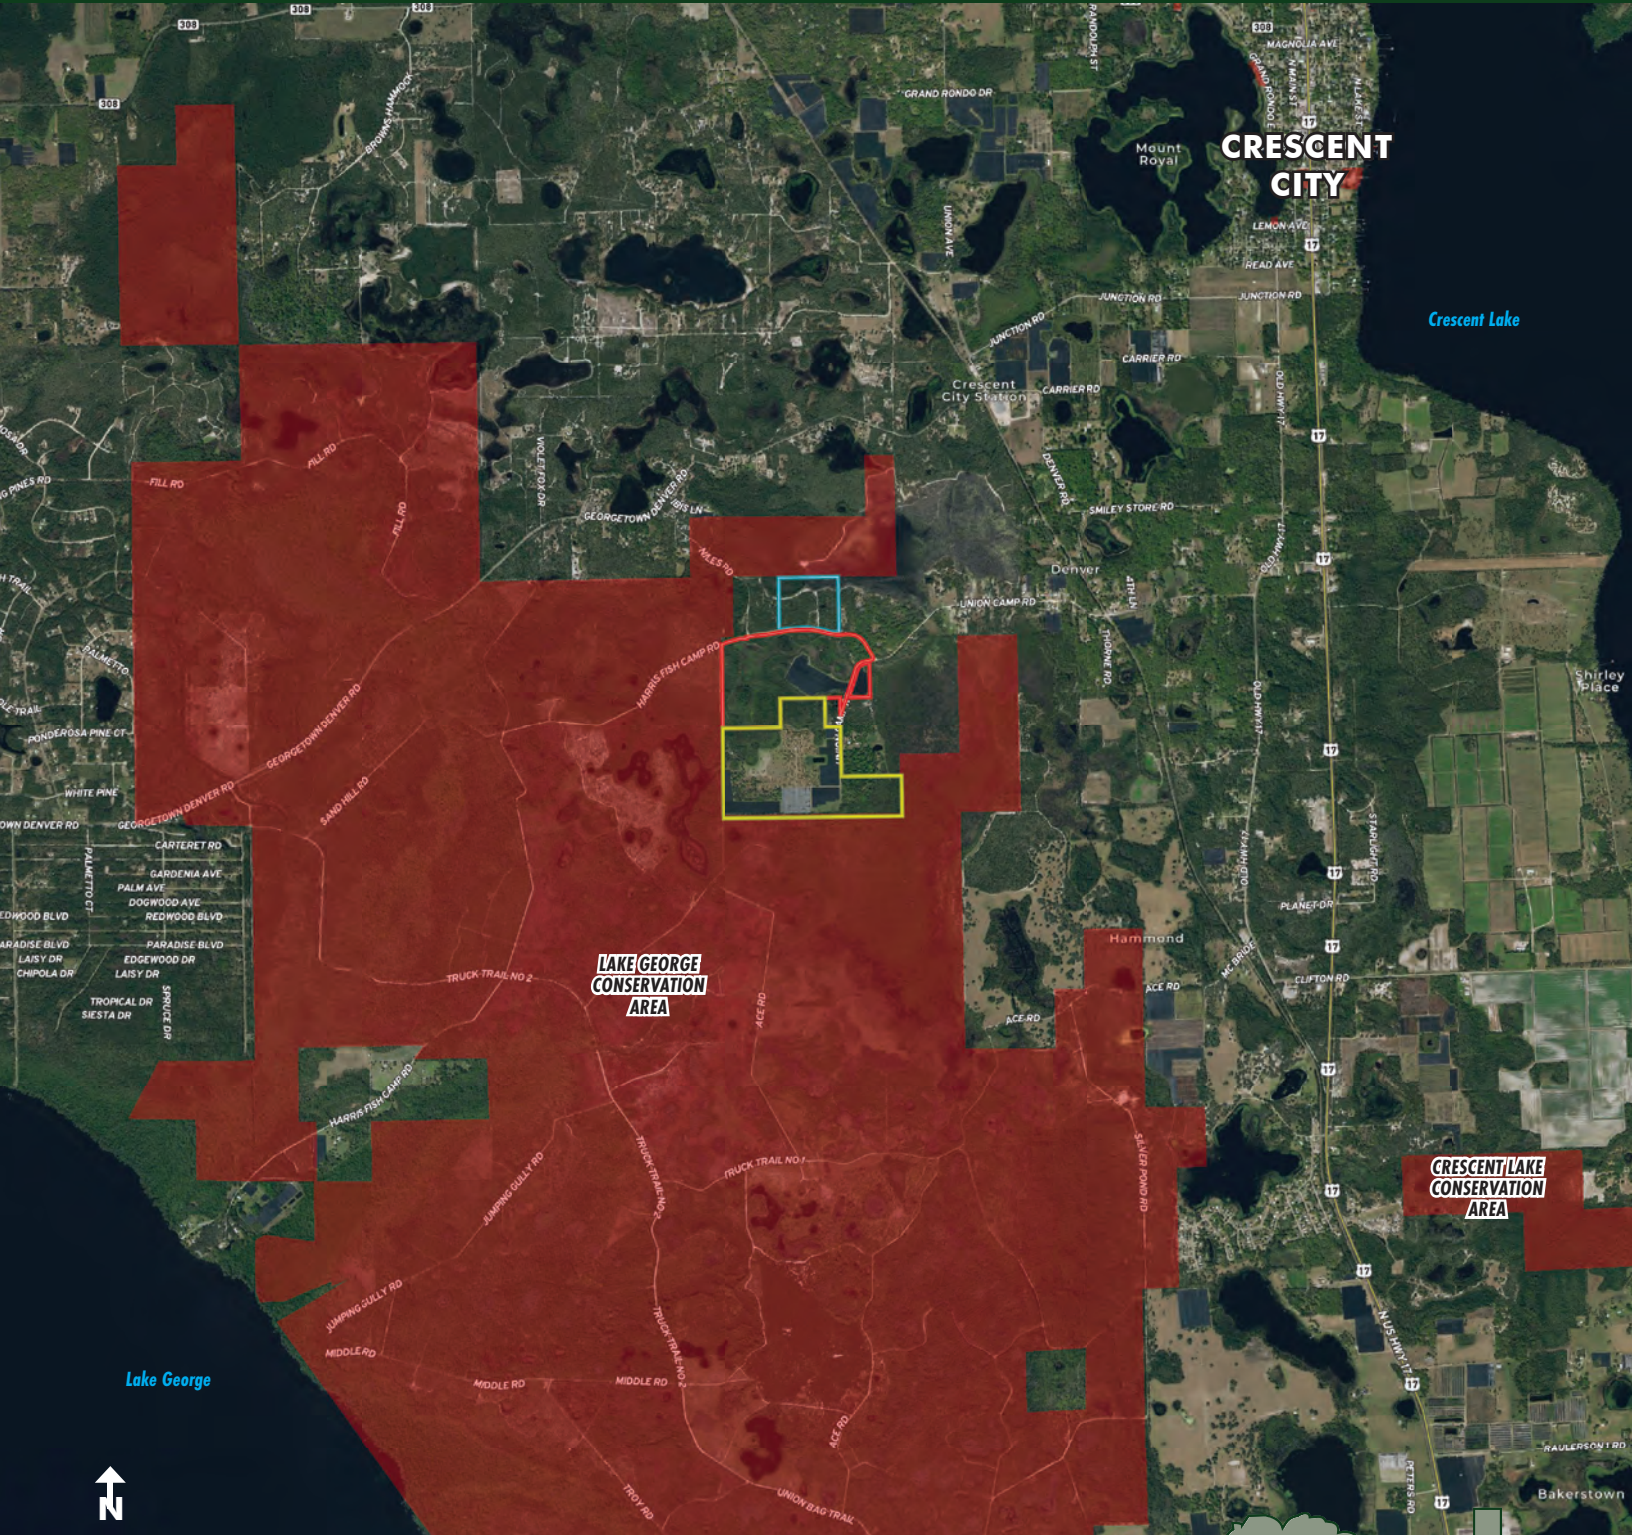

**FOR
SALE**

125± AC AGRICULTURE & RECREATION RETREAT

Harris Fish Camp Rd, Crescent City, FL 32112