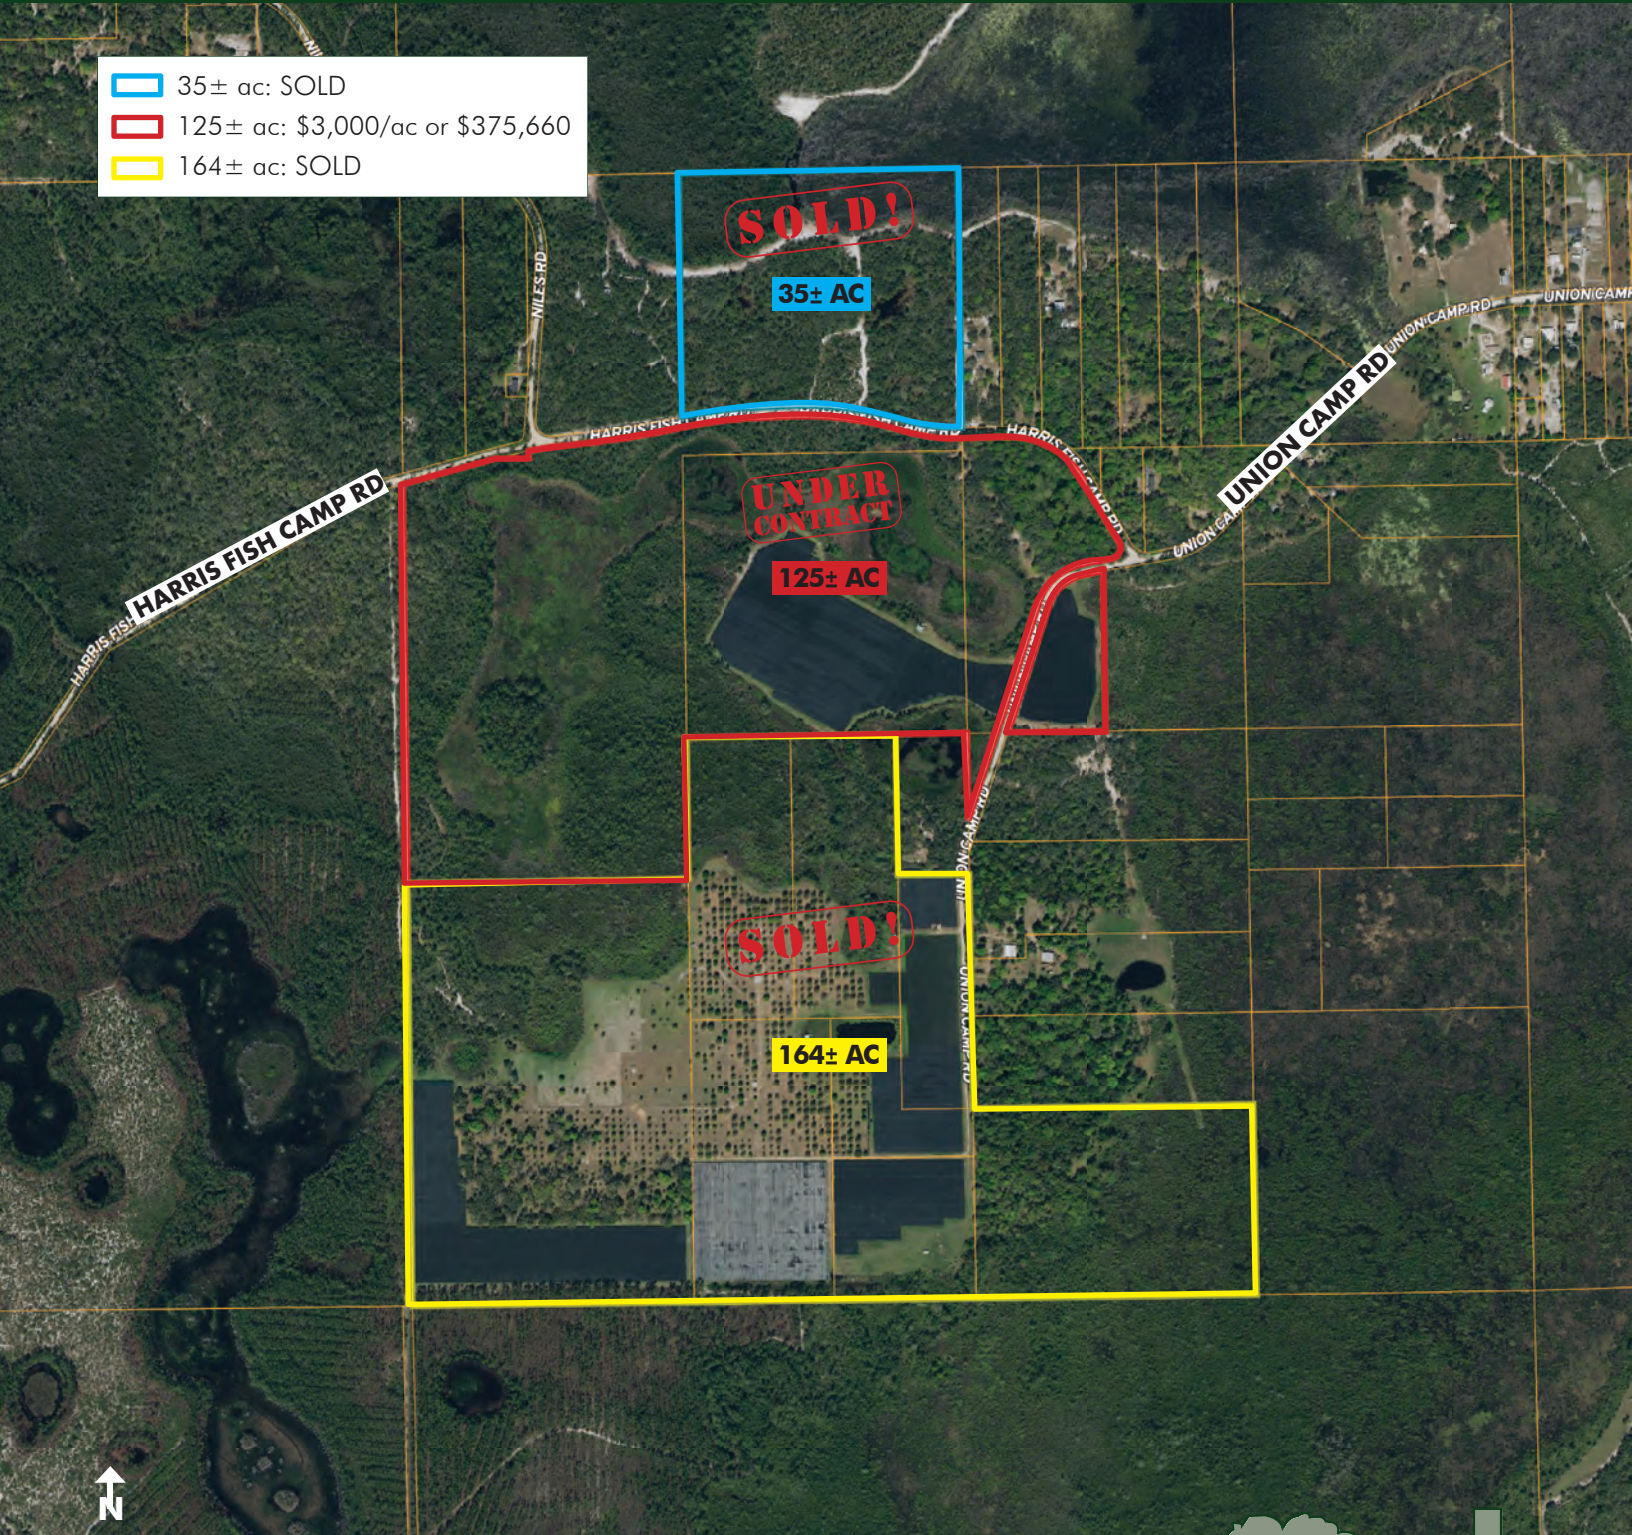

**FOR
SALE**

125± AC AGRICULTURE & RECREATION RETREAT

Harris Fish Camp Rd, Crescent City, FL 32112

- 35± ac: SOLD
- 125± ac: $3,000/ac or $375,660
- 164± ac: SOLD

PARCEL BREAKDOWN MAP