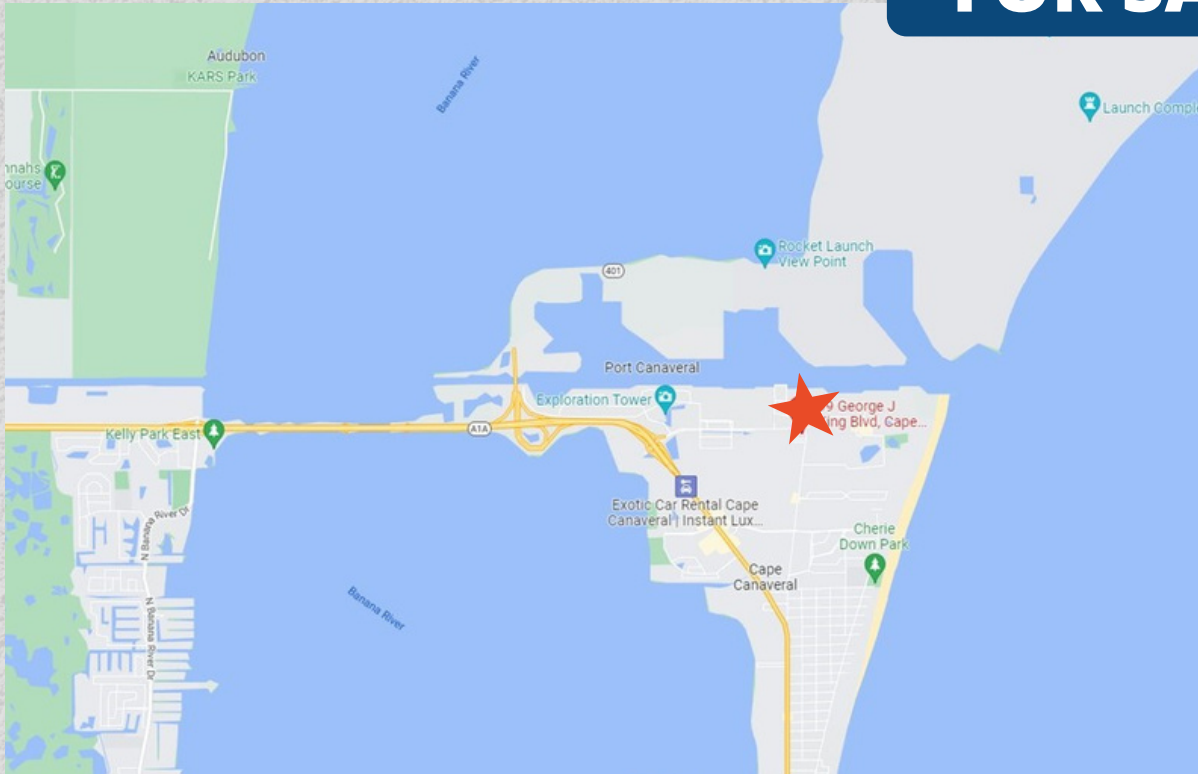

Building Value in Partnership

99 George J King Blvd
Cape Canaveral, FL 32920

FOR SALE

Located in the Heart of Port Canaveral

Whether you're here for the prime location, deep water access, foreign trade zone, steady cruise and cargo traffic, or thousands of weekly visitors, Port Canaveral is sure to boost your success!

Building Value in Partnership

99 George J King Blvd
Cape Canaveral, FL 32920

FOR SALE

This property is 13 miles due east of I-95 and just a little over 9 miles east of US Highway 1. Highway 1a is just a mile to the west and the beach is a short walk away!