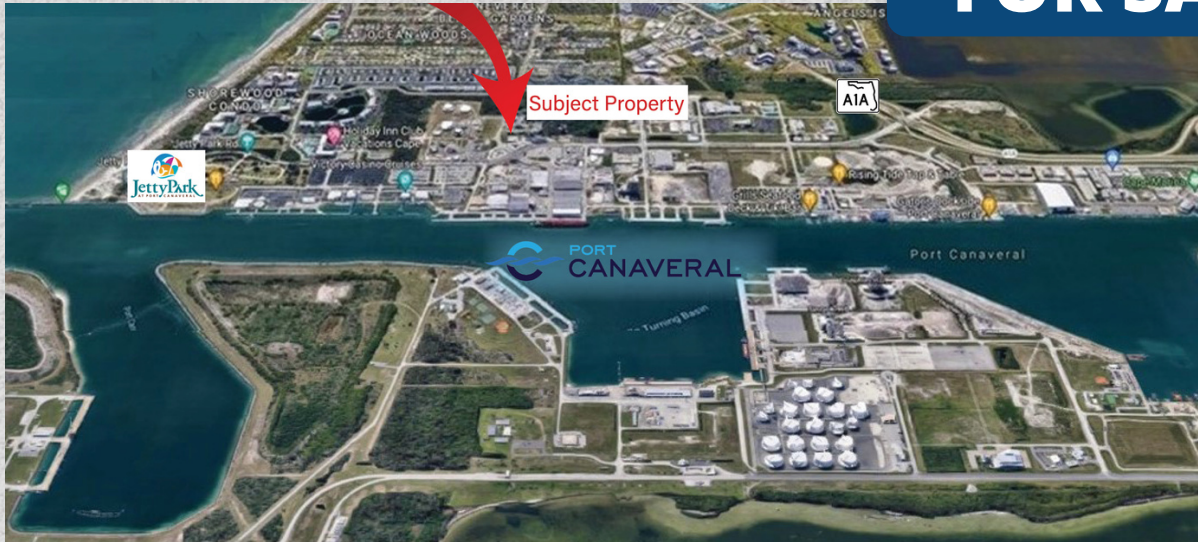

Building Value in Partnership

99 George J King Blvd
Cape Canaveral, FL 32920

FOR SALE

**TWO STORY
7-UNIT
OFFICE
COMPLEX**

Building Value in Partnership

**99 George J King Blvd
Cape Canaveral, FL 32920**

FOR SALE

Features

- 6,712 SF of Office Space
- Recently Remodeled Interior
- Solid Rental History
- Two Entrances with Plenty of Parking
- Sits on .52 Acres on a Corner Lot
- Top Floor has 6 Units - Bottom Floor is One Unit
- Surrounded by Numerous Restaurants and Fishing Charters.

Building Value in Partnership

99 George J King Blvd
Cape Canaveral, FL 32920

FOR SALE

Located in the Heart of Port Canaveral

Whether you're here for the prime location, deep water access, foreign trade zone, steady cruise and cargo traffic, or thousands of weekly visitors, Port Canaveral is sure to boost your success!

Building Value in Partnership

99 George J King Blvd
Cape Canaveral, FL 32920

FOR SALE

This property is 13 miles due east of I-95 and just a little over 9 miles east of US Highway 1. Highway 1a is just a mile to the west and the beach is a short walk away!