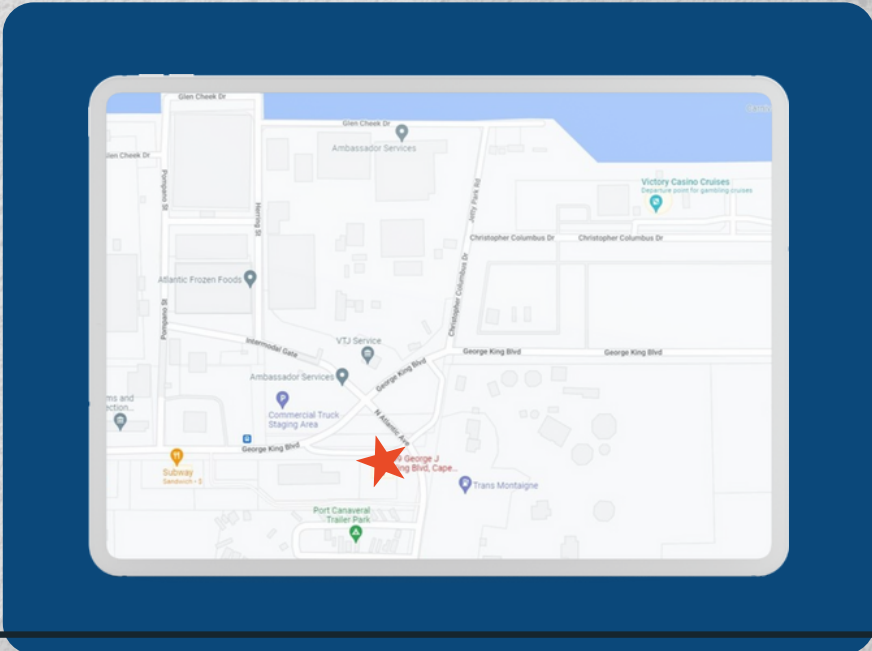

Building Value in Partnership

99 George J King Blvd
Cape Canaveral, FL 32920

FOR SALE

**TWO STORY
7-UNIT
OFFICE
COMPLEX**

Building Value in Partnership

**99 George J King Blvd
Cape Canaveral, FL 32920**

FOR SALE

Features

- 6,712 SF of Office Space
- Recently Remodeled Interior
- Solid Rental History
- Two Entrances with Plenty of Parking
- Sits on .52 Acres on a Corner Lot
- Top Floor has 6 Units - Bottom Floor is One Unit
- Surrounded by Numerous Restaurants and Fishing Charters.

Building Value in Partnership

99 George J King Blvd
Cape Canaveral, FL 32920

FOR SALE

Located in the Heart of Port Canaveral

Whether you're here for the prime location, deep water access, foreign trade zone, steady cruise and cargo traffic, or thousands of weekly visitors, Port Canaveral is sure to boost your success!

Building Value in Partnership

99 George J King Blvd
Cape Canaveral, FL 32920

FOR SALE

This property is 13 miles due east of I-95 and just a little over 9 miles east of US Highway 1. Highway 1a is just a mile to the west and the beach is a short walk away!