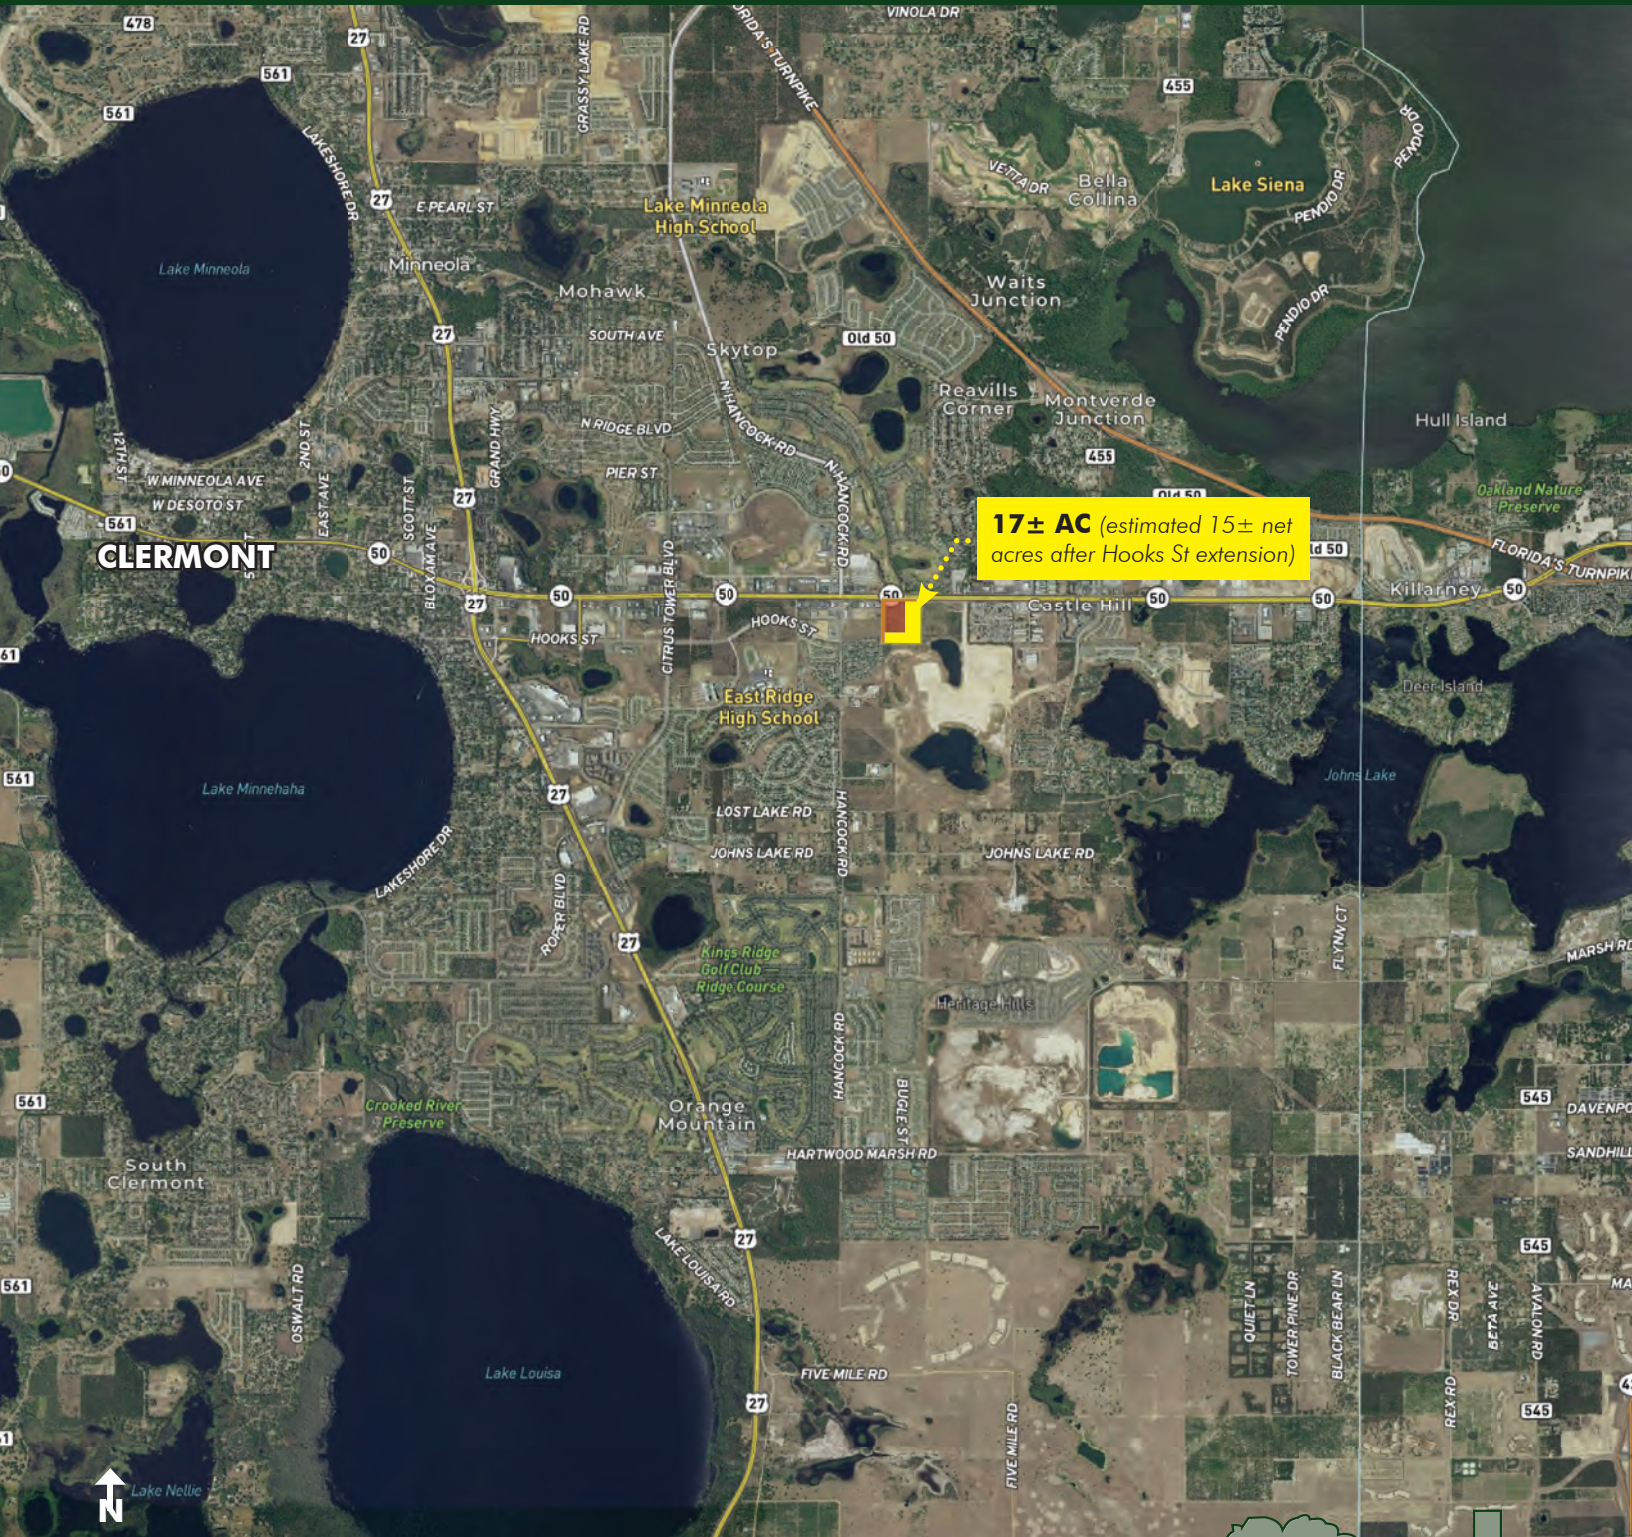

**FOR
SALE**

HWY 50 COMMERCIAL CORRIDOR

Clermont, Lake County, Florida 34711