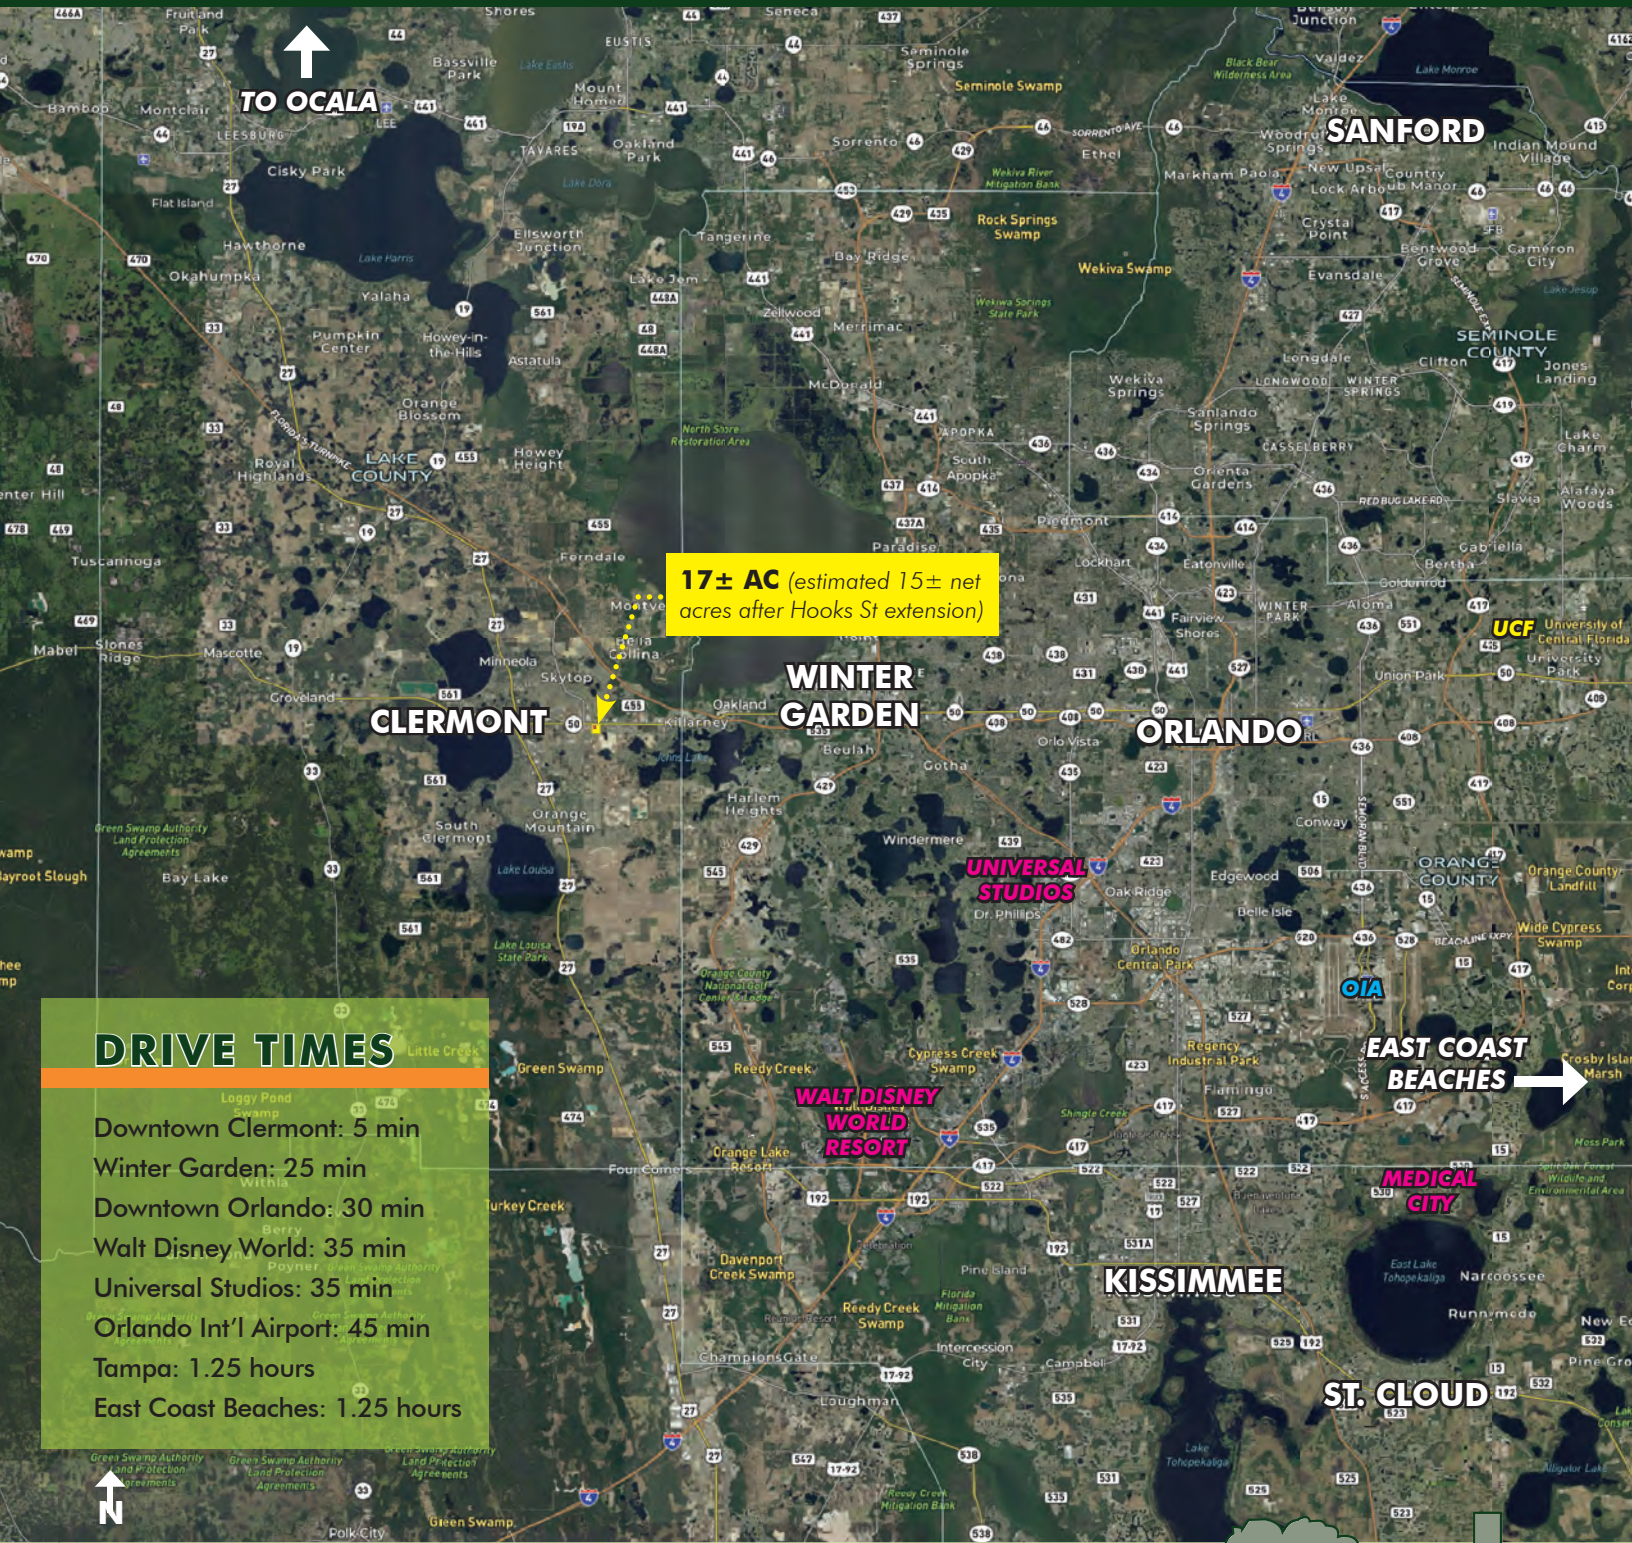

**FOR
SALE**

HWY 50 COMMERCIAL CORRIDOR

Clermont, Lake County, Florida 34711