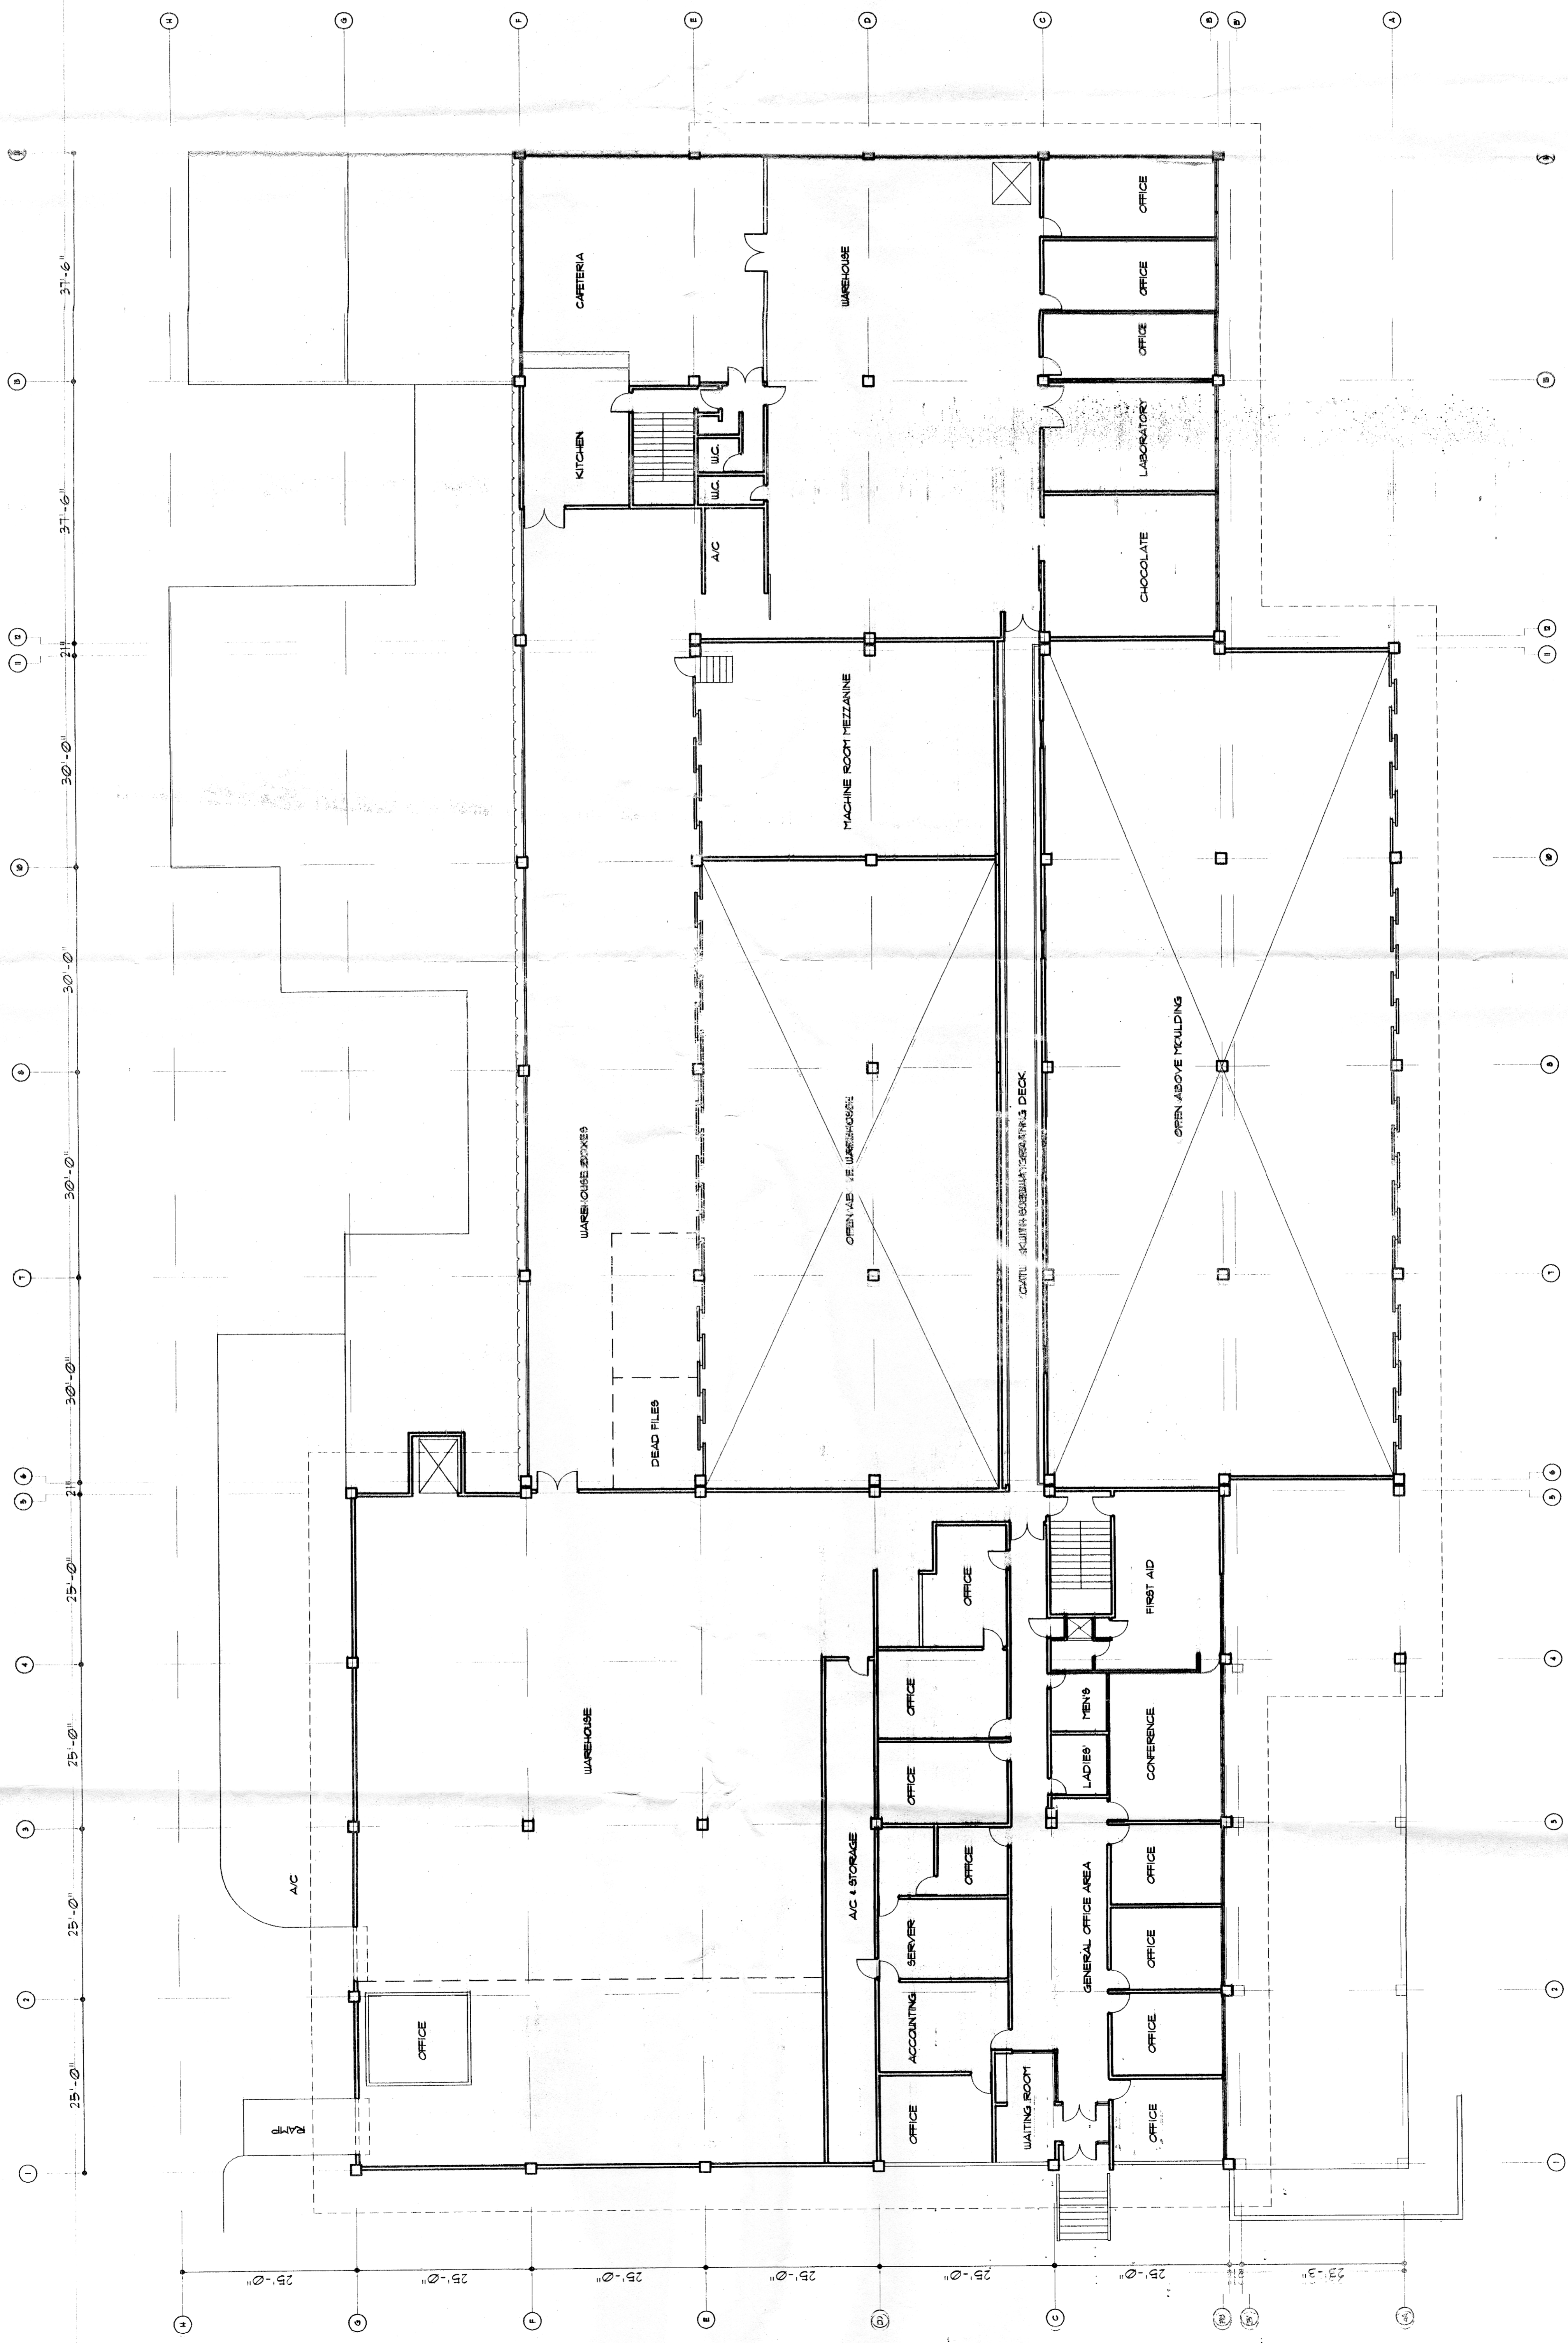

CHARLES FIEDLER ENTERPRISES, INC.
ARCHITECTS

FIEDLER ARCHITECTS
ARCHITECTURE • INTERIOR DESIGN • PROJECT MANAGEMENT

Expansion of
Plant for FERRERO, Inc.
Puerto Rico

Revisions	Num	Date
	0	
	1	
	2	
	3	
	4	
	5	
	6	
	7	
	8	
	9	
	10	

Project No. 0517983
Start Date: -
Project in Charge: -
Design: -
Checked by: -
Drawn by: -

ISSUING TITLE
"AS BUILT" SECOND FLOOR PLAN
SCALE: 3/32" = 1'-0"

Page: **A8-2**

"AS BUILT" SECOND FLOOR PLAN