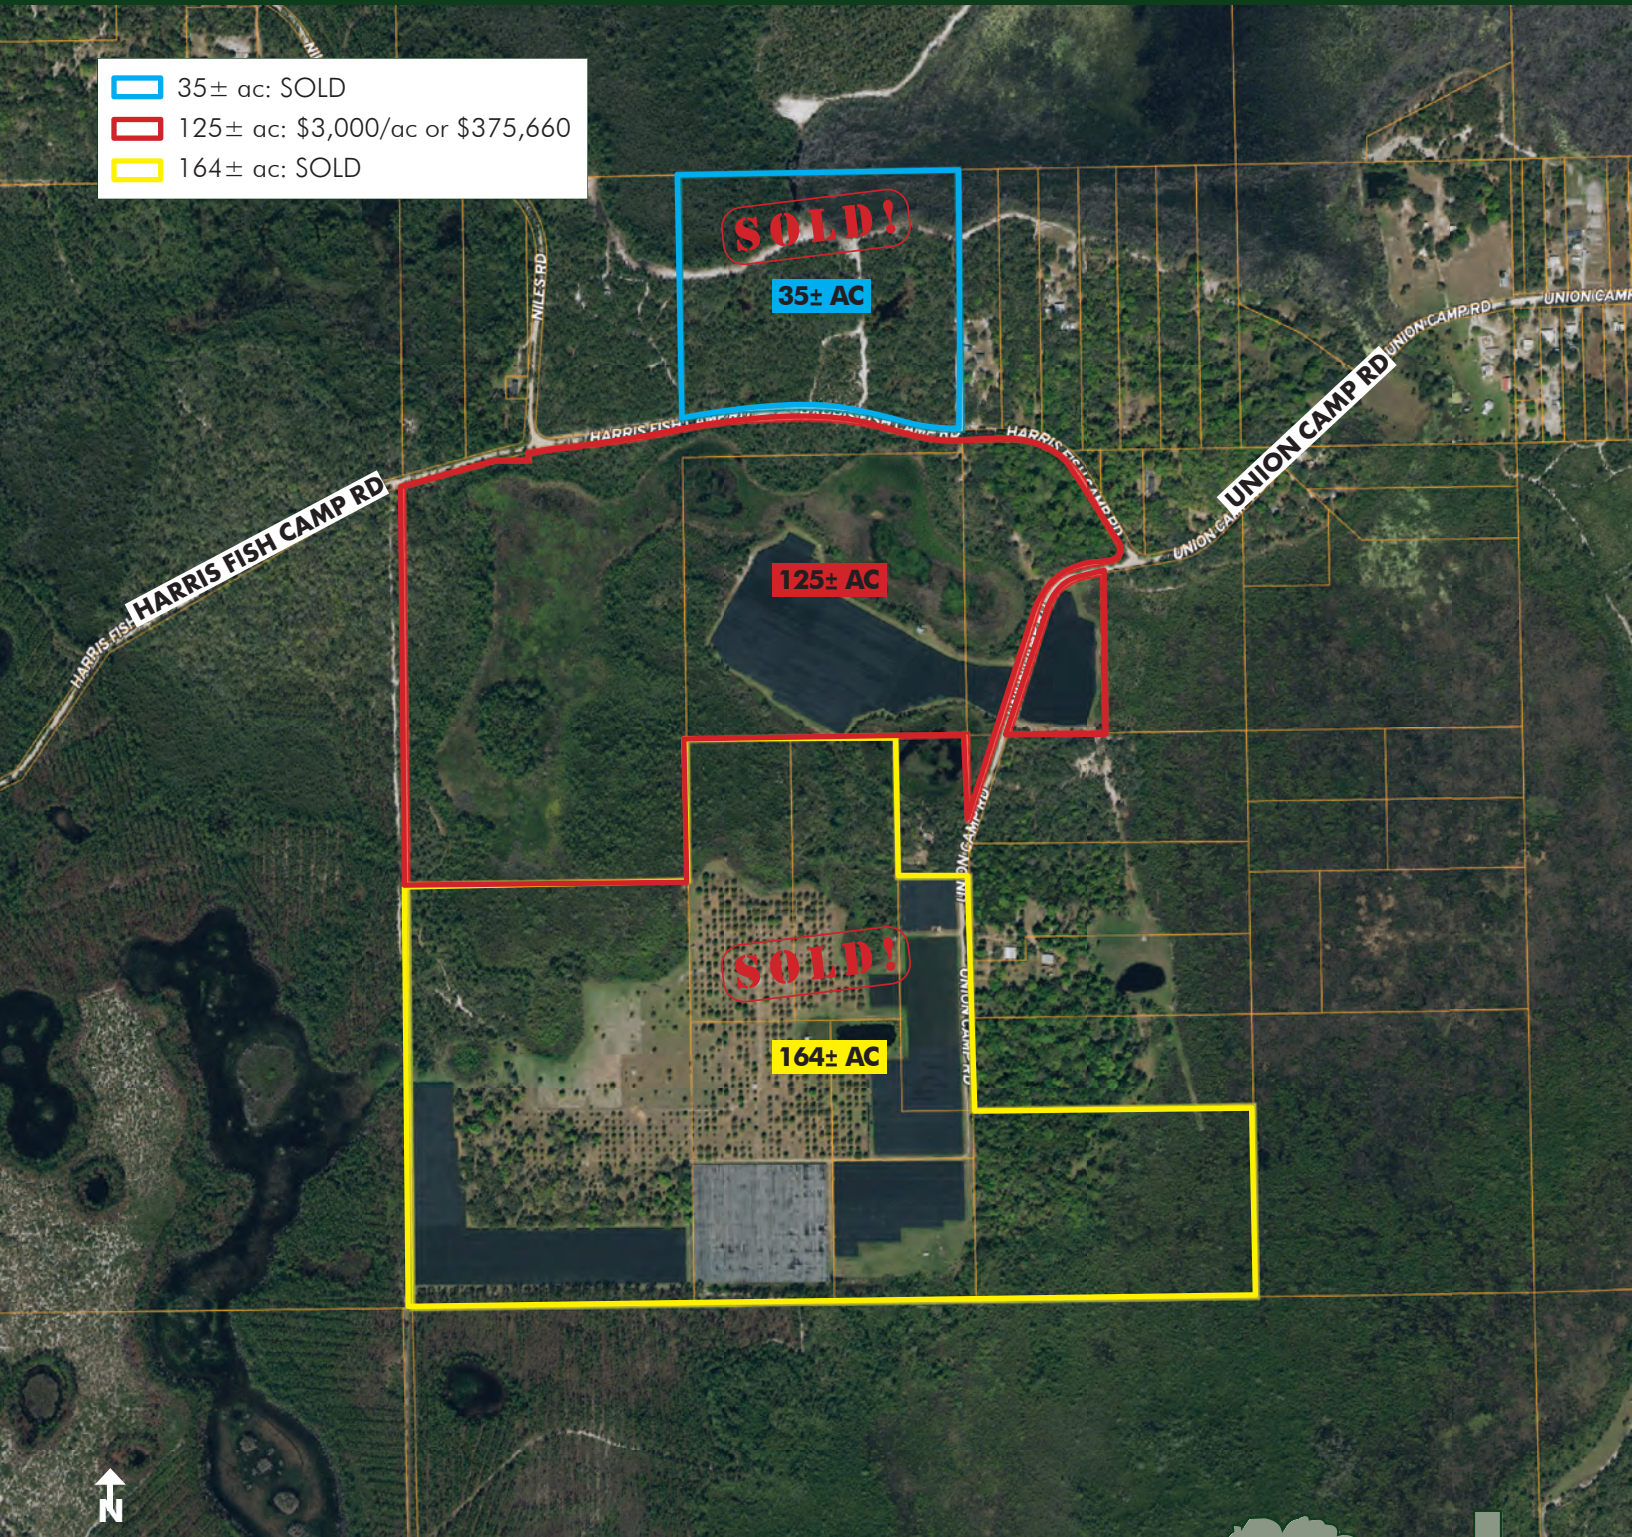

**FOR
SALE**

164± AC AGRICULTURE & RECREATION RETREAT

Harris Fish Camp Rd, Crescent City, FL 32112

- 35± ac: SOLD
- 125± ac: $3,000/ac or $375,660
- 164± ac: SOLD

PARCEL BREAKDOWN MAP