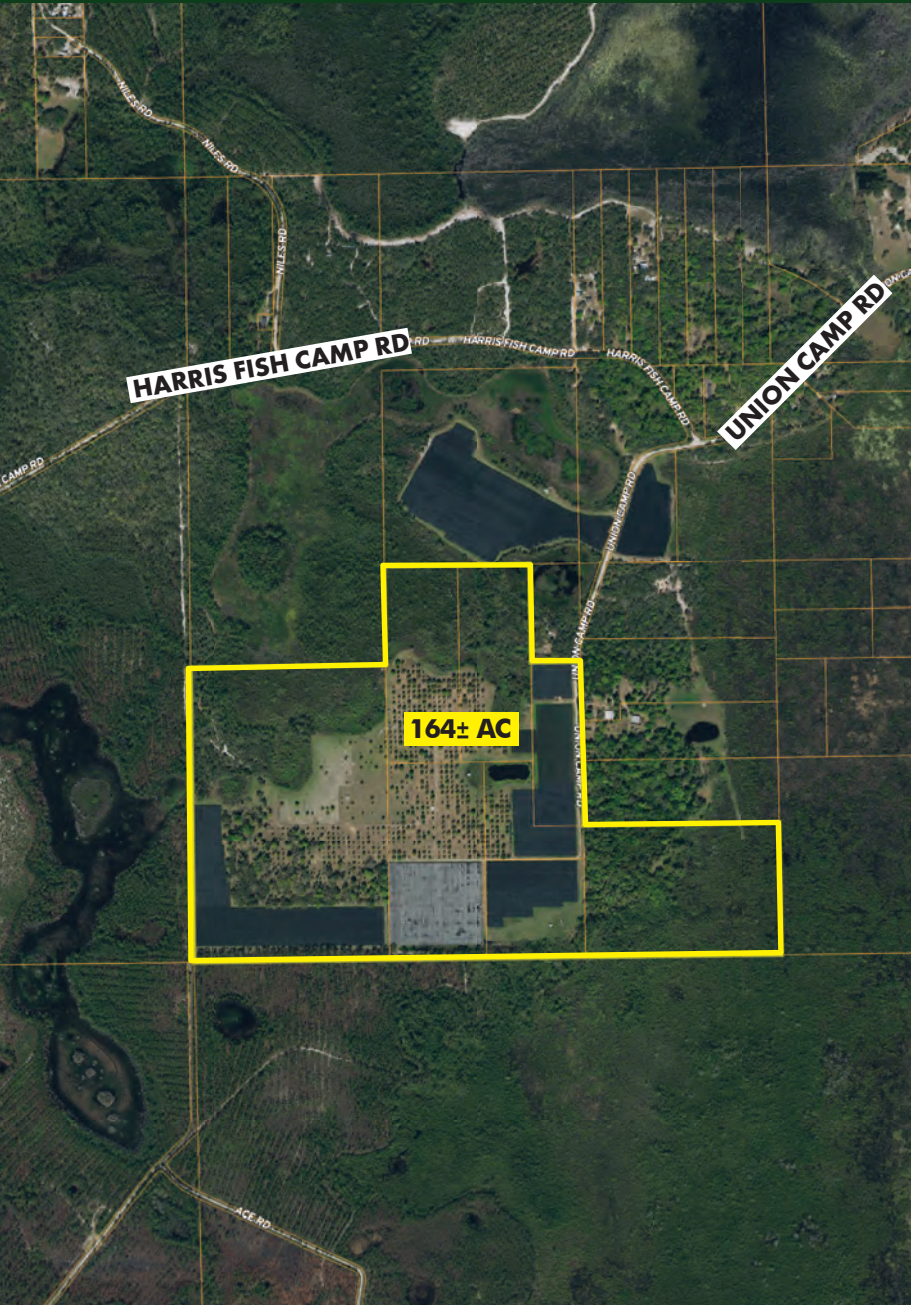

**FOR
SALE**

164± AC AGRICULTURE & RECREATION RETREAT

Harris Fish Camp Rd, Crescent City, FL 32112

SOLD!

ABOUT THE PROPERTY

SIZE 164± acres (see parcel breakdown map for additional parcel availability)

PRICE \$3,500/acre or \$574,000

ZONING Agricultural

ROAD FRONTAGE 1,121'± on Union Camp Rd

UTILITIES Electric to sign of Harris Fish Camp Rd

DESCRIPTION

Take a step back in time and experience Old Florida at its finest! This property is an outdoor enthusiast's dream with recreational opportunities galore including wild turkey, deer and hog hunting right on site. Plus, fishing can take place in one of the ponds on property. This property is full of uplands and would be a perfect place to build your dream home and create your own rural retreat. *This parcel is part of a 289± acre offering. Please see attached parcel breakdown map for more information.*

**FOR
SALE**

164± AC AGRICULTURE & RECREATION RETREAT

Harris Fish Camp Rd, Crescent City, FL 32112

-  35± ac: SOLD
-  125± ac: \$3,000/ac or \$375,660
-  164± ac: SOLD

PARCEL BREAKDOWN MAP

MAURY L. CARTER & ASSOCIATES, INC.