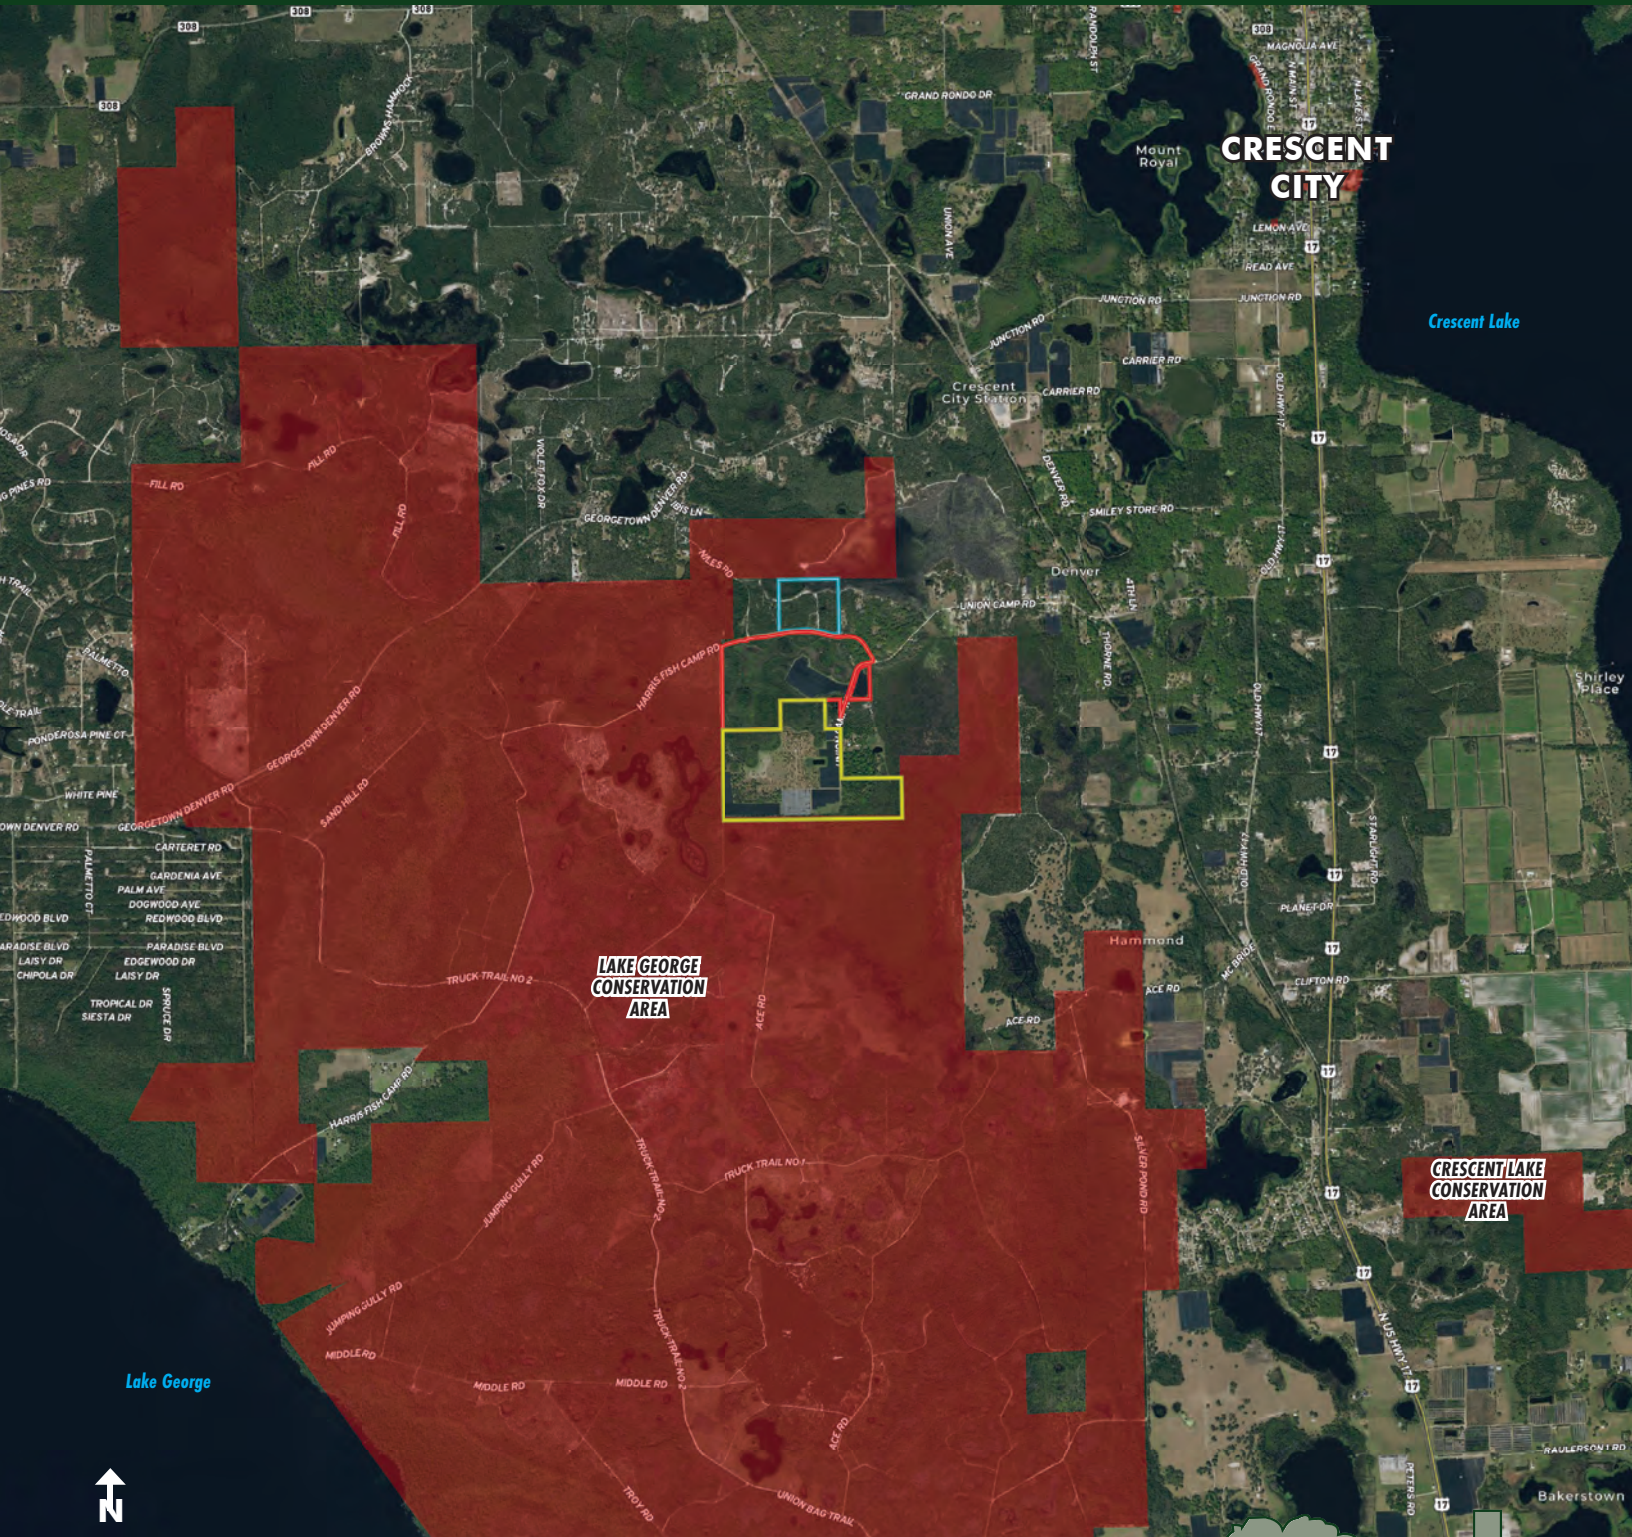

**FOR
SALE**

164± AC AGRICULTURE & RECREATION RETREAT

Harris Fish Camp Rd, Crescent City, FL 32112