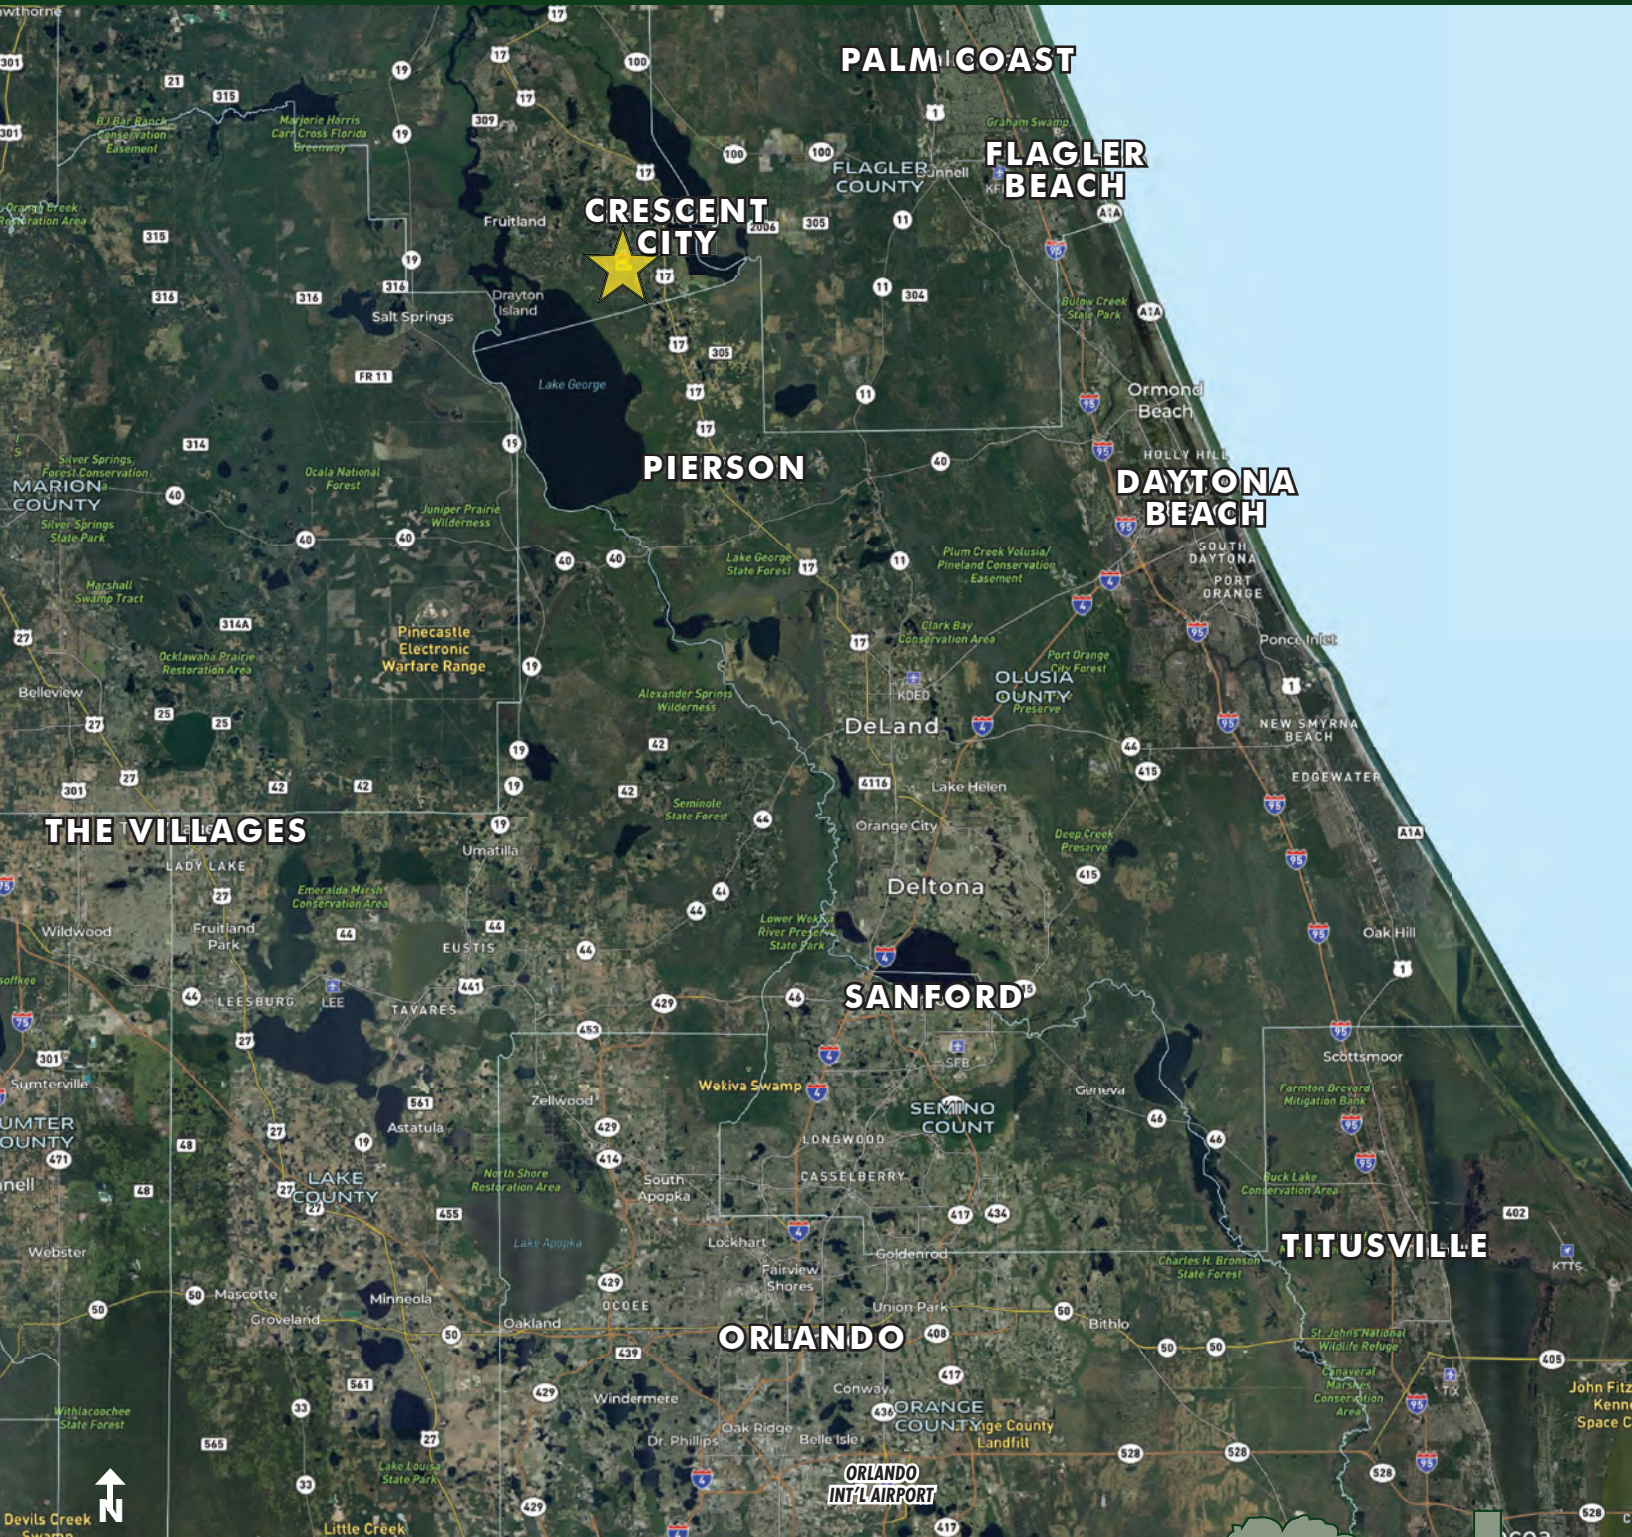

**FOR
SALE**

164± AC AGRICULTURE & RECREATION RETREAT

Harris Fish Camp Rd, Crescent City, FL 32112