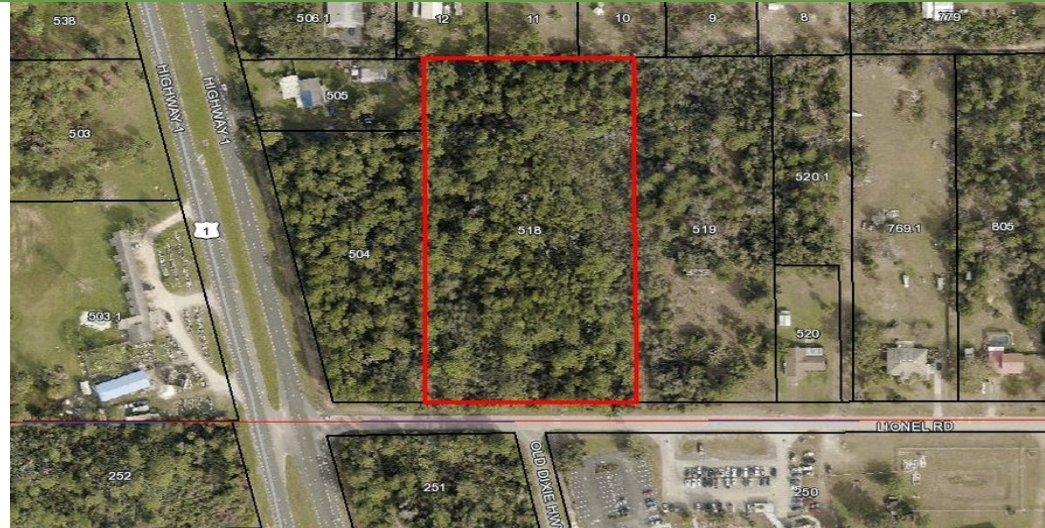

37XX Lionel Road

MIMS, FL 32754

FOR SALE

Listing Price $235,000

James Flint, CCIM
PRESIDENT
321.252.9090
james.flint@sperrycga.com
FL #BK3313539

Each office independently owned and operated.

We obtained the information above from sources we believe to be reliable. However, we have not verified its accuracy and make no guarantee, warranty or representation about it. It is submitted subject to the possibility of errors, omissions, change of price, rental or other conditions, prior sale, lease or financing, or withdrawal without notice. We include projections, opinions, assumptions or estimates for example only, and they may not represent current or future performance of the property. You and your tax and legal advisors should conduct your own investigation of the property and transaction.