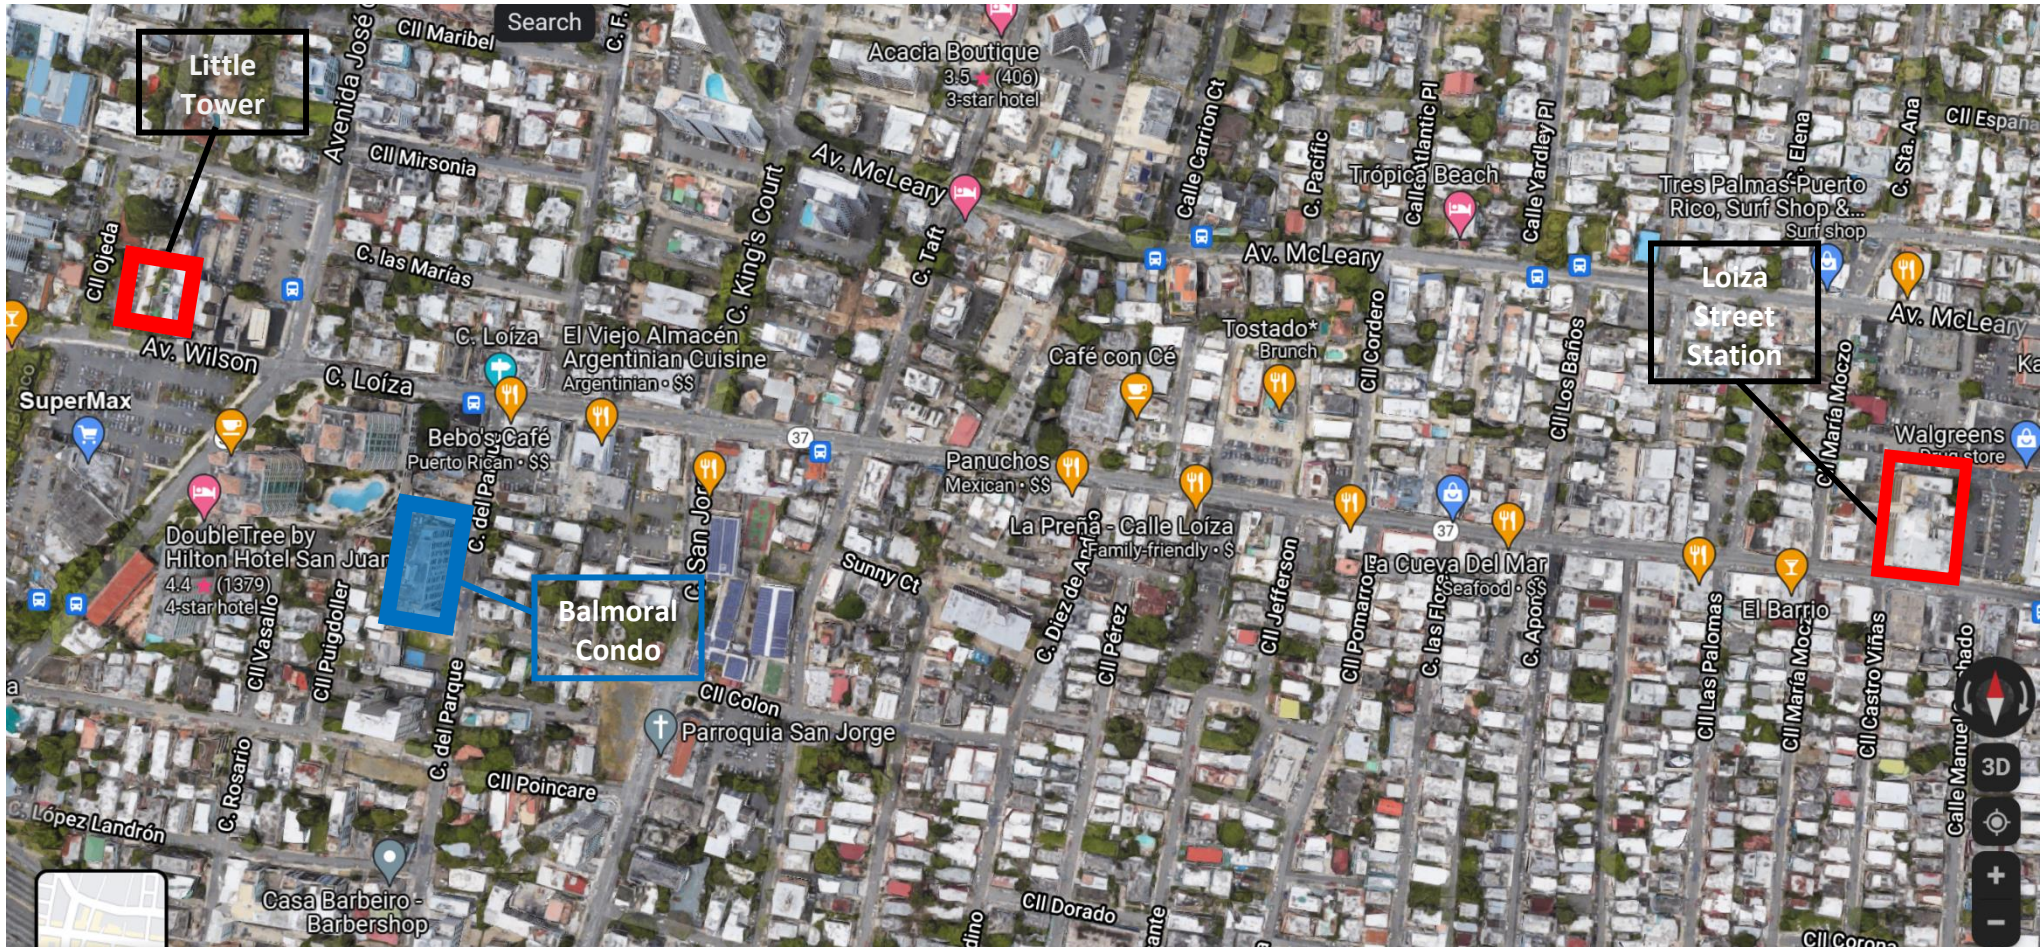

CHRISTIANSEN

COMMERCIAL REAL ESTATE

American International Plaza
250 Muñoz Rivera Avenue, Suite 350
Hato Rey, Puerto Rico 00918
T (787) 778-7000