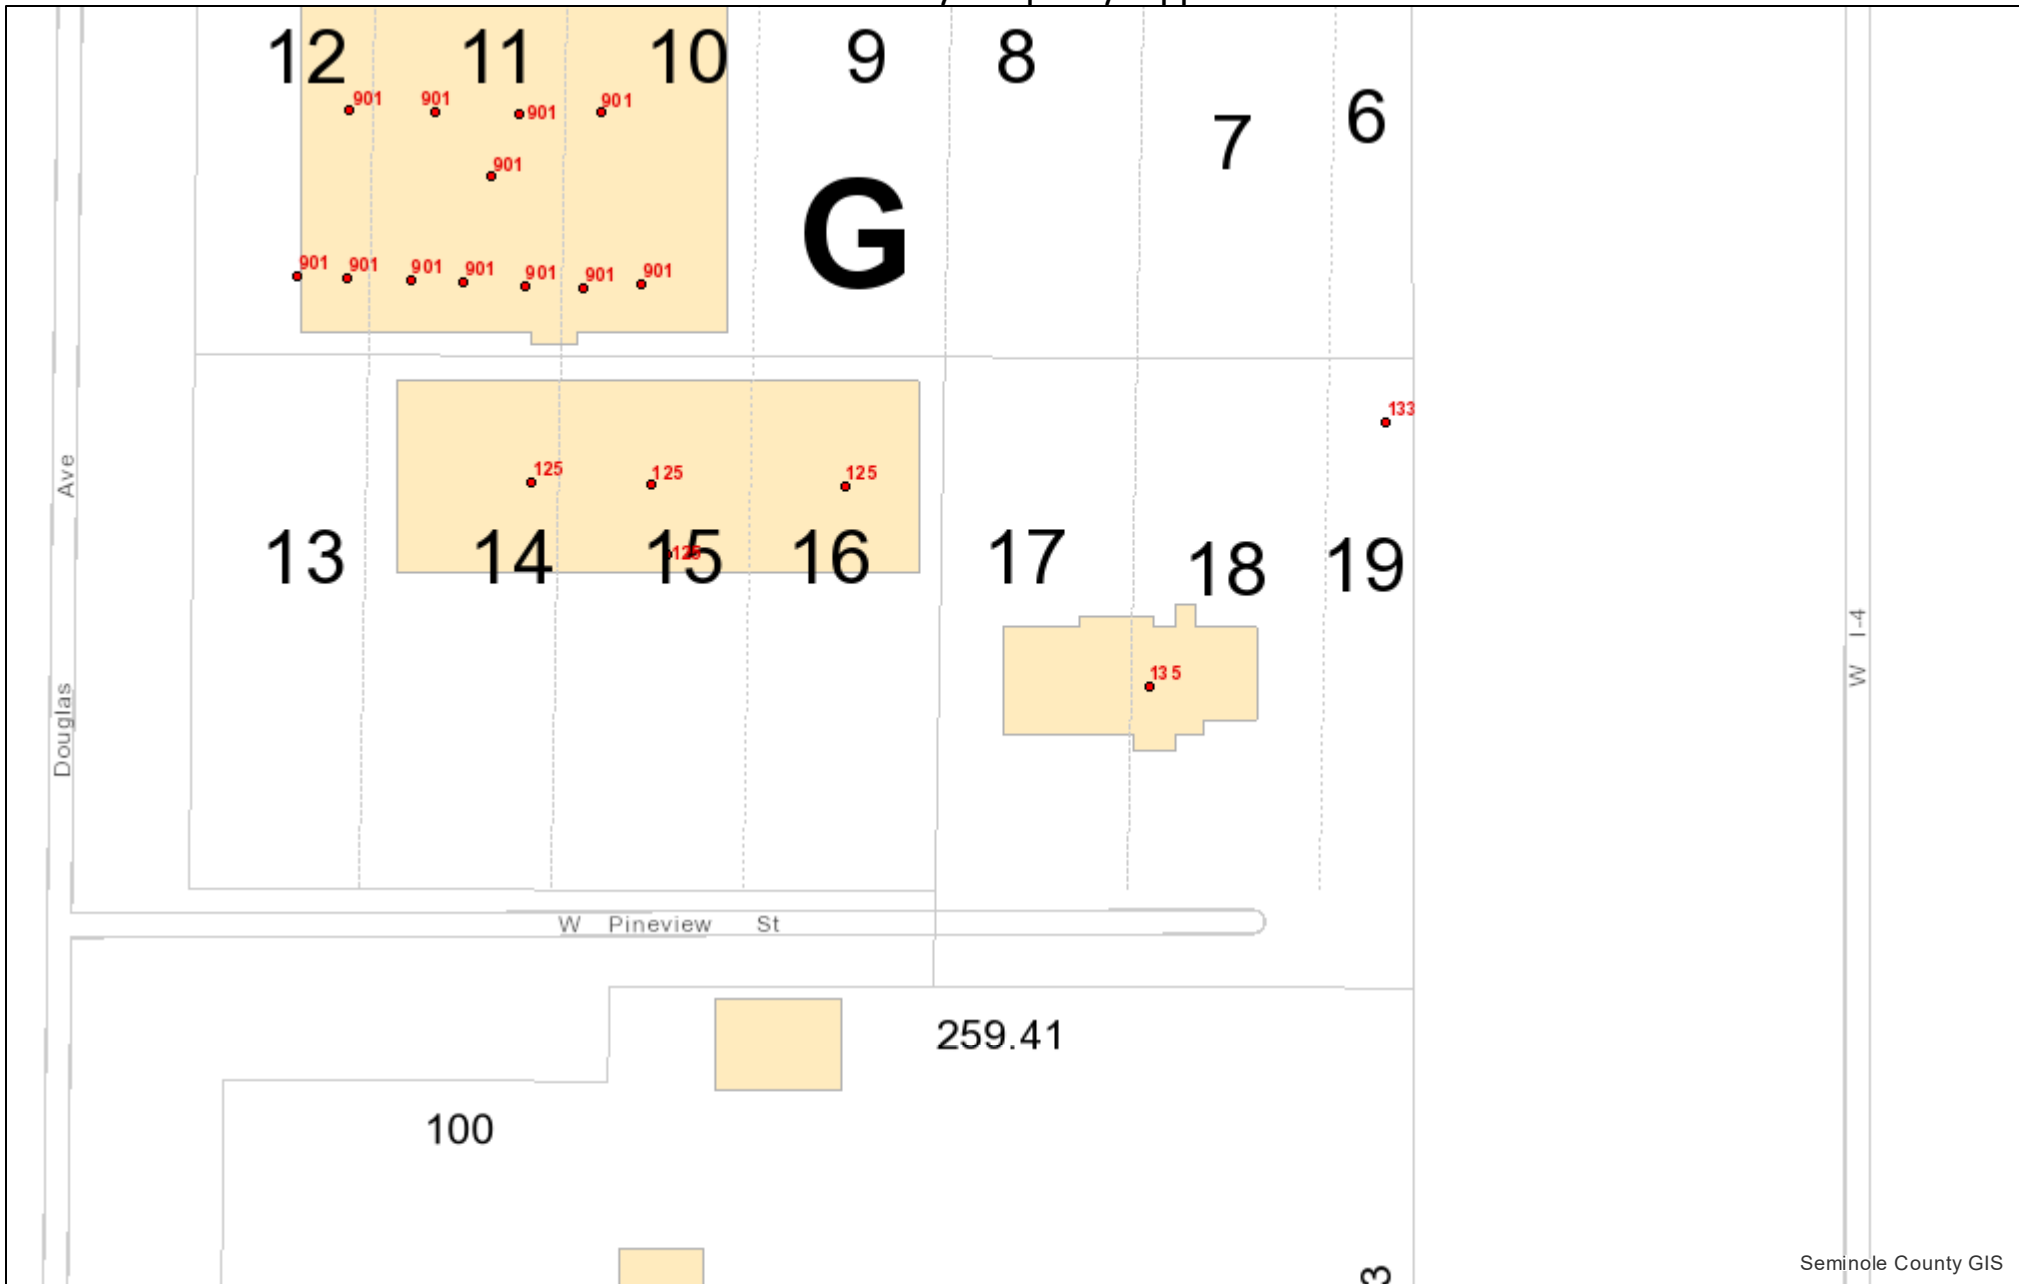

Seminole County Property Appraiser

Seminole County GIS

This map is for informational purposes only and is not prepared for or suitable for legal, engineering or surveying purposes. No warranties; expressed or implied, are provided for the data herein, its use or interpretation.