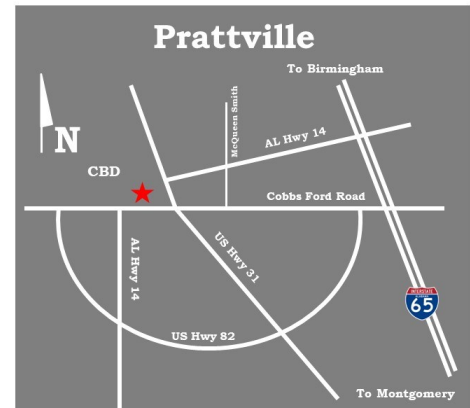

All information is from sources deemed reliable, but no warranty is made as to the accuracy thereof and same is submitted subject to errors, omissions, change of price, or other conditions, such as prior sales or withdrawal without notice by John Stanley & Associates, Inc. or the Owner.