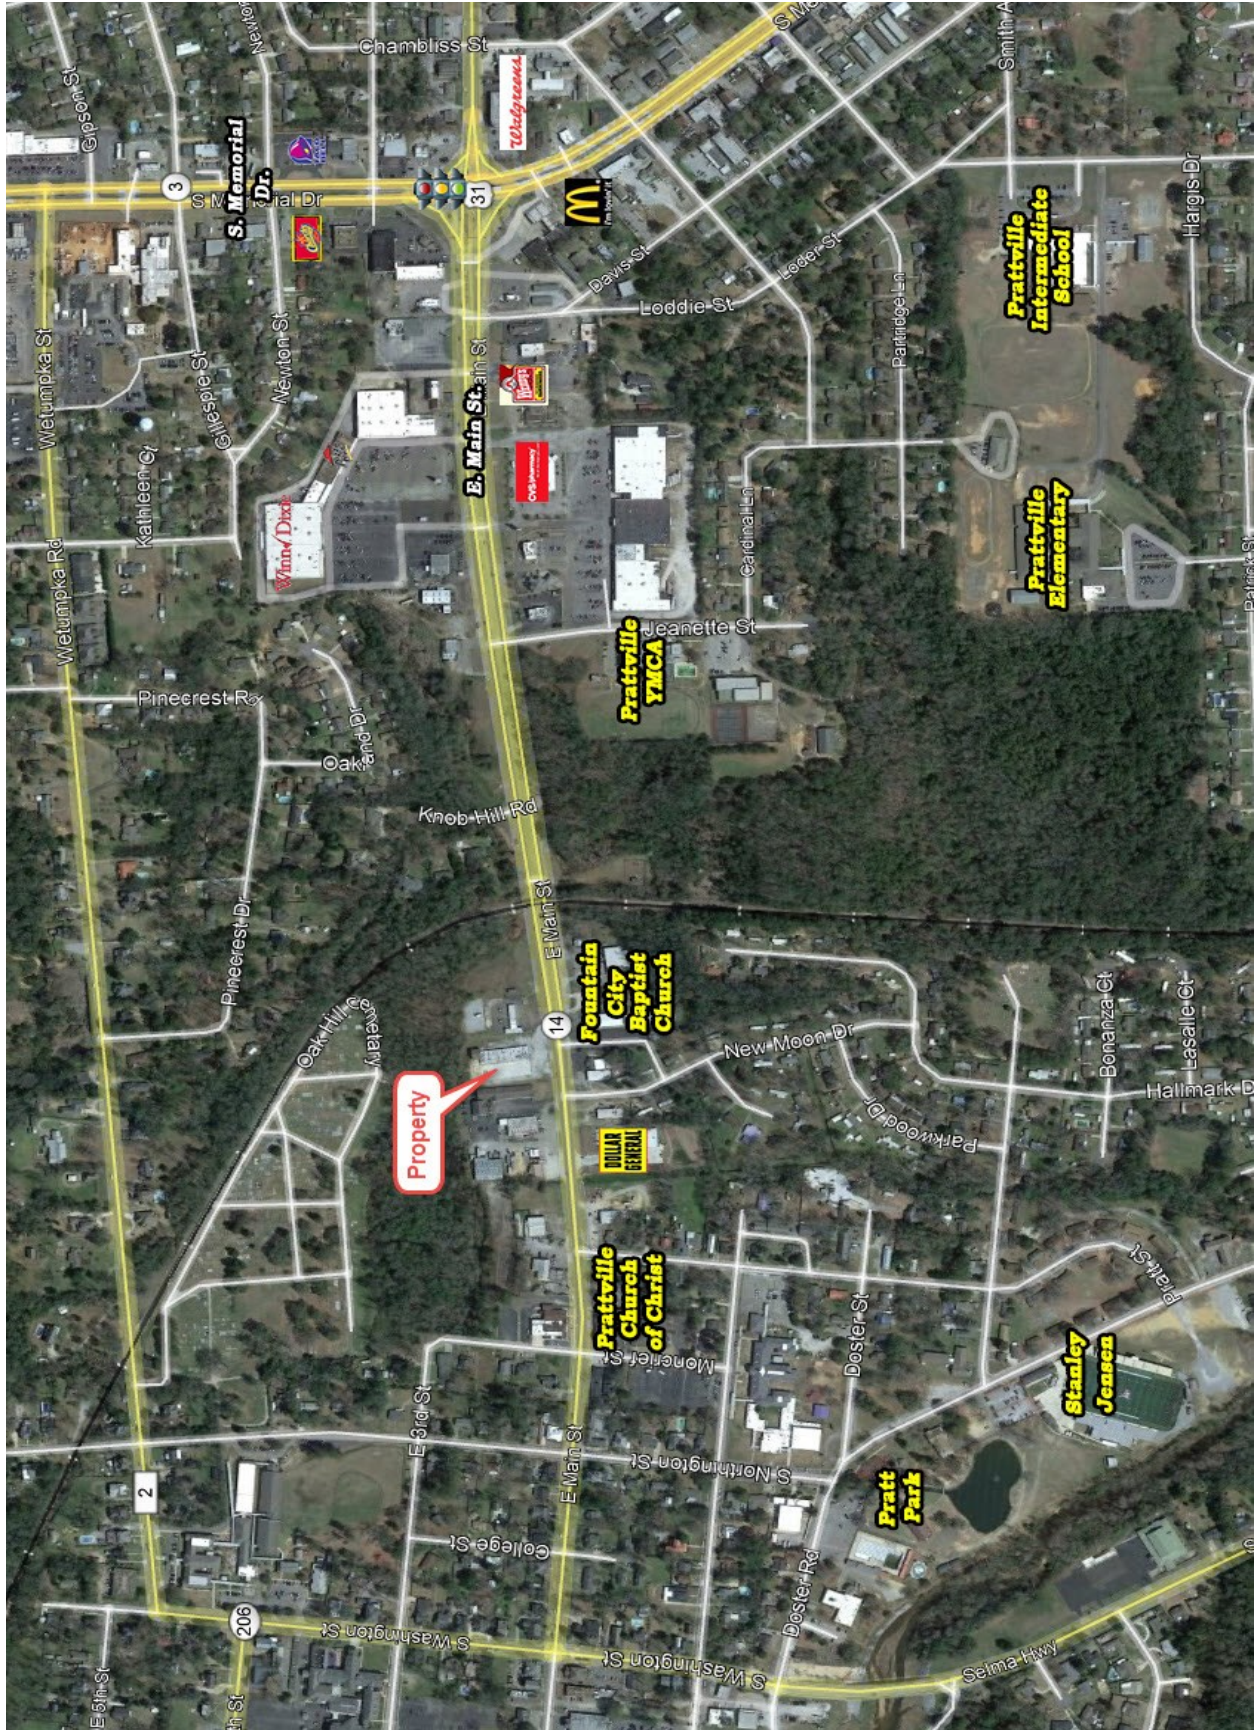

Property

Prattville Intermediate School

Prattville Elementary

Prattville YMCA

Fountain City Baptist Church

Prattville Church of Christ

Stanley Jensen

Pratt Park

Chambliss St

E. Main St

Davis St

Loddie St

Jeanette St

Knob-Hill Rd

E Main St

New Moon Dr

Parkwood Dr

Monter St

S Northngton St

S Washington St

S. Memorial Dr

Newton St

Winn-Dixie

Cardinal Ln

Pinecrest Rd

Pinecrest Dr

Oak Hill

Maple

E 3rd St

E Main St

College St

S Washington St

Wetumpka Rd

Kathleen Ct

Gilchrist St

Wetumpka St

Pinecrest Rd

Oak Hill

Pinecrest Dr

Oak Hill

Maple

E 3rd St

E Main St

College St

S Washington St

S Main St

Davis St

Loddie St

Jeanette St

Cardinal Ln

Knob-Hill Rd

E Main St

New Moon Dr

Parkwood Dr

Monter St

S Northngton St

S Washington St

Smith A

Davis St

Loddie St

Jeanette St

Cardinal Ln

Knob-Hill Rd

E Main St

New Moon Dr

Parkwood Dr

Monter St

S Northngton St

S Washington St

Hargis Dr

Loddie St

Jeanette St

Cardinal Ln

Knob-Hill Rd

E Main St

New Moon Dr

Parkwood Dr

Monter St

S Northngton St

S Washington St

Patrick St

Knob-Hill Rd

New Moon Dr

Parkwood Dr

Monter St

S Northngton St

S Washington St

Bonanza Ct

Lesalle Ct

Hallmark Dr

Pratt St

S Washington St

Bonanza Ct

Lesalle Ct

Hallmark Dr

Pratt St

S Washington St

3

31

14

2

206

6