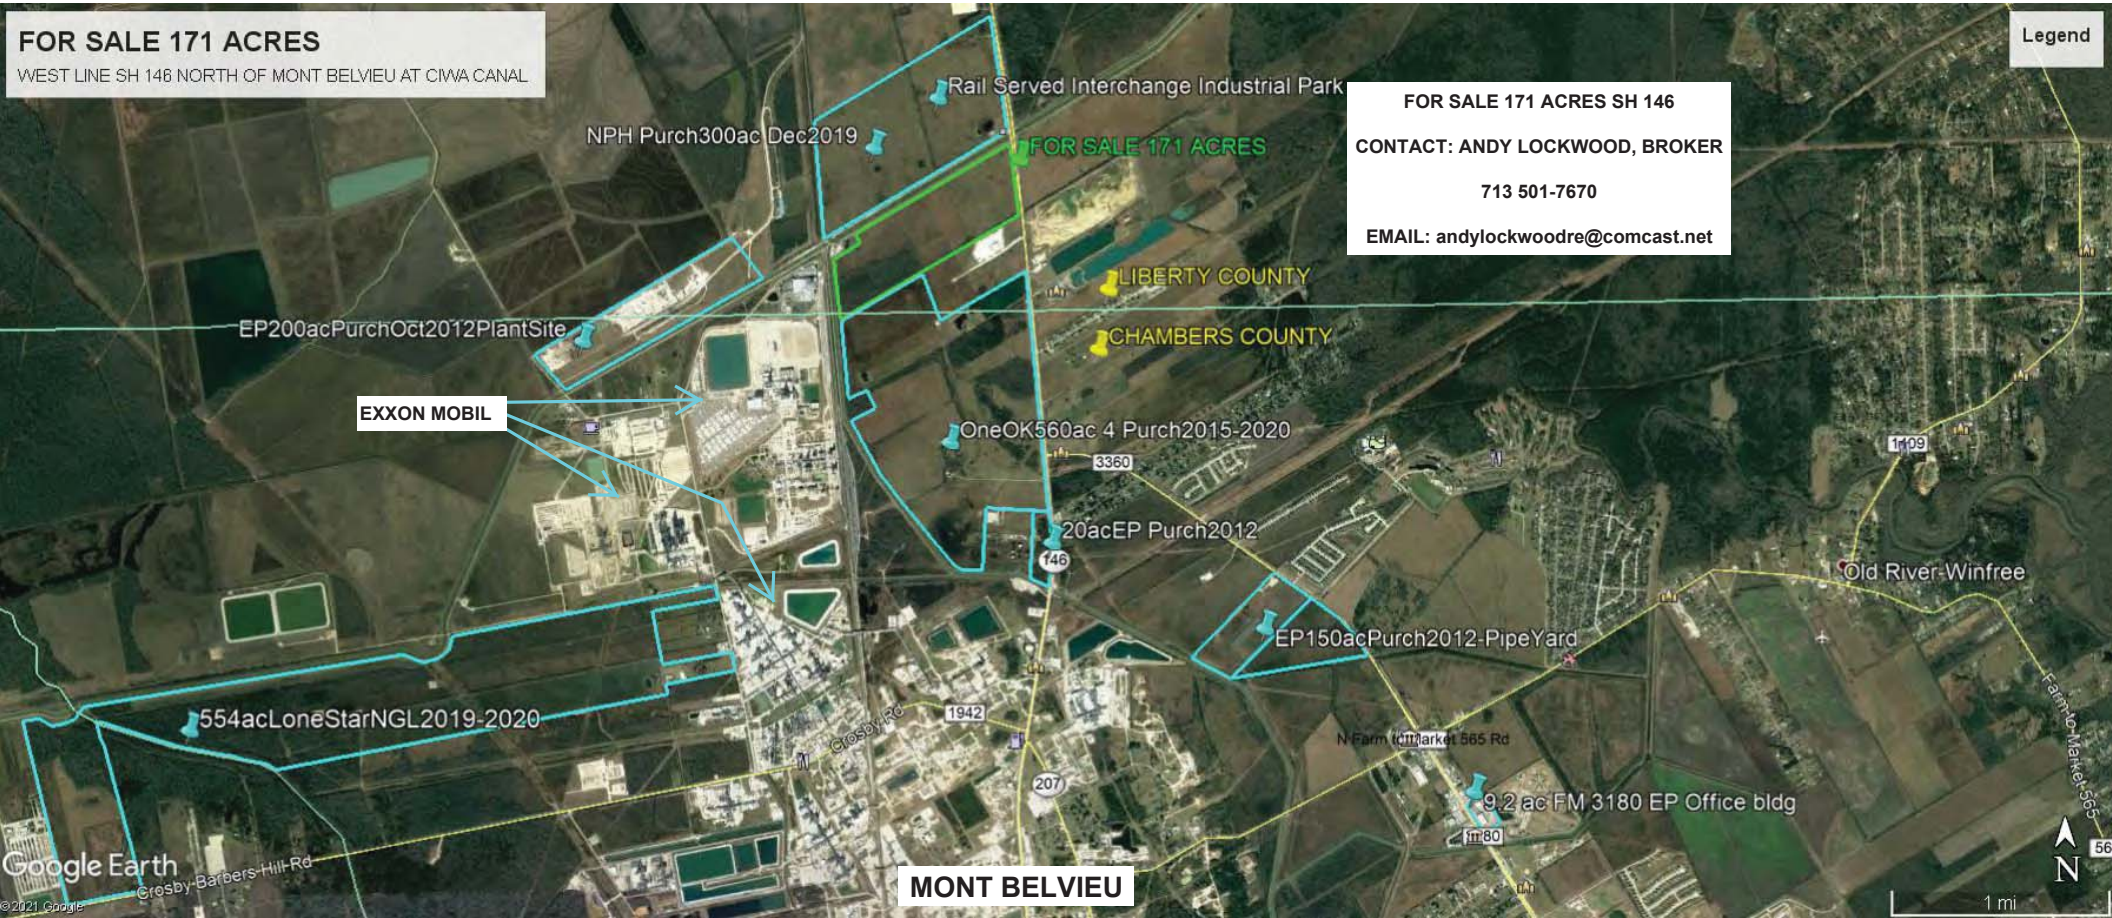

FOR SALE 171 ACRES
WEST LINE SH 146 NORTH OF MONT BELVIEU AT CIWA CANAL

Legend

FOR SALE 171 ACRES SH 146
CONTACT: ANDY LOCKWOOD, BROKER
713 501-7670
EMAIL: andylockwoodre@comcast.net

MONT BELVIEU

Google Earth
© 2021 Google
Crosby-Barbers Hill Rd

1 mi