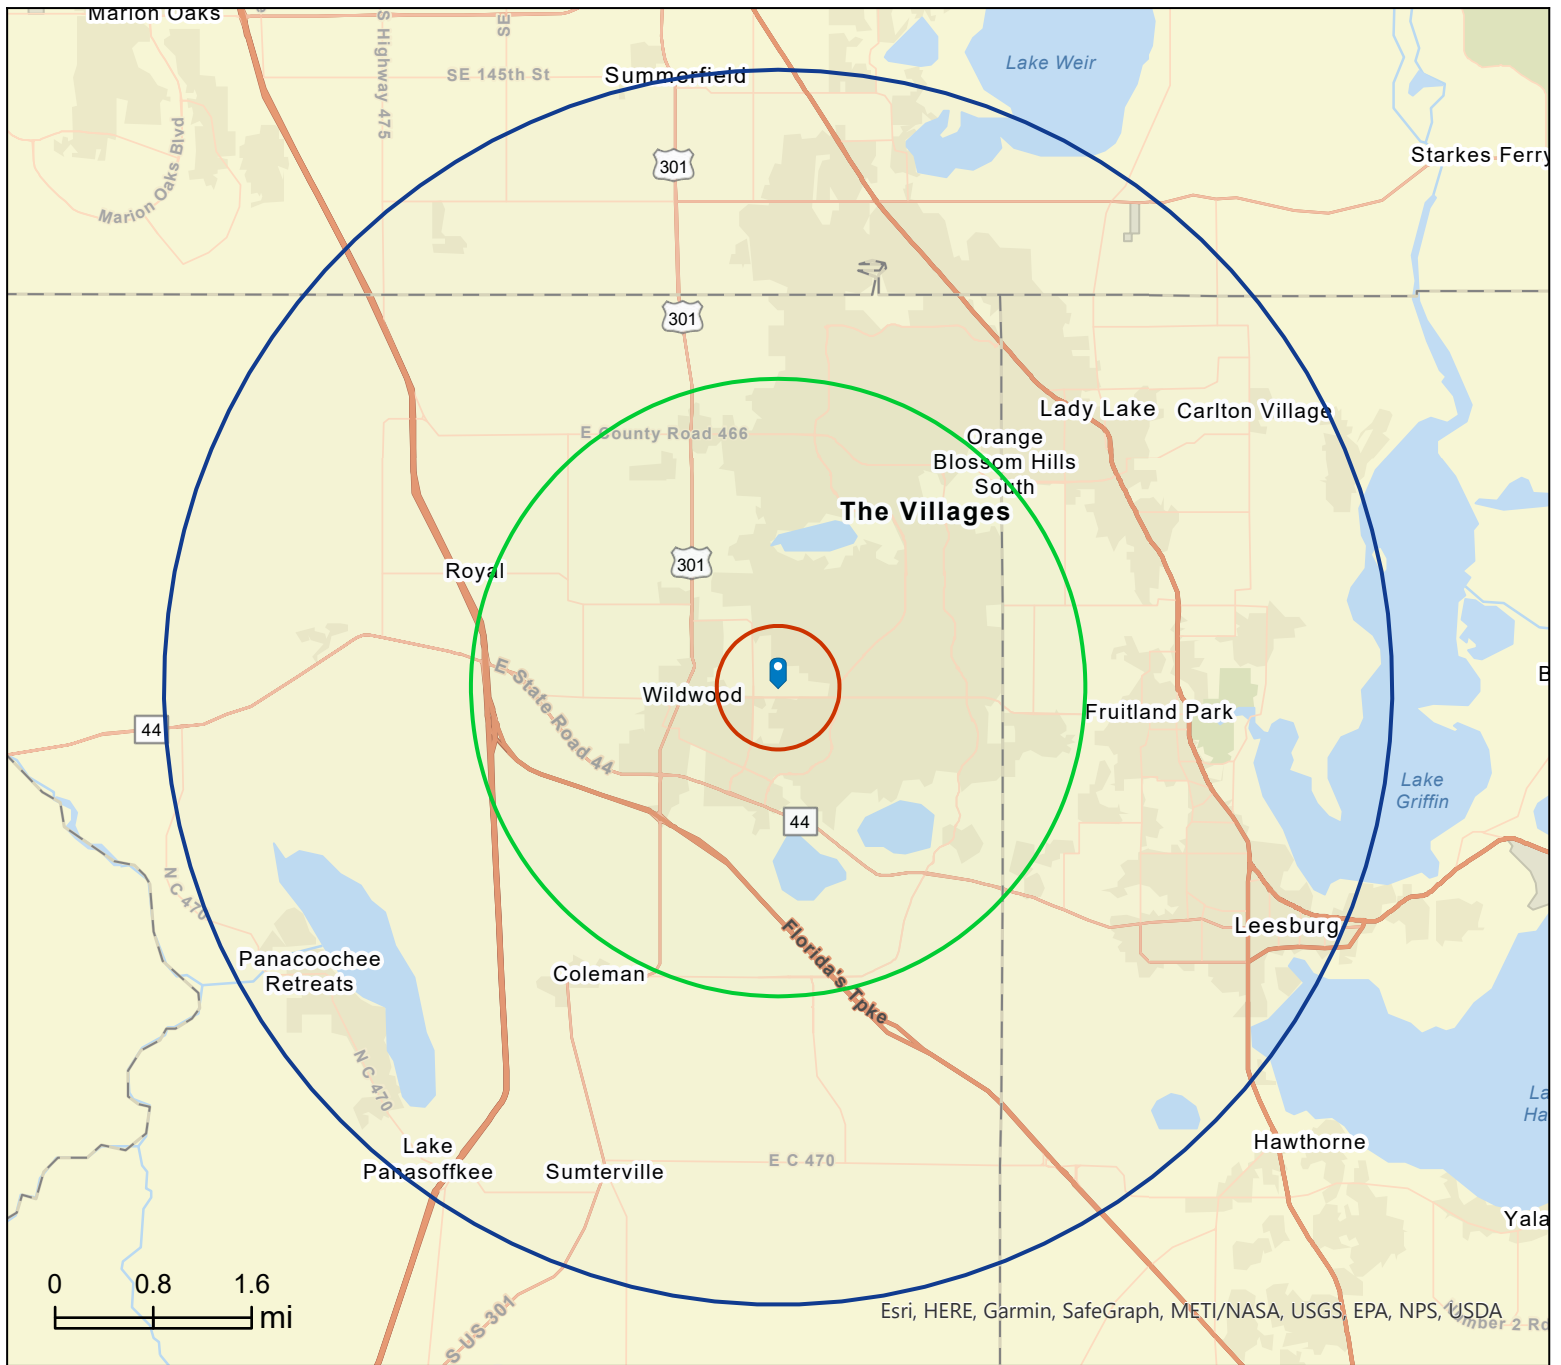

Site Details Map

Wildwood, Florida
Rings: 1, 5, 10 mile radii

Site Details Map
Latitude: 28.86776
Longitude: -82.01381

This site is located in:

- City:** Wildwood
- County:** Sumter County
- State:** Florida
- ZIP Code:** 34785
- Census Tract:** 12119911200
- Census Block Group:** 121199112001
- CBSA:** The Villages, FL Metropolitan Statistical Area