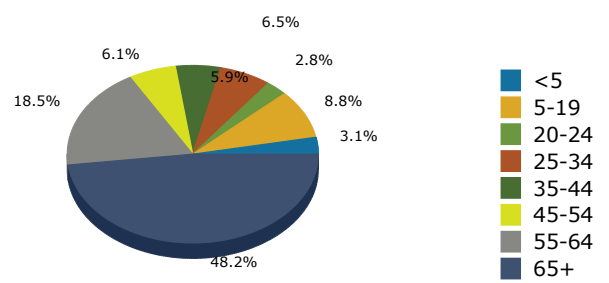

2021 Population by Race

2021 Population by Age

Households

2021 Home Value

2021-2026 Annual Growth Rate

Household Income

Source: U.S. Census Bureau, Census 2010 Summary File 1. Esri forecasts for 2021 and 2026.