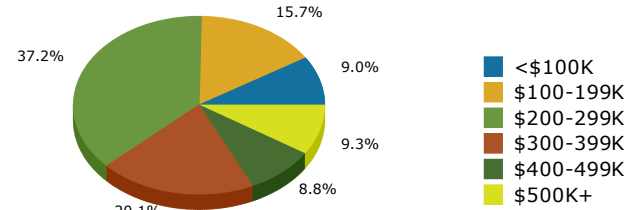

2021 Population by Race

2021 Population by Age

Households

2021 Home Value

2021-2026 Annual Growth Rate

Household Income

Source: U.S. Census Bureau, Census 2010 Summary File 1. Esri forecasts for 2021 and 2026.