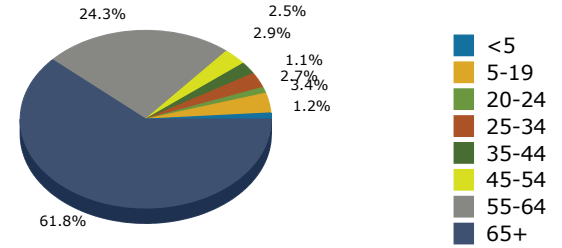

2021 Population by Race

2021 Population by Age

Households

2021 Home Value

2021-2026 Annual Growth Rate

Household Income

Source: U.S. Census Bureau, Census 2010 Summary File 1. Esri forecasts for 2021 and 2026.