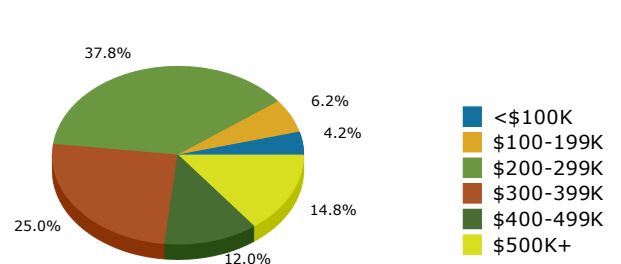

2021 Population by Race

2021 Population by Age

Households

2021 Home Value

2021-2026 Annual Growth Rate

Household Income

Source: U.S. Census Bureau, Census 2010 Summary File 1. Esri forecasts for 2021 and 2026.