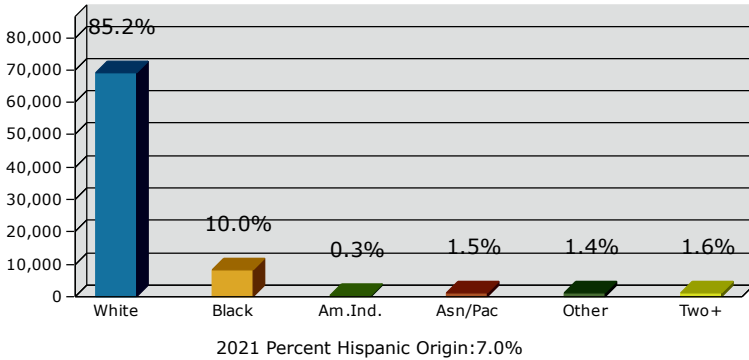

2021 Population by Race

2021 Population by Age

Households

2021 Home Value

2021-2026 Annual Growth Rate

Household Income

Source: U.S. Census Bureau, Census 2010 Summary File 1. Esri forecasts for 2021 and 2026.