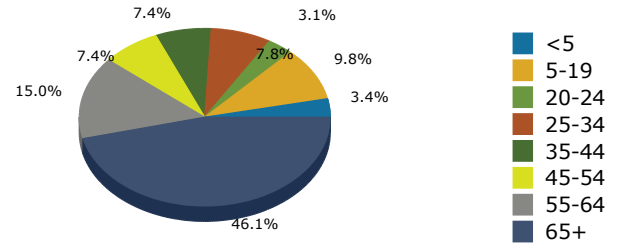

2021 Population by Race

2021 Population by Age

Households

2021 Home Value

2021-2026 Annual Growth Rate

Household Income

Source: U.S. Census Bureau, Census 2010 Summary File 1. Esri forecasts for 2021 and 2026.