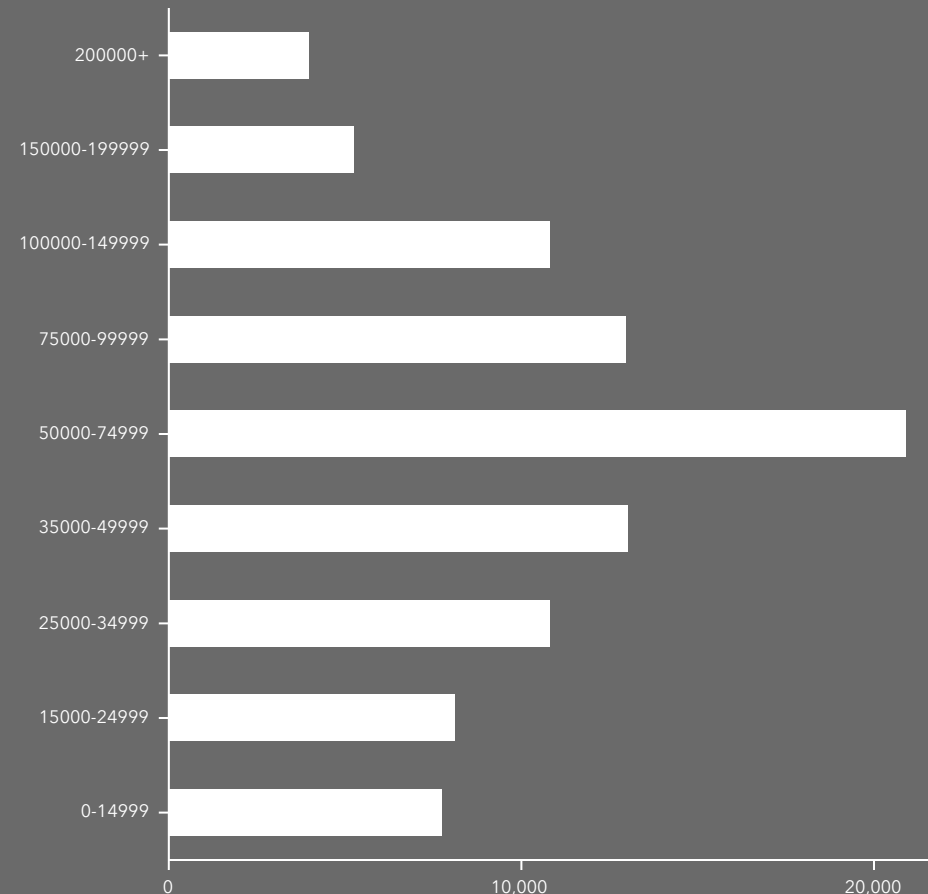

8%

No High School Diploma

32%

High School Graduate

30%

Some College

31%

Bachelor's/Grad/Prof Degree

INCOME

\$56,191

Median Household Income

\$36,064

Per Capita Income

\$277,173

Median Net Worth

HOUSEHOLD INCOME

EMPLOYMENT

64%

White Collar

21%

Blue Collar

16%

Services

4.1%