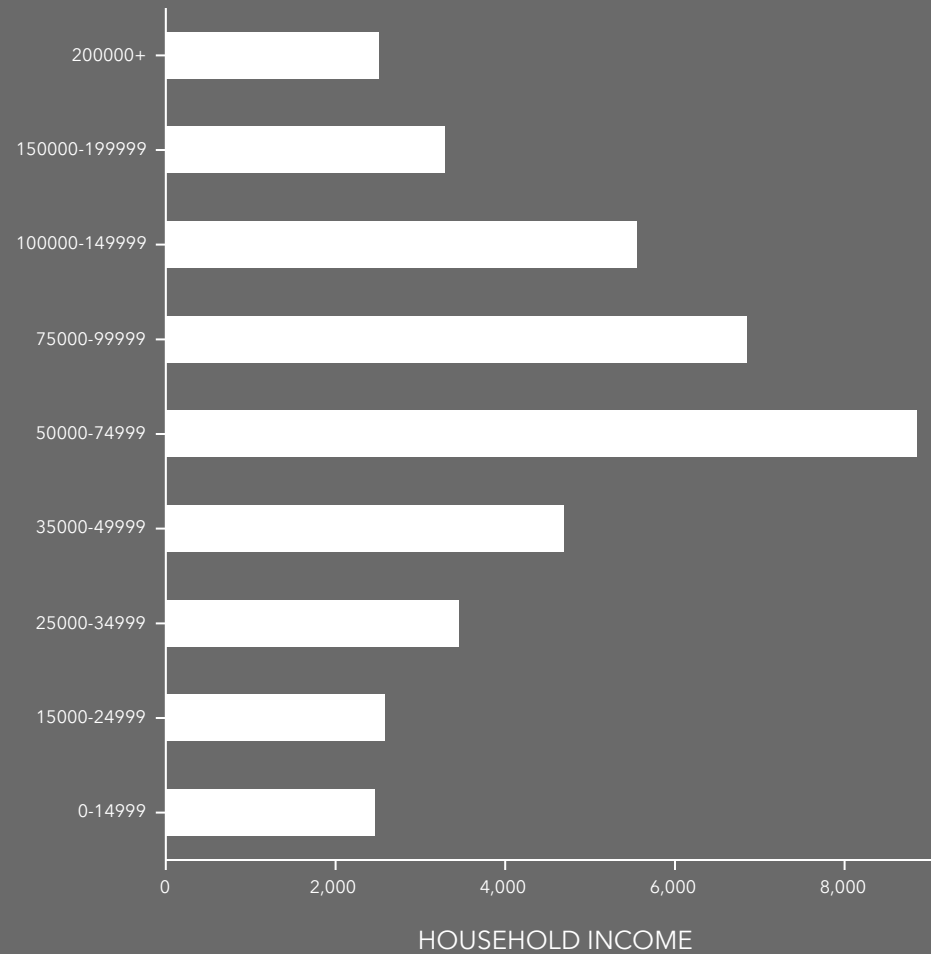

41%

Bachelor's/Grad/Prof Degree

INCOME

\$67,700

Median Household Income

\$45,137

Per Capita Income

\$367,327

Median Net Worth

HOUSEHOLD INCOME

EMPLOYMENT

69%

White Collar

19%

Blue Collar

13%