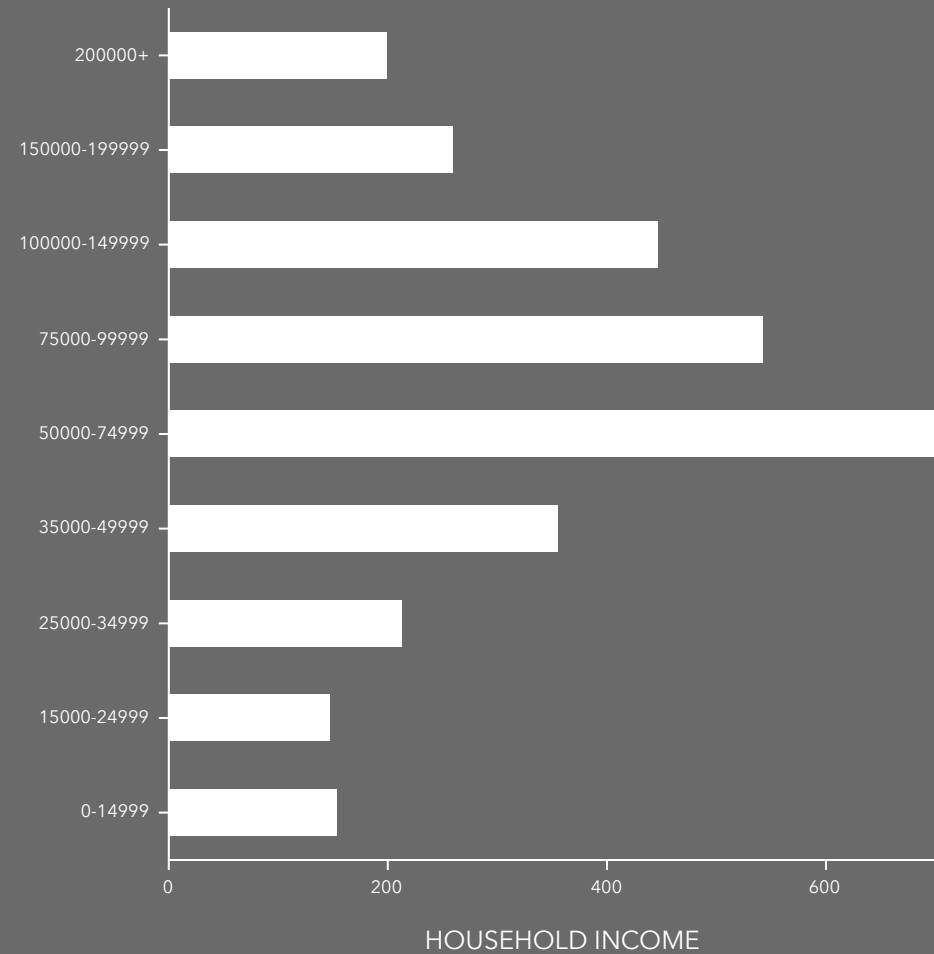

DEMOGRAPHIC SUMMARY

Wildwood, Florida

Ring of 1 mile

KEY FACTS

5,328

Population

3,015

Households

67.0

Median Age

\$58,352

Median Disposable Income

EDUCATION

3%

No High School Diploma

21%

High School Graduate

28%

Some College

48%

Bachelor's/Grad/Prof Degree

INCOME

\$71,884

Median Household Income

\$52,295

Per Capita Income

\$477,291

Median Net Worth

EMPLOYMENT

76%

White Collar

14%