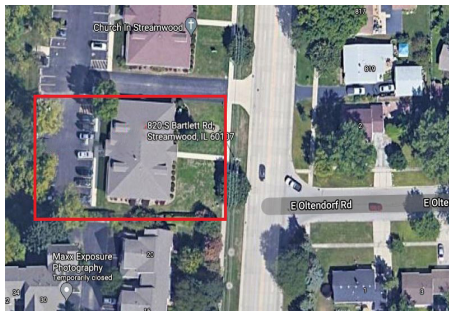

820 S. BARTLETT RD.
STREAMWOOD, IL 60107

FOR SALE

FLOOR PLAN

PREMIER
COMMERCIAL REALTY

- Industrial
- Commercial
- Office
- Land
- Business

[CLICK HERE](#)
to view our website

9225 S. IL Route 31
Lake in the Hills, IL 60156
www.PremierCommercialRealty.com
Office: 847-854-2300 | Fax: 847-854-2380