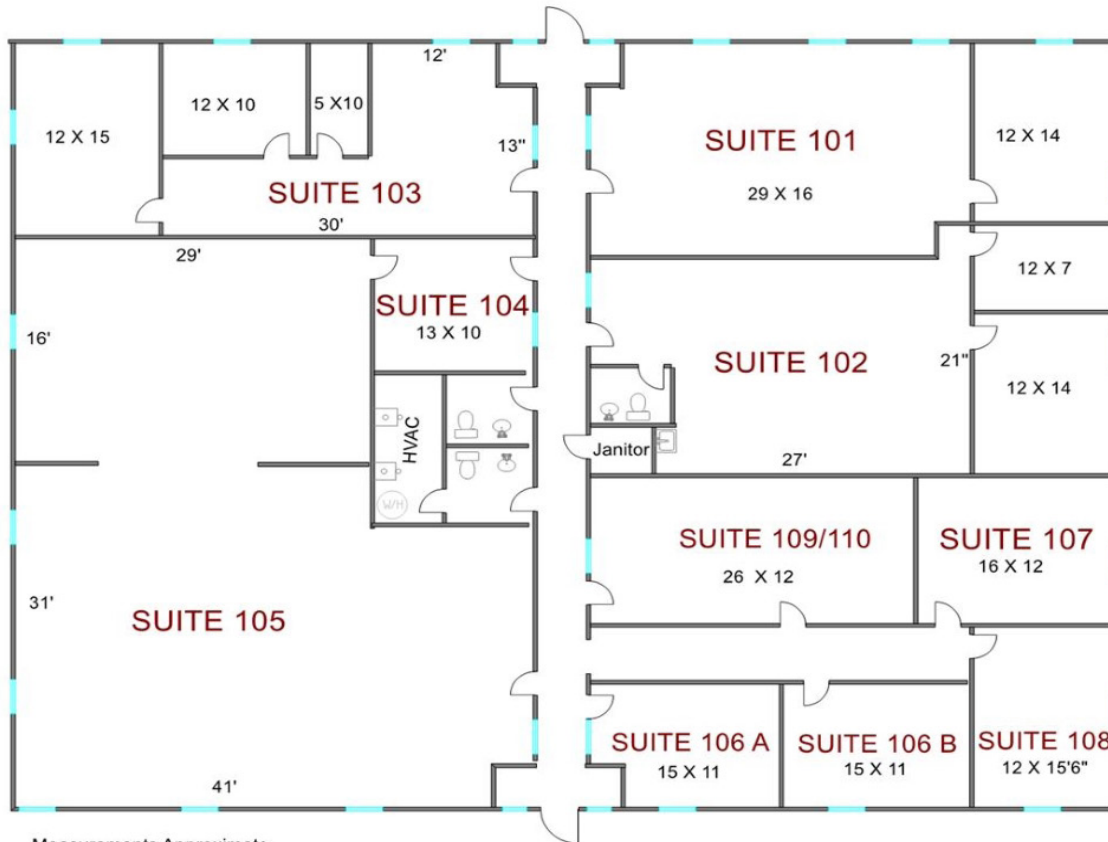

820 S. BARTLETT RD.
STREAMWOOD, IL 60107

FOR SALE

FLOOR PLAN

PREMIER
COMMERCIAL REALTY

- Industrial
- Commercial
- Office
- Land
- Business

[CLICK HERE](#)
to view our website

9225 S. IL Route 31
Lake in the Hills, IL 60156
www.PremierCommercialRealty.com
Office: 847-854-2300 | Fax: 847-854-2380