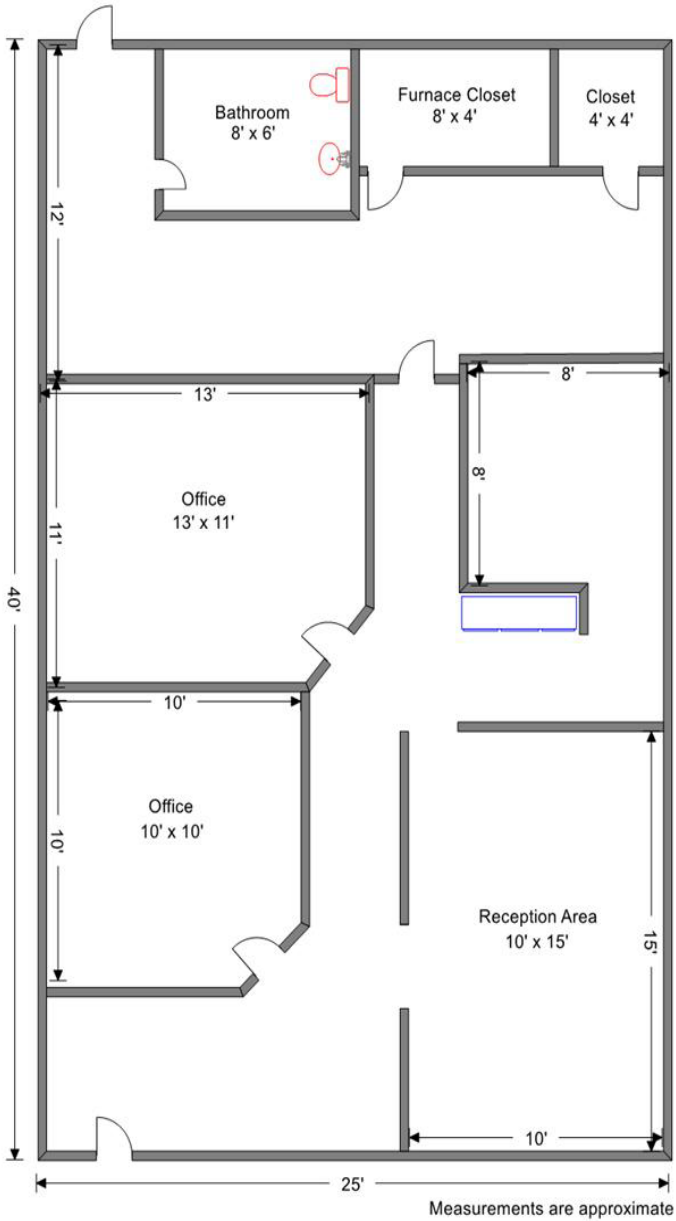

755 McARDLE UNIT C CRYSTAL LAKE, IL 60014

FOR SALE

FLOOR PLAN

PREMIER
COMMERCIAL REALTY

- Industrial
- Commercial
- Office
- Land
- Business

[CLICK HERE](#)
to view our website

9225 S. IL Route 31
Lake in the Hills, IL 60156
www.PremierCommercialRealty.com
Office: 847-854-2300 | Fax: 847-854-2380