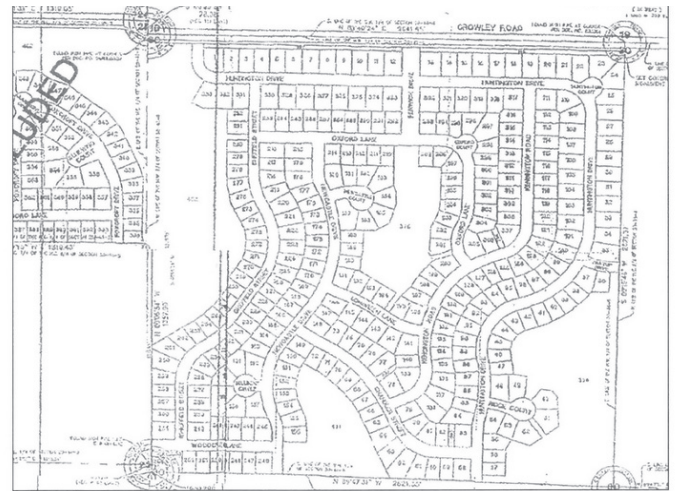

HUNTINGTON RIDGE SUBD CROWLEY ROAD HARVARD, IL 60033

FOR SALE

MLS #10668796

June 17, 2021

141.158 ACRES (333 LOTS)

\$1,235,000 (\$8,749/acre)

DESCRIPTION

SPECIFICATIONS

333 Lots Residential Subdivision Land

Fantastic opportunity available for builder or possibly a group of builders to come together and purchase this platted subdivision. 2,660 SF of frontage on south side of Crowley Road, zoned for detached single family residential use. Has been platted as the Huntington Ridge Subdivision with 333 sites, zoned R2 Residential District. See attached parcel numbers and plat. Located south of an unpaved portion of Crowley Road, 1/4 mile east of the paved intersection of Crowley and Harvard Hills Road. Adjacent to the subject on the west is a residential subdivision known as Huntington Ridge Estates. 2.5 miles NE of Harvard's downtown area. \$8,749/acre.

Description	Residential Subdivision Land
Land Size	141.158 AC (6,148,842 SF)
Topography	Level
Environmental Status	TBD
Utilities	Nearby
Sewer/Water	N/A
Frontage Dimensions	±2,660 SF on Crowley Road
Zoning	R2 Residential District
Real Estate Taxes	TBD
Possession	At Closing
PIN Number	Multiple (333 Lots)