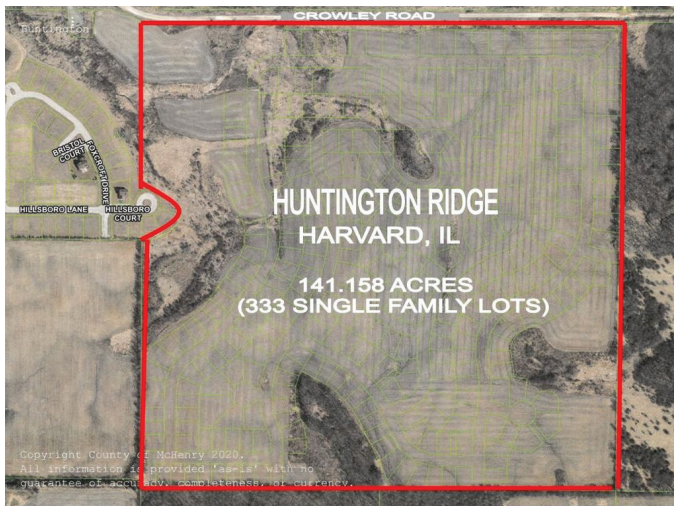

HUNTINGTON RIDGE SUBD CROWLEY ROAD HARVARD, IL 60033

FOR SALE

MLS #10668796

June 17, 2021

141.158 ACRES (333 LOTS)

\$1,235,000 (\$8,749/acre)

DESCRIPTION

SPECIFICATIONS

333 Lots Residential Subdivision Land

Fantastic opportunity available for builder or possibly a group of builders to come together and purchase this platted subdivision. 2,660 SF of frontage on south side of Crowley Road, zoned for detached single family residential use. Has been platted as the Huntington Ridge Subdivision with 333 sites, zoned R2 Residential District. See attached parcel numbers and plat. Located south of an unpaved portion of Crowley Road, 1/4 mile east of the paved intersection of Crowley and Harvard Hills Road. Adjacent to the subject on the west is a residential subdivision known as Huntington Ridge Estates. 2.5 miles NE of Harvard's downtown area. \$8,749/acre.

Description	Residential Subdivision Land
Land Size	141.158 AC (6,148,842 SF)
Topography	Level
Environmental Status	TBD
Utilities	Nearby
Sewer/Water	N/A
Frontage Dimensions	±2,660 SF on Crowley Road
Zoning	R2 Residential District
Real Estate Taxes	TBD
Possession	At Closing
PIN Number	Multiple (333 Lots)