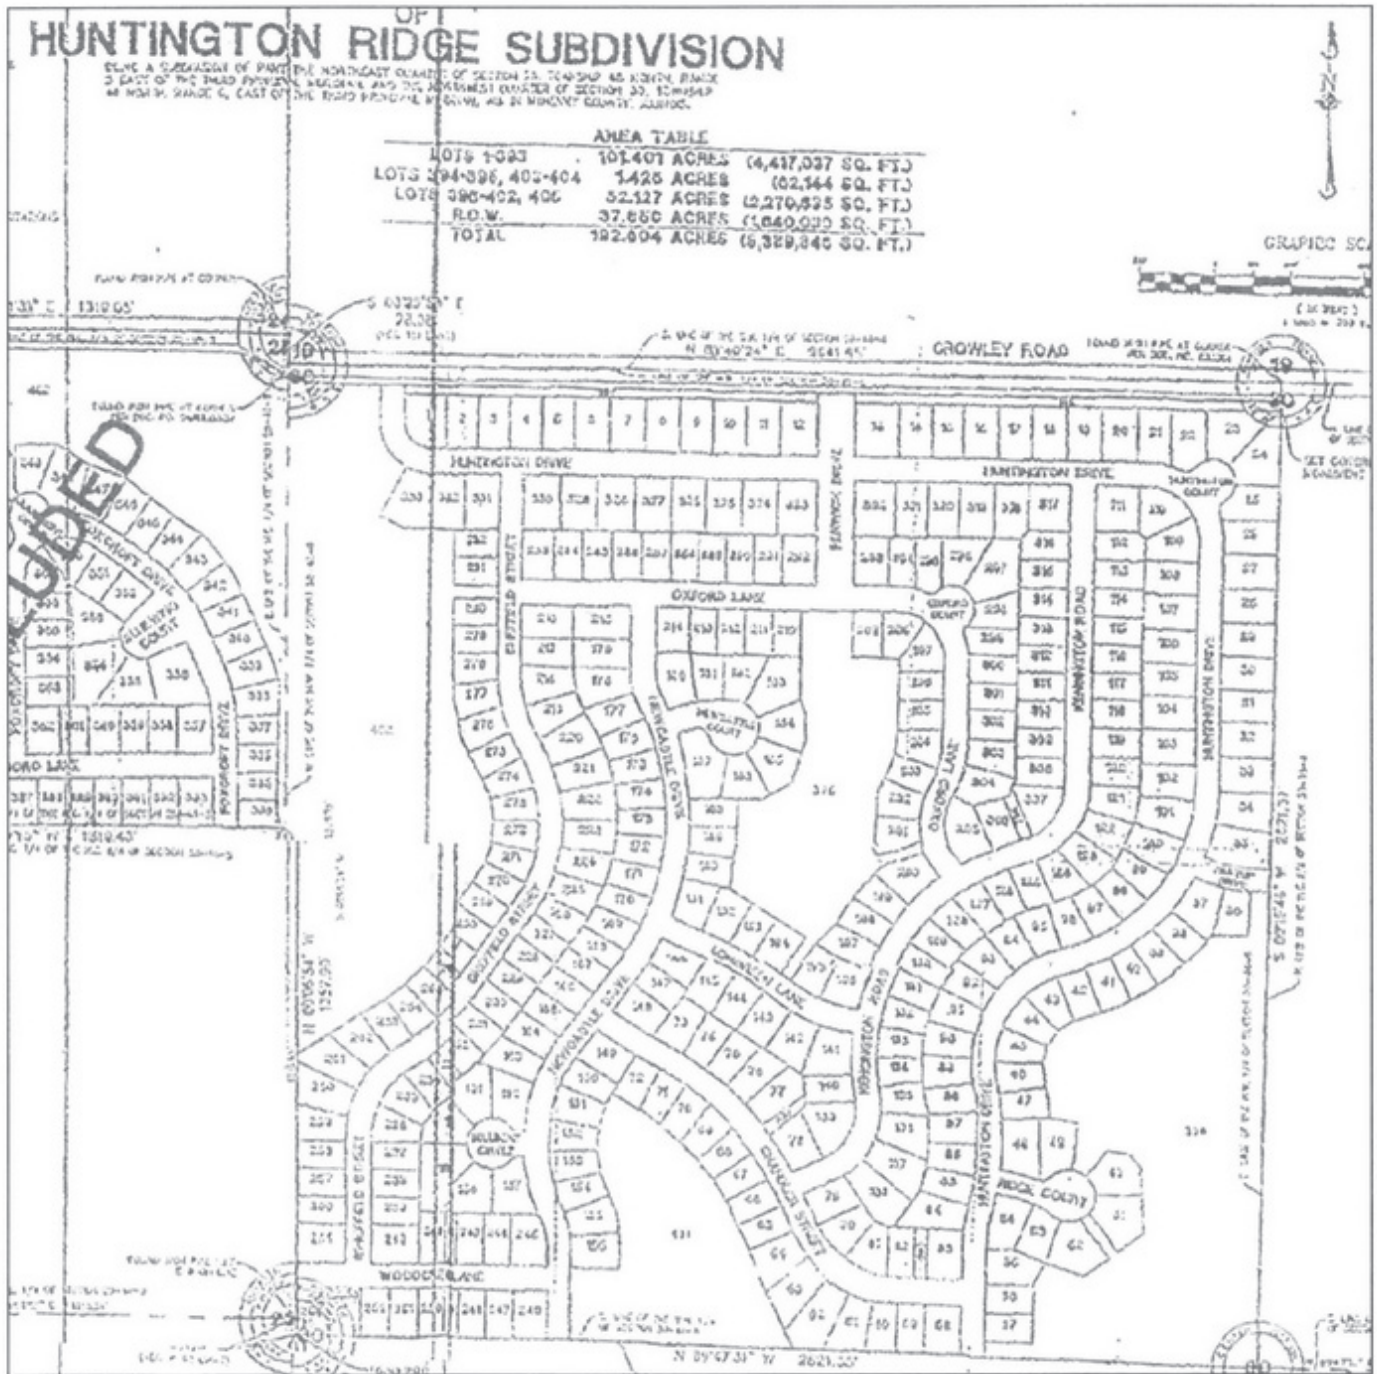

HUNTINGTON RIDGE SUBD CROWLEY ROAD HARVARD, IL 60033

FOR SALE

PLAT OF SURVEY

PREMIER
COMMERCIAL REALTY

- Industrial
- Commercial
- Office
- Land
- Business

[CLICK HERE](#)
to view our website

9225 S. IL Route 31
Lake in the Hills, IL 60156
www.PremierCommercialRealty.com
Office: 847-854-2300 | Fax: 847-854-2380