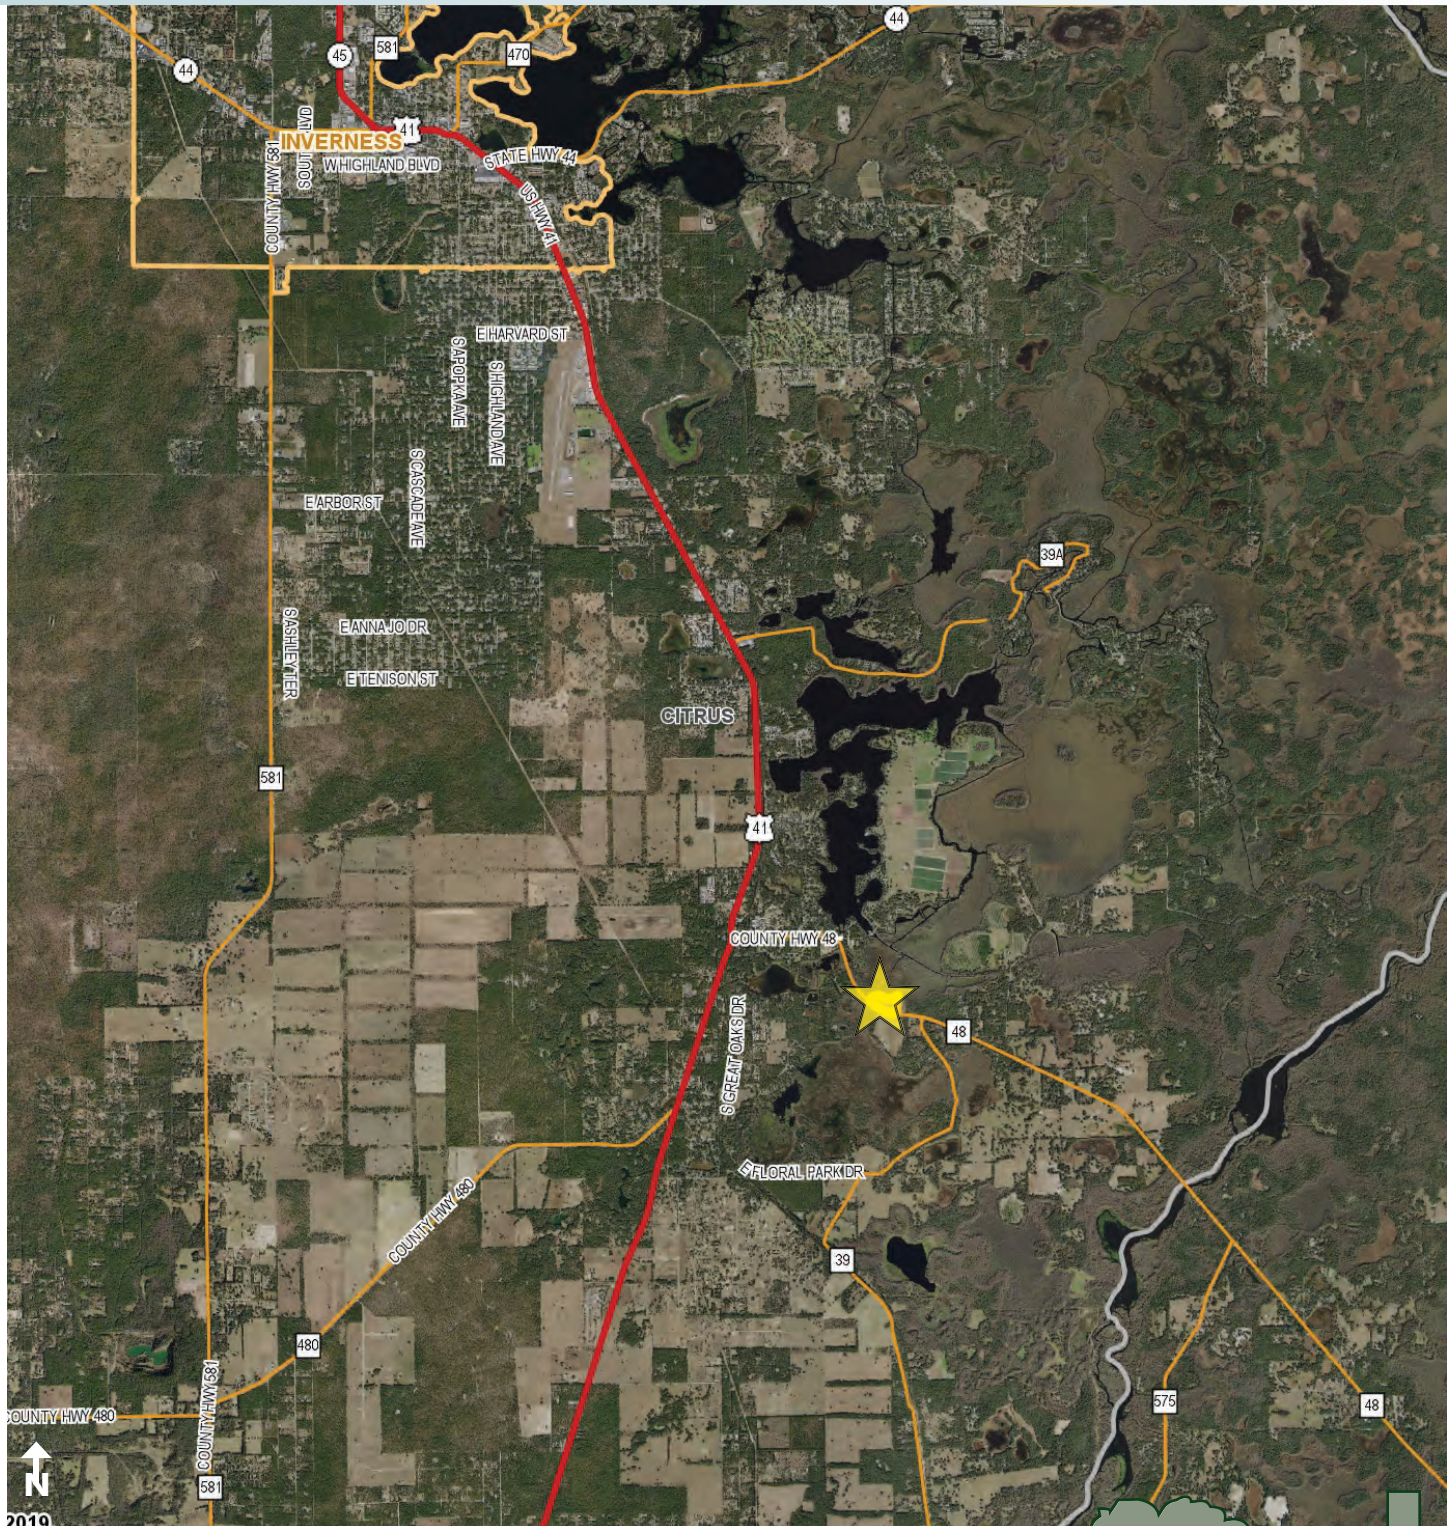

PRODUCING BLUEBERRY FARM

11.3± acres

Citrus County, FL

**UNDER
CONTRACT**

REGIONAL MAP

— Commercial Real Estate Investments | Management | Brokerage | Development | Land

Maury L. Carter & Associates, Inc.
407-422-3144 | www.maurycarter.com