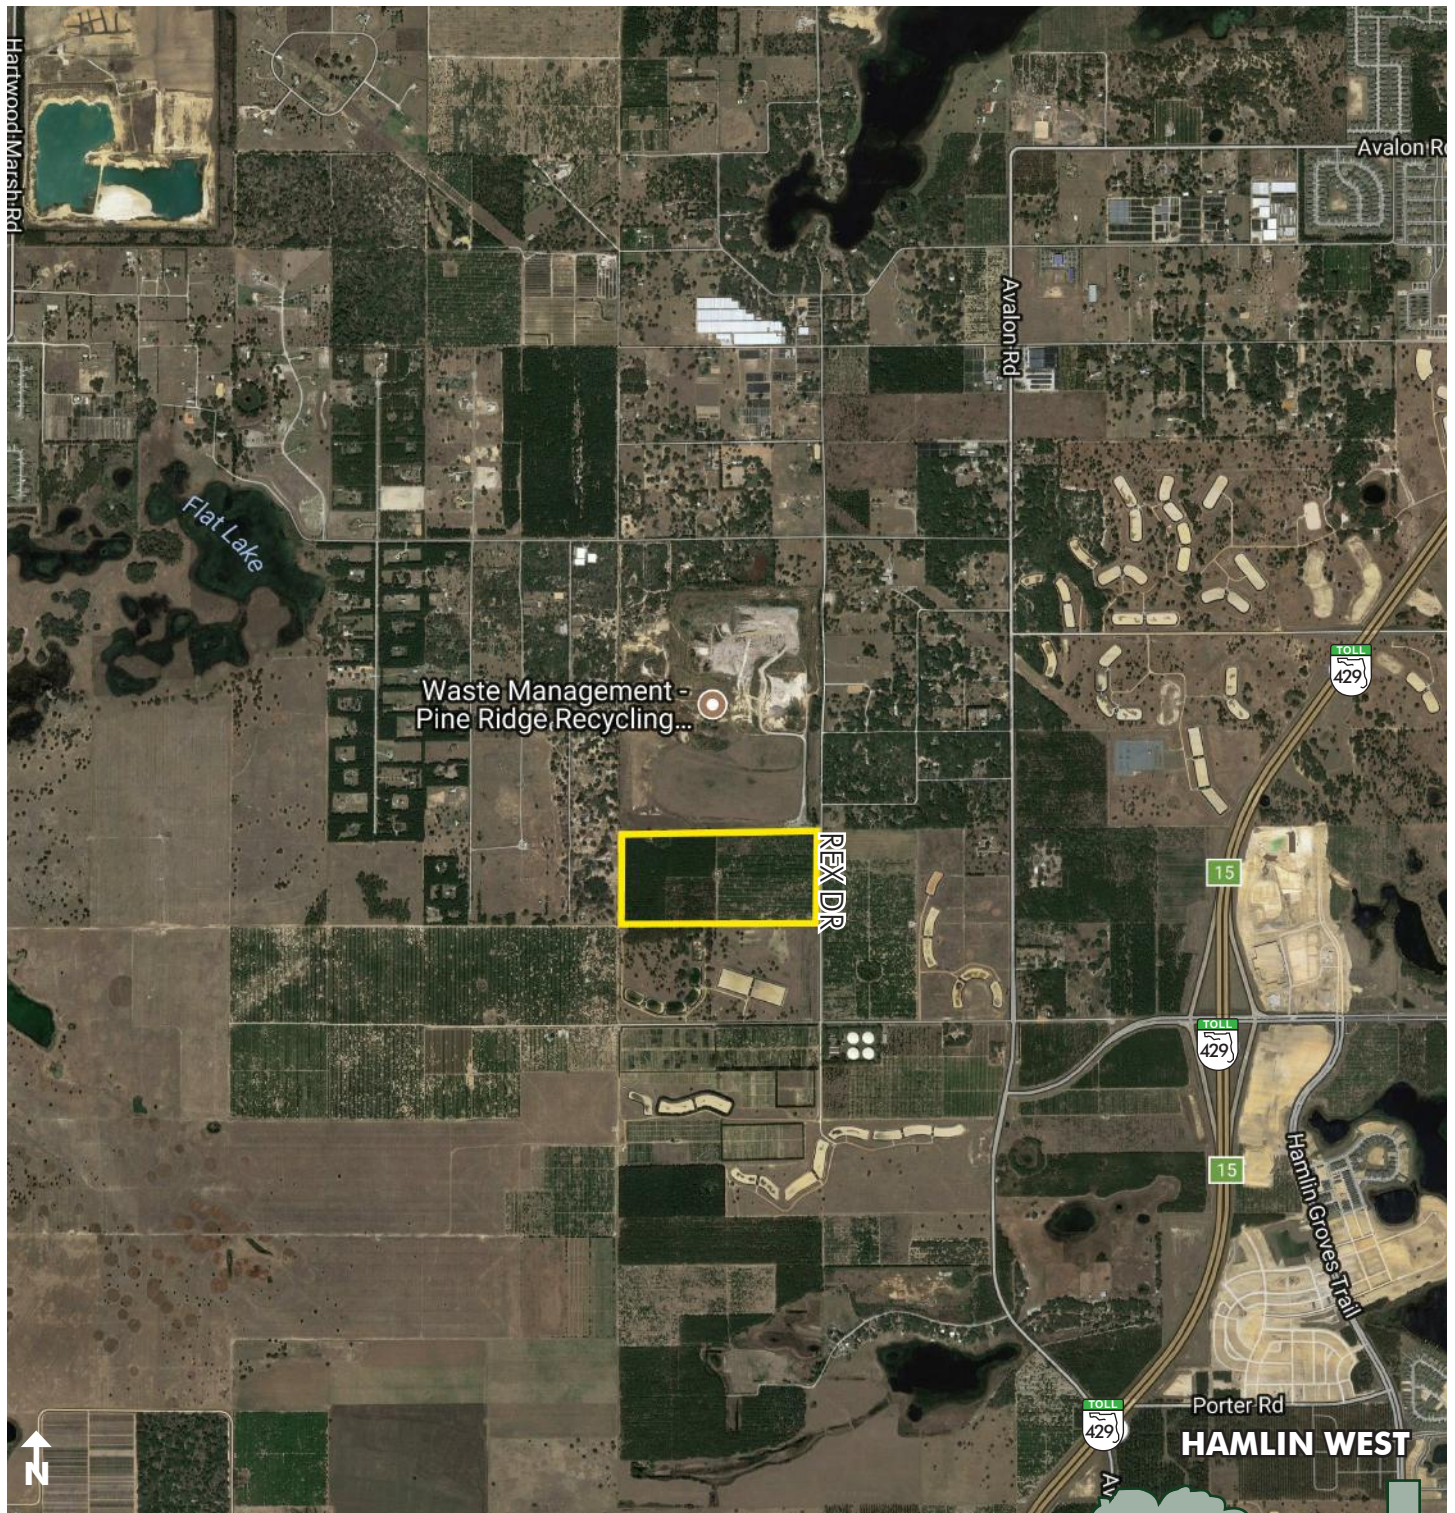

LOCATION MAP

LAND NEAR HAMLIN WEST

84.6± acres

Orange County, FL

**UNDER
CONTRACT**

REGIONAL MAP

— Commercial Real Estate Investments | Management | Brokerage | Development | Land

Maury L. Carter & Associates, Inc.
407-422-3144 | www.maurycarter.com