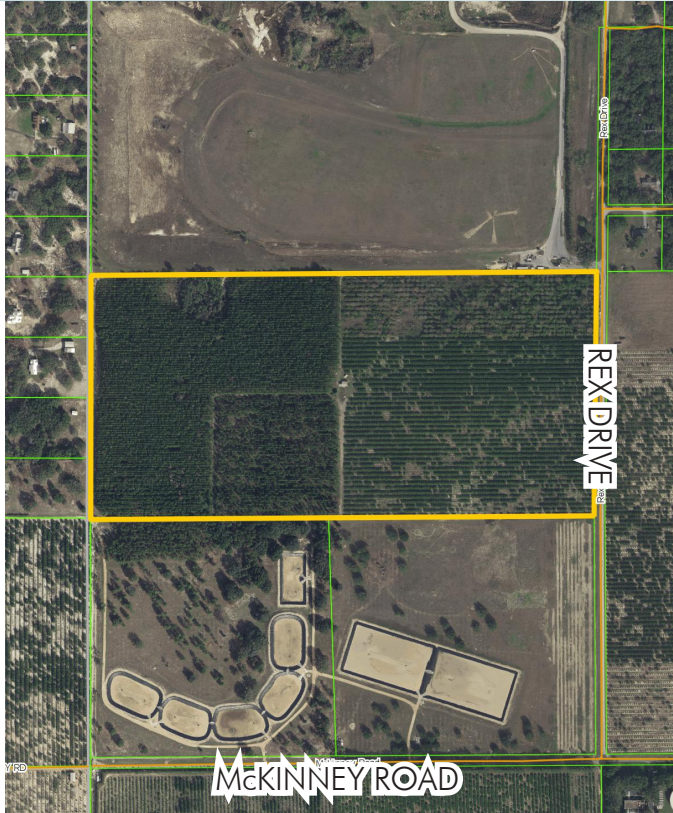

# LAND NEAR HAMLIN WEST

84.6± acres

Orange County, FL

**UNDER  
CONTRACT**

LAND FOR SALE

## LOCATION

Located in west Orange County on Rex Drive. 1.5 miles from the interchange of 429 and Independence Parkway and in close proximity to Hamlin West development.

## ROAD FRONTAGE

1,340'± feet on Rex Road

## DESCRIPTION

Property is currently a citrus grove that is located in close proximity to the Hamlin West development. The property is 1.5 miles west of the 429 and New Independence Parkway interchange. Hamlin West is a 640-acre mixed use development slated for 1,700+ single family and multi-family residences plus 2 million square feet of commercial. The subject property offers a wide array of uses located in a thriving market.