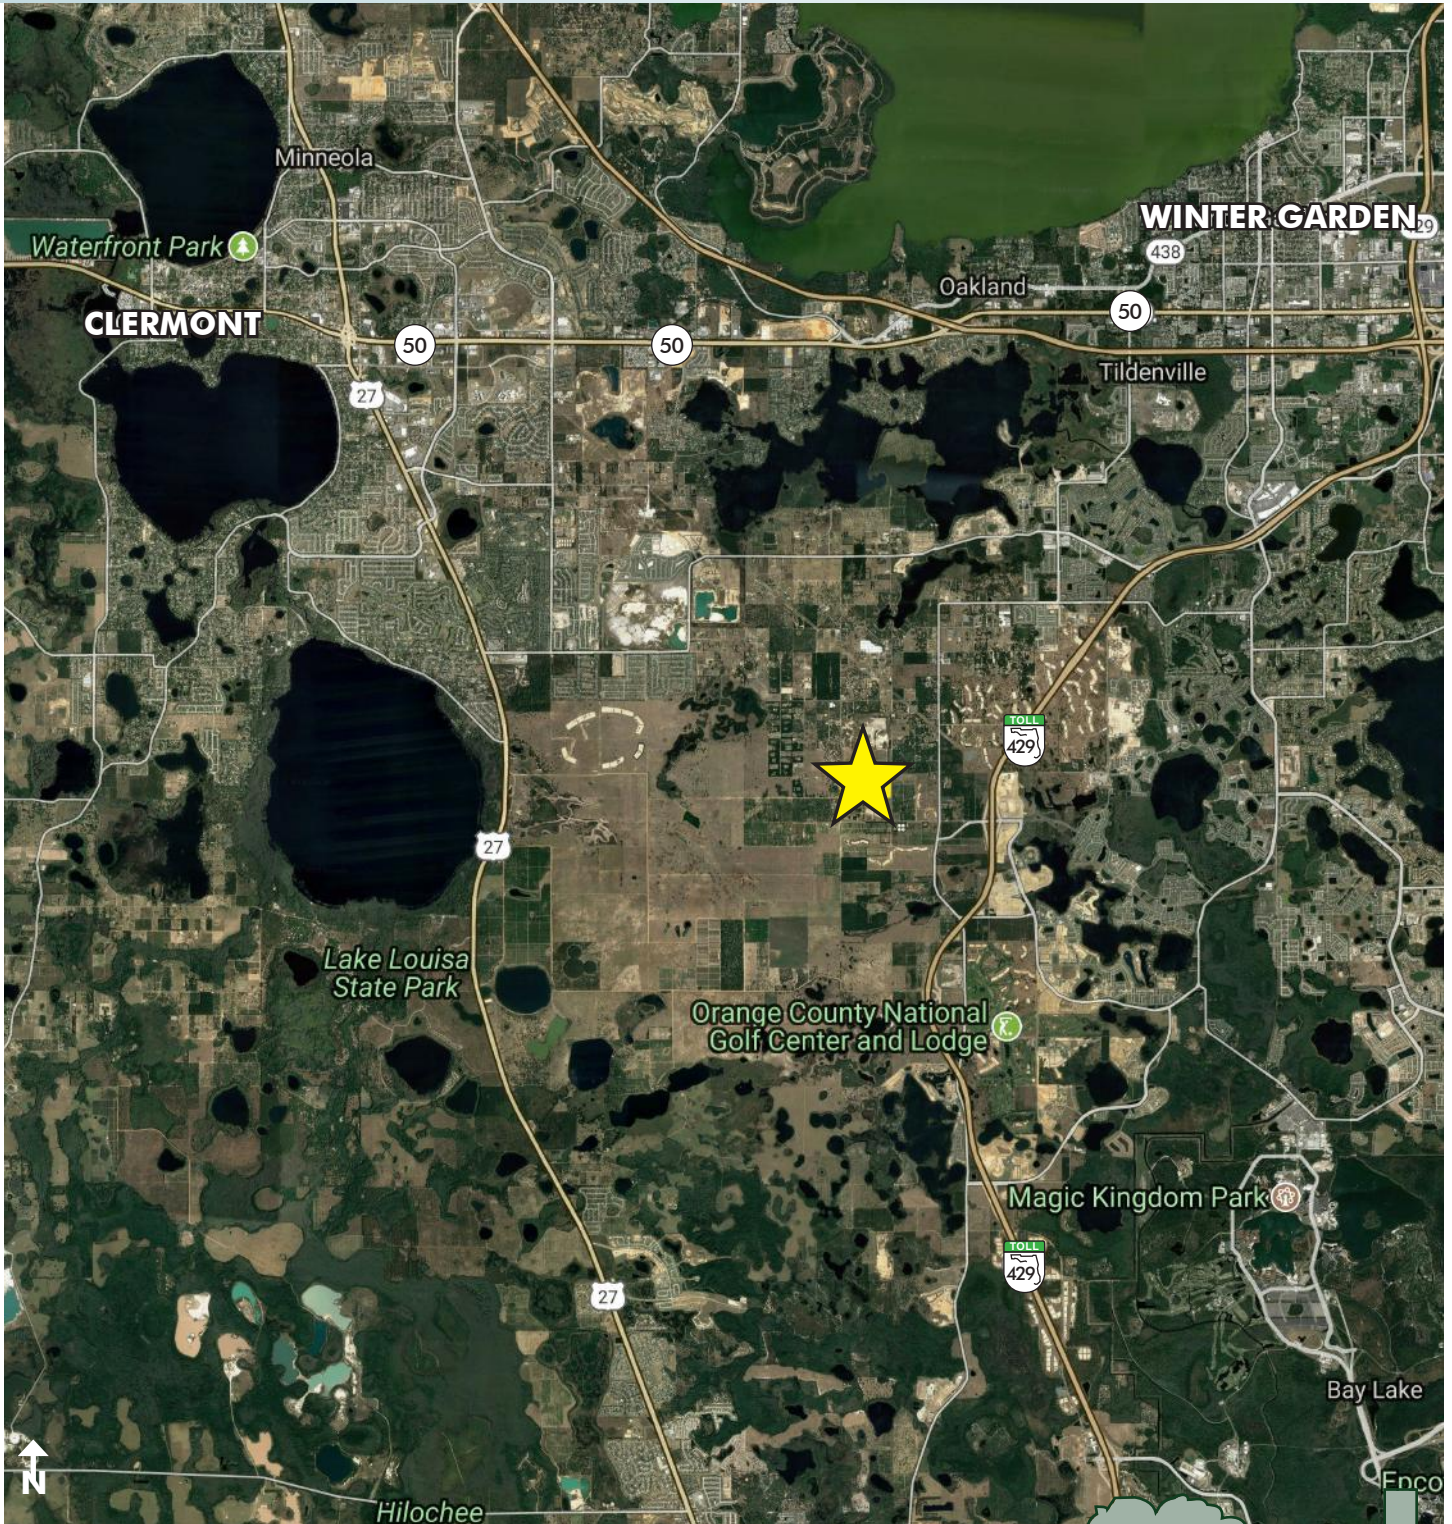

LAND NEAR HAMLIN WEST

84.6± acres

Orange County, FL

**UNDER
CONTRACT**

LOCATION MAP

— Commercial Real Estate Investments | Management | Brokerage | Development | Land

Maury L. Carter & Associates, Inc.
407-422-3144 | www.maurycarter.com