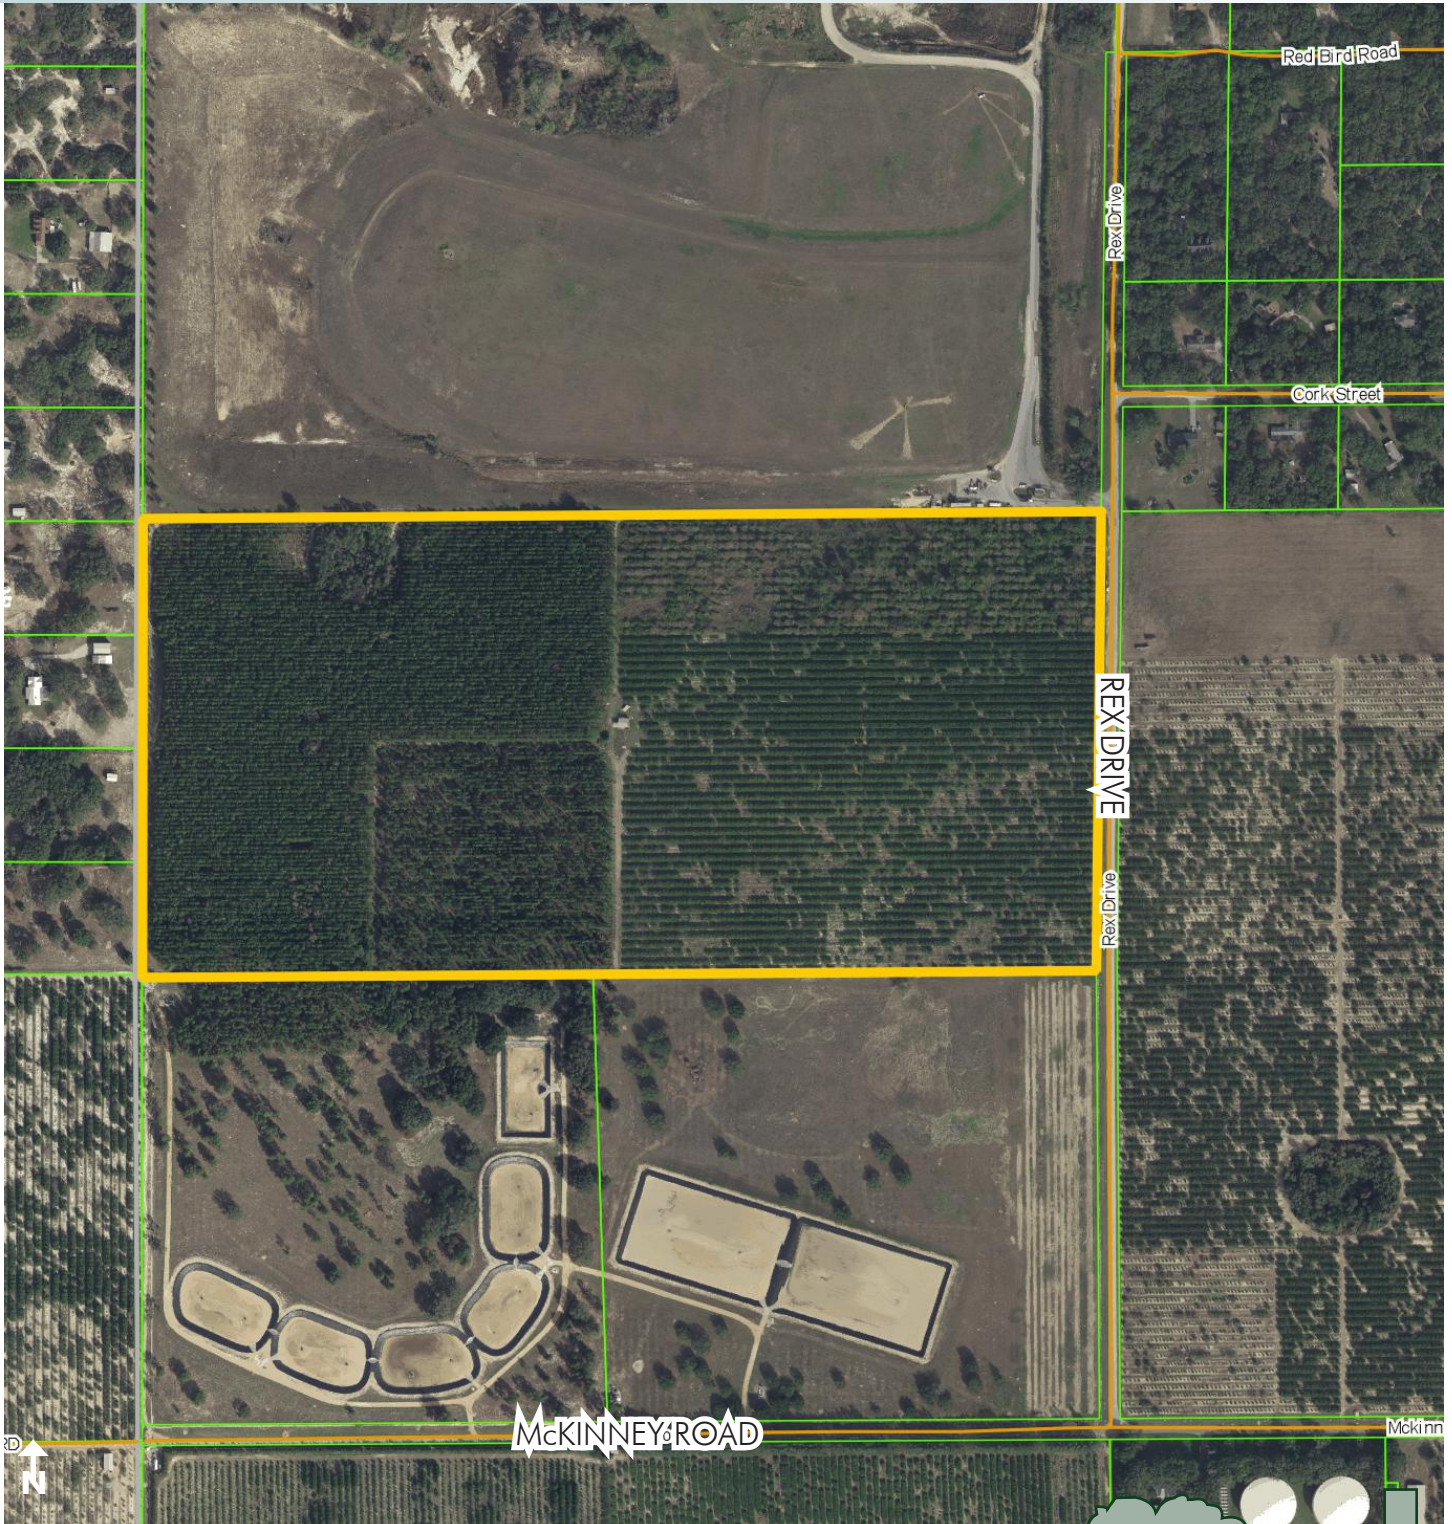

REGIONAL MAP

LAND NEAR HAMLIN WEST

84.6± acres

Orange County, FL

**UNDER
CONTRACT**

PROPERTY MAP

— Commercial Real Estate Investments | Management | Brokerage | Development | Land

Maury L. Carter & Associates, Inc.
407-422-3144 | www.maurycarter.com