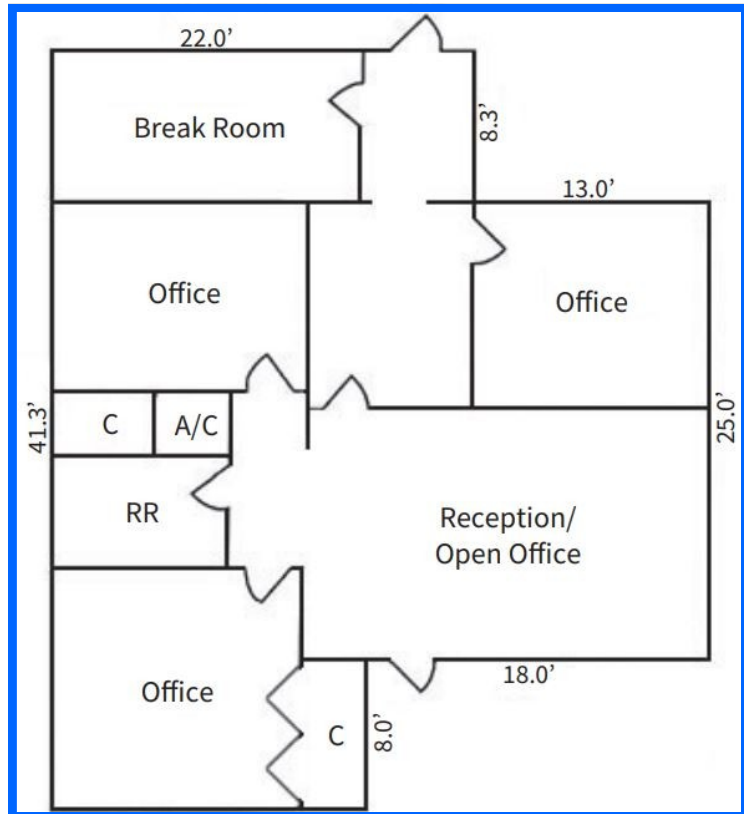

This information is from sources we deem reliable and is subject to prior sale, lease, withdrawal without notice, or change in prices, rates, or conditions. No representation is made as to the accuracy of any information furnished.