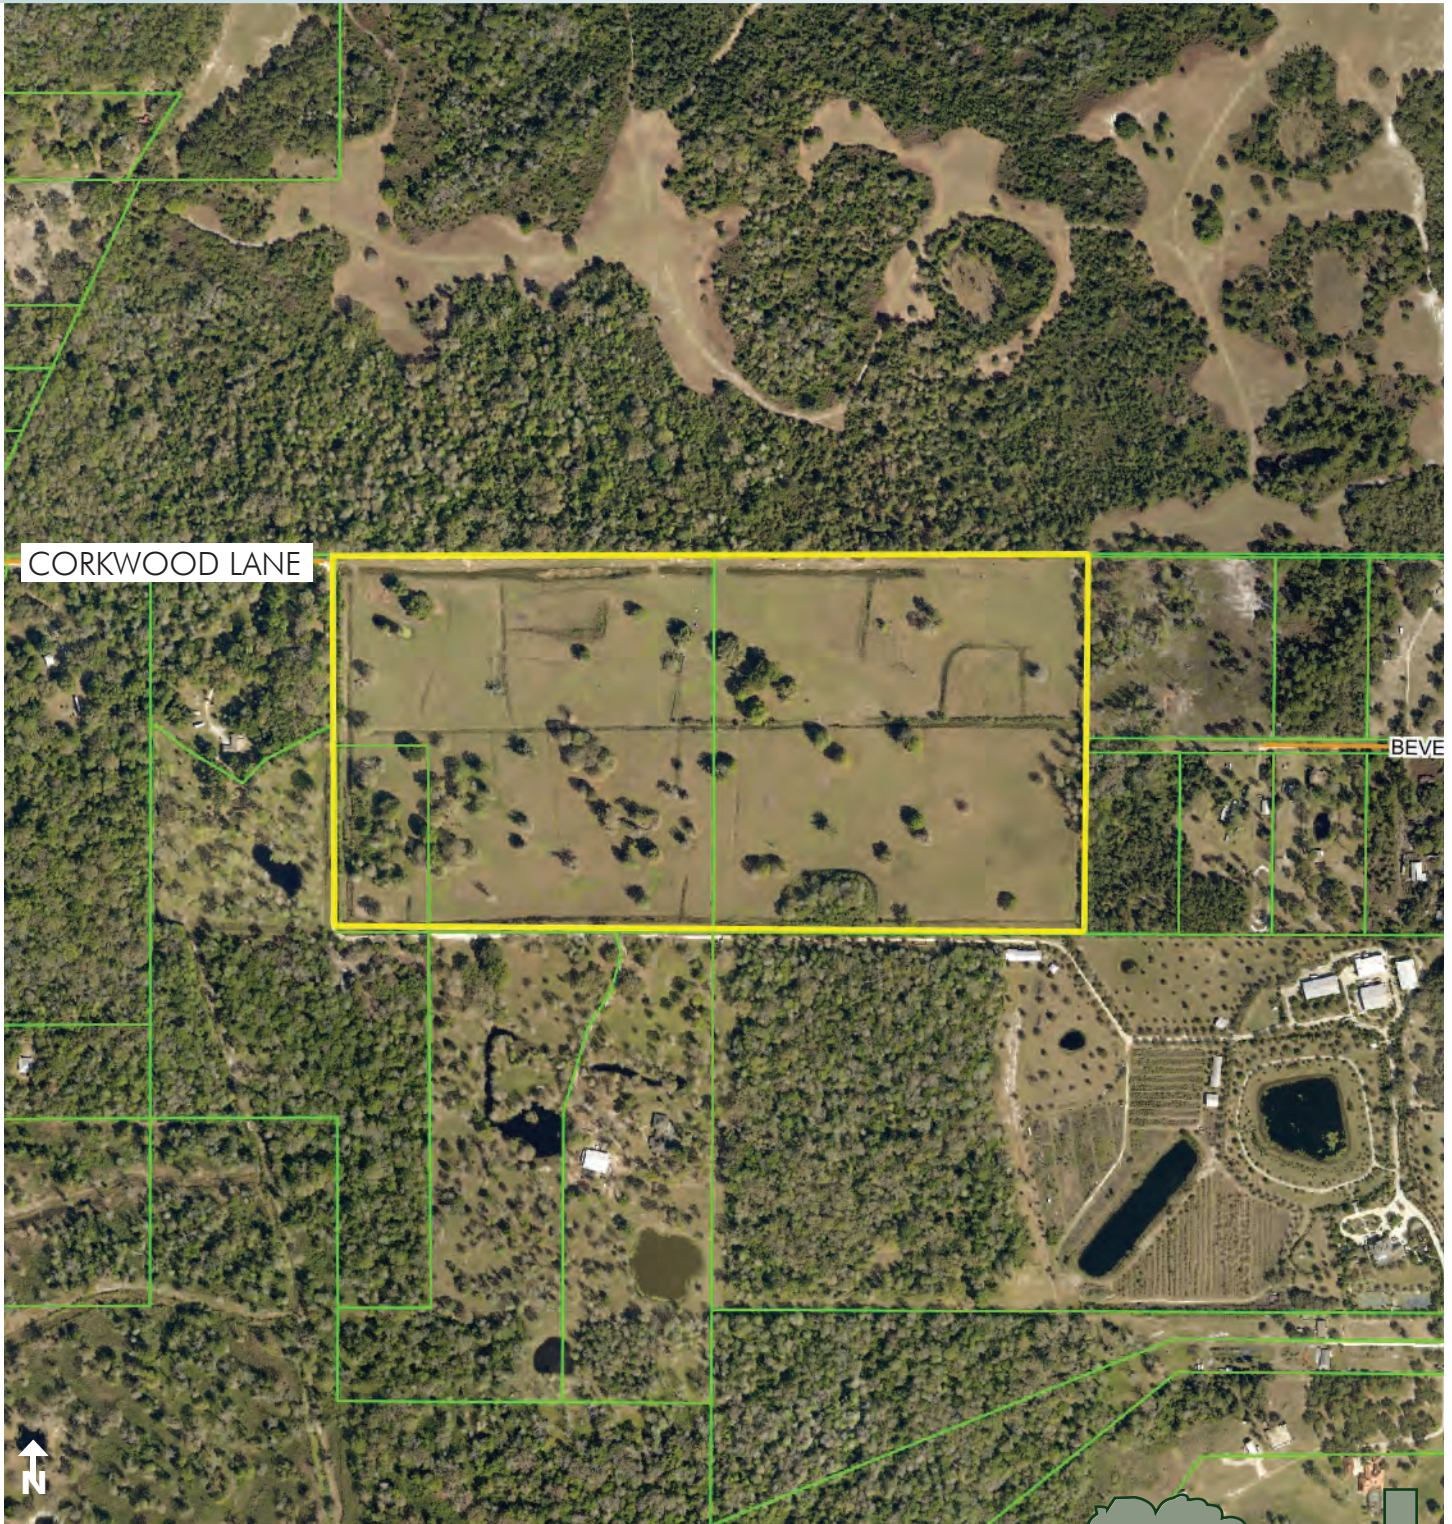

RURAL RETREAT & RECREATION

81.61 ± acres

Astatula, Lake County, FL

**UNDER
CONTRACT**

PROPERTY MAP

— Commercial Real Estate Investments | Management | Brokerage | Development | Land

Maury L. Carter & Associates, Inc.
407-422-3144 | www.maurycarter.com