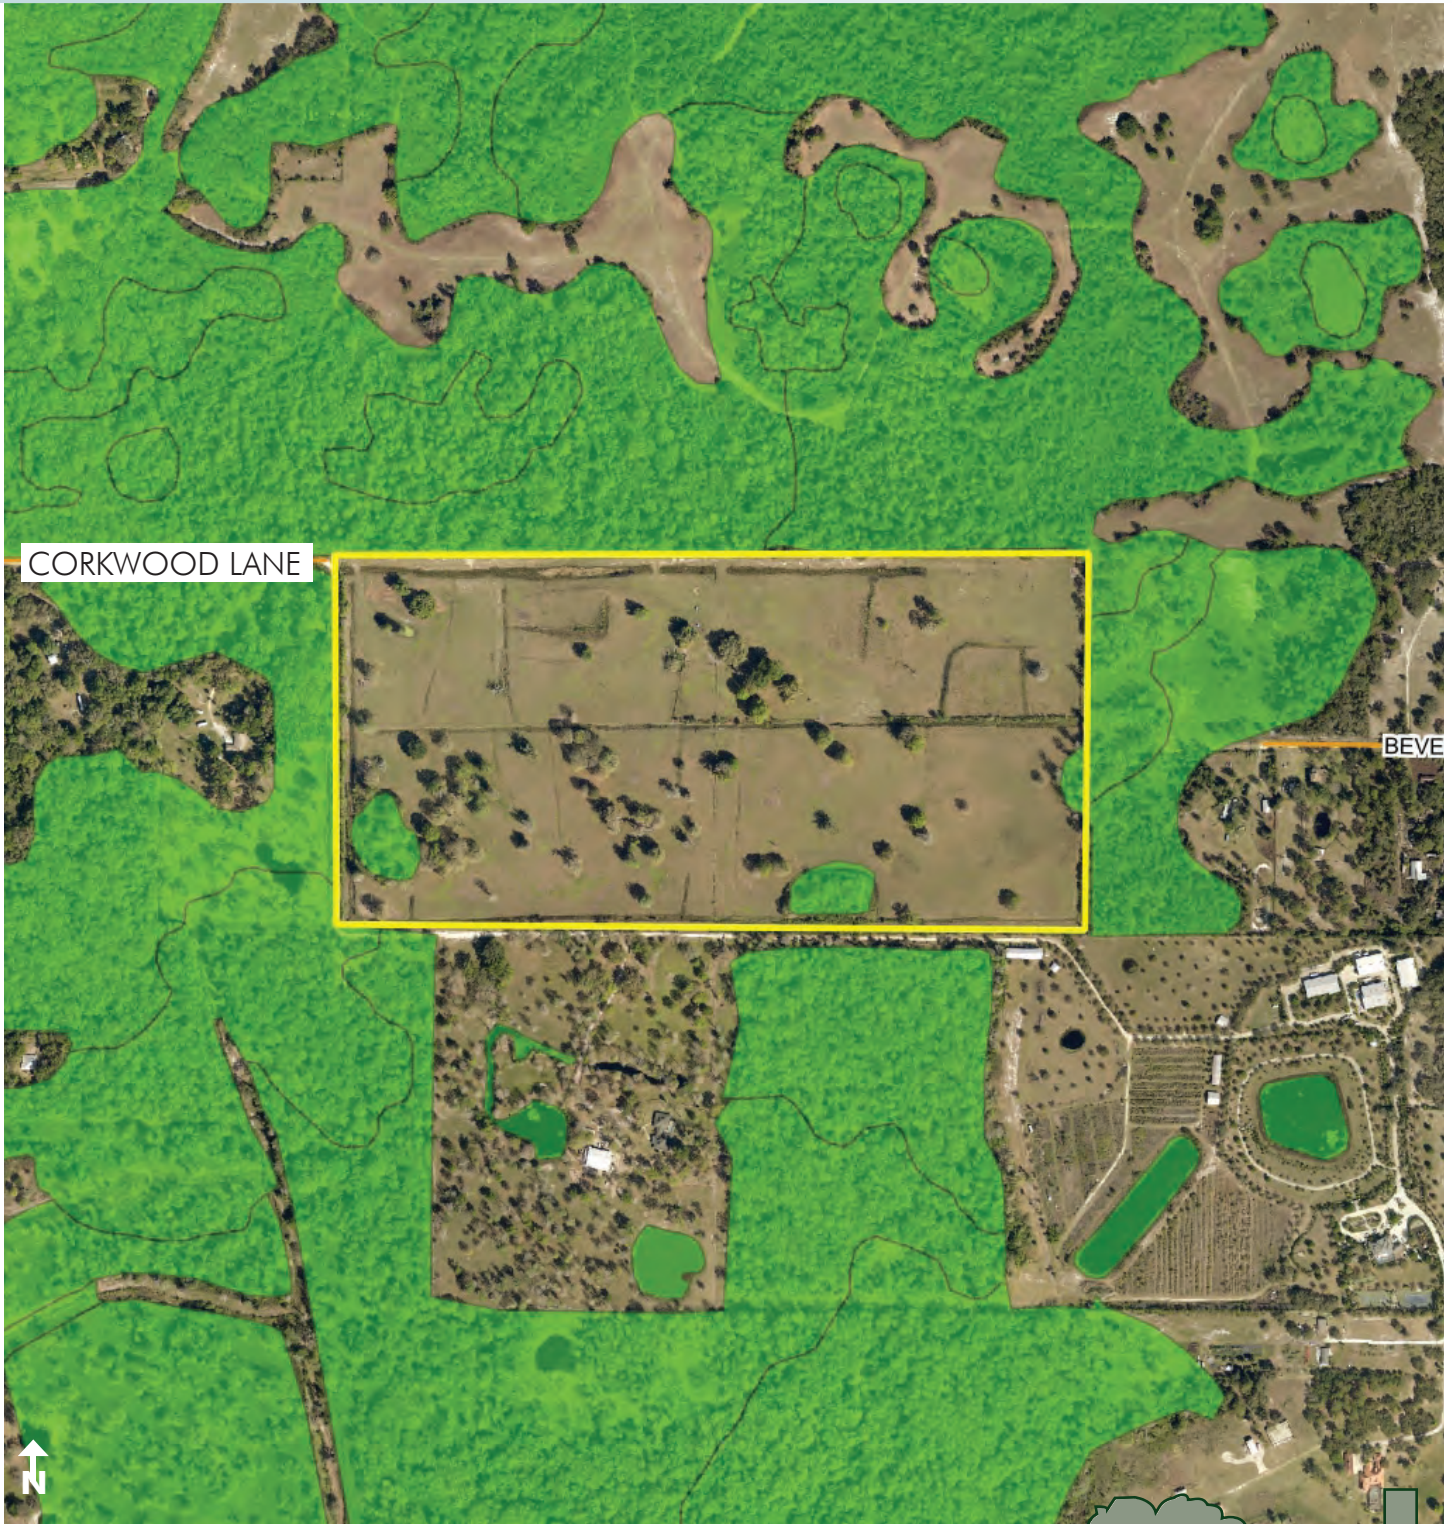

PROPERTY MAP

RURAL RETREAT & RECREATION

81.61 ± acres

Astatula, Lake County, FL

**UNDER
CONTRACT**

WETLANDS MAP

— Commercial Real Estate Investments | Management | Brokerage | Development | Land

Maury L. Carter & Associates, Inc.
407-422-3144 | www.maurycarter.com