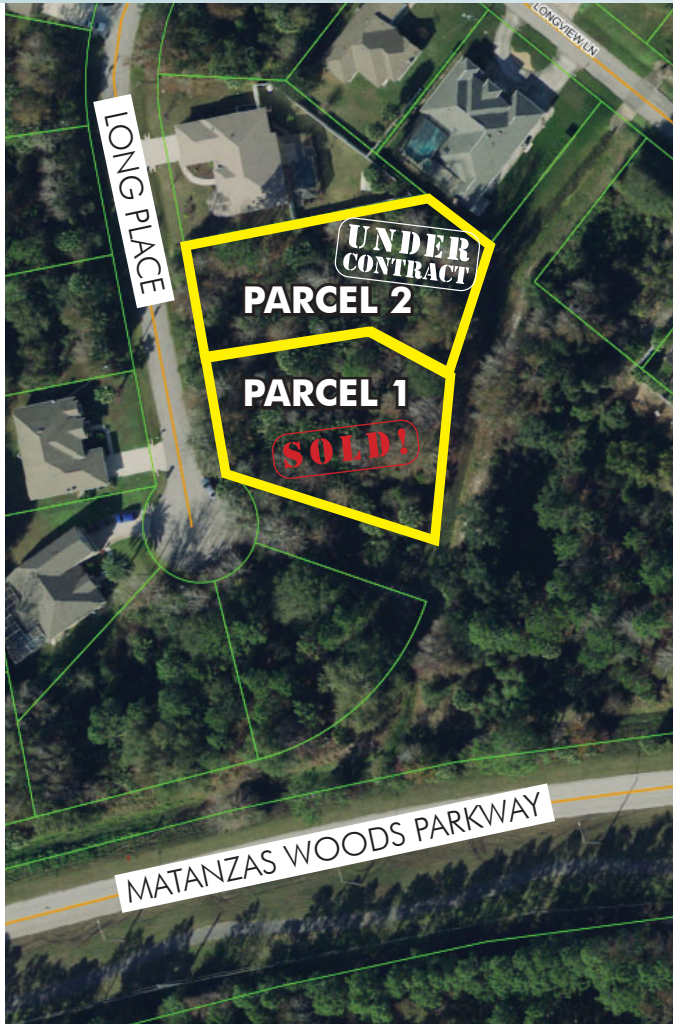

PALM COAST RESIDENTIAL - 2 LOTS

.39± acre each parcel

Palm Coast, Flagler County, FL

LOCATION

Near Matanzas Woods Parkway, Palm Coast, Flagler County, Florida, 32137.

PARCEL 1 - 21 Long Place

THIS LOT IS SOLD.

Size: .39± acre

Price: \$36,500

PARCEL 2 - 19 Long Place

THIS LOT IS UNDER CONTRACT.

Size: .39± acre

Price: \$36,500

ZONING

Residential

ROAD FRONTAGE

Frontage on Long Place

UTILITIES

Power and city water available

DESCRIPTION

Build your dream home on a cul-de-sac in the heart of Palm Coast, Florida! 2 lots available, both .39 acre. Located within an existing subdivision.