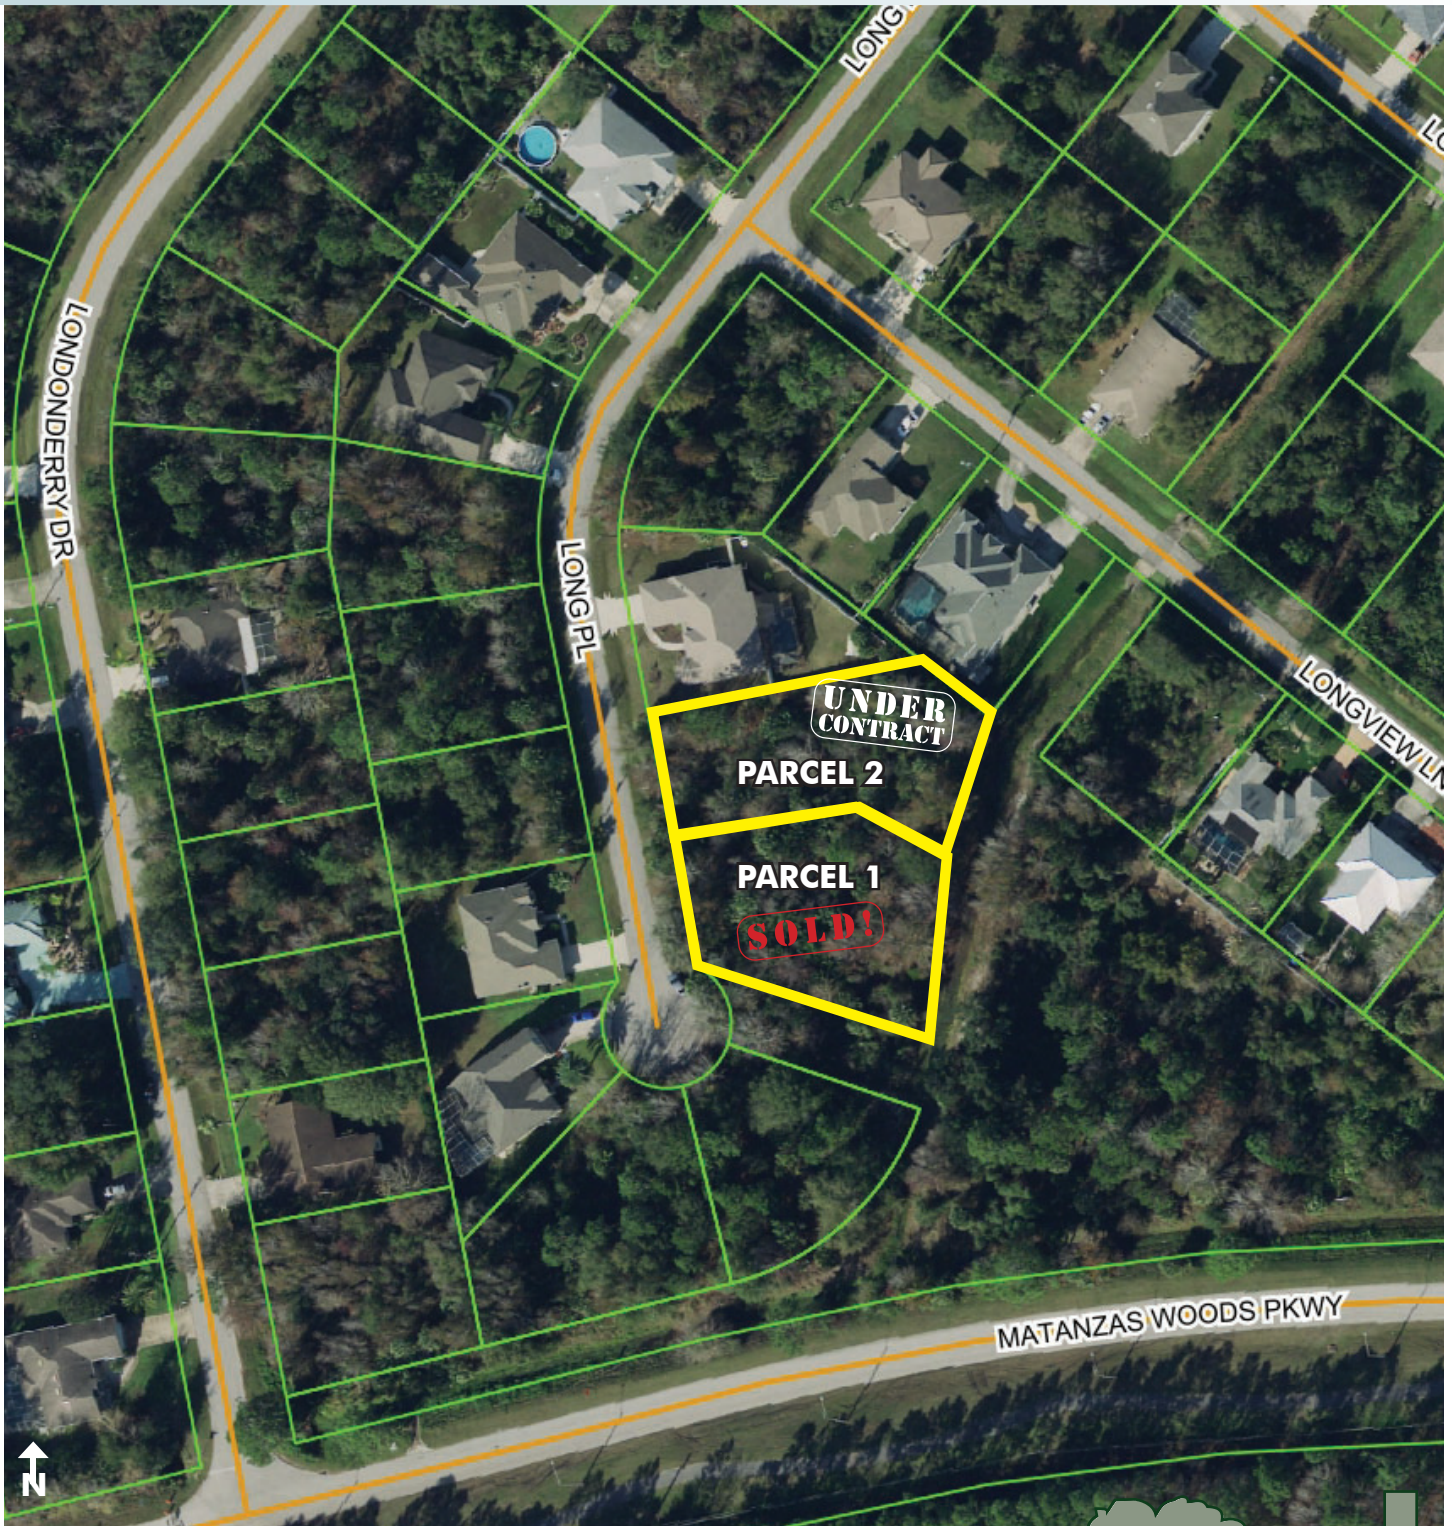

PALM COAST RESIDENTIAL - 2 LOTS

.39± acre each parcel

Palm Coast, Flagler County, FL

PROPERTY MAP

— Commercial Real Estate Investments | Management | Brokerage | Development | Land

Maury L. Carter & Associates, Inc.
407-422-3144 | www.maurycarter.com