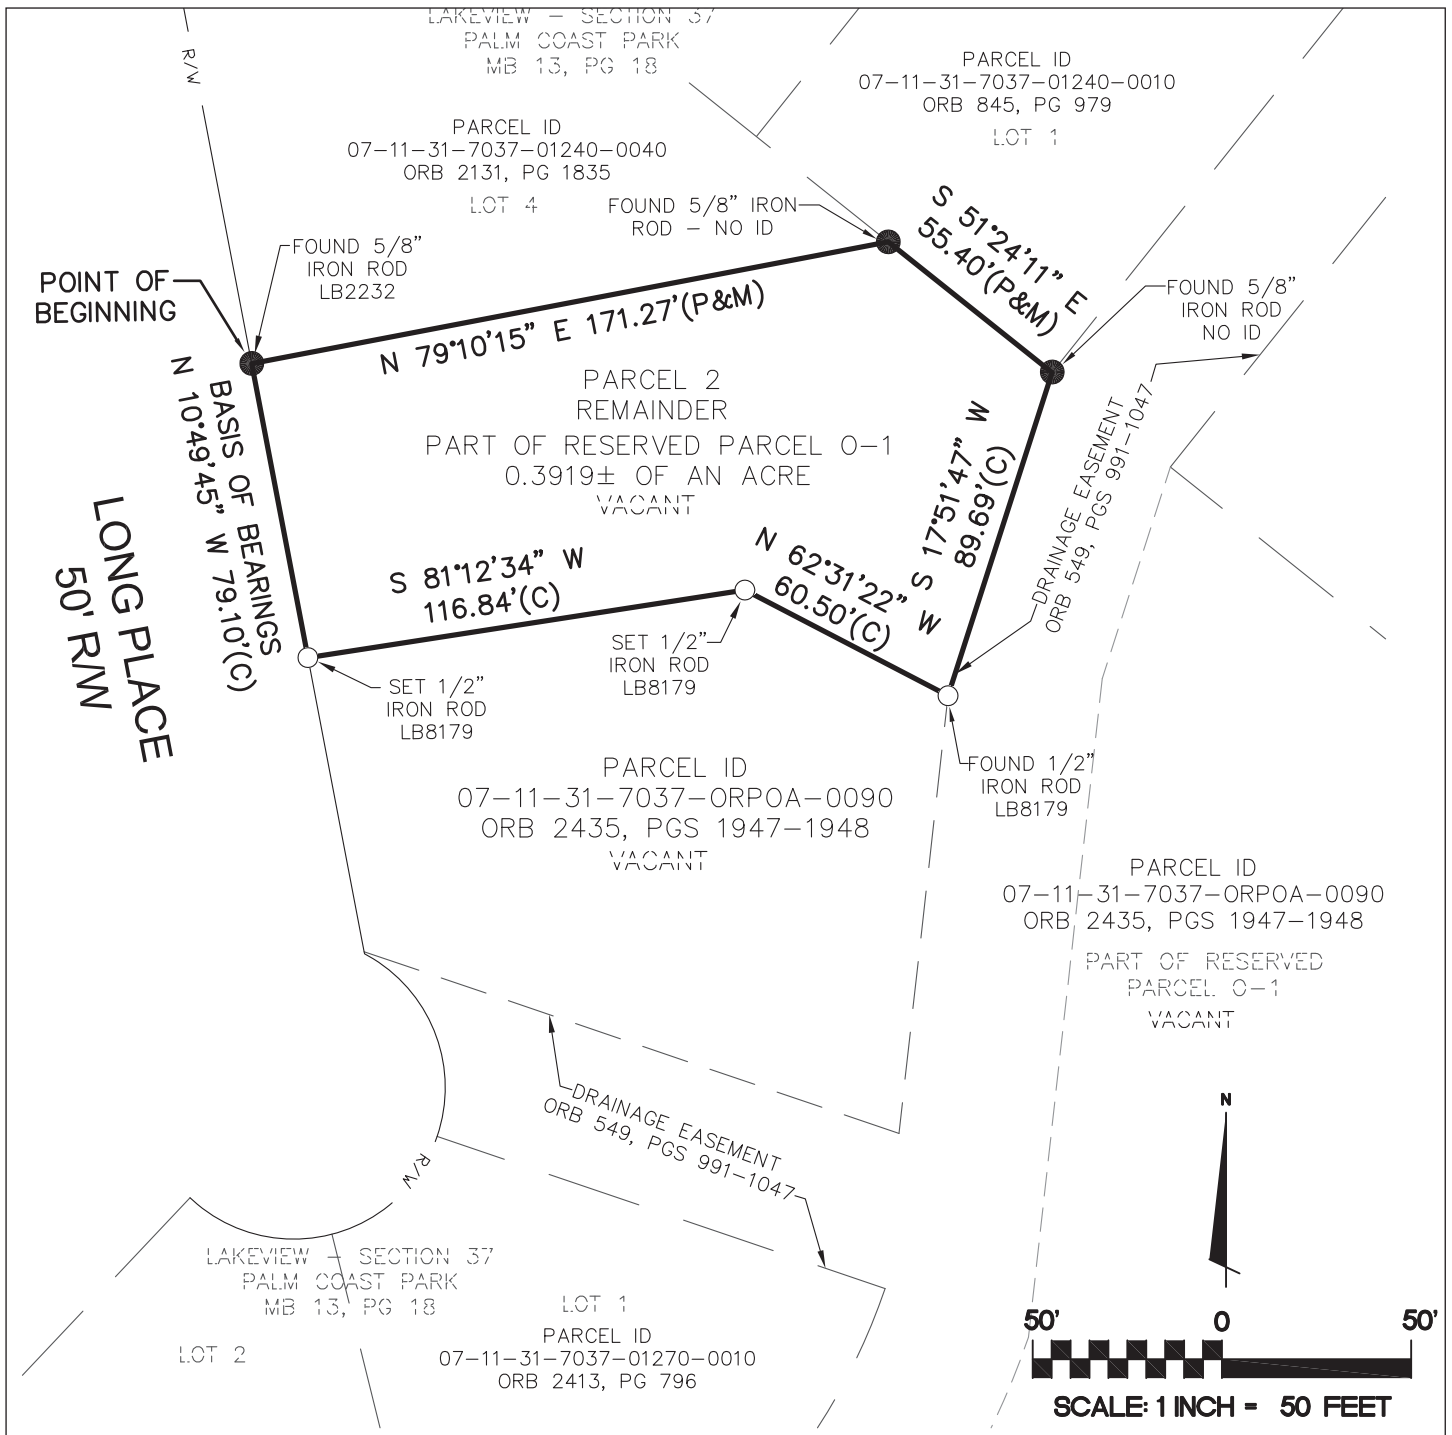

PALM COAST RESIDENTIAL - 2 LOTS

.39± acre each parcel

Palm Coast, Flagler County, FL

PARCEL 2 SURVEY

— Commercial Real Estate Investments | Management | Brokerage | Development | Land

Maury L. Carter & Associates, Inc.
407-422-3144 | www.maurycarter.com