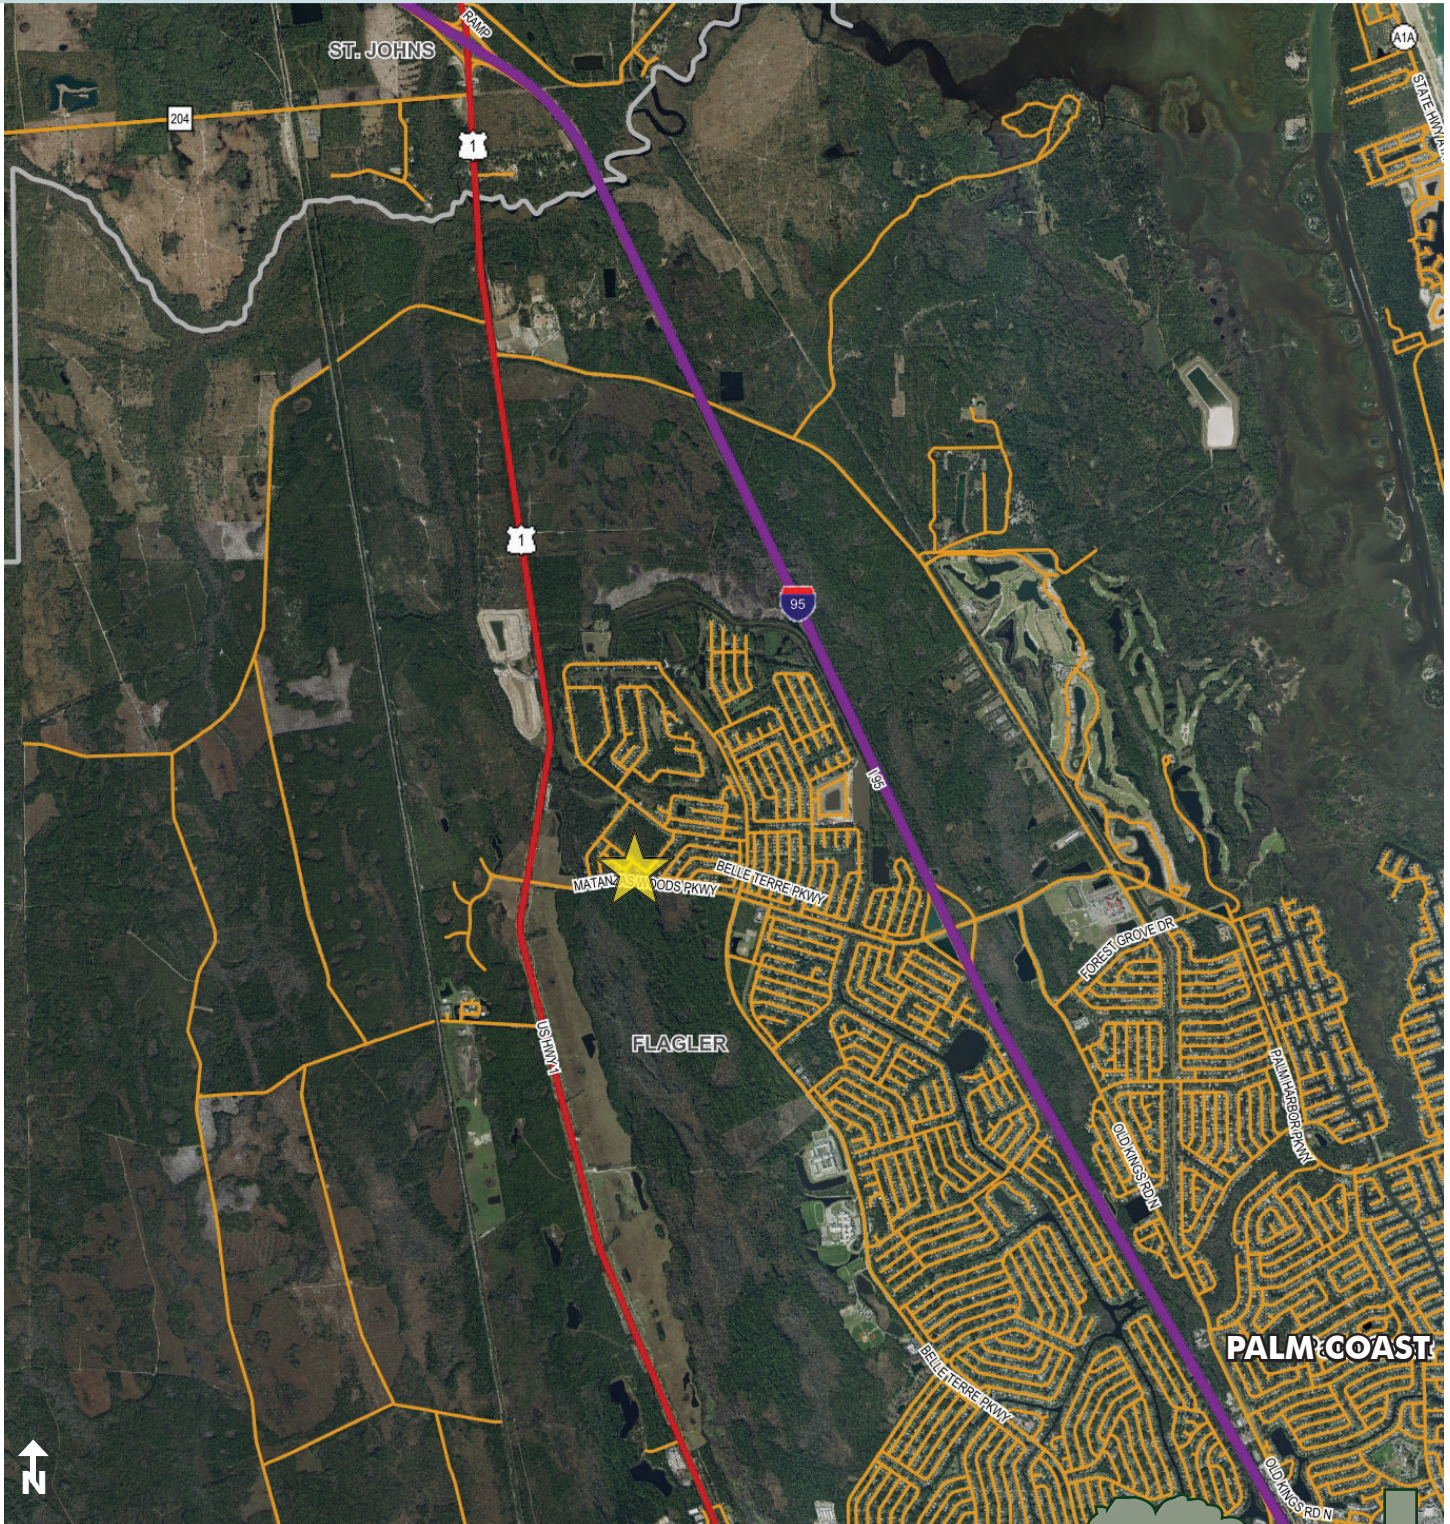

PALM COAST RESIDENTIAL - 2 LOTS

.39± acre each parcel

Palm Coast, Flagler County, FL

REGIONAL MAP

— Commercial Real Estate Investments | Management | Brokerage | Development | Land

Maury L. Carter & Associates, Inc.
407-422-3144 | www.maurycarter.com