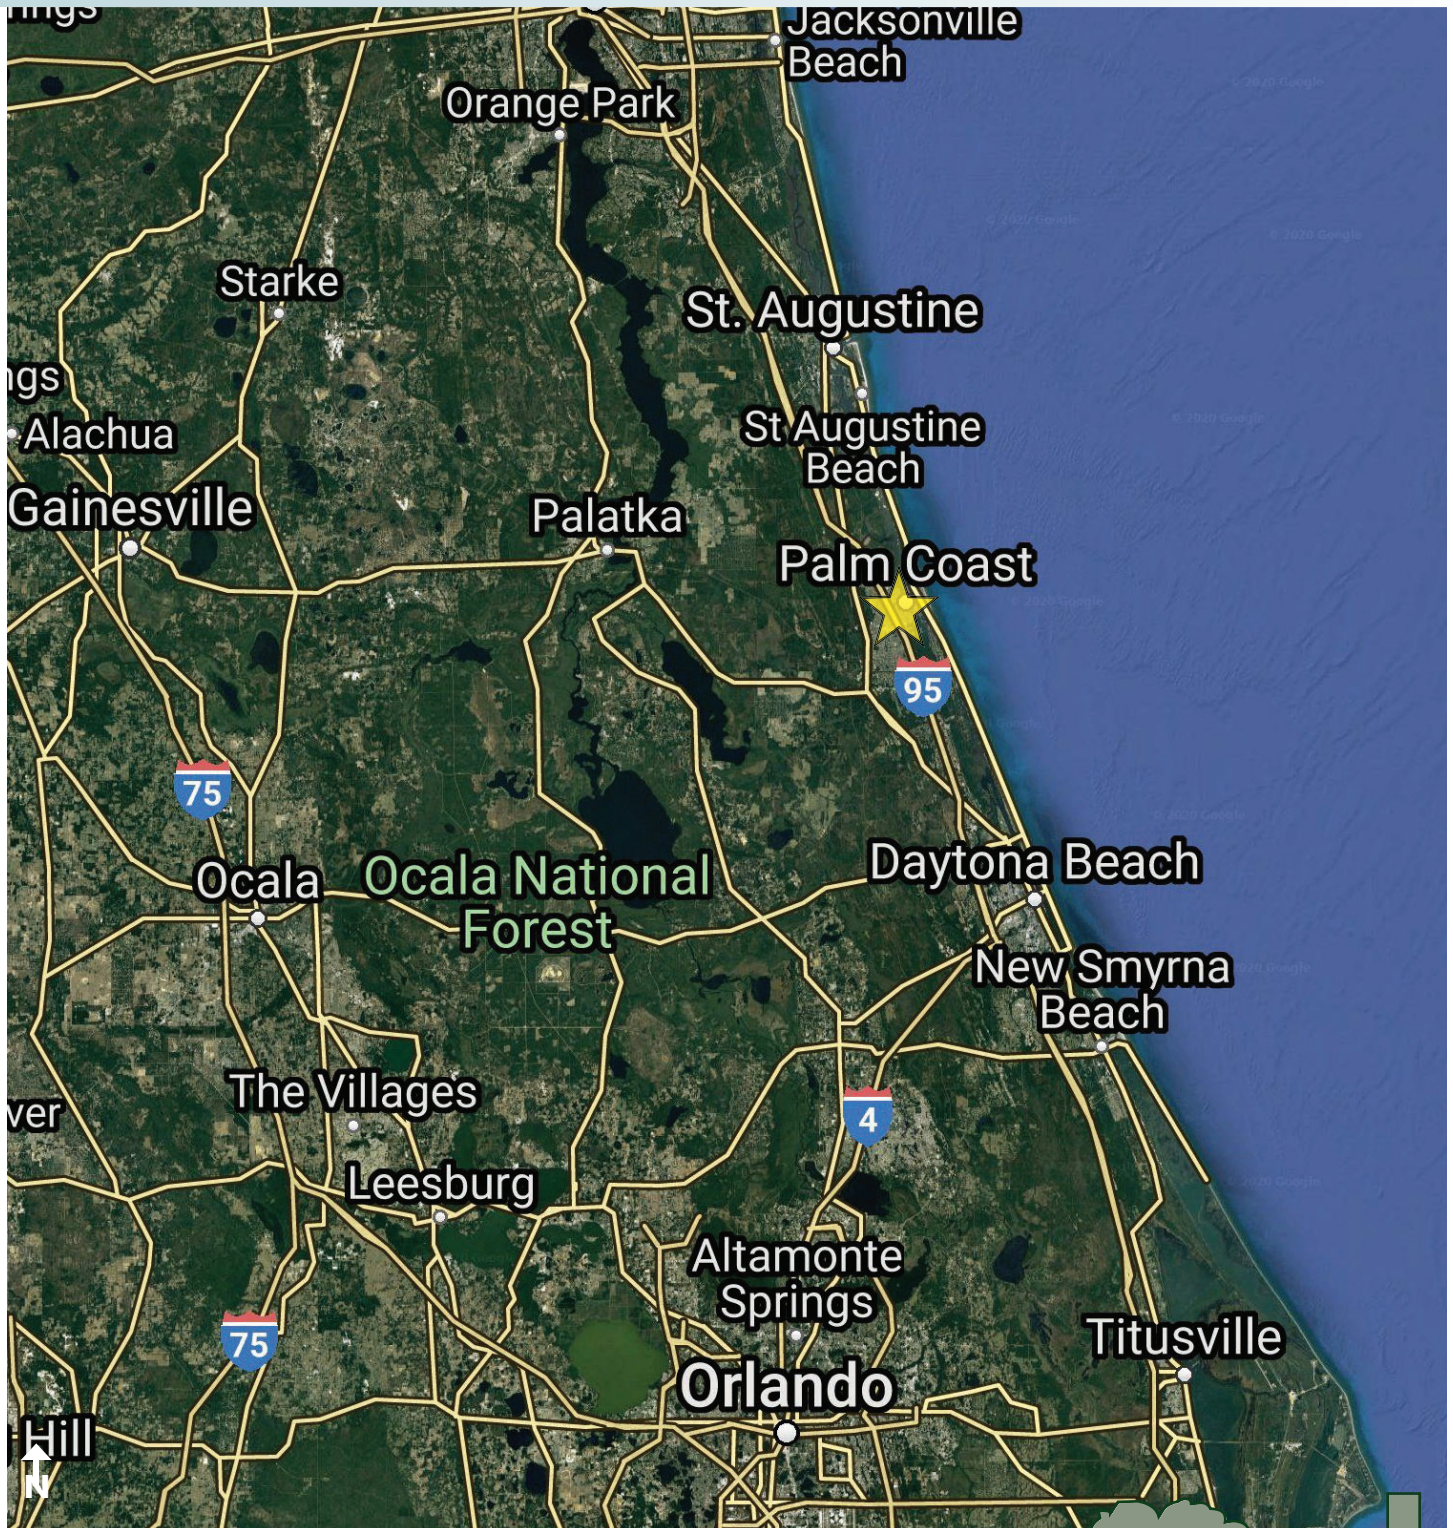

PALM COAST RESIDENTIAL - 2 LOTS

.39± acre each parcel

Palm Coast, Flagler County, FL

LOCATION MAP

— Commercial Real Estate Investments | Management | Brokerage | Development | Land

Maury L. Carter & Associates, Inc.
407-422-3144 | www.maurycarter.com