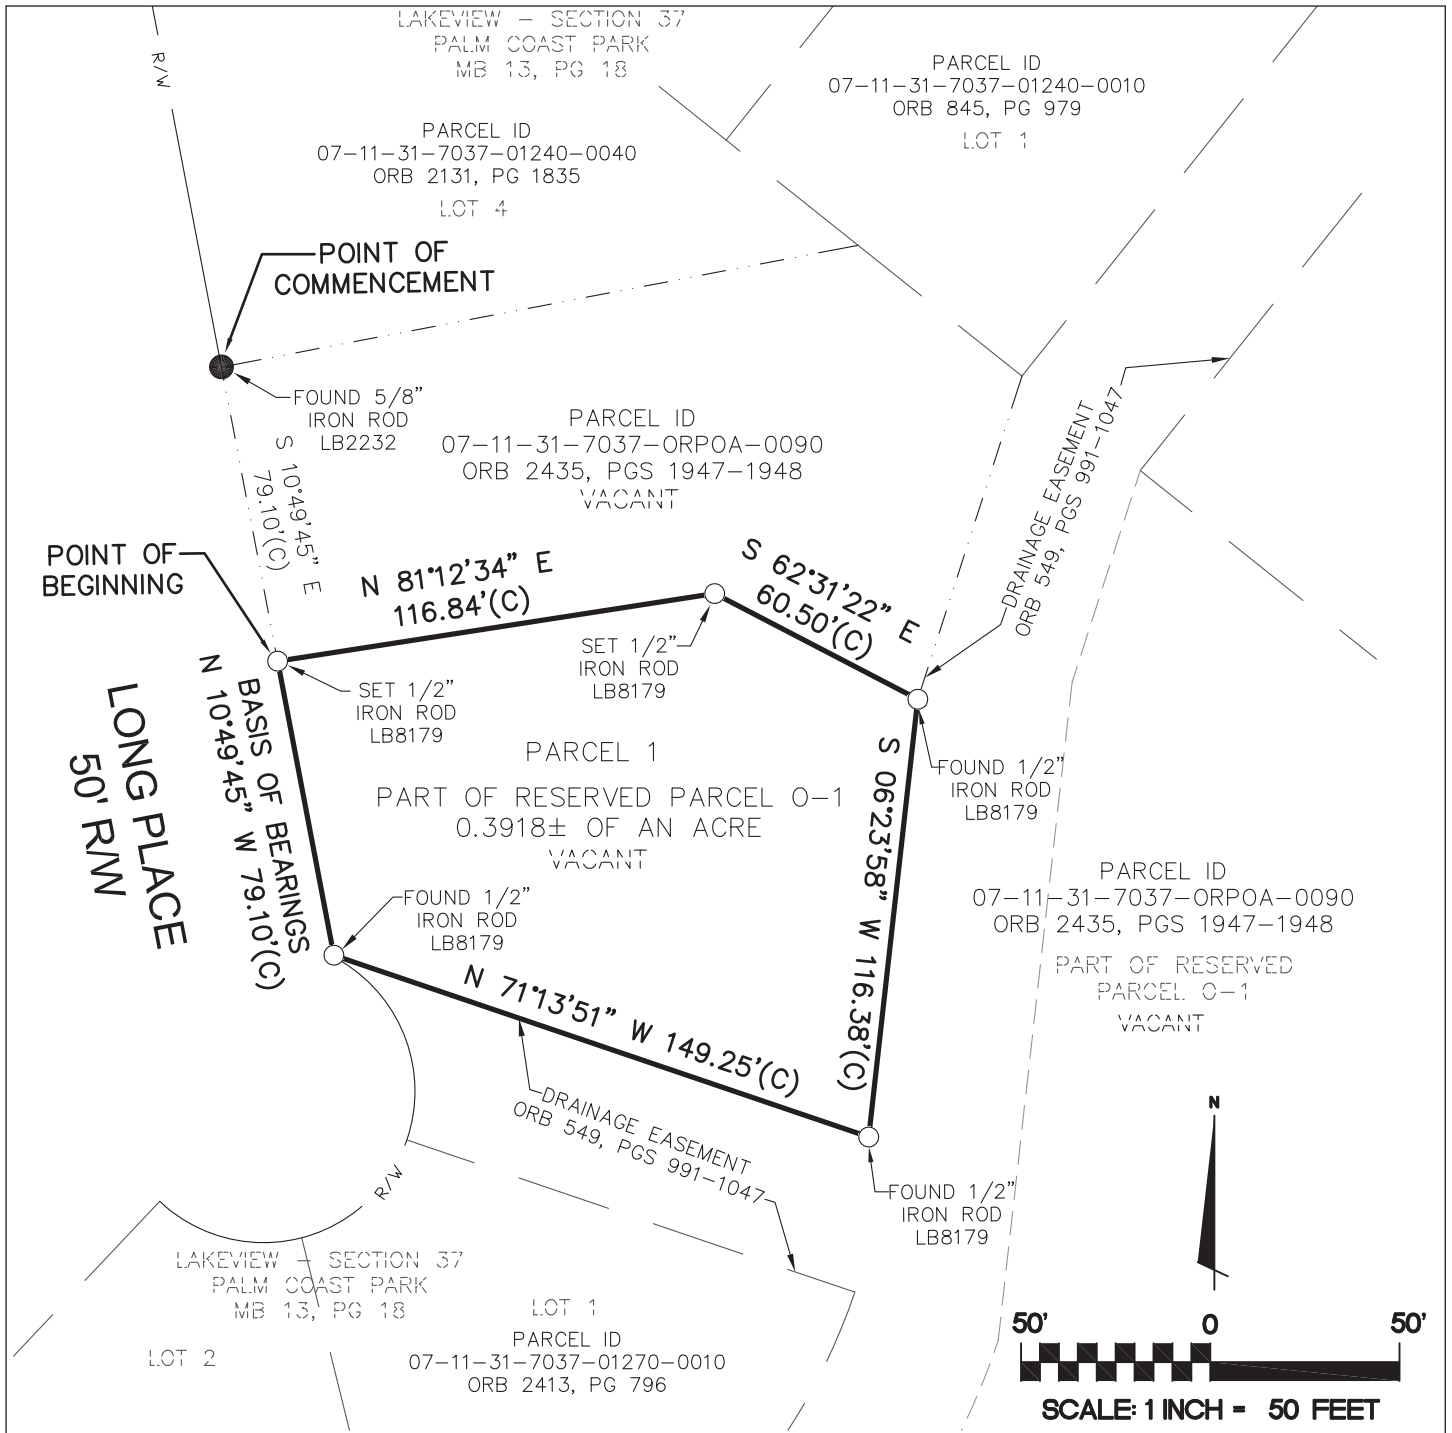

PALM COAST RESIDENTIAL - 2 LOTS

.39± acre each parcel

Palm Coast, Flagler County, FL

PARCEL 1 SURVEY

— Commercial Real Estate Investments | Management | Brokerage | Development | Land

Maury L. Carter & Associates, Inc.
407-422-3144 | www.maurycarter.com