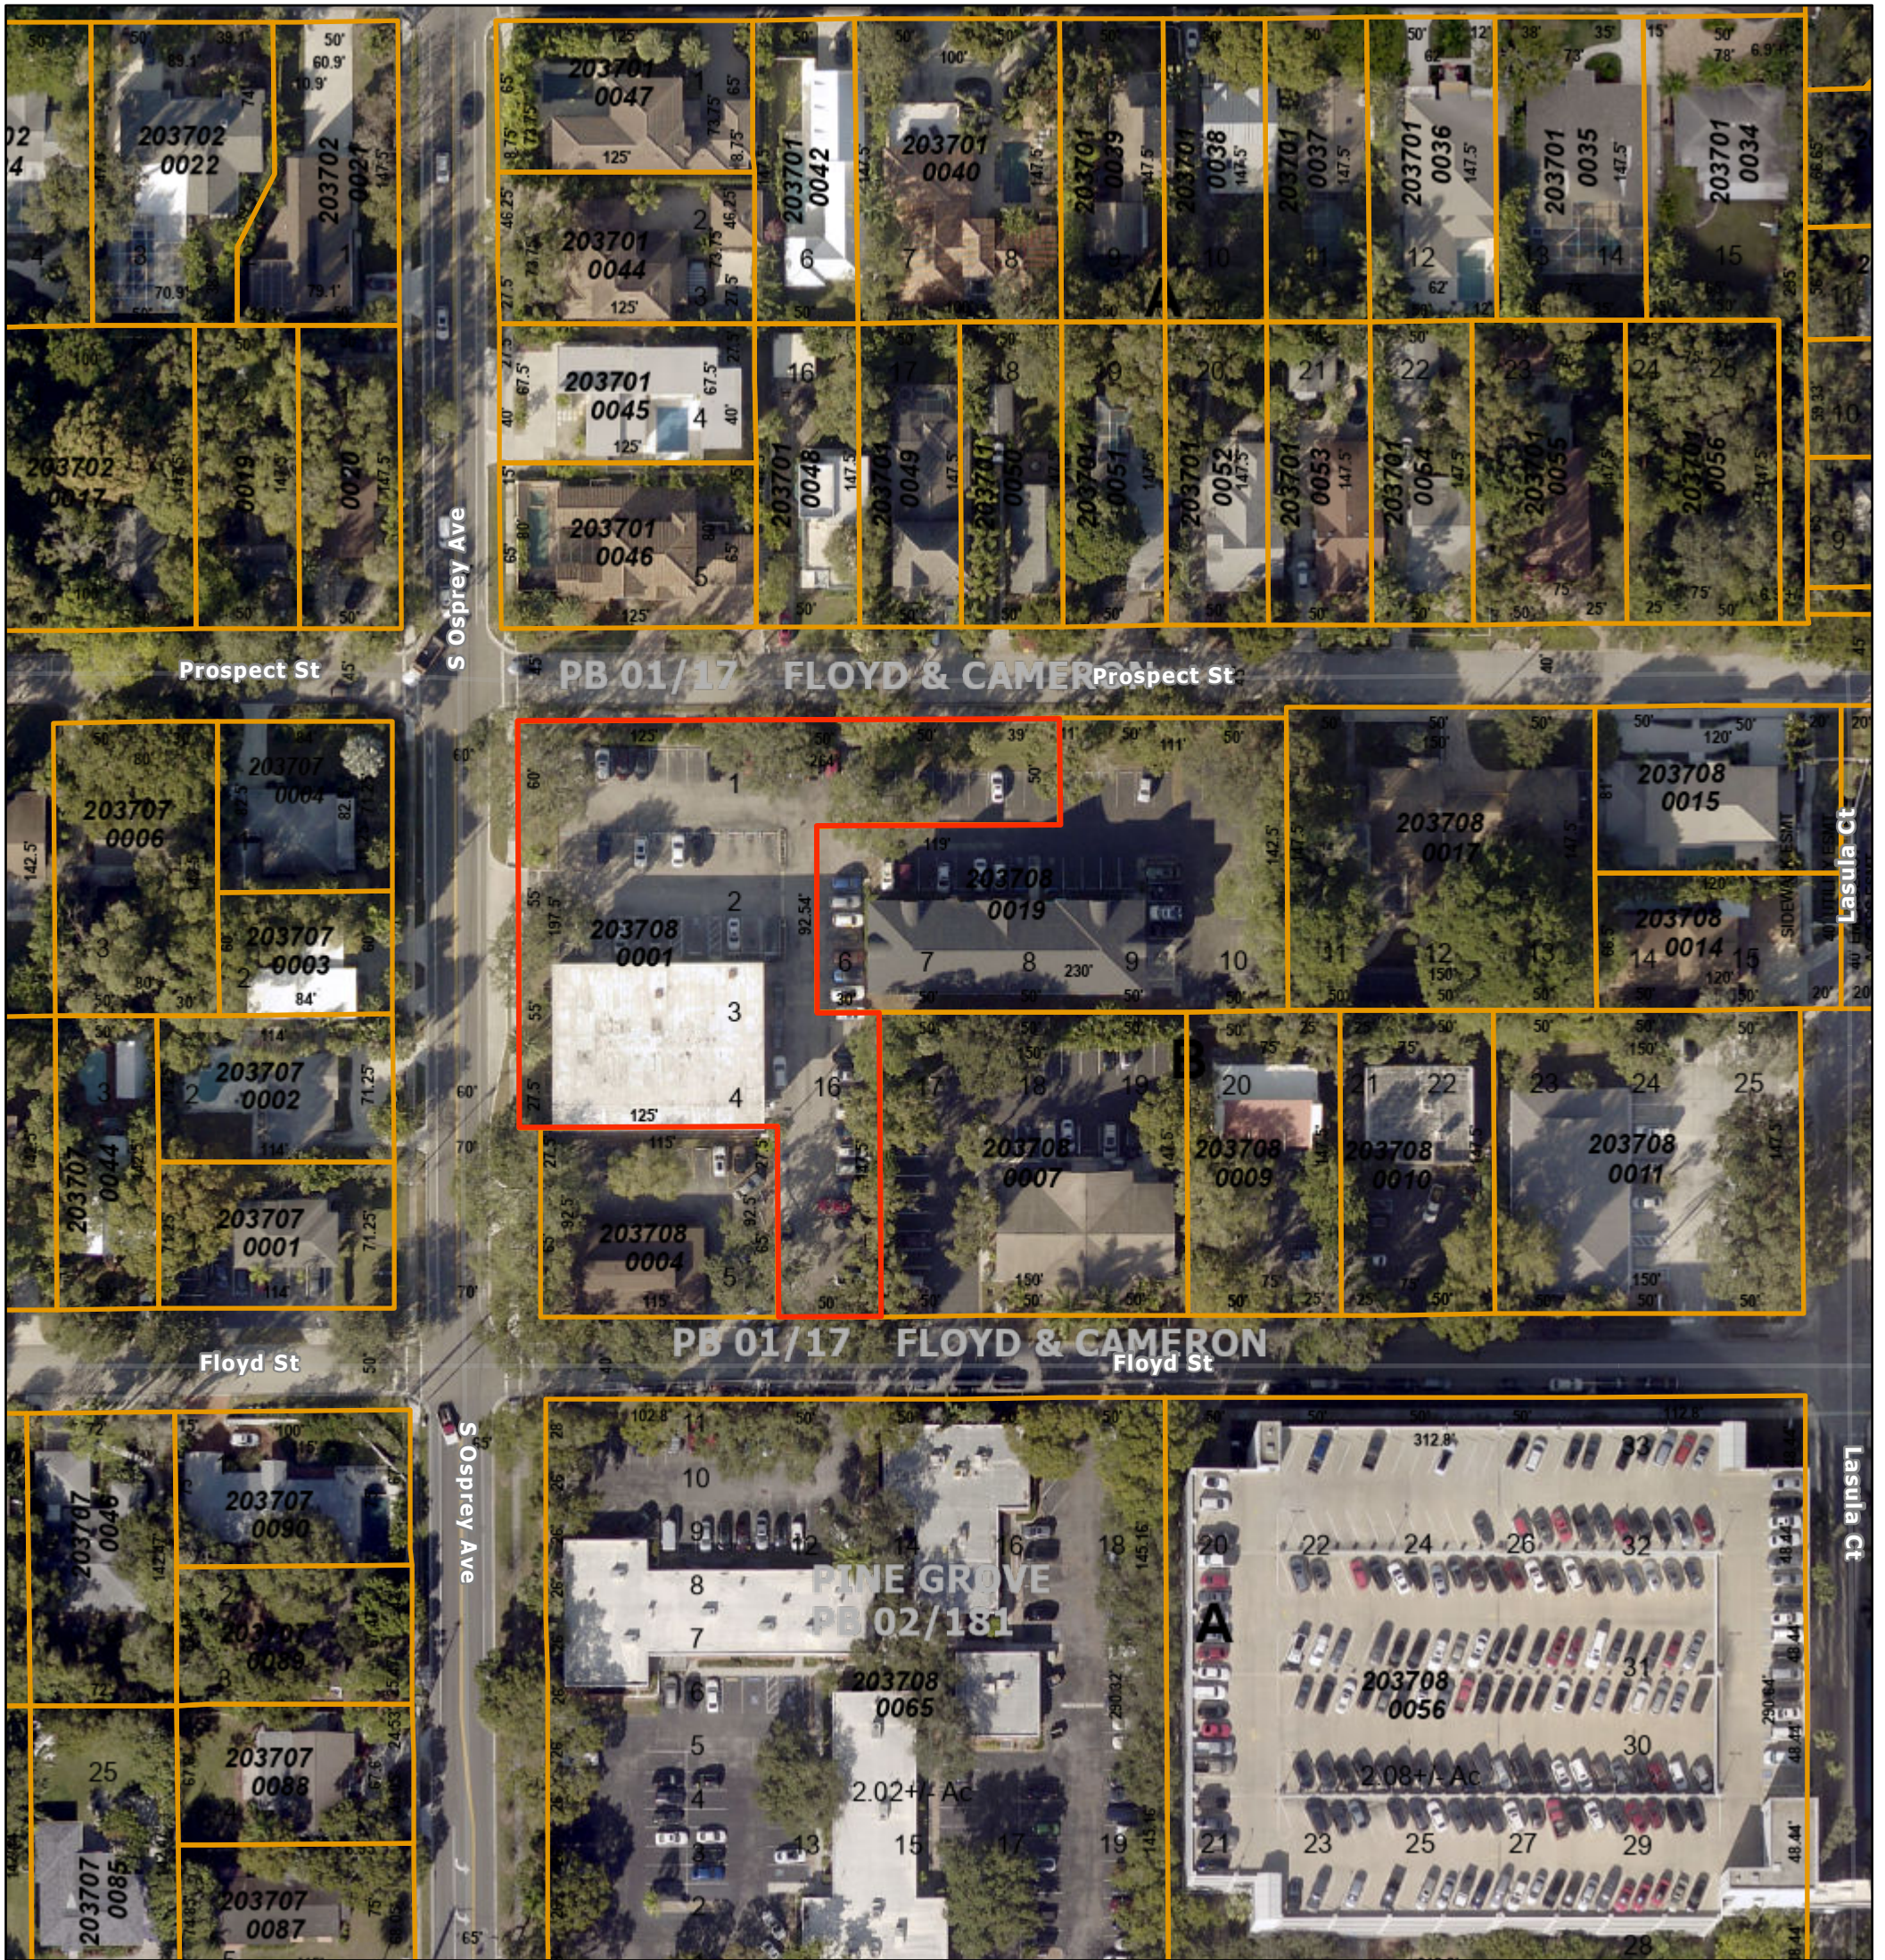

AERIAL Osprey Ave Medical Center Sarasota, FL

7/27/2020, 11:14:38 AM

- Override 1
- 2020 Parcels

1:1,128