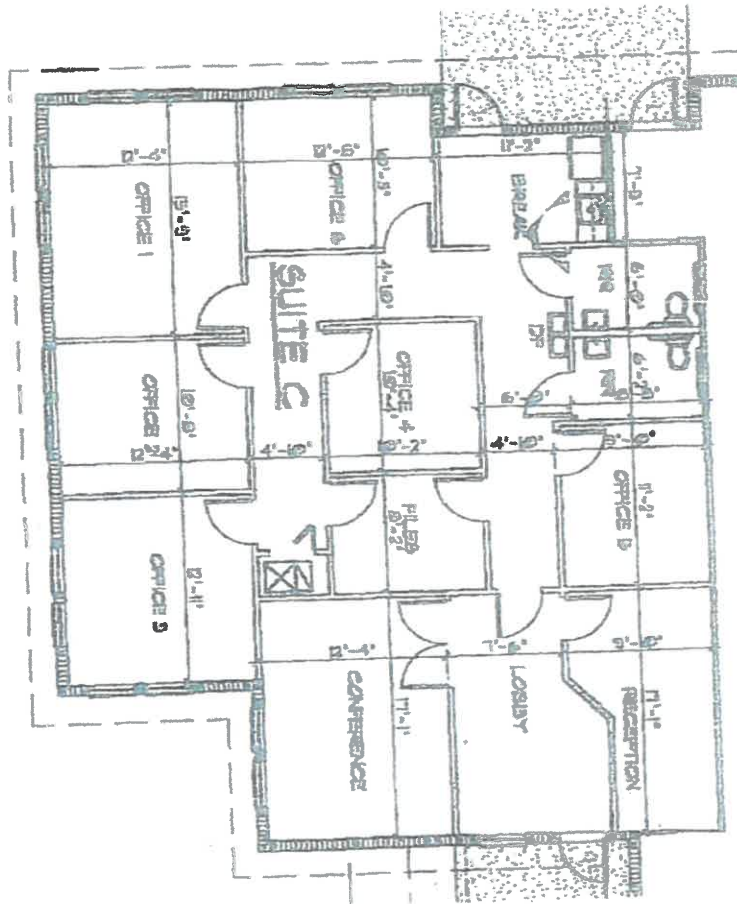

INSTRUMENT # 2002203913
54 PGS

SUITE C
1,901 square feet