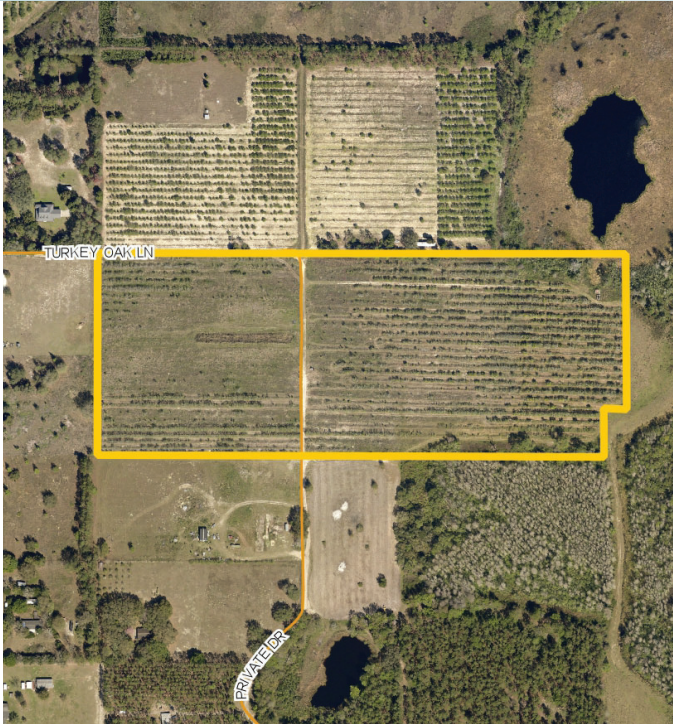

TURKEY OAK GROVE

25.61 ± acres
Lake County, FL

SOLD!

LAND FOR SALE

LOCATION

Turkey Oak Lane, Clermont, Florida 34711. Just 7 miles from downtown Clermont and 25 miles from Orlando.

SIZE

25.61 ± acres

PRICE

NOW \$195,000 (was \$320,000)

ZONING

Agricultural

ROAD FRONTAGE

650' ± on Turkey Oak Lane

UTILITIES

Power from Turkey Oak Lane

PARCEL ID

242325050000100000

DESCRIPTION

Own your part of old Florida citrus industry history with this former producing citrus grove.

Offering subject to errors, omission, prior sale or withdrawal without notice.