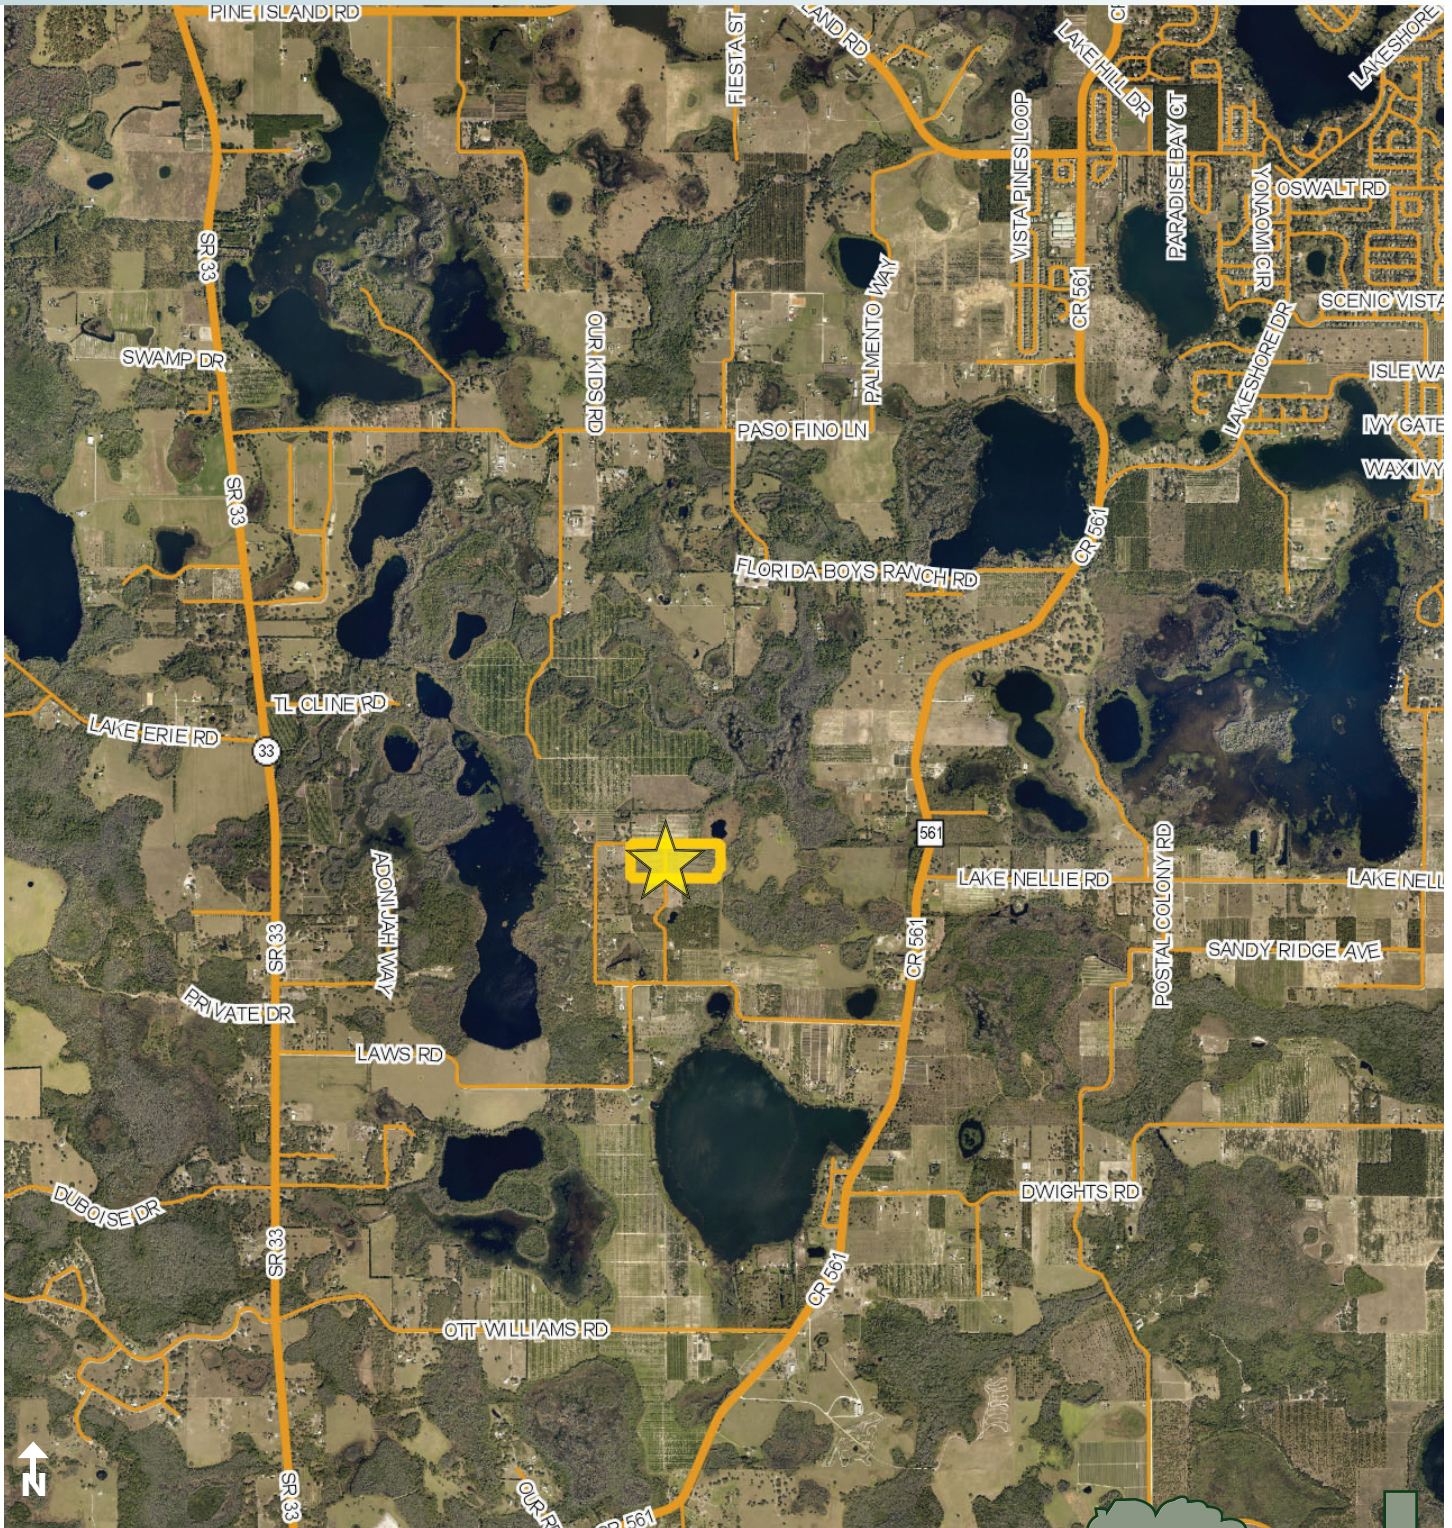

WETLANDS MAP

TURKEY OAK GROVE

25.61 ± acres
Lake County, FL

SOLD!

REGIONAL MAP

— Commercial Real Estate Investments | Management | Brokerage | Development | Land

Maury L. Carter & Associates, Inc.
407-422-3144 | www.maurycarter.com