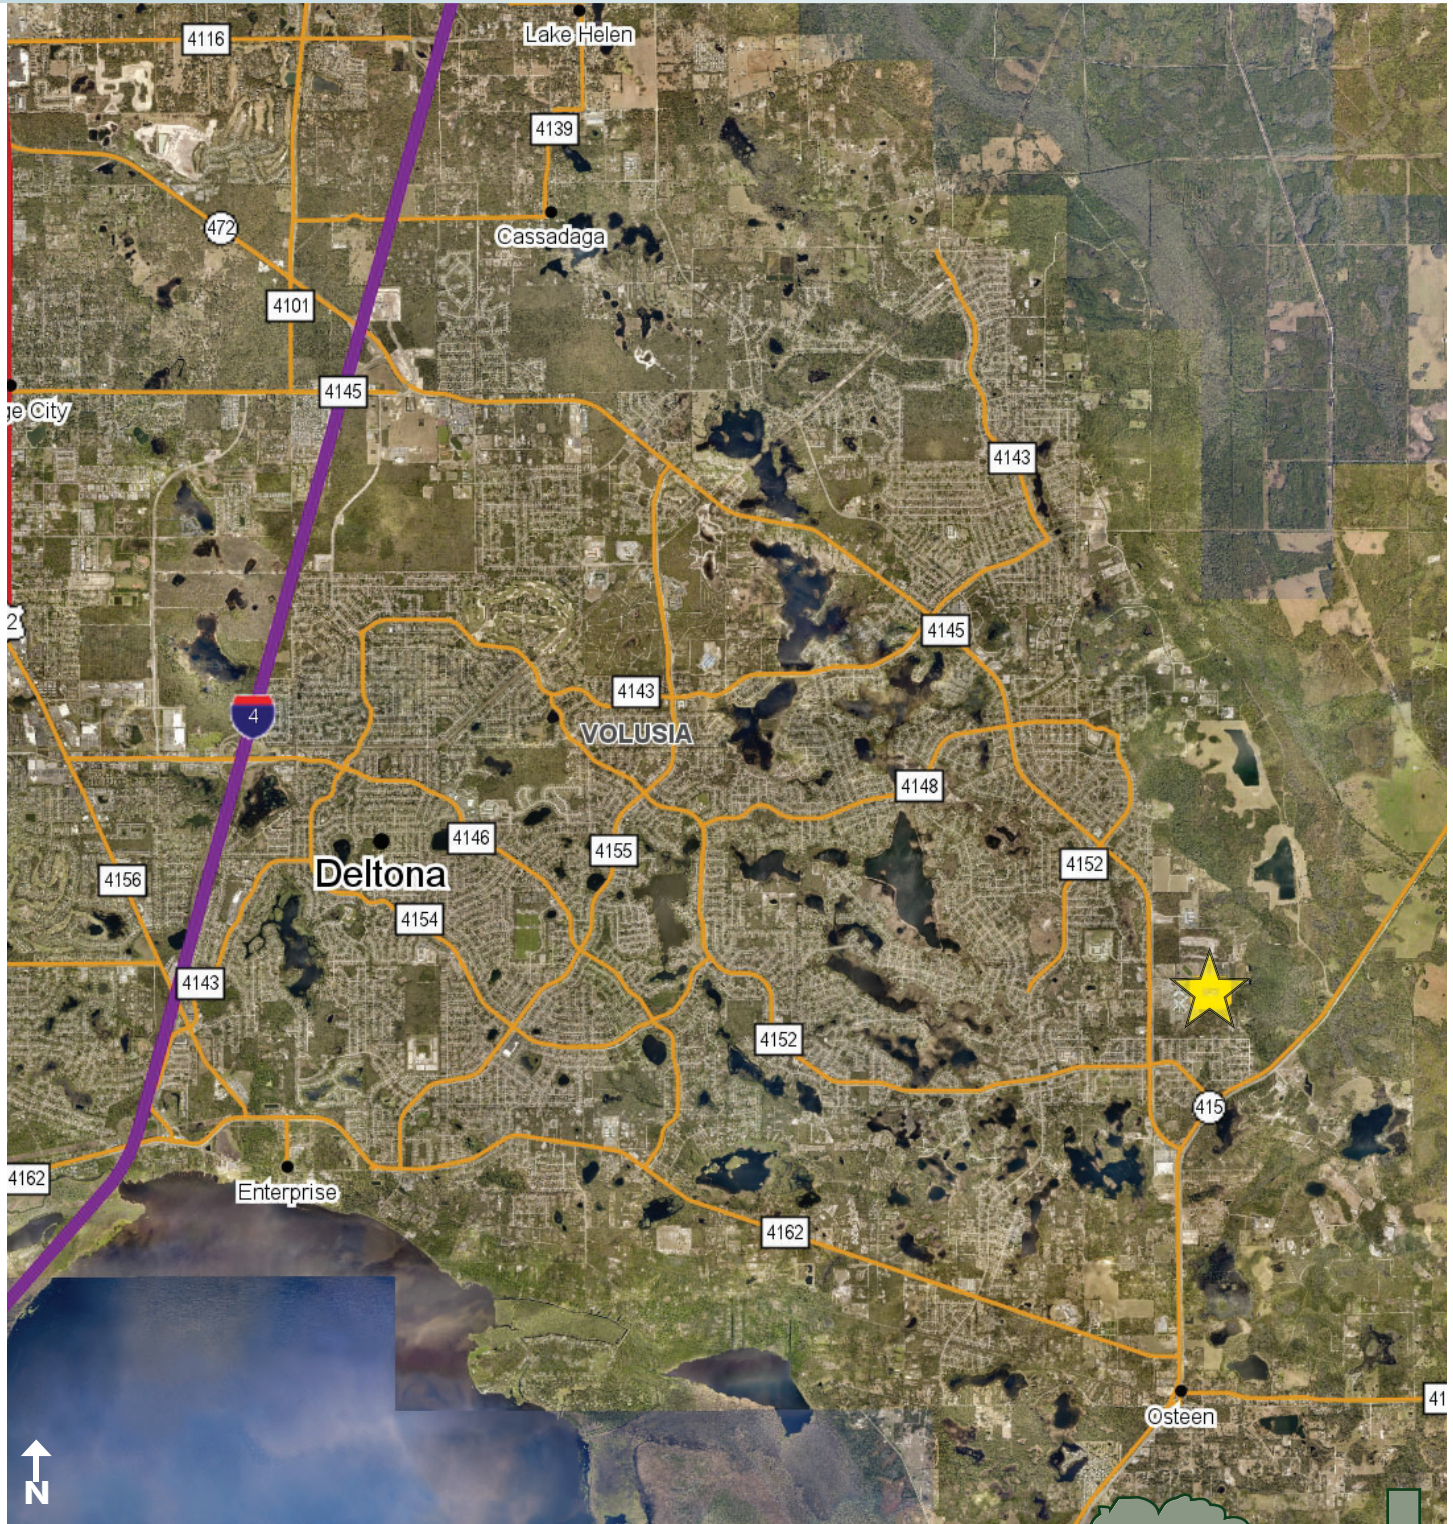

PROPERTY MAP

OSTEEN CEMETERY RD

19.08 ± acres

Deltona, Volusia County, FL

**UNDER
CONTRACT**

REGIONAL MAP

— Commercial Real Estate Investments | Management | Brokerage | Development | Land

Maury L. Carter & Associates, Inc.
407-422-3144 | www.maurycarter.com