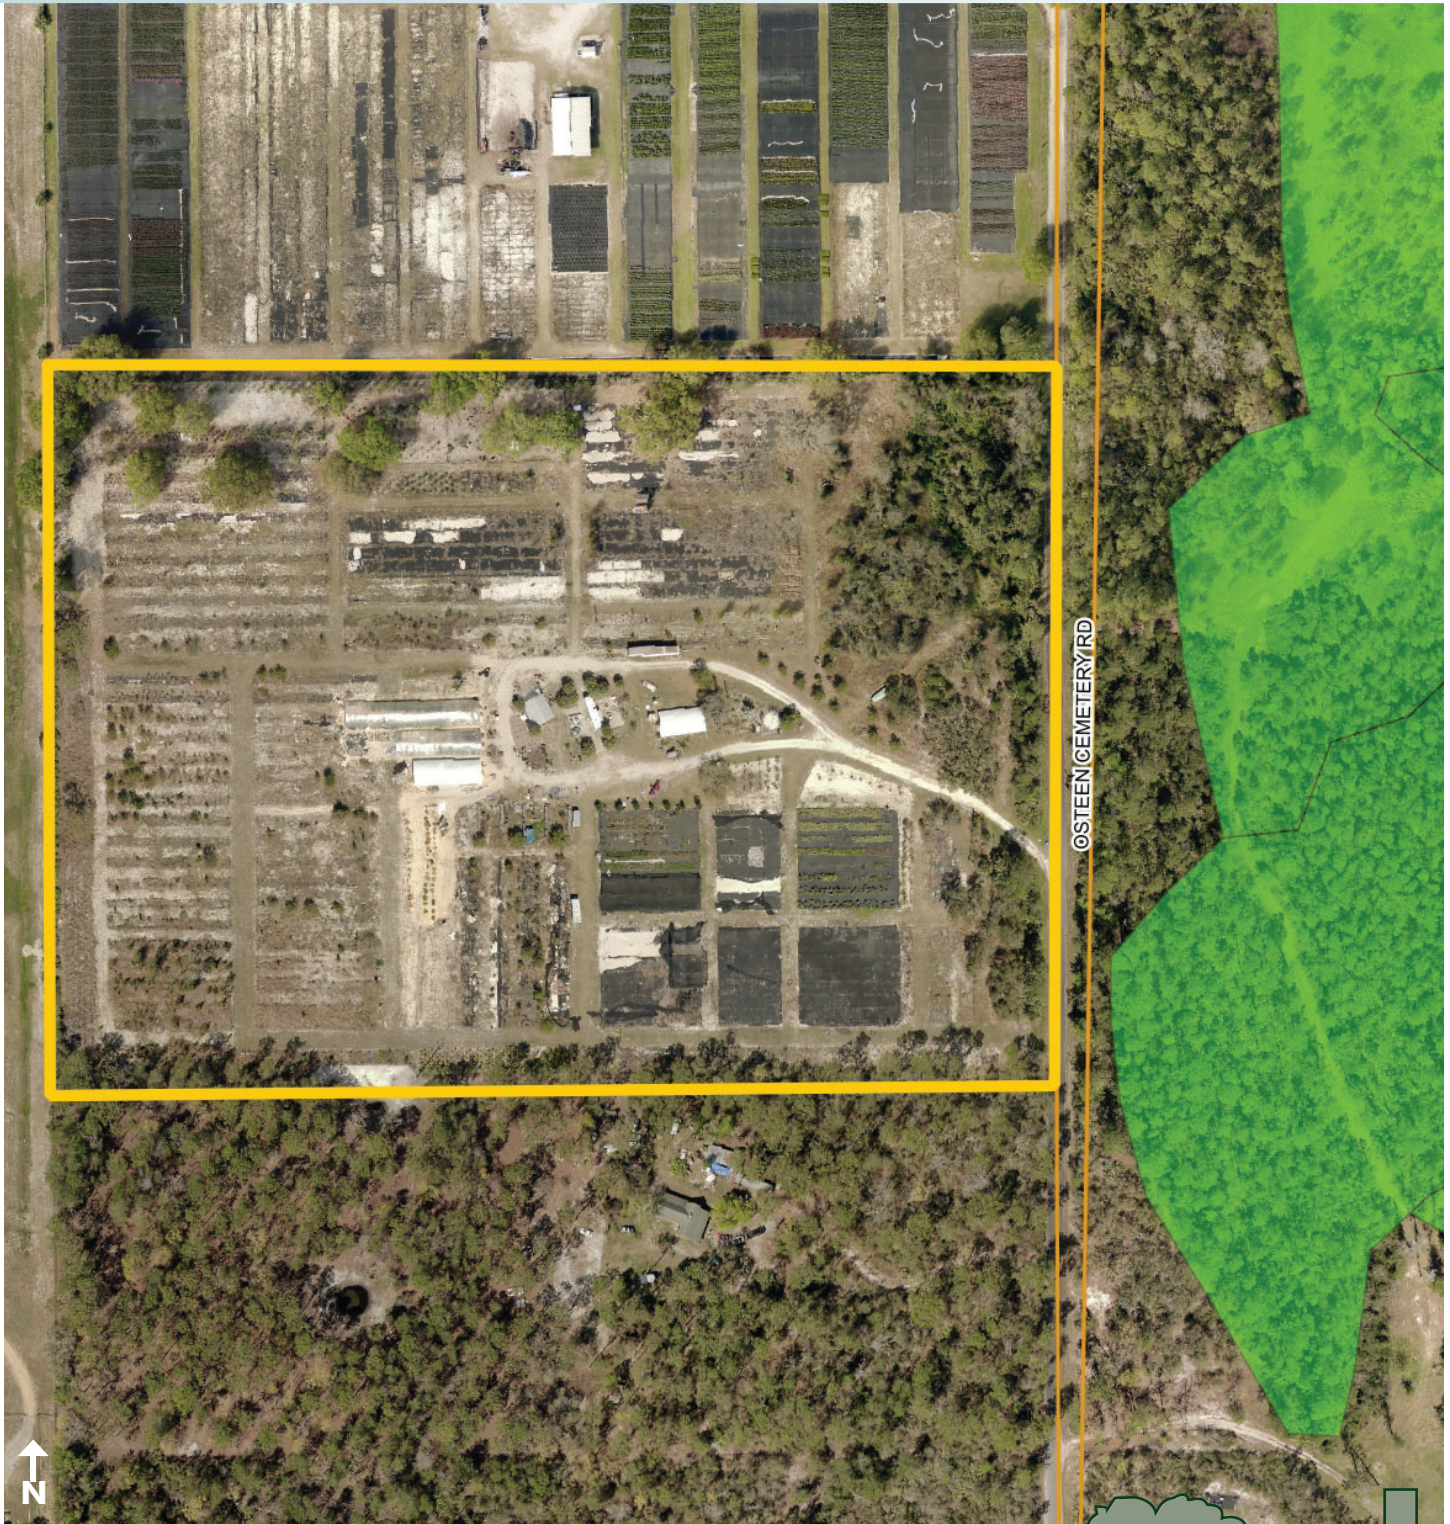

LOCATION MAP

OSTEEN CEMETERY RD

19.08 ± acres

Deltona, Volusia County, FL

**UNDER
CONTRACT**

WETLAND MAP

— Commercial Real Estate Investments | Management | Brokerage | Development | Land

Maury L. Carter & Associates, Inc.
407-422-3144 | www.maurycarter.com