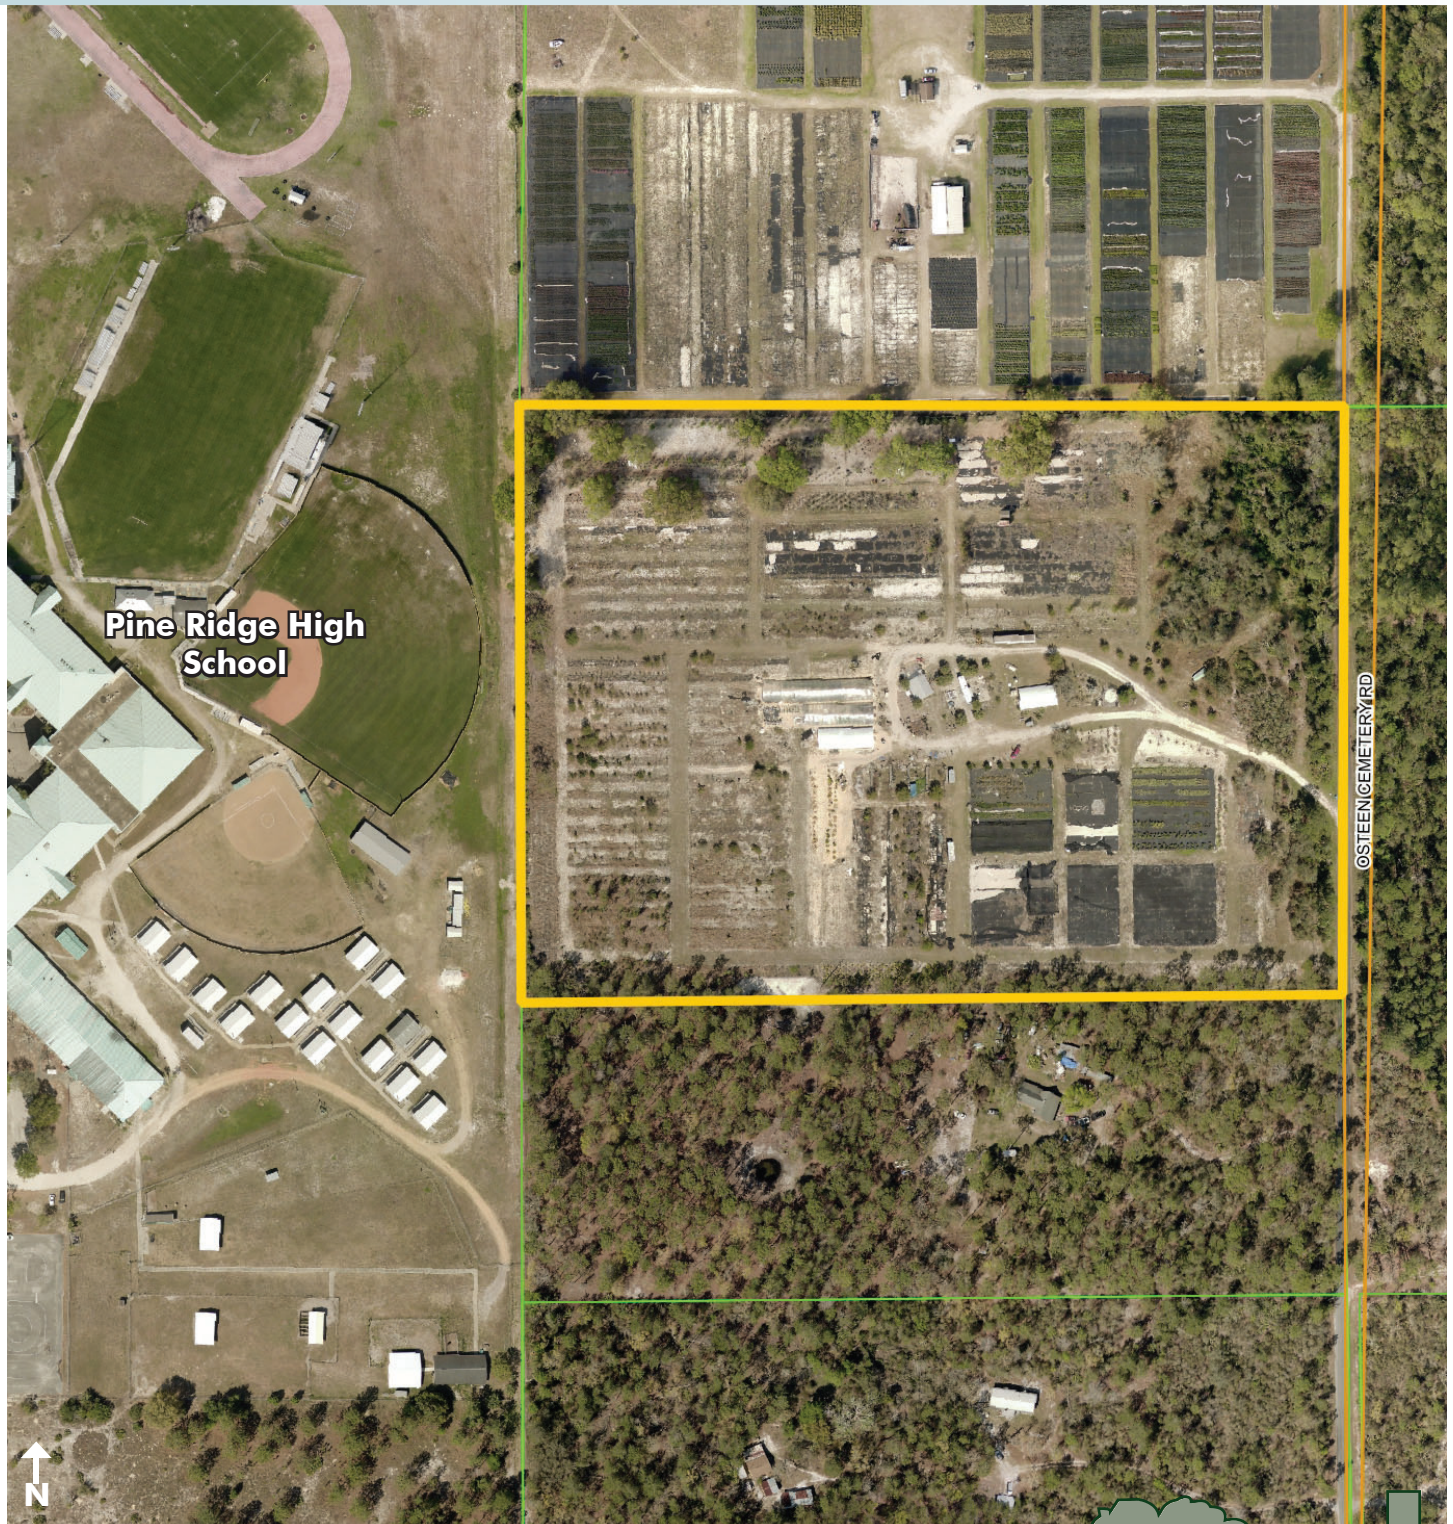

OSTEEN CEMETERY RD

19.08 ± acres

Deltona, Volusia County, FL

**UNDER
CONTRACT**

PROPERTY MAP

— Commercial Real Estate Investments | Management | Brokerage | Development | Land

Maury L. Carter & Associates, Inc.
407-422-3144 | www.maurycarter.com