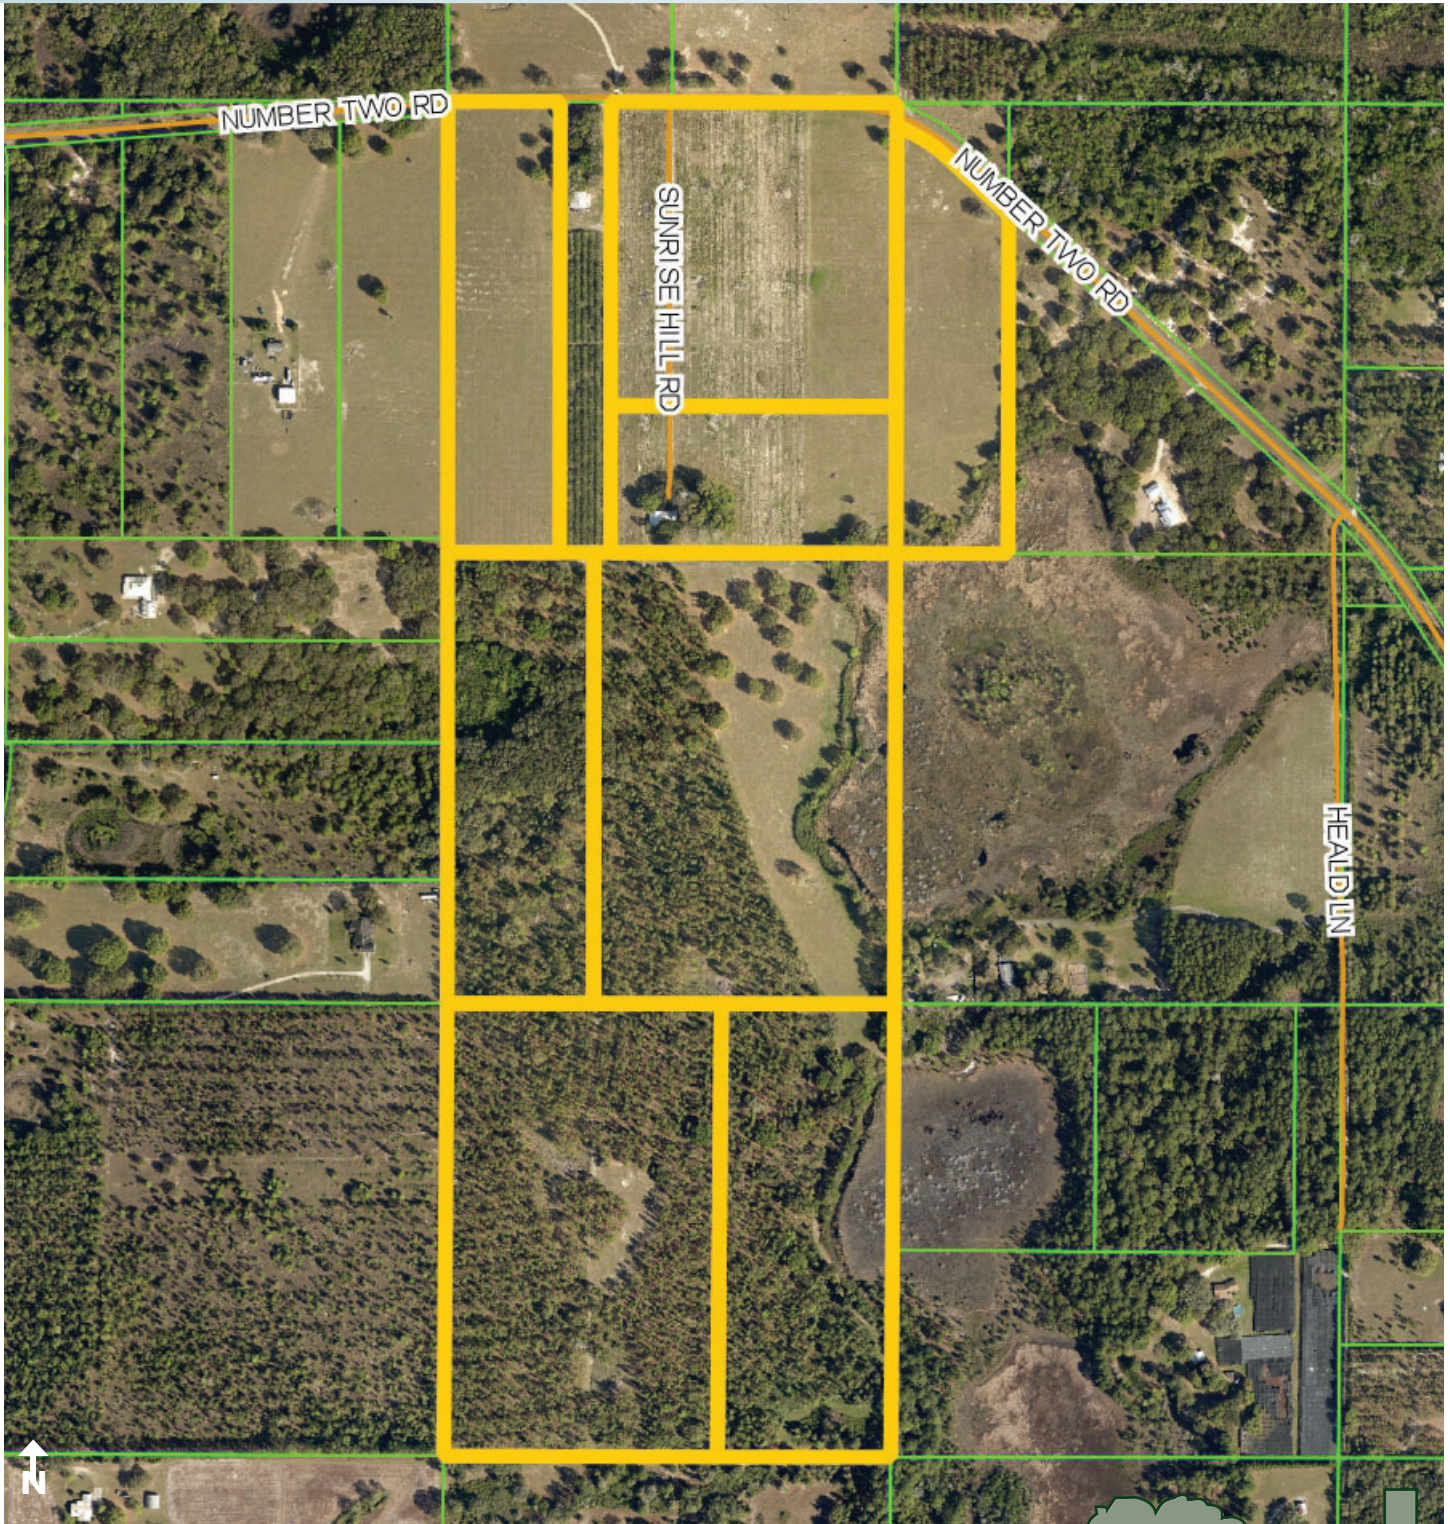

PLEASANT FARMS

125.32± acres

Howey-in-the-Hills, Lake County, FL

SOLD!

PROPERTY MAP

— Commercial Real Estate Investments | Management | Brokerage | Development | Land

Maury L. Carter & Associates, Inc.
407-422-3144 | www.maurycarter.com