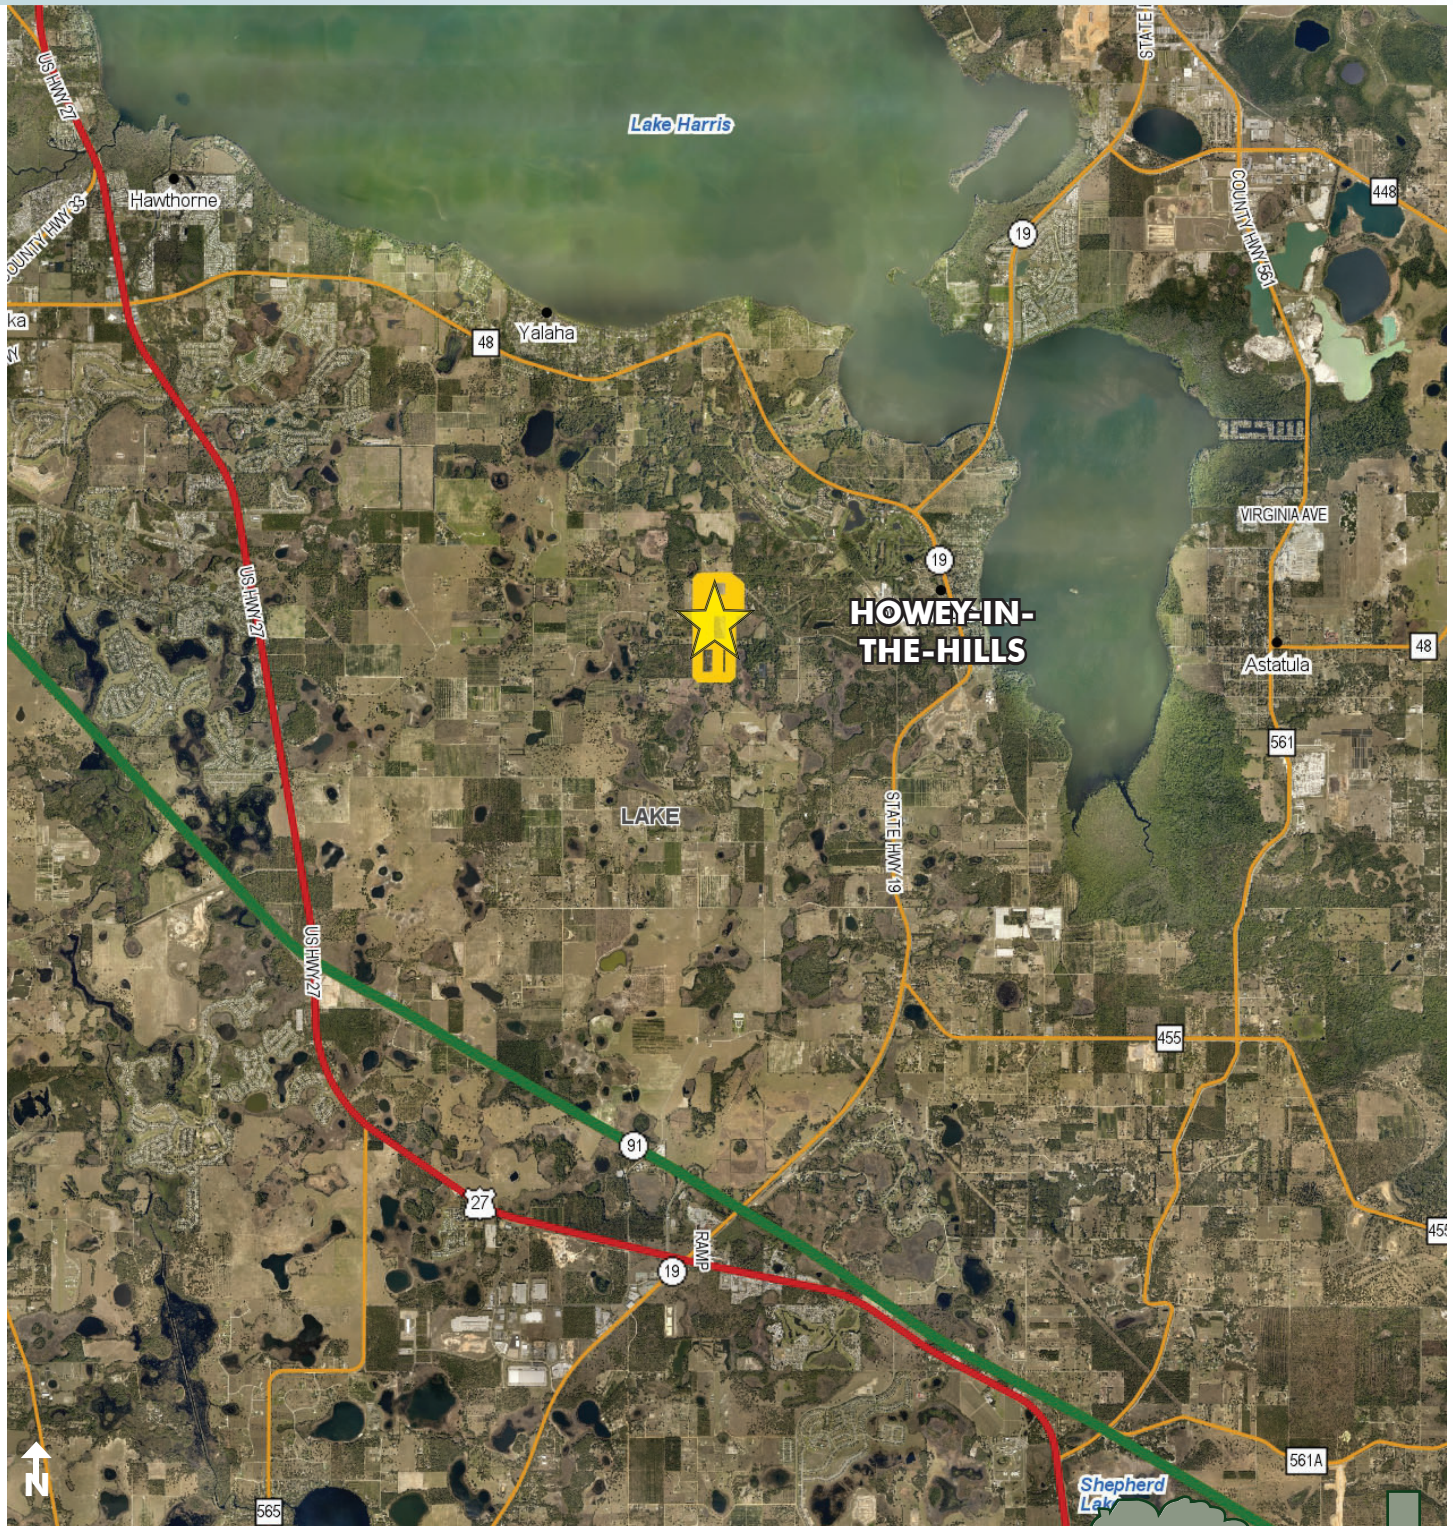

PROPERTY MAP

PLEASANT FARMS

125.32± acres

Howey-in-the-Hills, Lake County, FL

SOLD!

REGIONAL MAP

— Commercial Real Estate Investments | Management | Brokerage | Development | Land

Maury L. Carter & Associates, Inc.
407-422-3144 | www.maurycarter.com