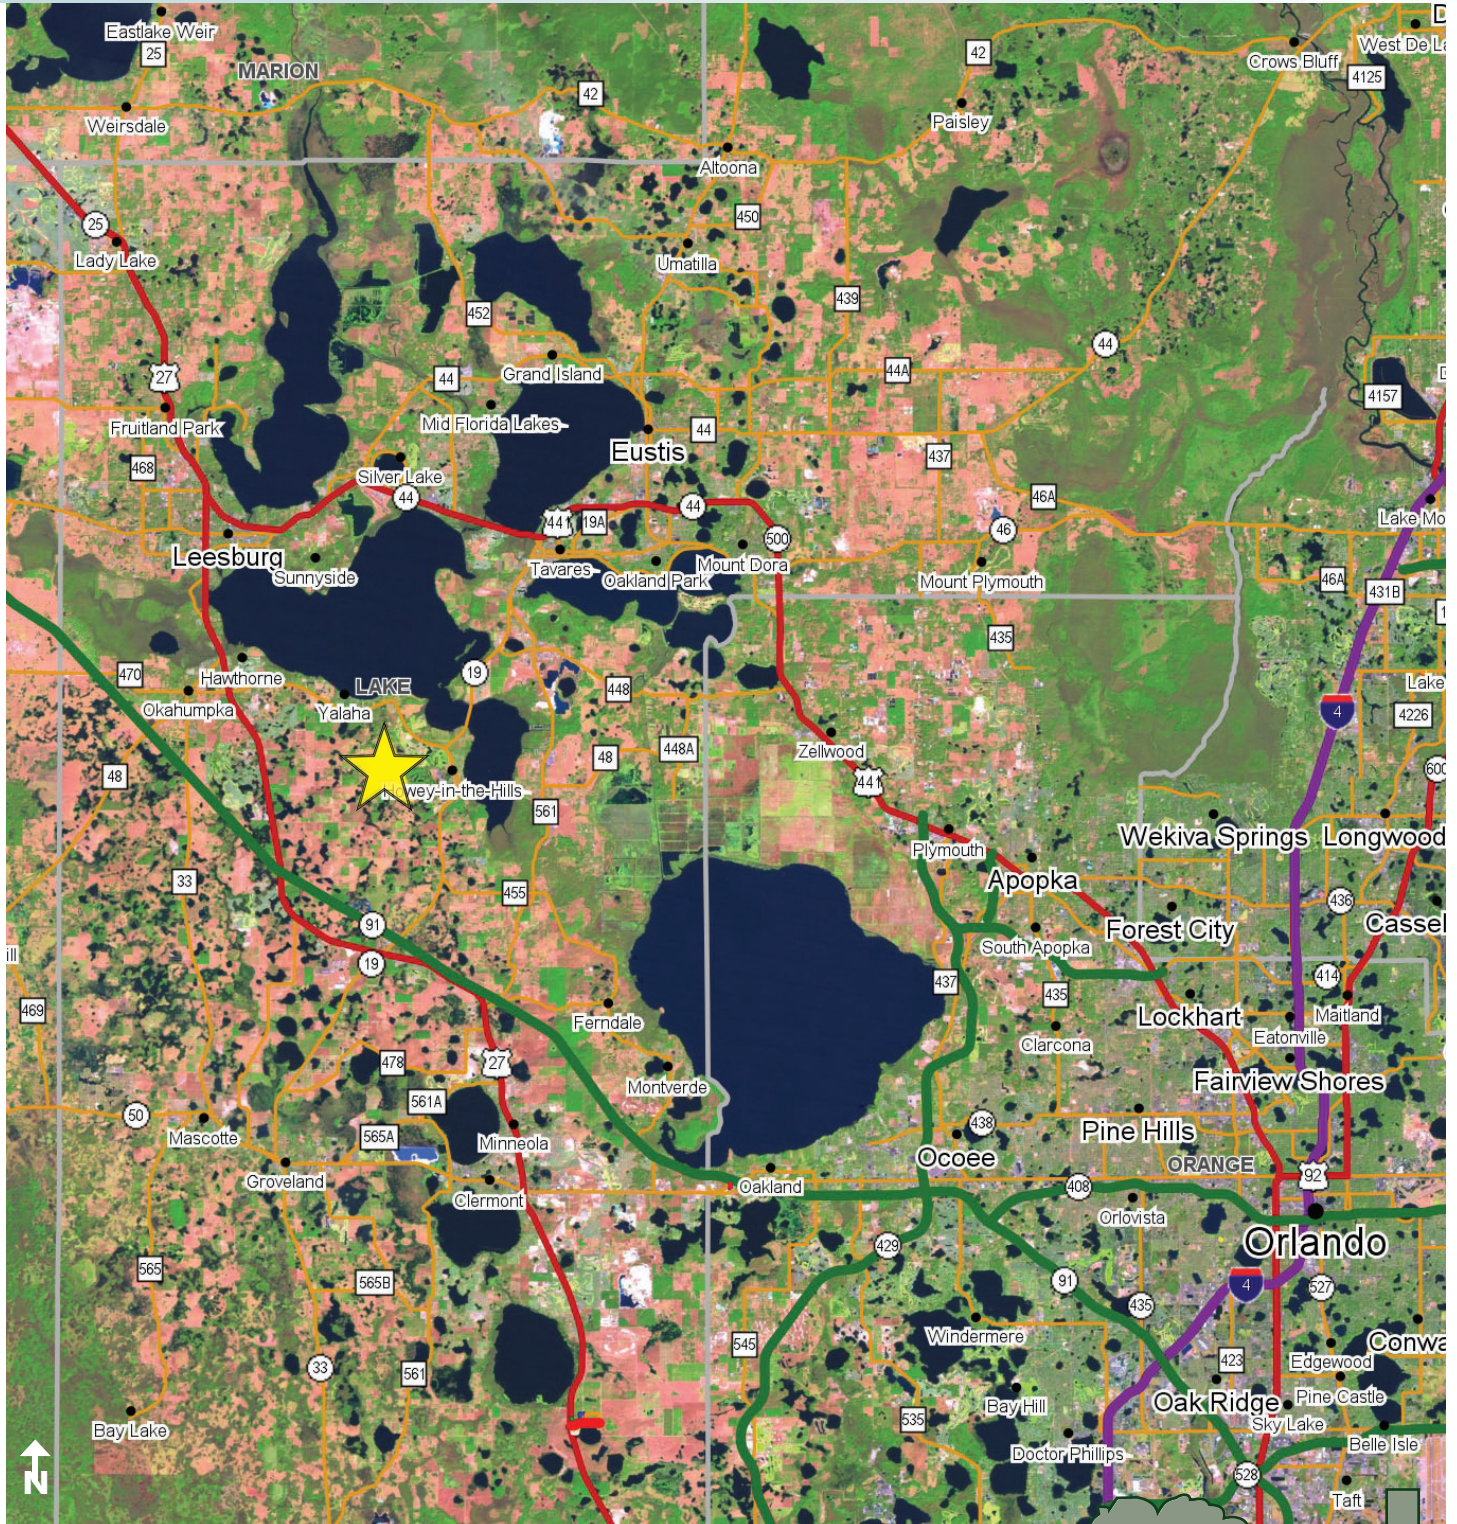

REGIONAL MAP

PLEASANT FARMS

125.32± acres

Howey-in-the-Hills, Lake County, FL

SOLD!

LOCATION MAP

— Commercial Real Estate Investments | Management | Brokerage | Development | Land

Maury L. Carter & Associates, Inc.
407-422-3144 | www.maurycarter.com