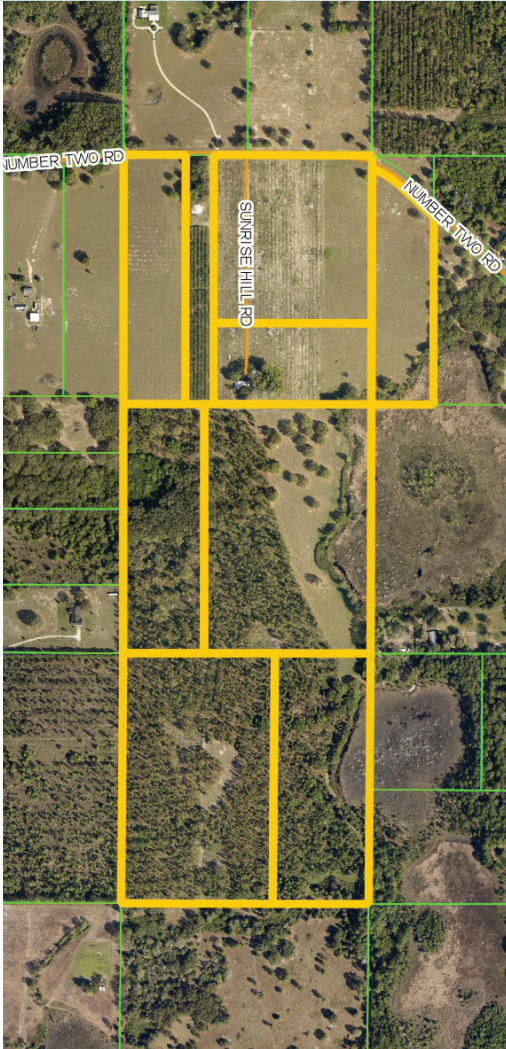

PLEASANT FARMS

125.32± acres

Howey-in-the-Hills, Lake County, FL

SOLD!

LAND FOR SALE

LOCATION

25246 Sunrise Hill Road
Howey-in-the-Hills, FL 34737

SIZE

125.32± acres

PRICE

$1,440,000 or $11,338/acre

ROAD FRONTAGE

1,290'± on Number Two Road

ZONING

Lake County Agricultural

UTILITIES

No public utilities, septic and well. Electricity available

DESCRIPTION

In addition to the beautiful physical features of Pleasant Farms, there are three structures on this property. Includes one very unique house with 1 BED/1.5 BATHS that overlooks a pasture and a lake. In addition, there is a 1 BED/1 BATH cabin on site plus a barn and shop area too.

Offering subject to errors, omission, prior sale or withdrawal without notice.

— Commercial Real Estate Investments | Management | Brokerage | Development | Land

Maury L. Carter & Associates, Inc.
407-422-3144 | www.maurycarter.com