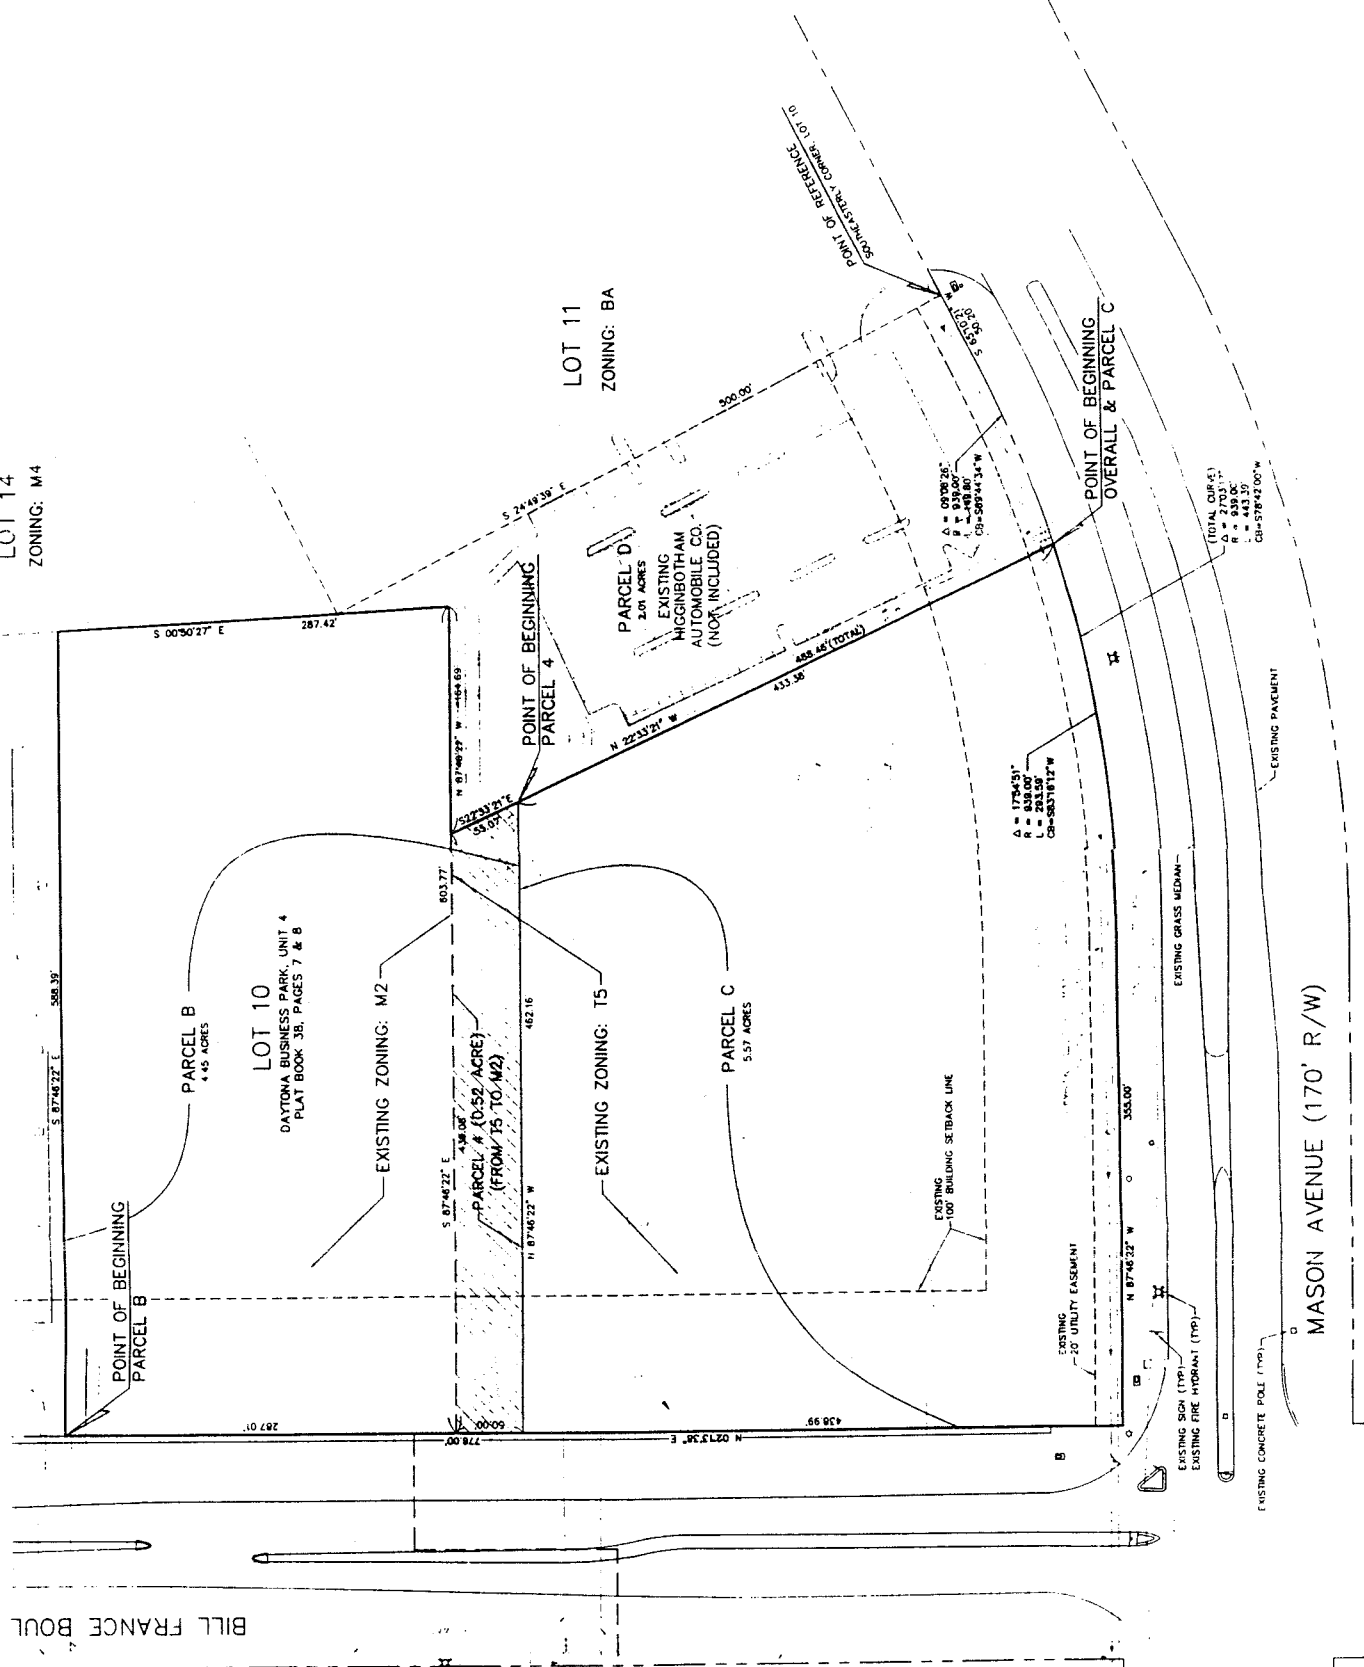

LOT 14  
ZONING: M4

BILL FRANCE BOUL

LOT 9

ZONING: M2

ZONING: T5

(TOTAL CURVE)  
 P = 530.00'  
 R = 839.00'  
 L = 443.30'  
 CH = 578°42.00' W

Δ = 176°43'  
 P = 530.00'  
 L = 283.50'  
 CB = S83°16'17" W

Δ = 09°00'26"  
 P = 519.00'  
 L = 288.84' 34" W  
 CB = S88°41'34" W

POINT OF BEGINNING  
 S 27°49'38" E  
 500.00'

POINT OF BEGINNING  
 PARCEL 4  
 S 74°49'38" E  
 500.00'

POINT OF BEGINNING  
 OVERALL & PARCEL C

MASON AVENUE (170' R/W)