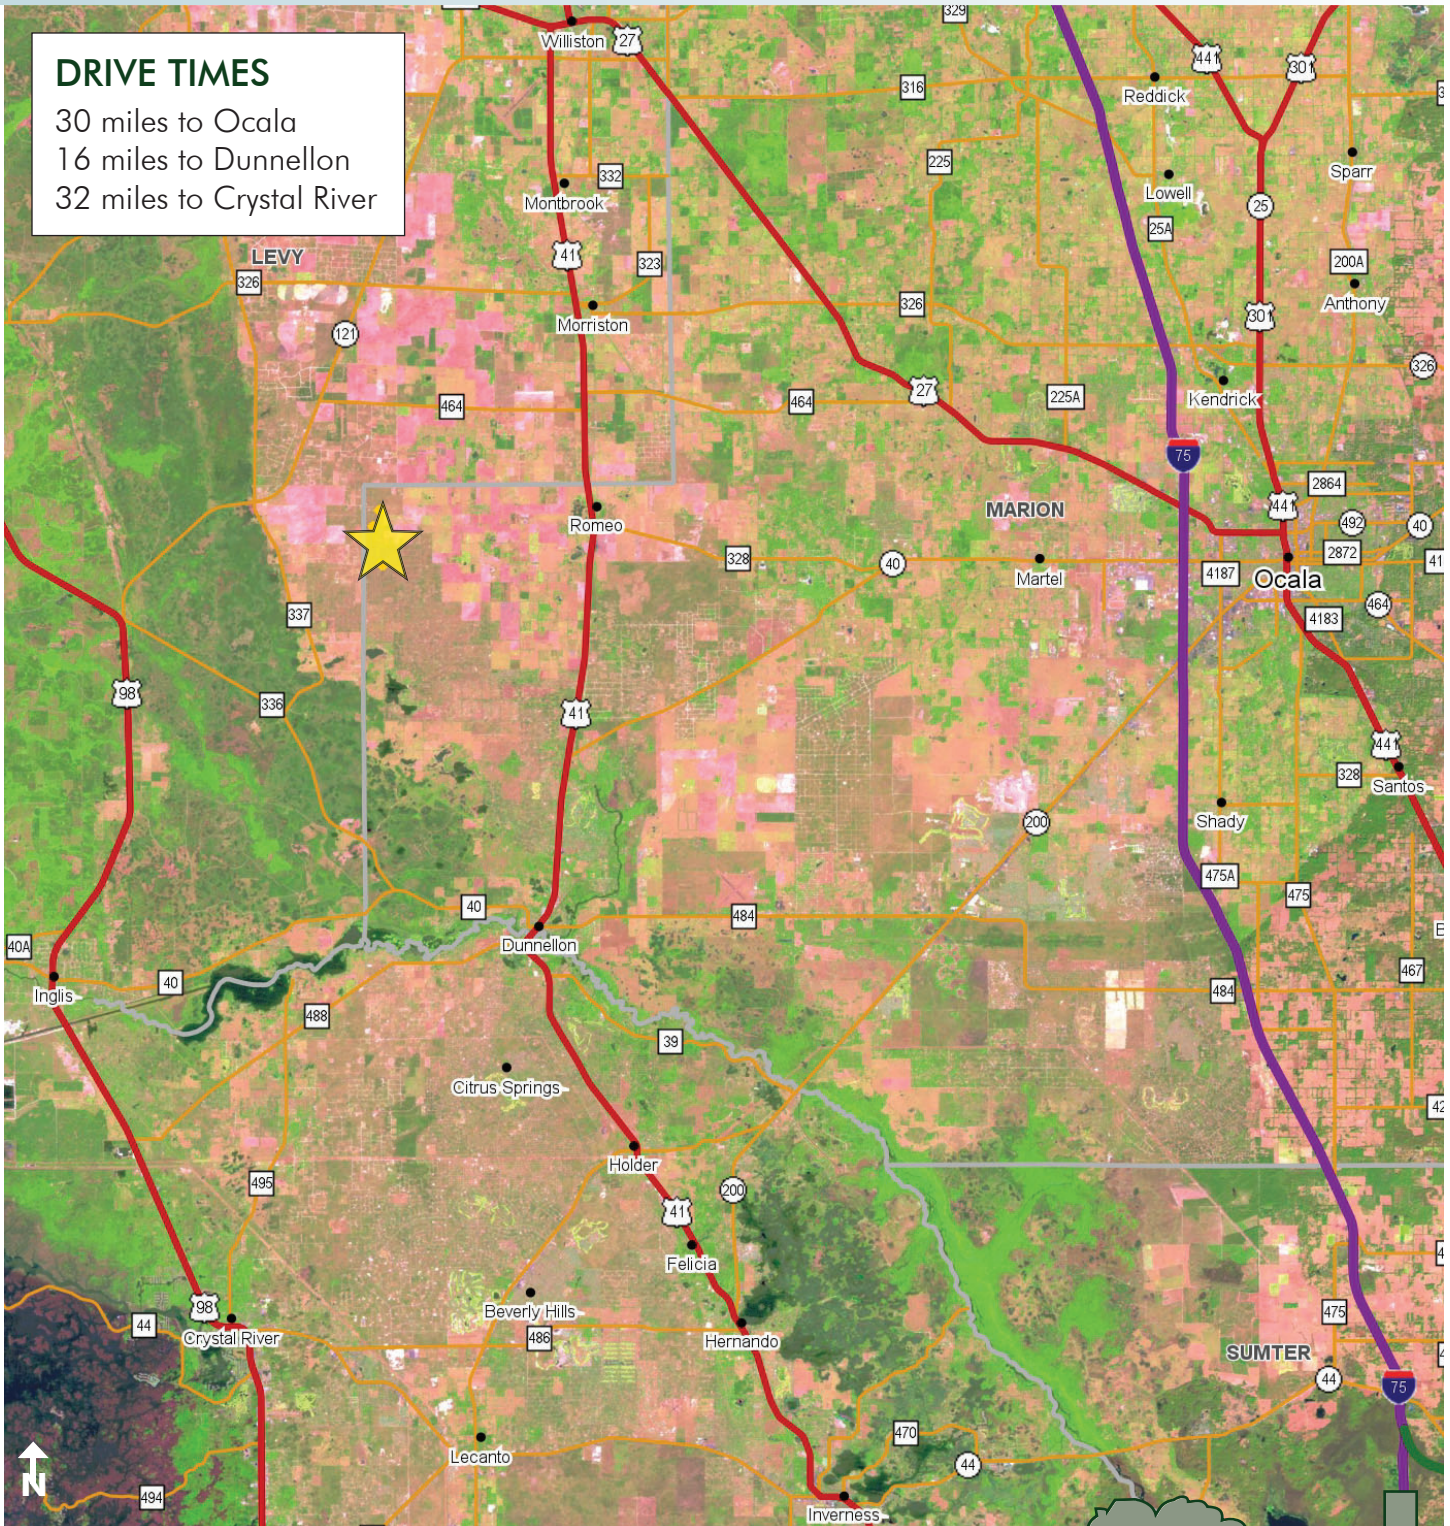

Maury L. Carter & Associates, Inc.
407-422-3144 | www.maurycarter.com

3 RESIDENTIAL LOTS AVAILABLE IN RAINBOW LAKE ESTATES

.50±/.98±/1.0± acres | Marion County, FL

**ALL LOTS UNDER
CONTRACT**

DRIVE TIMES

30 miles to Ocala
16 miles to Dunnellon
32 miles to Crystal River