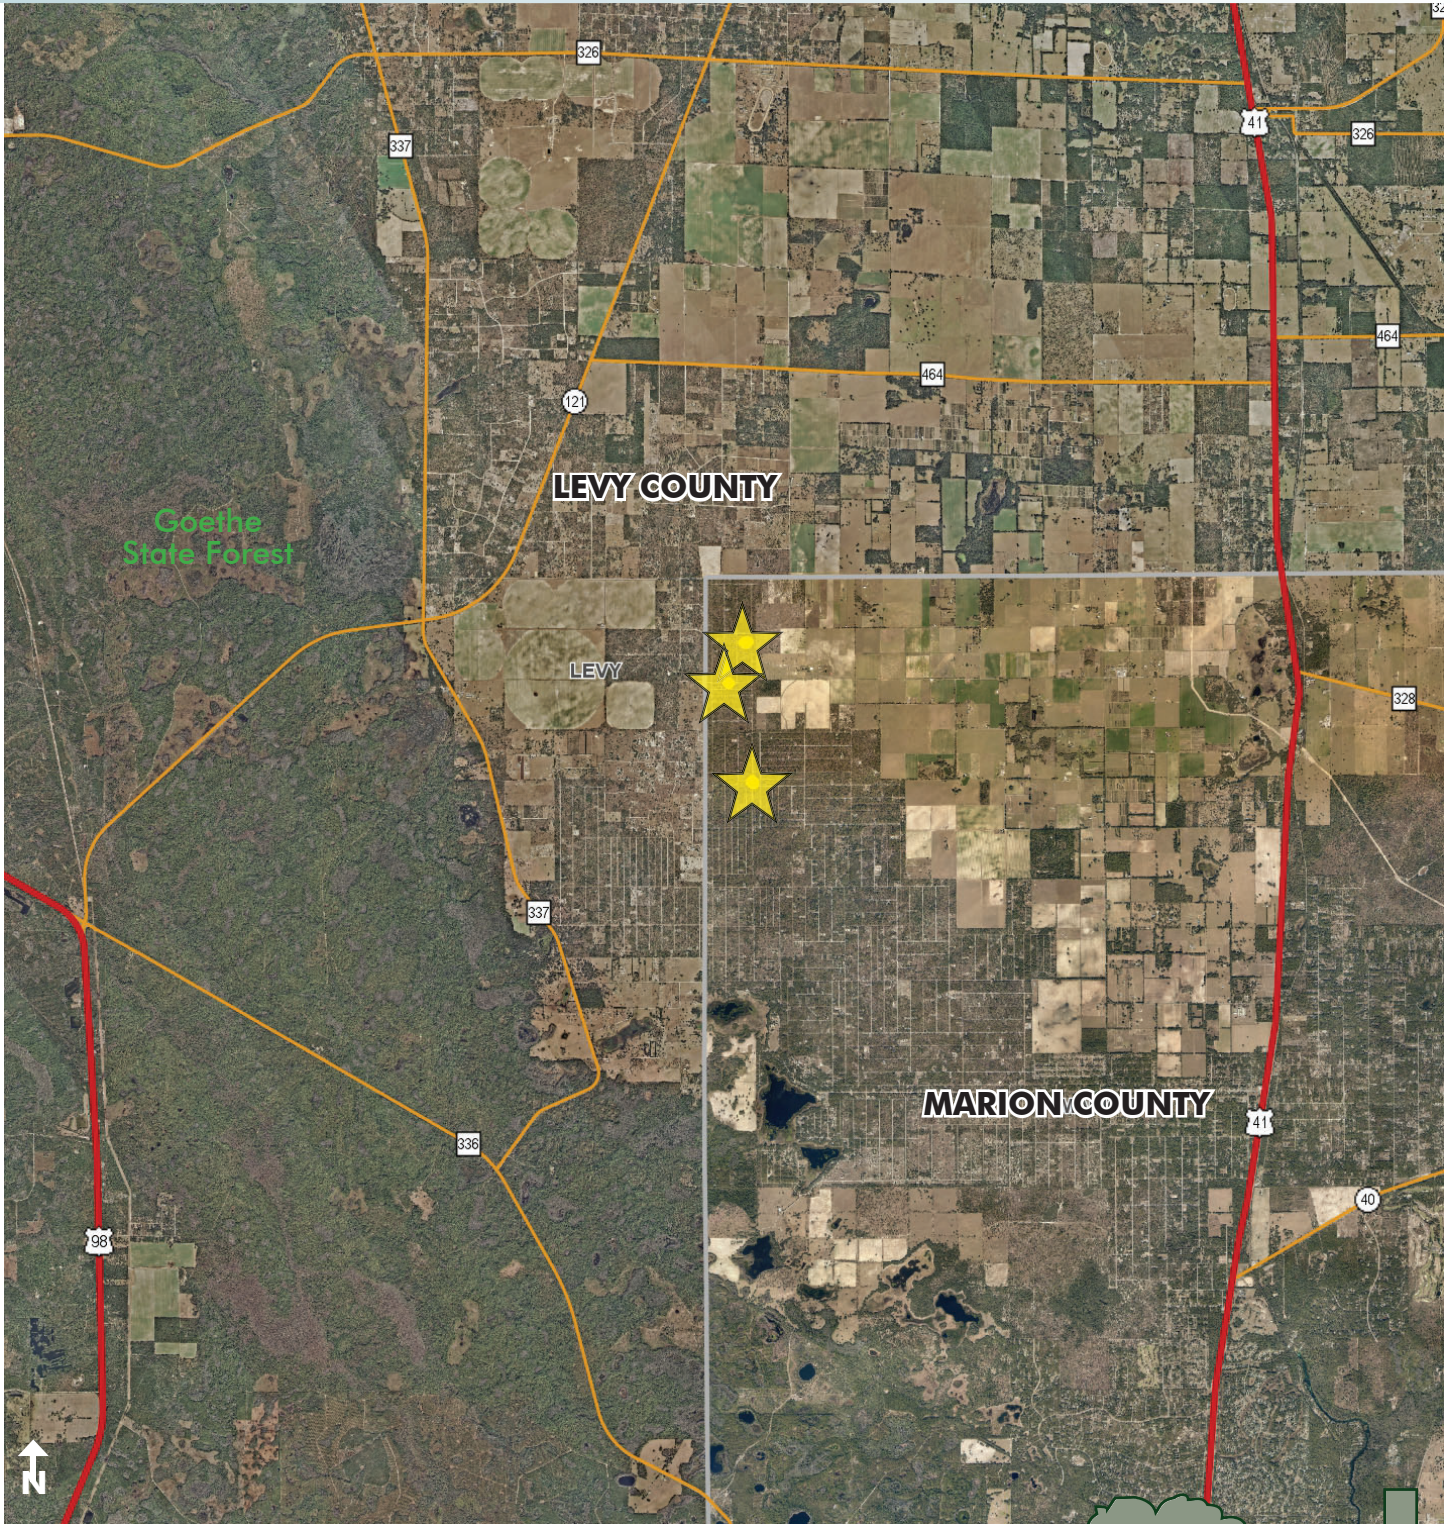

3 RESIDENTIAL LOTS AVAILABLE IN RAINBOW LAKE ESTATES

.50±/.98±/1.0± acres | Marion County, FL

**ALL LOTS UNDER
CONTRACT**

LOT 3 - NW BUENA VISTA RD

Commercial Real Estate Investments | Manage

Maury L. Carter & Associates, Inc.
407-422-3144 | www.maurycarter.com

3 RESIDENTIAL LOTS AVAILABLE IN RAINBOW LAKE ESTATES

.50±/.98±/1.0± acres | Marion County, FL

**ALL LOTS UNDER
CONTRACT**

REGIONAL MAP

— Commercial Real Estate Investments | Management | Brokerage | Development | Land