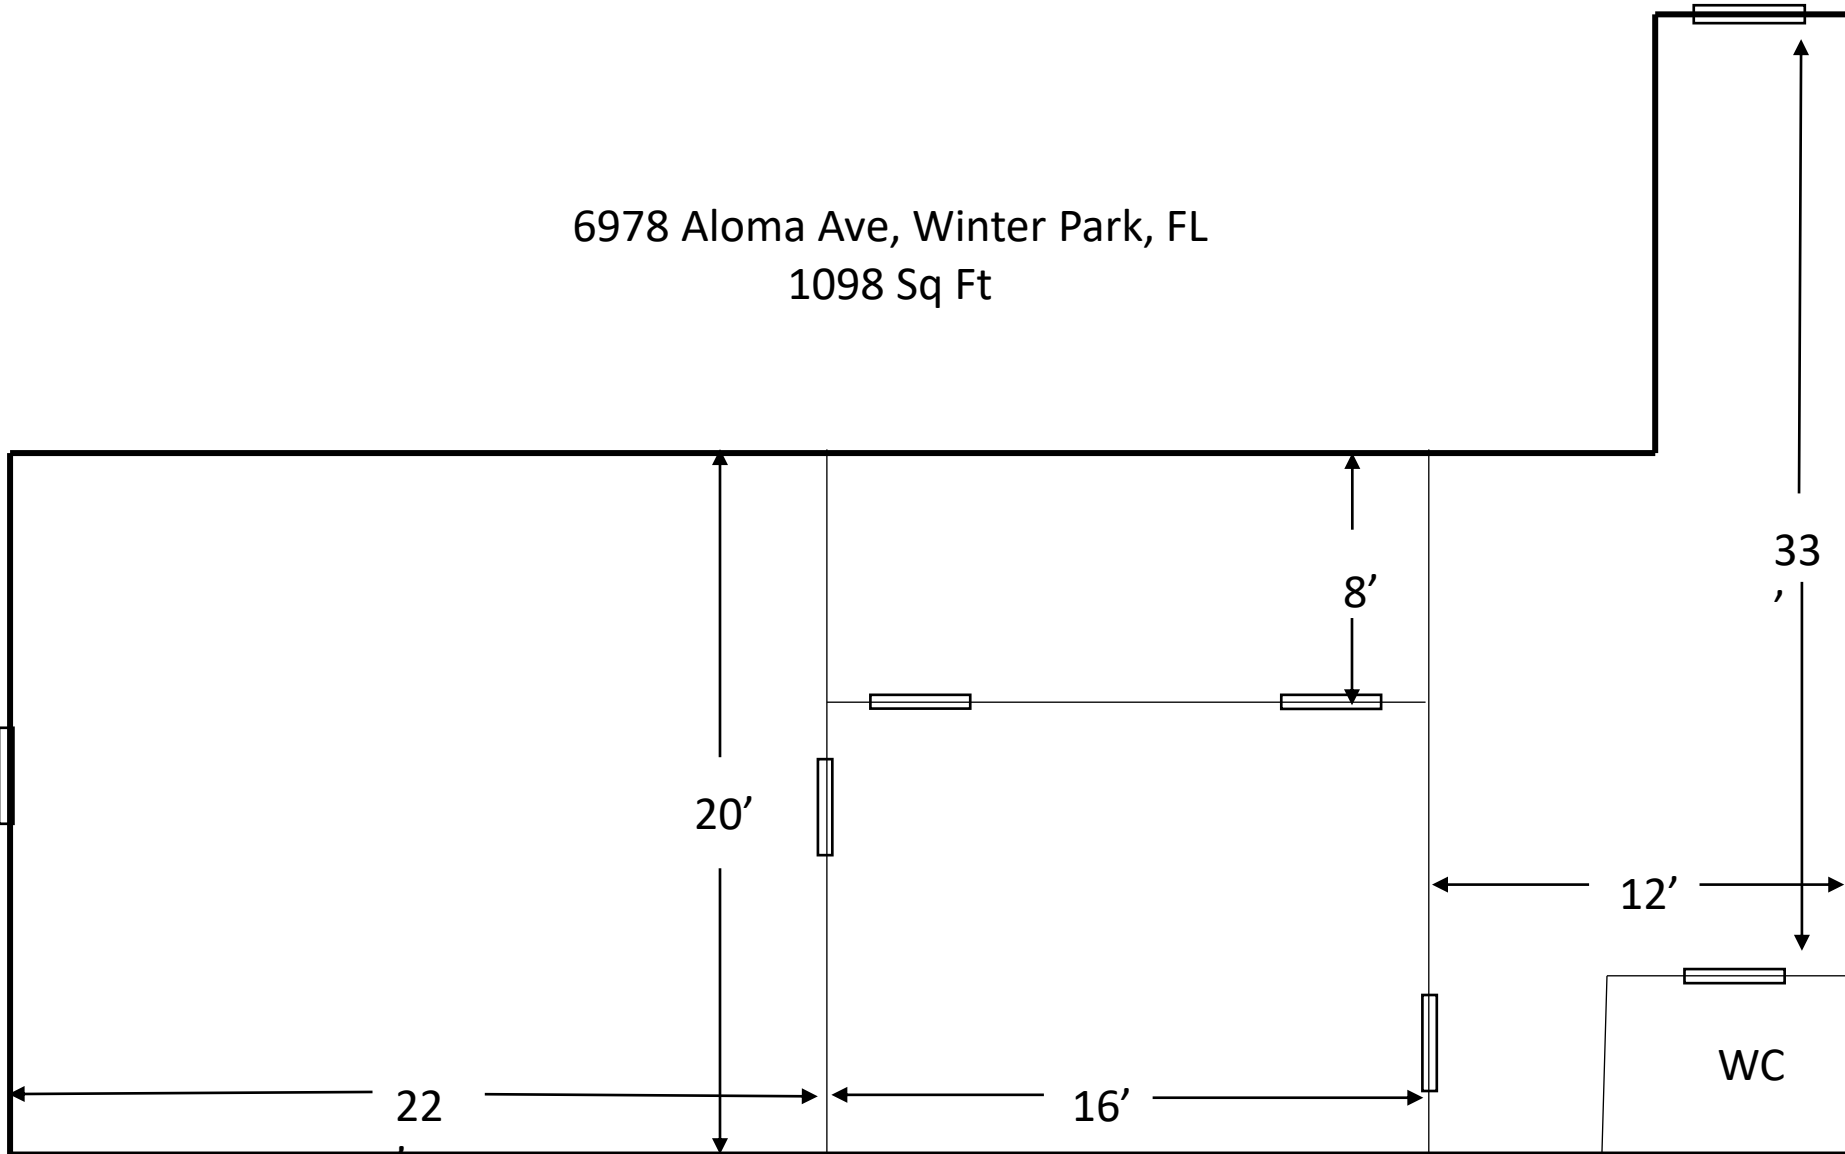

6978 Aloma Ave, Winter Park, FL
1098 Sq Ft

Front

22

20'

16'

8'

12'

33'

WC