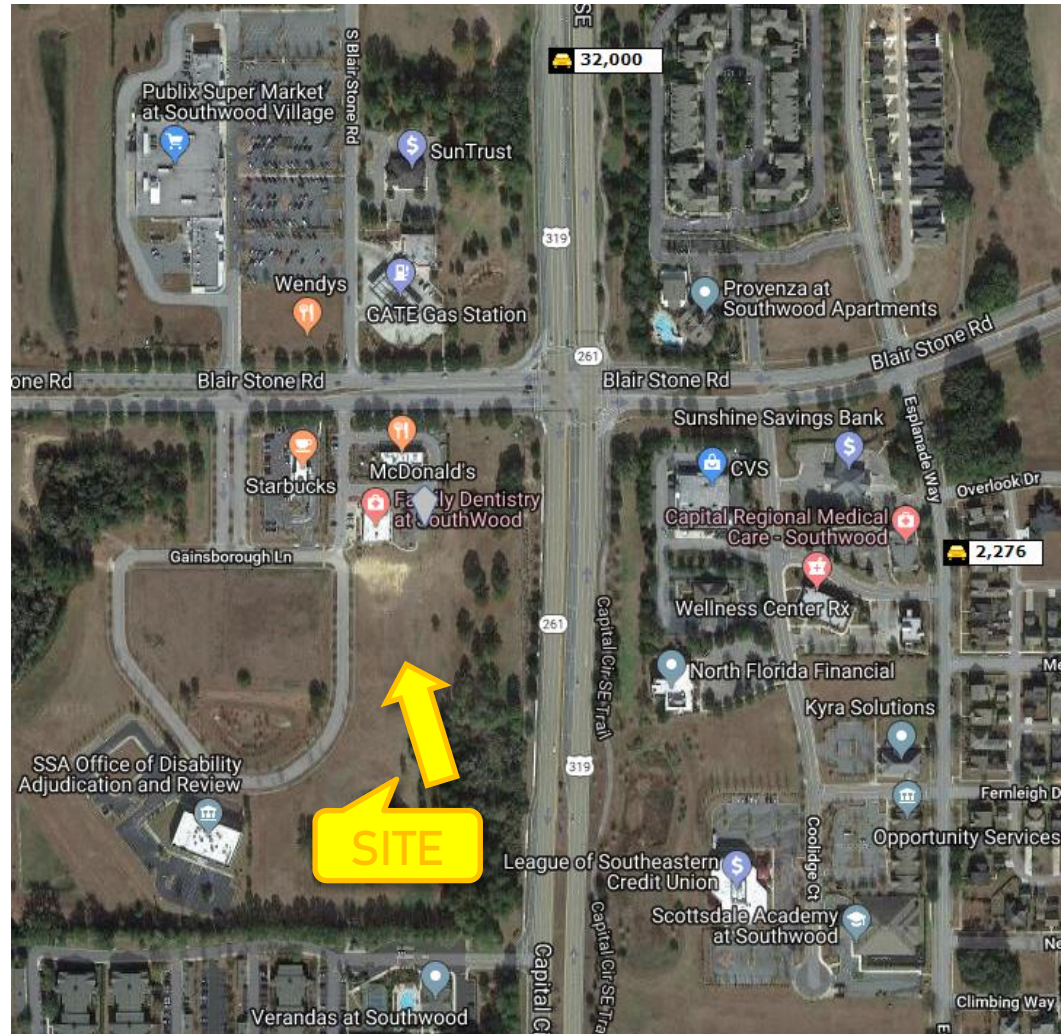

COMMERCIAL

COUNTY

LEON COUNTY

TRAFFIC COUNT

32,000 +/- AADT ON
CAPITAL CIR SE

GROUND LEASE OR RETAIL SPACES AVAILABLE!

CAPITAL CIR & BLAIR STONE RD TALLAHASSE, FL 32311

GROUND LEASE OR RETAIL SPACES AVAILABLE!