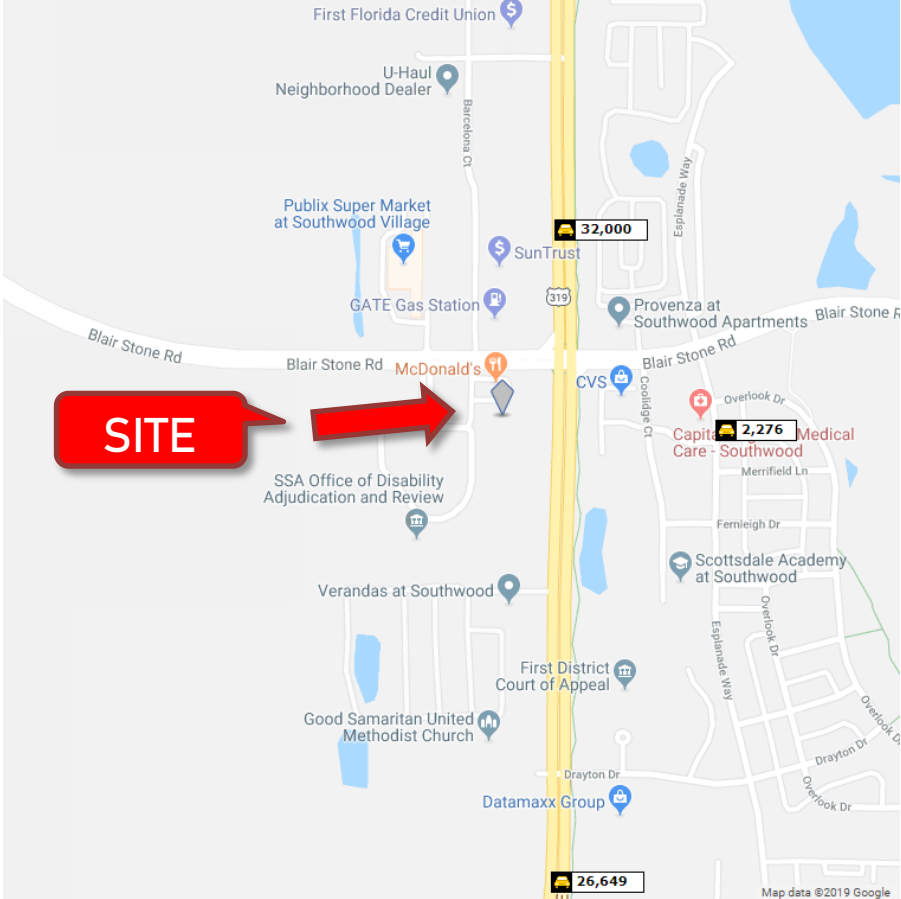

GROUND LEASE OR RETAIL SPACES AVAILABLE!

CAPITAL CIR & BLAIR STONE RD TALLAHASSEE, FL 32311

GROUND LEASE OR RETAIL SPACES AVAILABLE!

CAPITAL CIR & BLAIR STONE RD TALLAHASSEE, FL 32311

GROUND LEASE OR RETAIL SPACES AVAILABLE!

CAPITAL CIR & BLAIR STONE RD TALLAHASSEE, FL 32311

SIZE

TWO 1 ACRE PARCELS

NATIONAL TENANTS

MCDONALDS, PUBLIX,
CVS WITHIN TWO MILES

ZONING

PUD

LAND USE

COMMERCIAL

COUNTY

LEON COUNTY

TRAFFIC COUNT

32,000 +/- AADT ON
CAPITAL CIR SE

GROUND LEASE OR RETAIL SPACES AVAILABLE!

CAPITAL CIR & BLAIR STONE RD TALLAHASSE, FL 32311

GROUND LEASE OR RETAIL SPACES AVAILABLE!