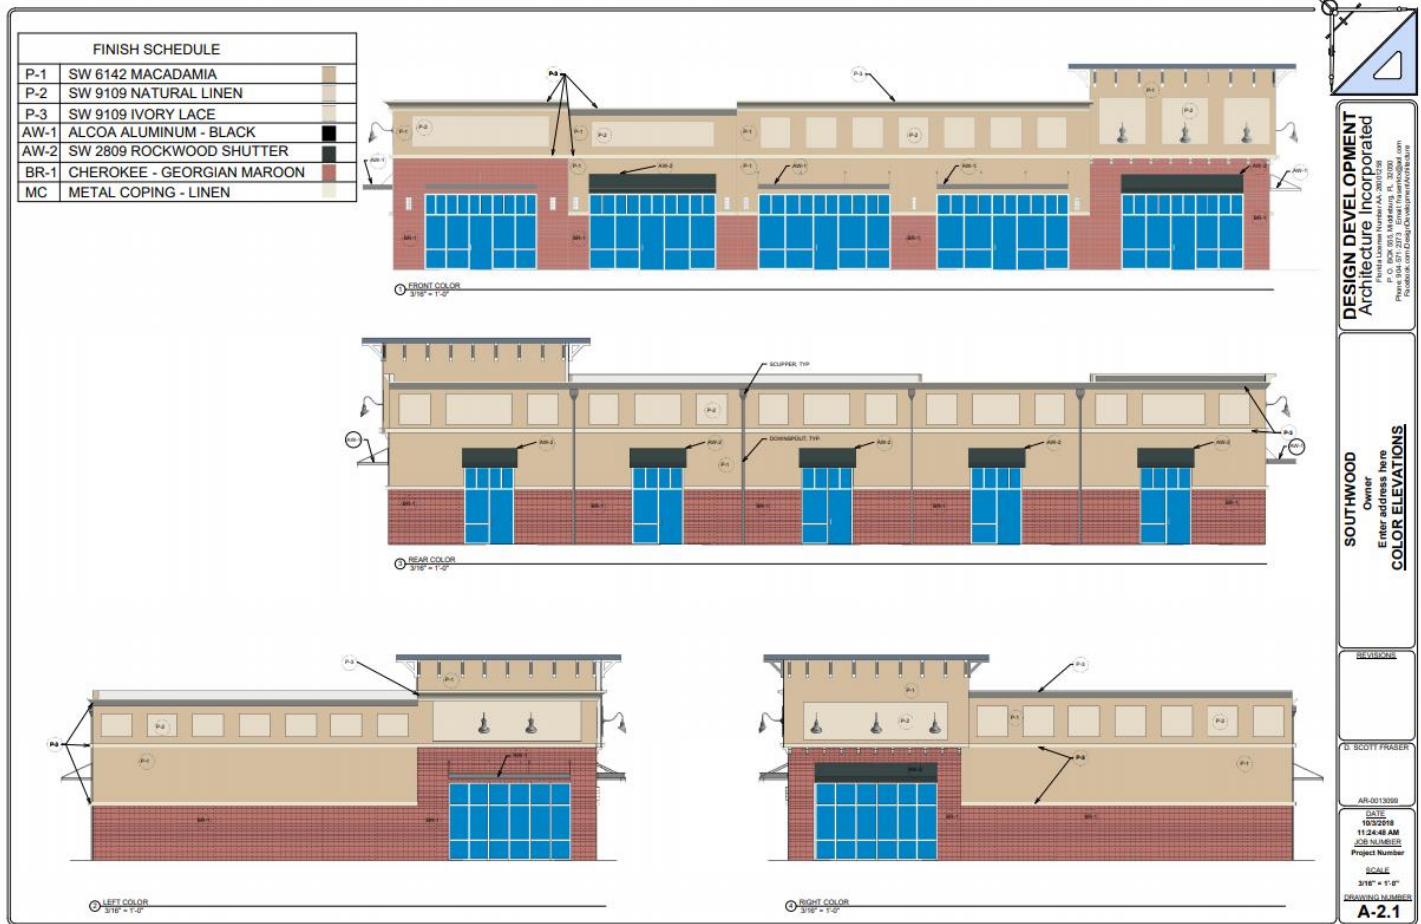

GROUND LEASE OR RETAIL SPACES AVAILABLE!

CAPITAL CIR & BLAIR STONE RD TALLAHASSEE, FL 32311

GROUND LEASE OR RETAIL SPACES AVAILABLE!

CAPITAL CIR & BLAIR STONE RD TALLAHASSEE, FL 32311

GROUND LEASE OR RETAIL SPACES AVAILABLE!

CAPITAL CIR & BLAIR STONE RD TALLAHASSEE, FL 32311

SIZE

TWO 1 ACRE PARCELS

NATIONAL TENANTS

MCDONALDS, PUBLIX,
CVS WITHIN TWO MILES

ZONING

PUD

LAND USE

COMMERCIAL

COUNTY

LEON COUNTY

TRAFFIC COUNT

32,000 +/- AADT ON
CAPITAL CIR SE

GROUND LEASE OR RETAIL SPACES AVAILABLE!

CAPITAL CIR & BLAIR STONE RD TALLAHASSE, FL 32311

GROUND LEASE OR RETAIL SPACES AVAILABLE!