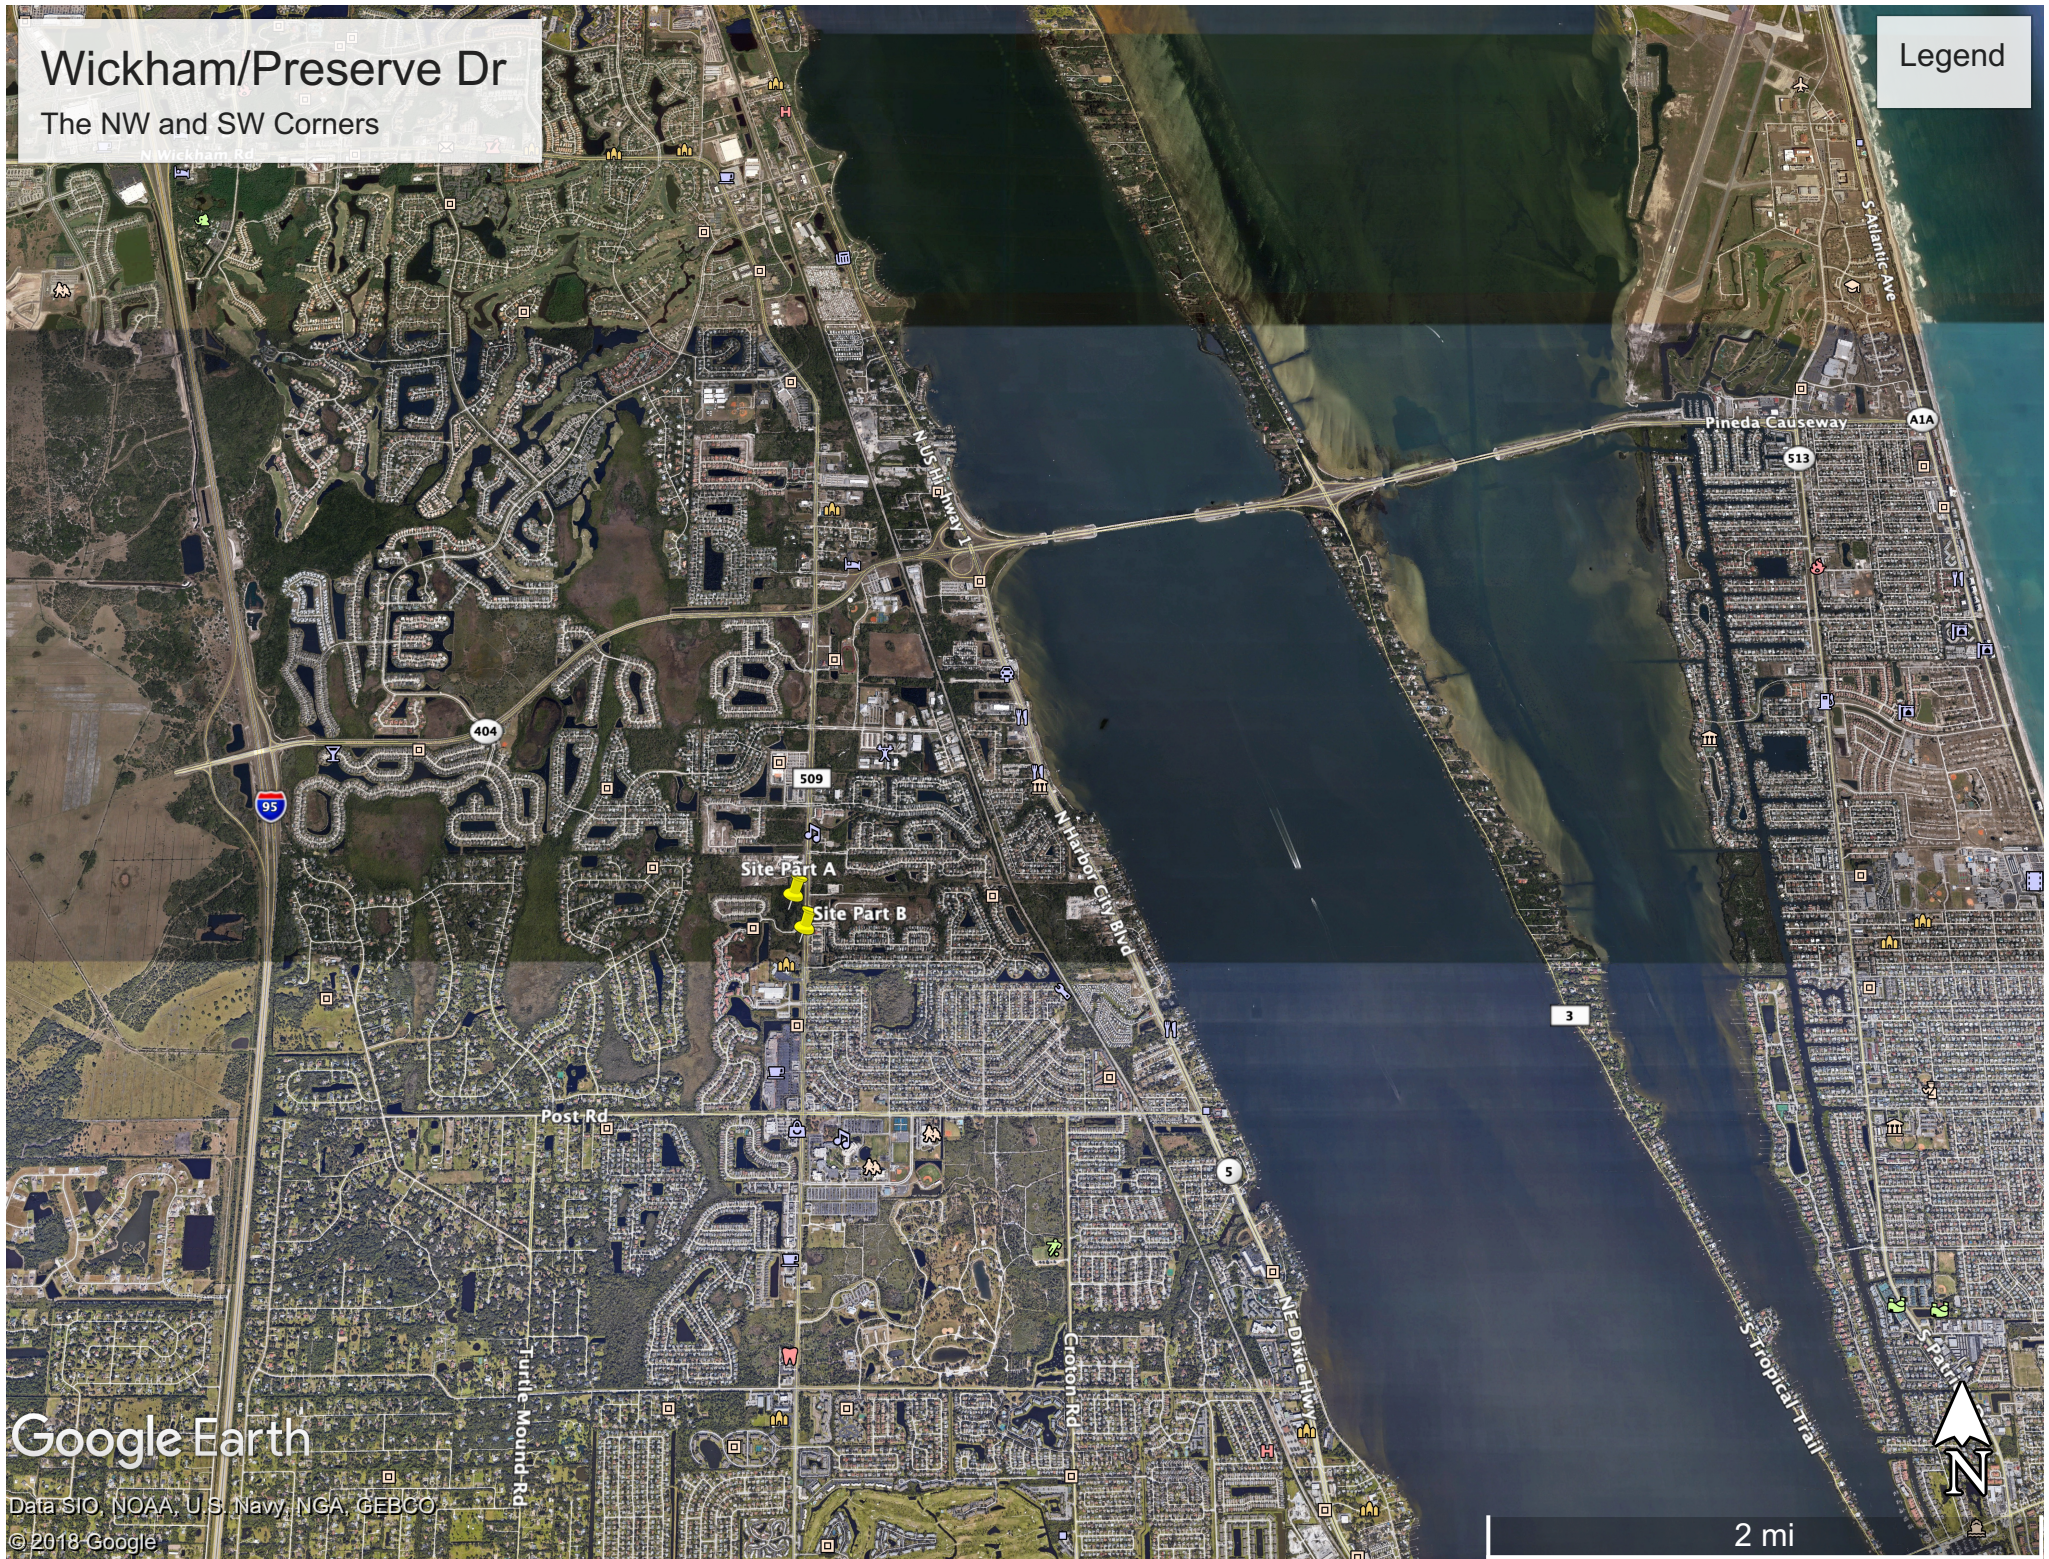

Wickham/Preserve Dr

The NW and SW Corners

Legend

Google Earth

Data SIO, NOAA, U.S. Navy, NGA, GEBCO
© 2018 Google

2 mi