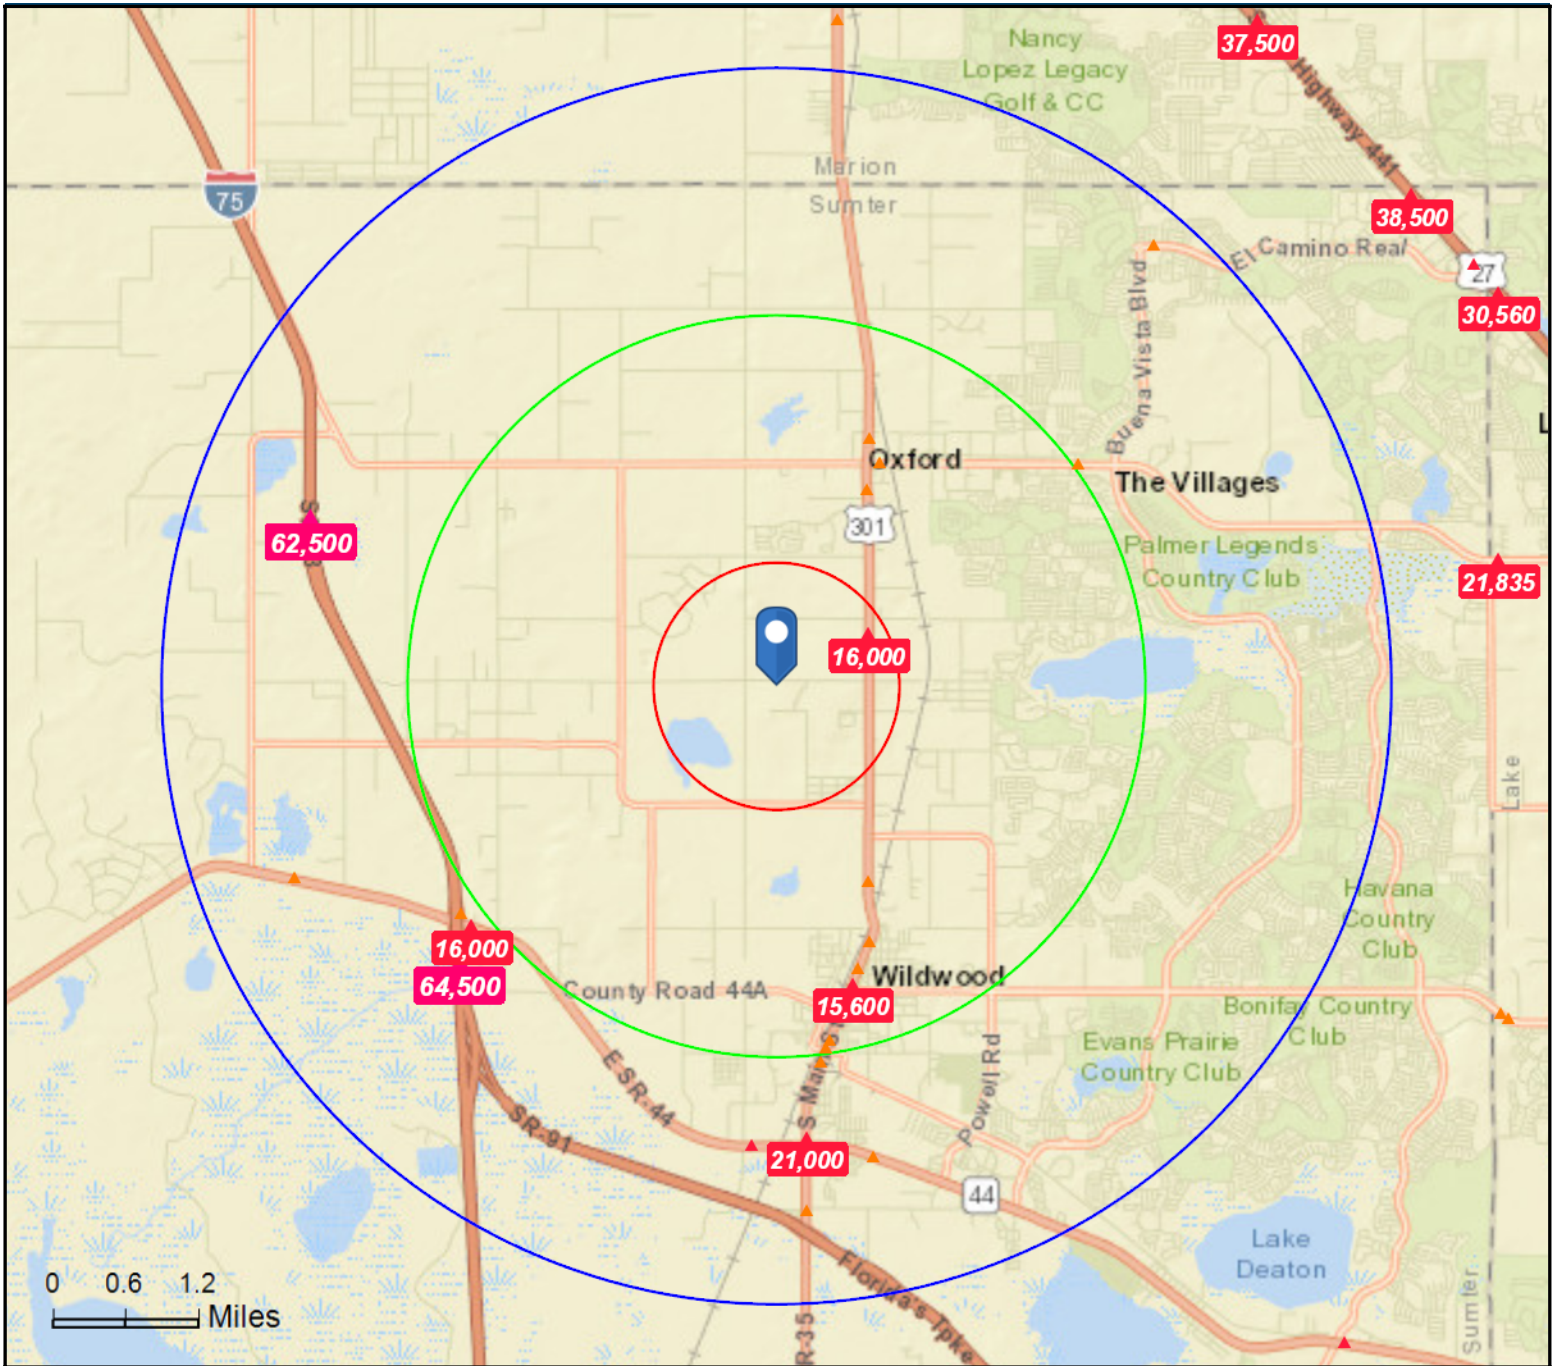

000 CR 222, Wildwood, FL 34785  
 3093-3373 CR-222, Wildwood, Florida, 34785  
 Rings: 1, 3, 5 mile radii

Prepared by Esri  
 Latitude: 28.90110  
 Longitude: -82.04943

- Average Daily Traffic Volume**
- ▲ Up to 6,000 vehicles per day
  - ▲ 6,001 - 15,000
  - ▲ 15,001 - 30,000
  - ▲ 30,001 - 50,000
  - ▲ 50,001 - 100,000
  - ▲ More than 100,000 per day