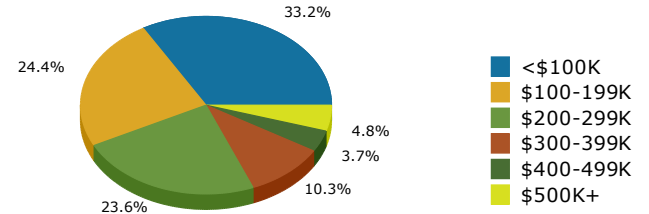

2019 Population by Race

2019 Population by Age

Households

2019 Home Value

2019-2024 Annual Growth Rate

Household Income

Source: U.S. Census Bureau, Census 2010 Summary File 1. Esri forecasts for 2019 and 2024.