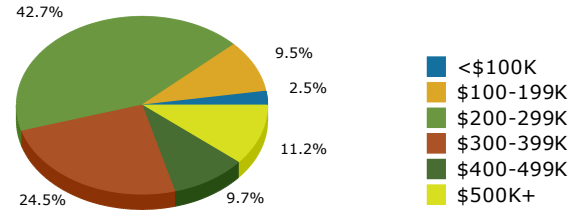

2019 Population by Race

2019 Population by Age

Households

2019 Home Value

2019-2024 Annual Growth Rate

Household Income

Source: U.S. Census Bureau, Census 2010 Summary File 1. Esri forecasts for 2019 and 2024.