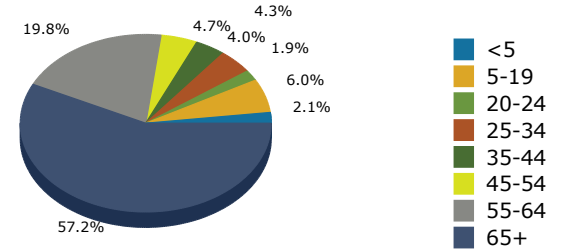

2019 Population by Race

2019 Population by Age

Households

2019 Home Value

2019-2024 Annual Growth Rate

Household Income

Source: U.S. Census Bureau, Census 2010 Summary File 1. Esri forecasts for 2019 and 2024.