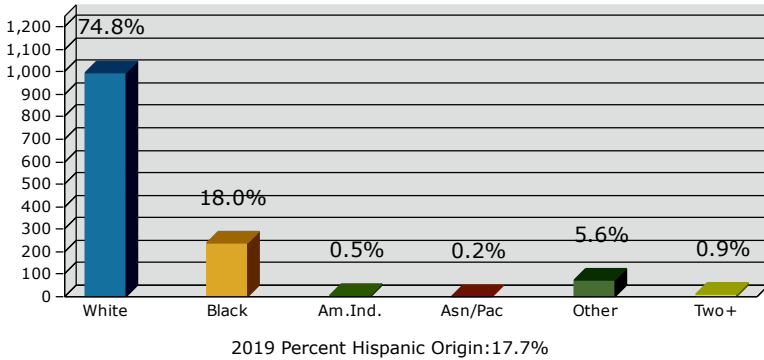

2019 Population by Race

2019 Population by Age

Households

2019 Home Value

2019-2024 Annual Growth Rate

Household Income

Source: U.S. Census Bureau, Census 2010 Summary File 1. Esri forecasts for 2019 and 2024.