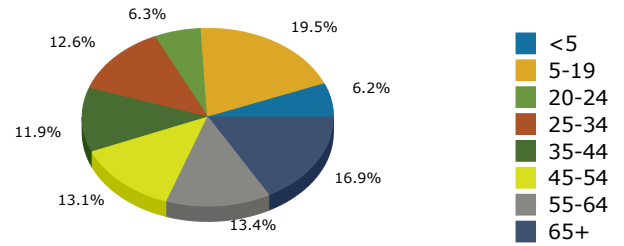

2019 Population by Race

2019 Population by Age

Households

2019 Home Value

2019-2024 Annual Growth Rate

Household Income

Source: U.S. Census Bureau, Census 2010 Summary File 1. Esri forecasts for 2019 and 2024.