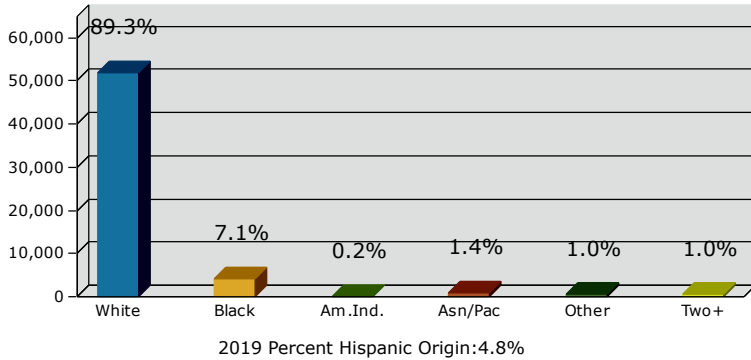

Households

2019 Population by Race