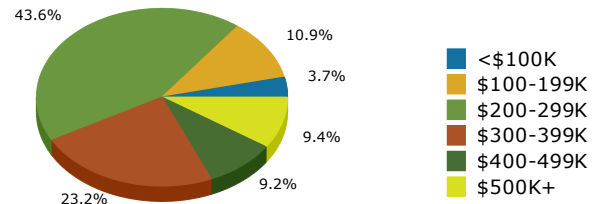

2019 Population by Race

2019 Population by Age

Households

2019 Home Value

2019-2024 Annual Growth Rate

Household Income

Source: U.S. Census Bureau, Census 2010 Summary File 1. Esri forecasts for 2019 and 2024.