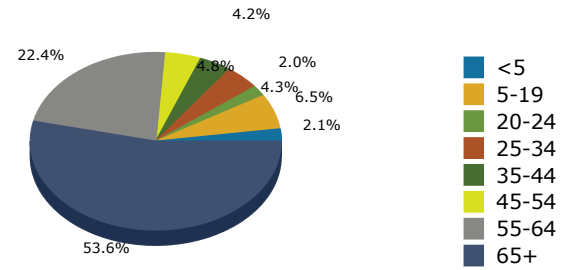

2019 Population by Race

2019 Population by Age

Households

2019 Home Value

2019-2024 Annual Growth Rate

Household Income

Source: U.S. Census Bureau, Census 2010 Summary File 1. Esri forecasts for 2019 and 2024.