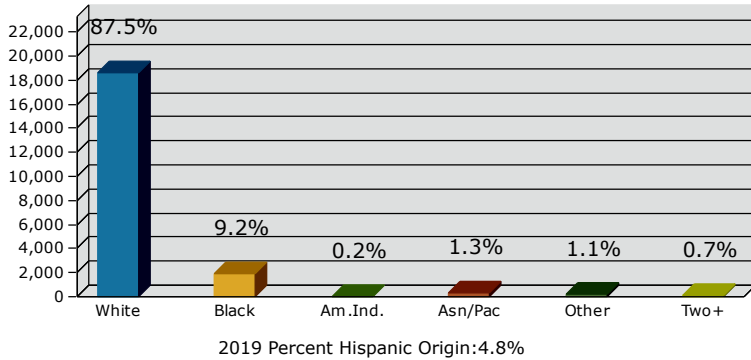

Households

2019 Population by Race