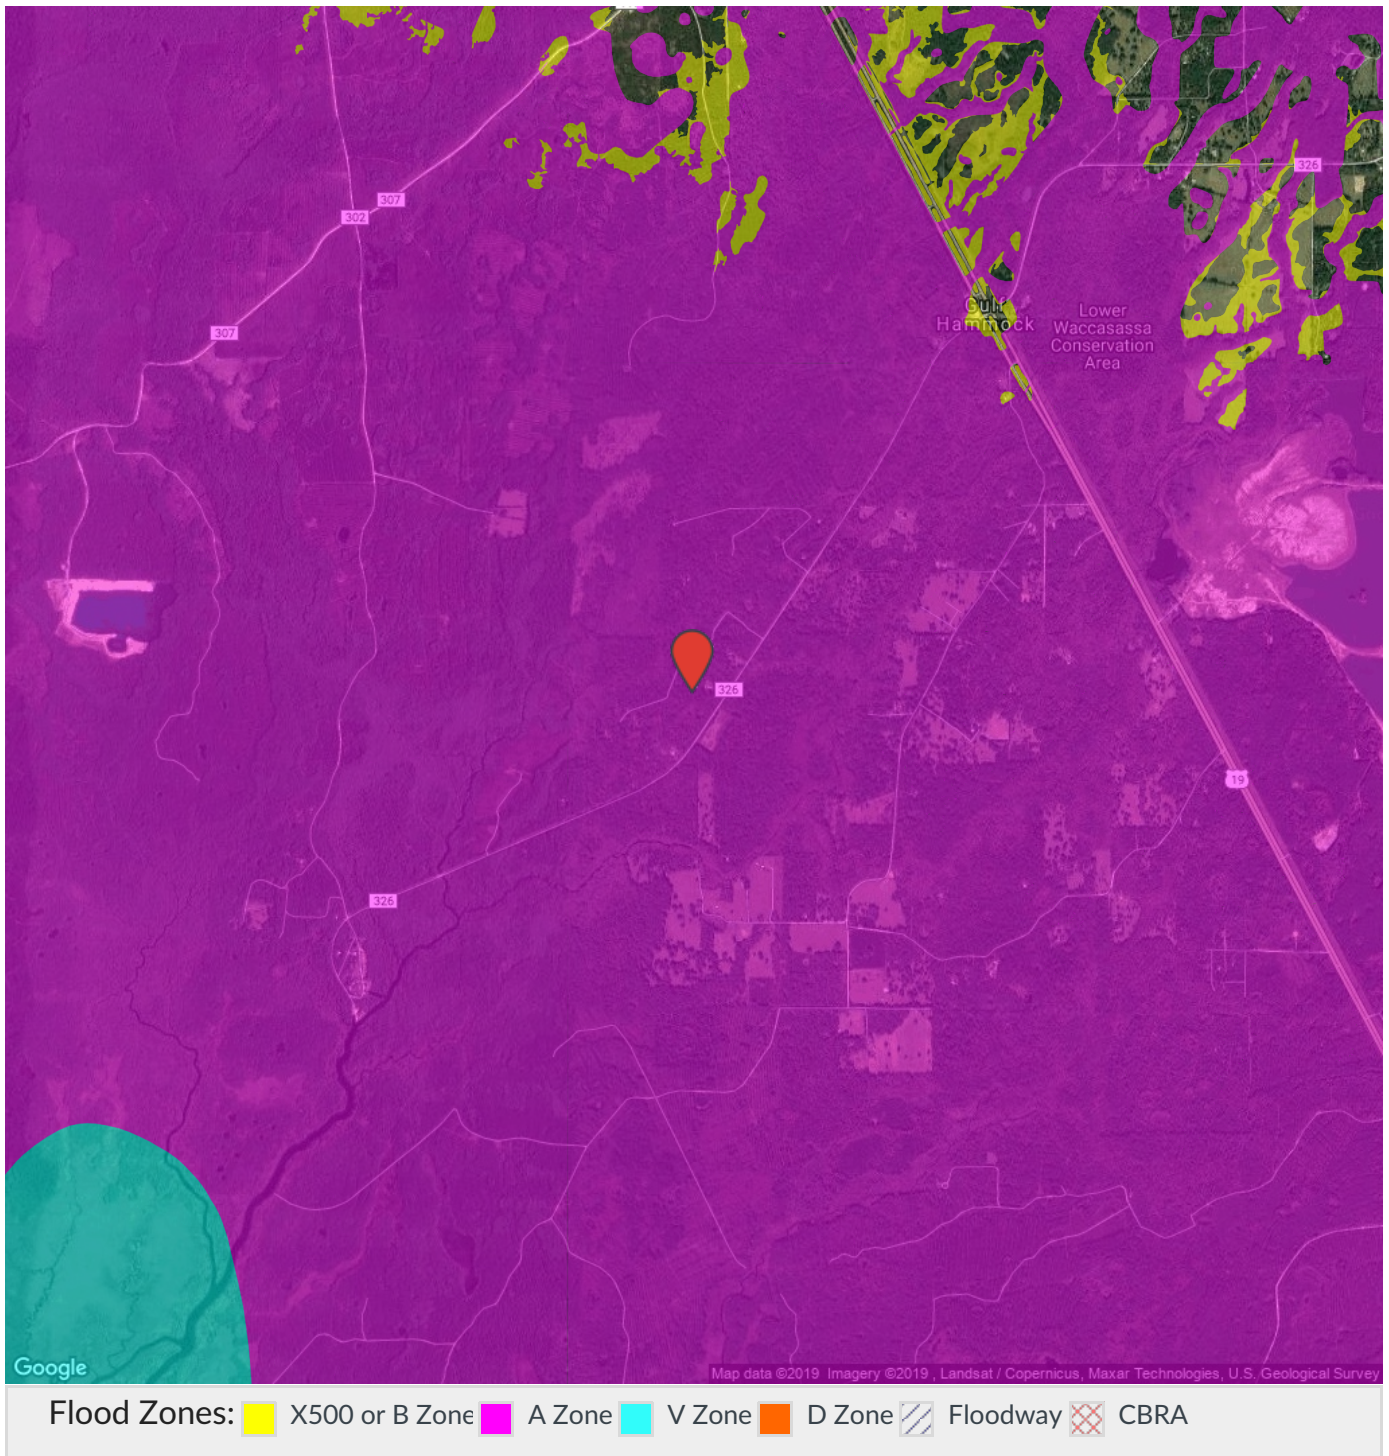

Overview Map

6671 SE 20TH AVE INGLIS, FL 34449

LOCATION ACCURACY: 📍 Excellent

Flood Zone Determination Report

Flood Zone Determination: IN ⚠️

PANEL DATE

January 18, 2019

MAP NUMBER

120750505G