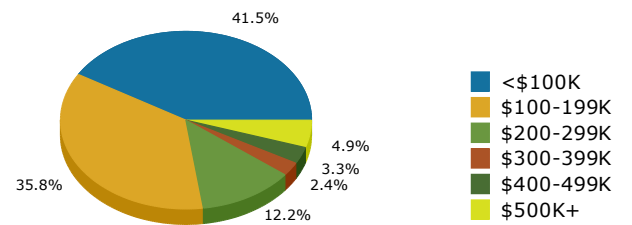

2019 Population by Race

2019 Percent Hispanic Origin: 2.3%

2019 Population by Age

Households

2019 Home Value

2019-2024 Annual Growth Rate

Household Income

Source: U.S. Census Bureau, Census 2010 Summary File 1. Esri forecasts for 2019 and 2024.

2019 Population by Race

2019 Population by Age

Households

2019 Home Value

2019-2024 Annual Growth Rate

Household Income

Source: U.S. Census Bureau, Census 2010 Summary File 1. Esri forecasts for 2019 and 2024.