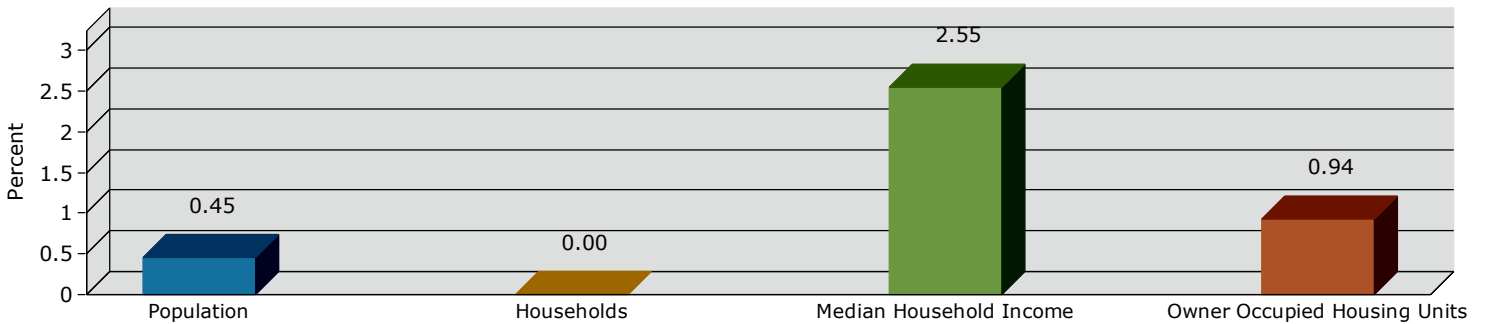

2019 Population by Race

2019 Percent Hispanic Origin: 2.3%

2019 Population by Age

Households

2019 Home Value

2019-2024 Annual Growth Rate

Household Income

Source: U.S. Census Bureau, Census 2010 Summary File 1. Esri forecasts for 2019 and 2024.

2019 Population by Race

2019 Population by Age

Households

2019 Home Value

2019-2024 Annual Growth Rate

Household Income

Source: U.S. Census Bureau, Census 2010 Summary File 1. Esri forecasts for 2019 and 2024.