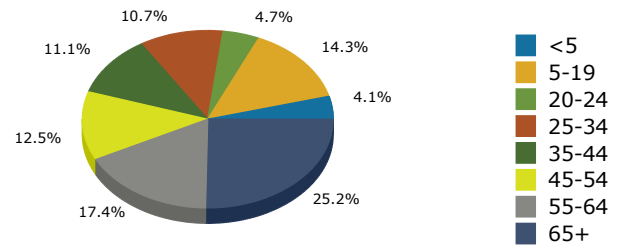

2019 Population by Race

2019 Percent Hispanic Origin: 2.3%

2019 Population by Age

Households

2019 Home Value

2019-2024 Annual Growth Rate

Household Income

Source: U.S. Census Bureau, Census 2010 Summary File 1. Esri forecasts for 2019 and 2024.

2019 Population by Race

2019 Population by Age

Households

2019 Home Value

2019-2024 Annual Growth Rate

Household Income

Source: U.S. Census Bureau, Census 2010 Summary File 1. Esri forecasts for 2019 and 2024.