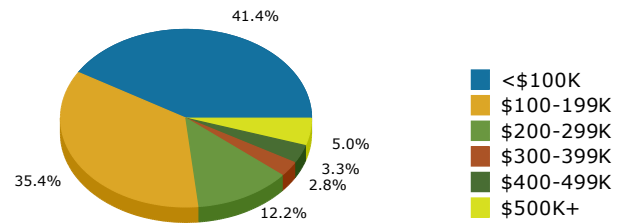

2019 Population by Race

2019 Population by Age

Households

2019 Home Value

2019-2024 Annual Growth Rate

Household Income

Source: U.S. Census Bureau, Census 2010 Summary File 1. Esri forecasts for 2019 and 2024.