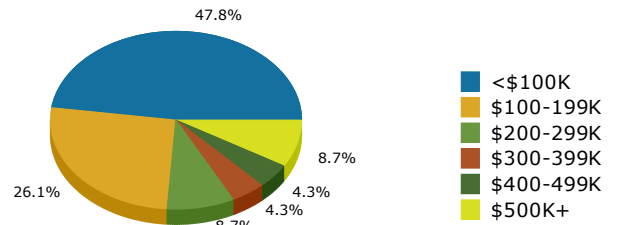

2019 Population by Race

2019 Percent Hispanic Origin: 2.3%

2019 Population by Age

Households

2019 Home Value

2019-2024 Annual Growth Rate

Household Income

Source: U.S. Census Bureau, Census 2010 Summary File 1. Esri forecasts for 2019 and 2024.

2019 Population by Race

2019 Population by Age

Households

2019 Home Value

2019-2024 Annual Growth Rate

Household Income

Source: U.S. Census Bureau, Census 2010 Summary File 1. Esri forecasts for 2019 and 2024.