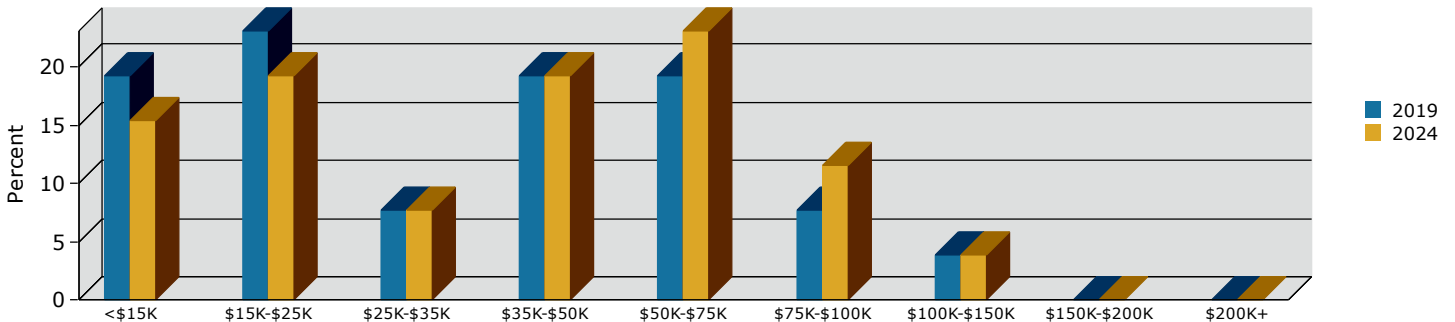

2019 Population by Race

2019 Percent Hispanic Origin: 2.3%

2019 Population by Age

Households

2019 Home Value

2019-2024 Annual Growth Rate

Household Income

Source: U.S. Census Bureau, Census 2010 Summary File 1. Esri forecasts for 2019 and 2024.

2019 Population by Race

2019 Population by Age

Households

2019 Home Value

2019-2024 Annual Growth Rate

Household Income

Source: U.S. Census Bureau, Census 2010 Summary File 1. Esri forecasts for 2019 and 2024.