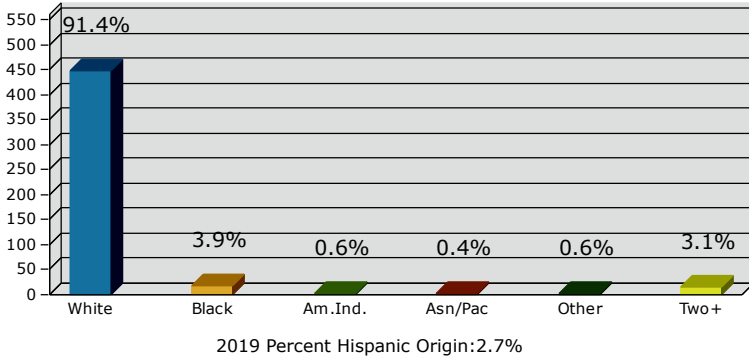

2019 Population by Race