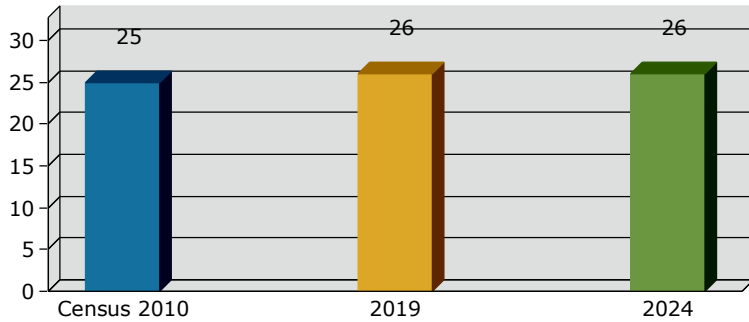

2019 Population by Race

2019 Percent Hispanic Origin: 2.3%

2019 Population by Age

Households

2019 Home Value

2019-2024 Annual Growth Rate

Household Income

Source: U.S. Census Bureau, Census 2010 Summary File 1. Esri forecasts for 2019 and 2024.

2019 Population by Race

2019 Population by Age

Households

2019 Home Value

2019-2024 Annual Growth Rate

Household Income

Source: U.S. Census Bureau, Census 2010 Summary File 1. Esri forecasts for 2019 and 2024.