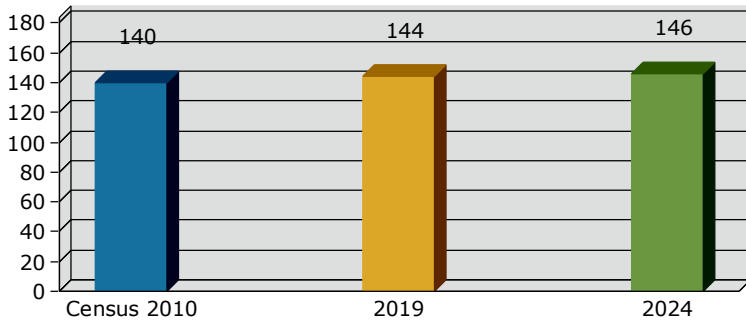

2019 Population by Race

2019 Percent Hispanic Origin: 2.3%

2019 Population by Age

Households

2019 Home Value

2019-2024 Annual Growth Rate

Household Income

Source: U.S. Census Bureau, Census 2010 Summary File 1. Esri forecasts for 2019 and 2024.

2019 Population by Race

2019 Population by Age

Households

2019 Home Value

2019-2024 Annual Growth Rate

Household Income

Source: U.S. Census Bureau, Census 2010 Summary File 1. Esri forecasts for 2019 and 2024.