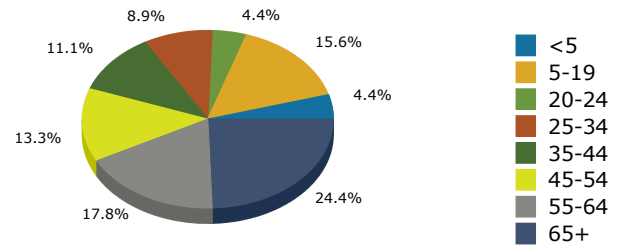

2019 Population by Race

2019 Percent Hispanic Origin: 2.3%

2019 Population by Age

Households

2019 Home Value

2019-2024 Annual Growth Rate

Household Income

Source: U.S. Census Bureau, Census 2010 Summary File 1. Esri forecasts for 2019 and 2024.

2019 Population by Race

2019 Population by Age

Households

2019 Home Value

2019-2024 Annual Growth Rate

Household Income

Source: U.S. Census Bureau, Census 2010 Summary File 1. Esri forecasts for 2019 and 2024.