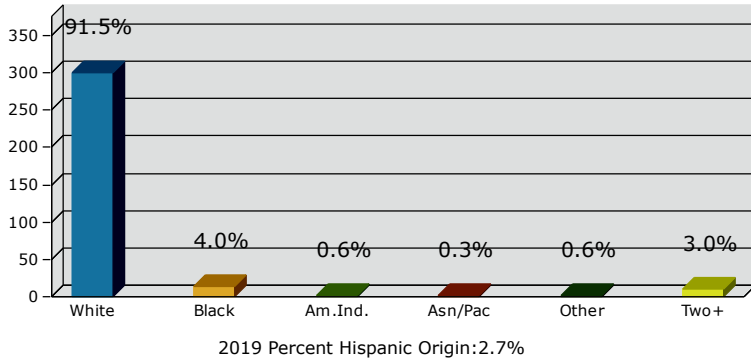

2019 Population by Race