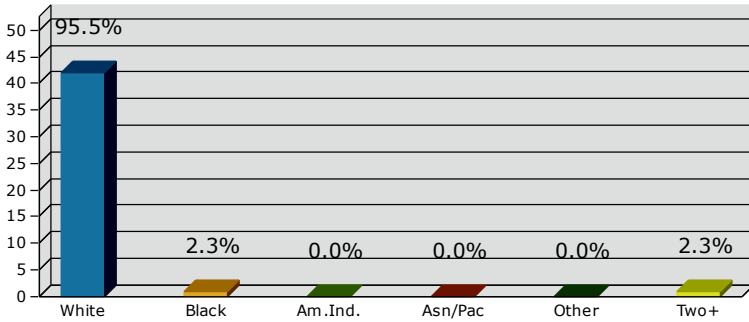

2019 Population by Race

2019 Percent Hispanic Origin: 2.3%

2019 Population by Age

Households

2019 Home Value

2019-2024 Annual Growth Rate

Household Income

Source: U.S. Census Bureau, Census 2010 Summary File 1. Esri forecasts for 2019 and 2024.

2019 Population by Race

2019 Population by Age

Households

2019 Home Value

2019-2024 Annual Growth Rate

Household Income

Source: U.S. Census Bureau, Census 2010 Summary File 1. Esri forecasts for 2019 and 2024.