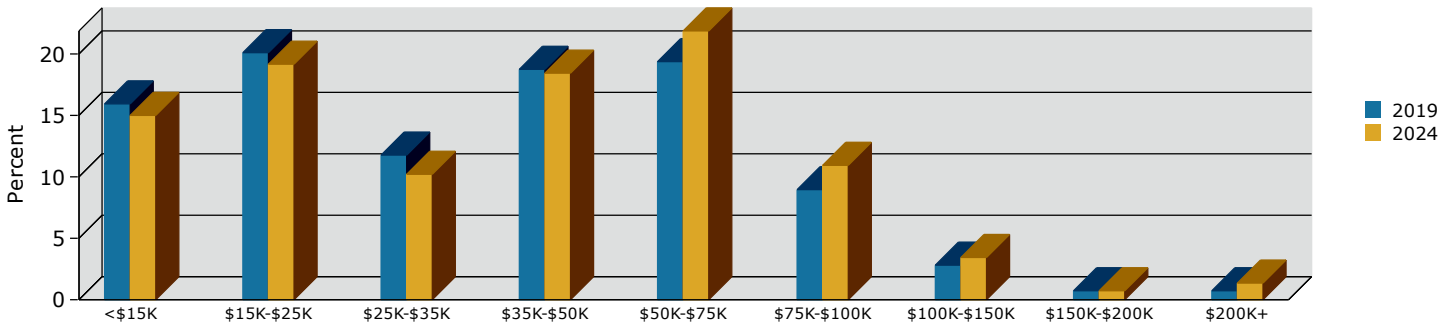

2019 Population by Race

2019 Percent Hispanic Origin: 2.3%

2019 Population by Age

Households

2019 Home Value

2019-2024 Annual Growth Rate

Household Income

Source: U.S. Census Bureau, Census 2010 Summary File 1. Esri forecasts for 2019 and 2024.

2019 Population by Race

2019 Population by Age

Households

2019 Home Value

2019-2024 Annual Growth Rate

Household Income

Source: U.S. Census Bureau, Census 2010 Summary File 1. Esri forecasts for 2019 and 2024.