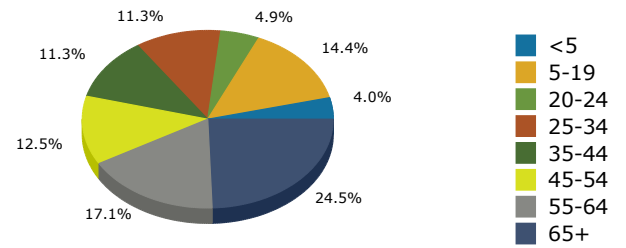

2019 Population by Race

2019 Percent Hispanic Origin: 2.3%

2019 Population by Age

Households

2019 Home Value

2019-2024 Annual Growth Rate

Household Income

Source: U.S. Census Bureau, Census 2010 Summary File 1. Esri forecasts for 2019 and 2024.

2019 Population by Race

2019 Population by Age

Households

2019 Home Value

2019-2024 Annual Growth Rate

Household Income

Source: U.S. Census Bureau, Census 2010 Summary File 1. Esri forecasts for 2019 and 2024.