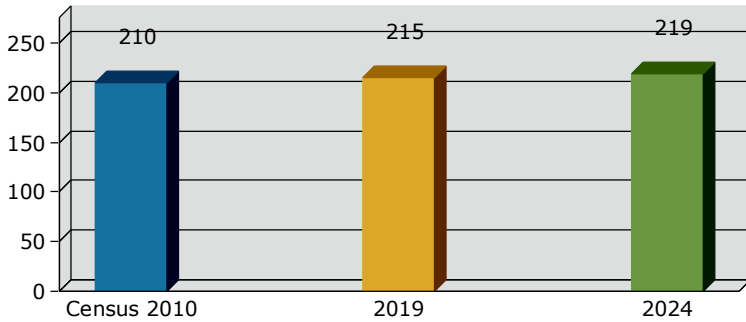

2019 Population by Race

2019 Percent Hispanic Origin: 2.3%

2019 Population by Age

Households

2019 Home Value

2019-2024 Annual Growth Rate

Household Income

Source: U.S. Census Bureau, Census 2010 Summary File 1. Esri forecasts for 2019 and 2024.

2019 Population by Race

2019 Population by Age

Households

2019 Home Value

2019-2024 Annual Growth Rate

Household Income

Source: U.S. Census Bureau, Census 2010 Summary File 1. Esri forecasts for 2019 and 2024.