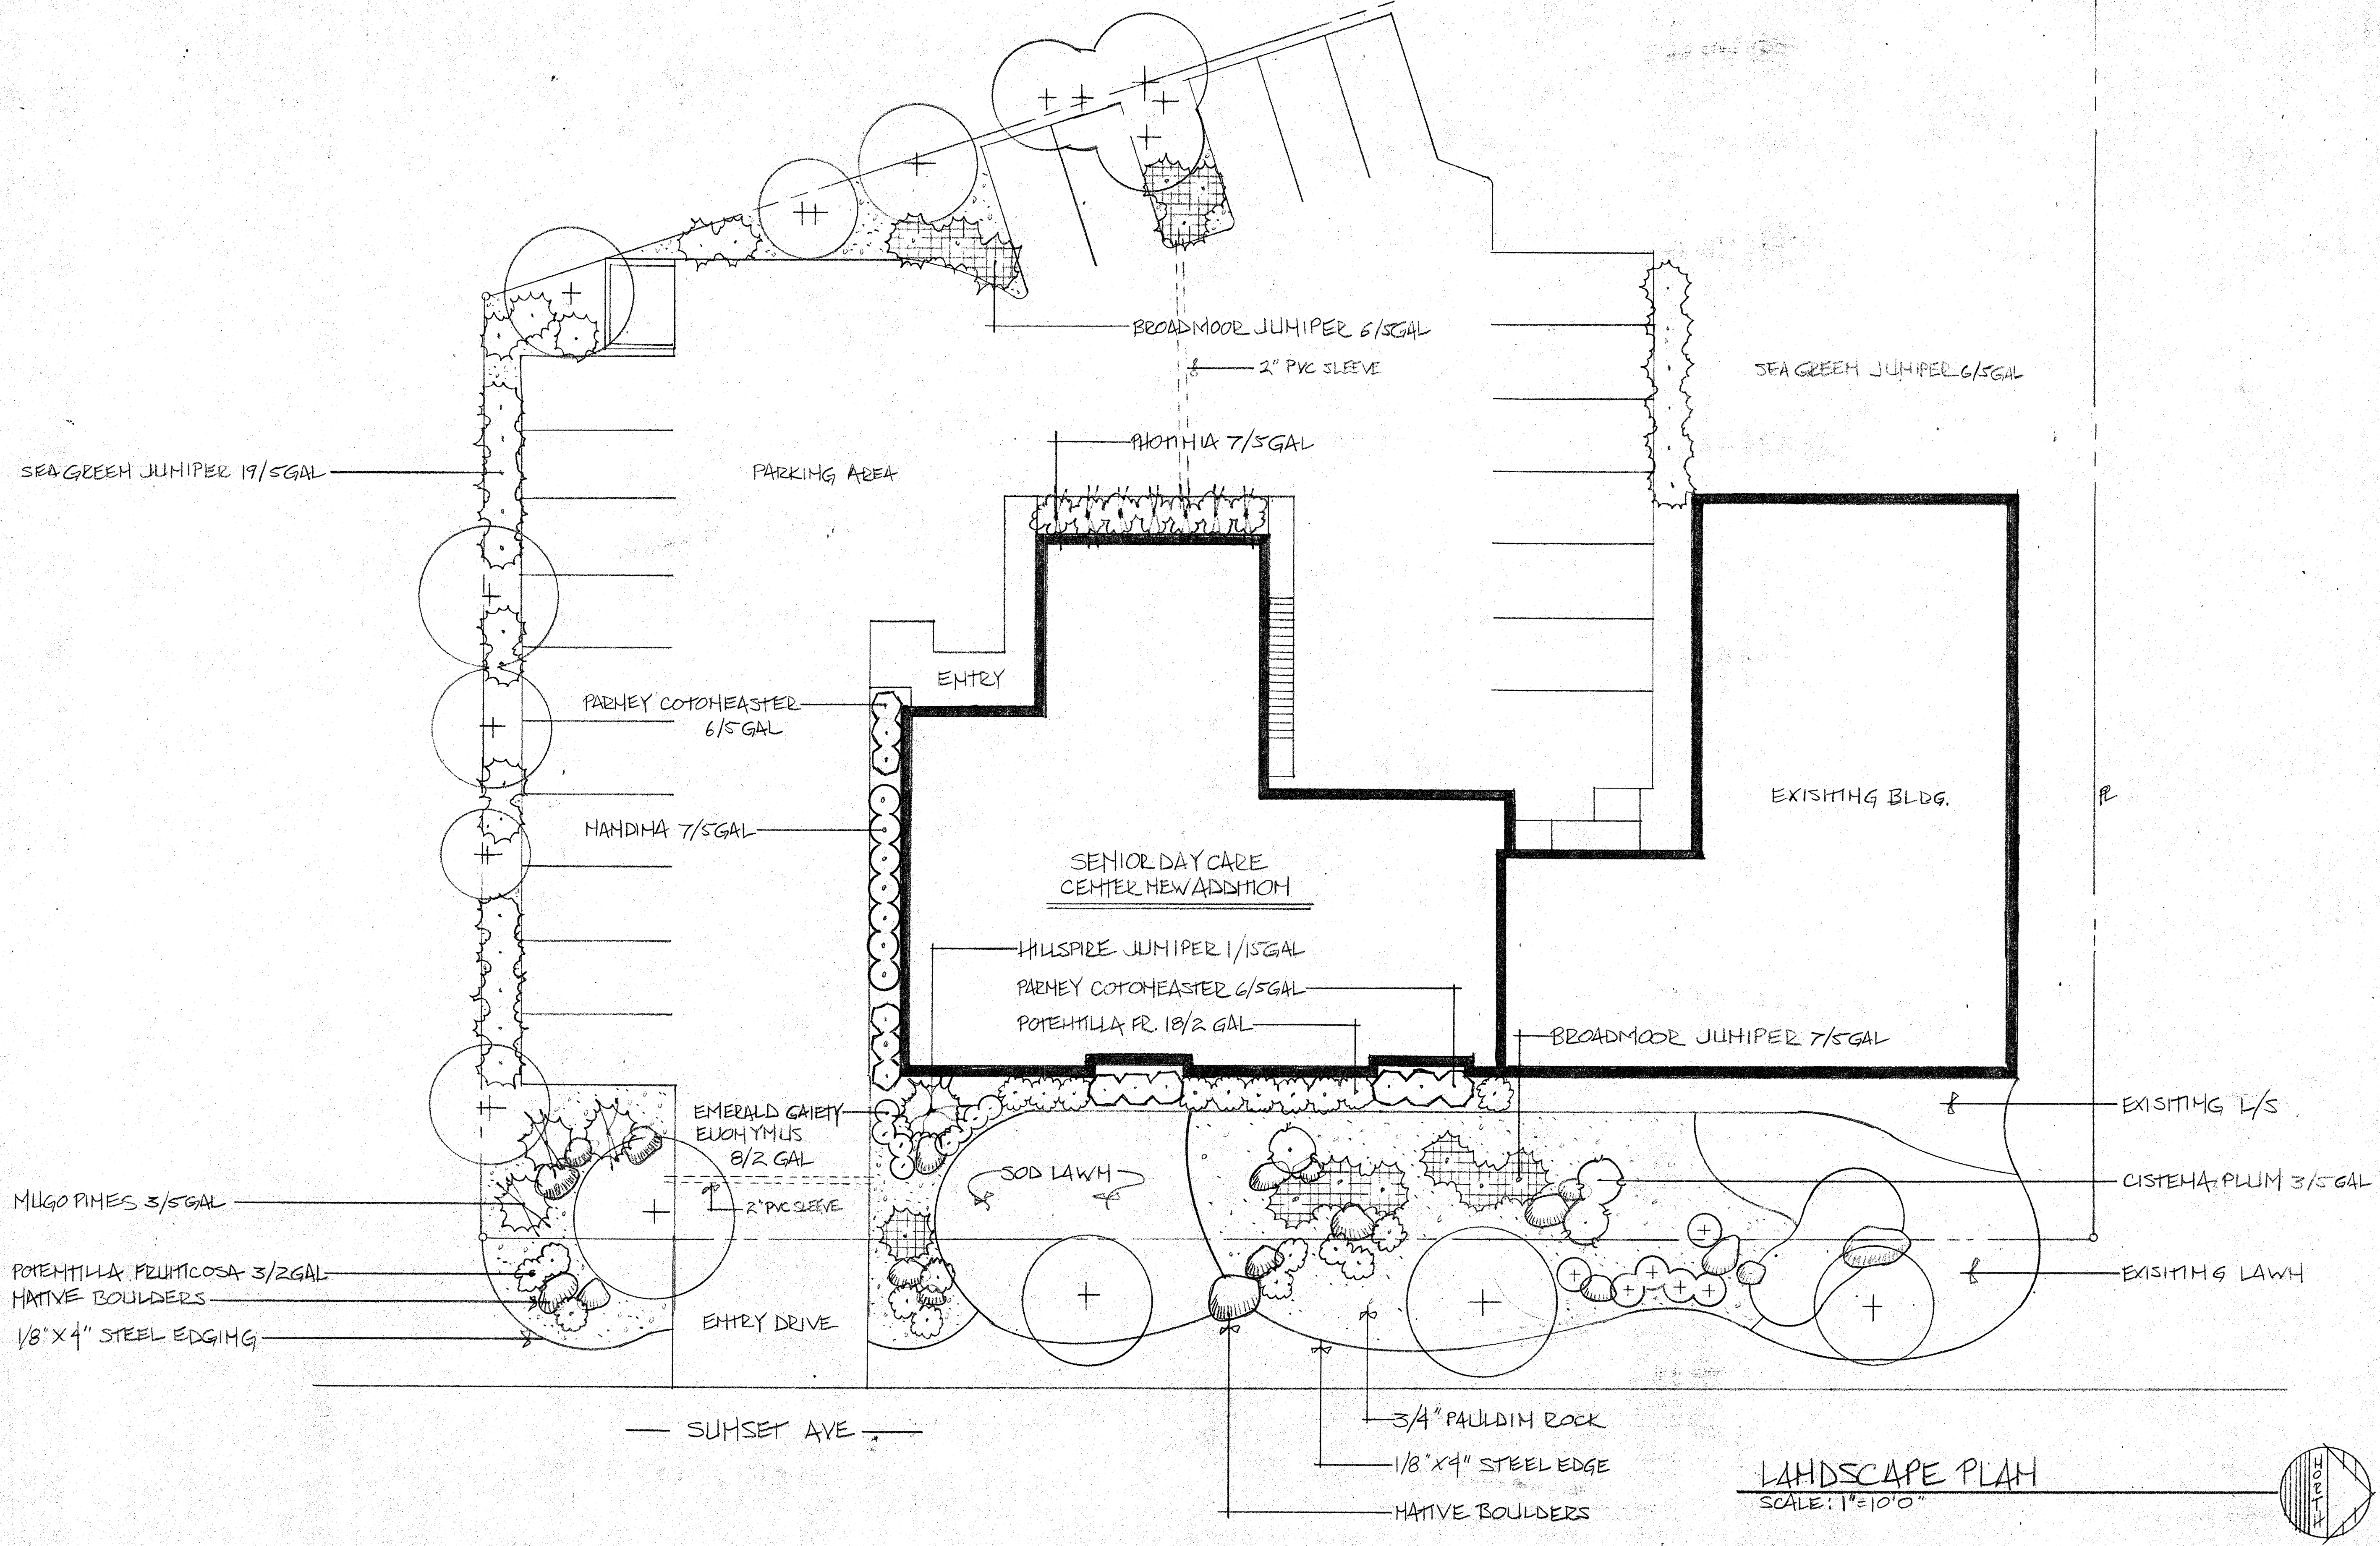

REVISIONS	BY

JIM GORDING LANDSCAPES
 Design/Build
 1815 Iron Springs Road
 Prescott, Arizona 86301

PRESCOTT SENIOR DAY CARE CENTER
 826 SUNSET AVE
 PRESCOTT, ARIZONA

DRAWN
 J. GORDING
 CHECKED
 DATE
 JULY 10, 1990
 SCALE
 1" = 10'-0"
 JOB NO.
 SHEET
 OF SHEETS

LANDSCAPE PLAN
 SCALE: 1" = 10'-0"