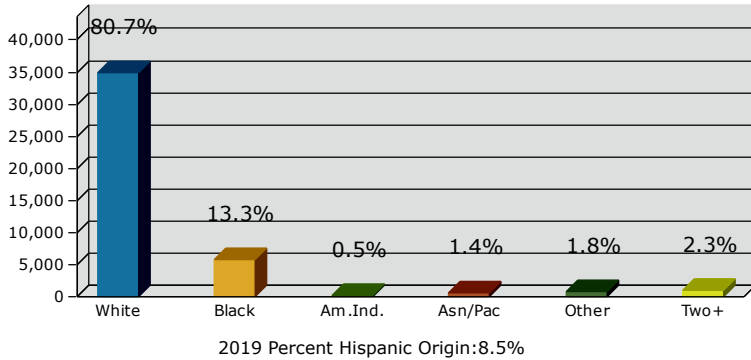

Households

2019 Population by Race