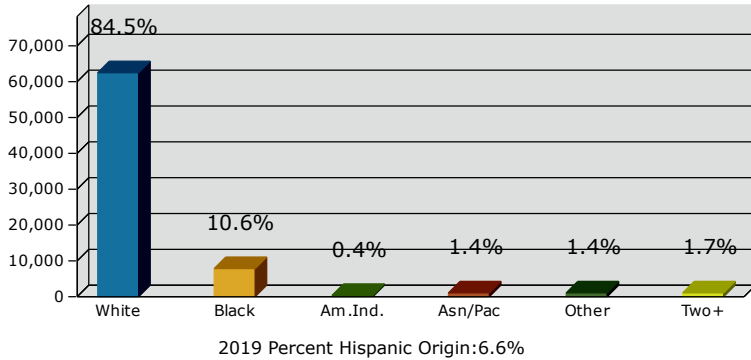

Households

2019 Population by Race