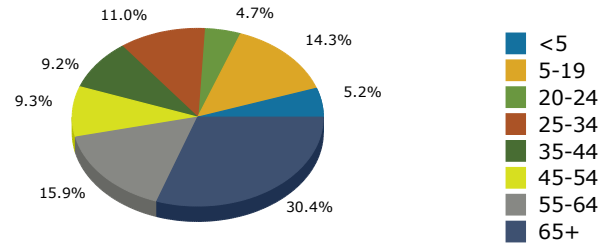

2019 Population by Race

2019 Population by Age

Households

2019 Home Value

2019-2024 Annual Growth Rate

Household Income

Source: U.S. Census Bureau, Census 2010 Summary File 1. Esri forecasts for 2019 and 2024.