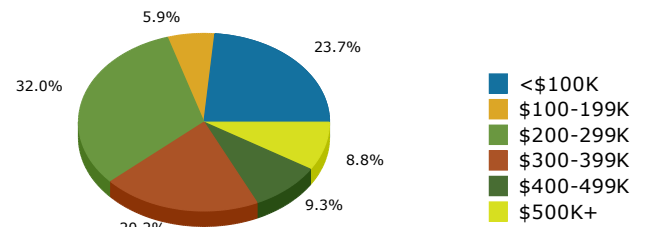

2019 Population by Race

2019 Population by Age

Households

2019 Home Value

2019-2024 Annual Growth Rate

Household Income

Source: U.S. Census Bureau, Census 2010 Summary File 1. Esri forecasts for 2019 and 2024.