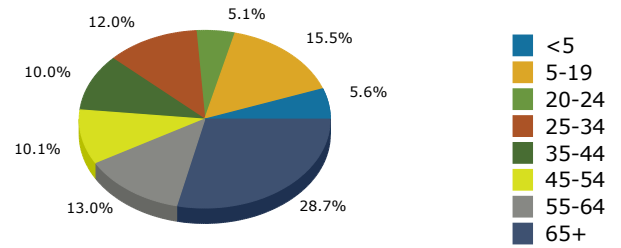

2019 Population by Race

2019 Population by Age

Households

2019 Home Value

2019-2024 Annual Growth Rate

Household Income

Source: U.S. Census Bureau, Census 2010 Summary File 1. Esri forecasts for 2019 and 2024.