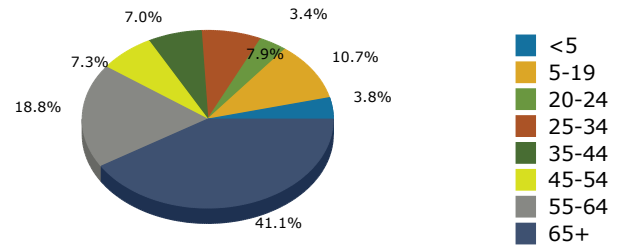

2019 Population by Race

2019 Population by Age

Households

2019 Home Value

2019-2024 Annual Growth Rate

Household Income

Source: U.S. Census Bureau, Census 2010 Summary File 1. Esri forecasts for 2019 and 2024.