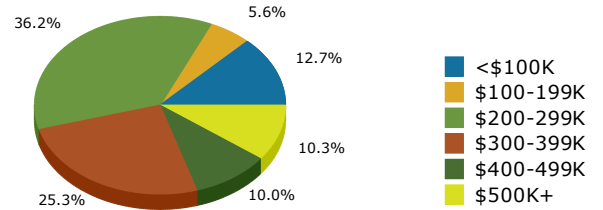

2019 Population by Race

2019 Population by Age

Households

2019 Home Value

2019-2024 Annual Growth Rate

Household Income

Source: U.S. Census Bureau, Census 2010 Summary File 1. Esri forecasts for 2019 and 2024.