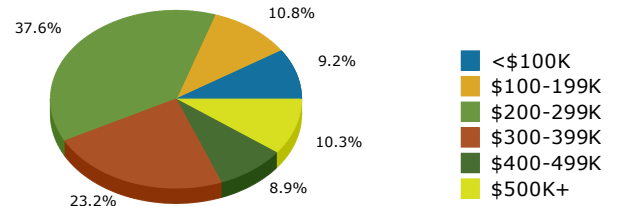

2019 Population by Race

2019 Population by Age

Households

2019 Home Value

2019-2024 Annual Growth Rate

Household Income

Source: U.S. Census Bureau, Census 2010 Summary File 1. Esri forecasts for 2019 and 2024.