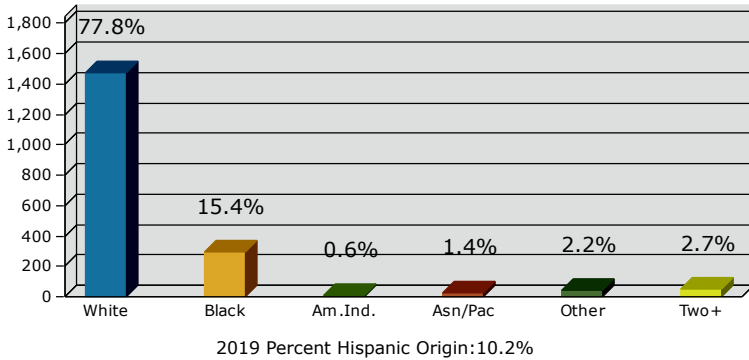

2019 Population by Race

2019 Population by Age

Households

2019 Home Value

2019-2024 Annual Growth Rate

Household Income

Source: U.S. Census Bureau, Census 2010 Summary File 1. Esri forecasts for 2019 and 2024.