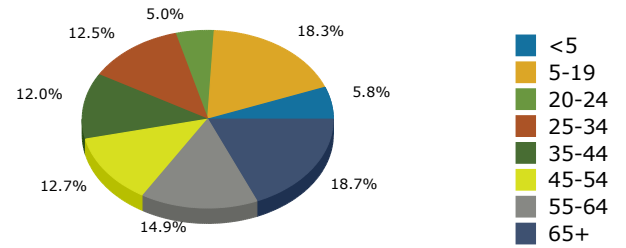

2019 Population by Race

2019 Population by Age

Households

2019 Home Value

2019-2024 Annual Growth Rate

Household Income

Source: U.S. Census Bureau, Census 2010 Summary File 1. Esri forecasts for 2019 and 2024.