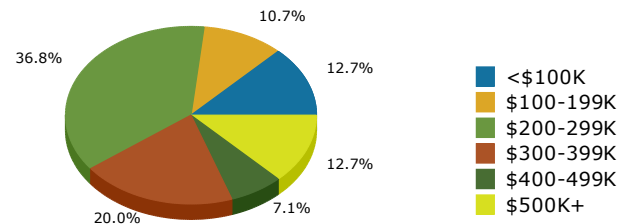

2019 Population by Race

2019 Population by Age

Households

2019 Home Value

2019-2024 Annual Growth Rate

Household Income

Source: U.S. Census Bureau, Census 2010 Summary File 1. Esri forecasts for 2019 and 2024.