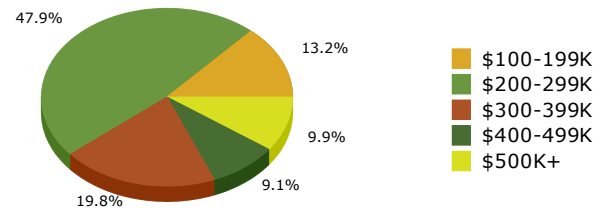

2019 Population by Race

2019 Population by Age

Households

2019 Home Value

2019-2024 Annual Growth Rate

Household Income

Source: U.S. Census Bureau, Census 2010 Summary File 1. Esri forecasts for 2019 and 2024.