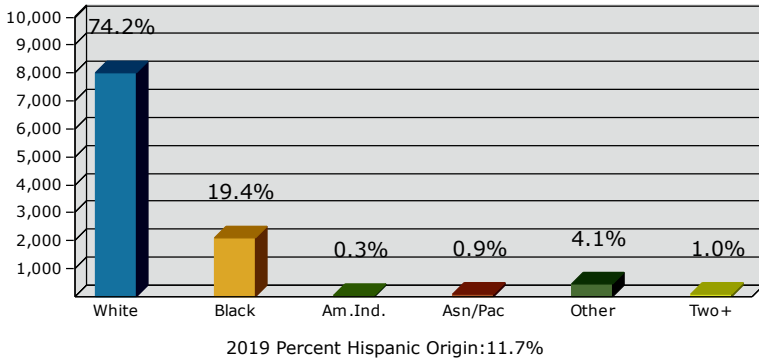

Households

2019 Population by Race