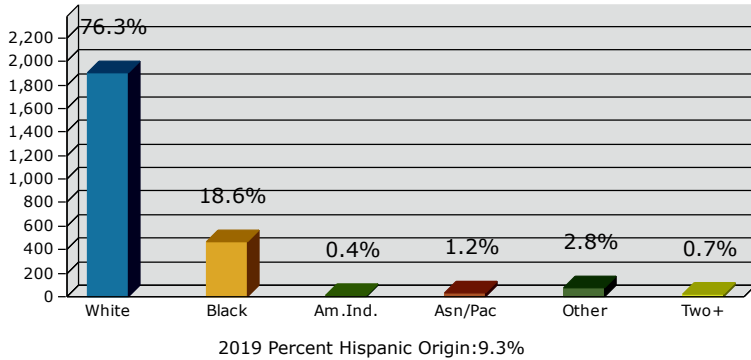

Households

2019 Population by Race