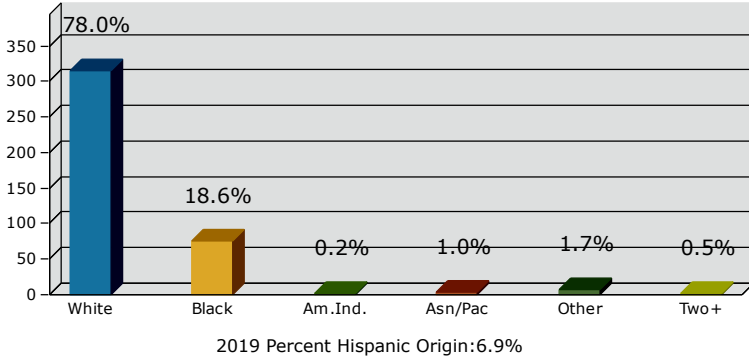

2019 Population by Race

2019 Population by Age

Households

2019 Home Value

2019-2024 Annual Growth Rate

Household Income

Source: U.S. Census Bureau, Census 2010 Summary File 1. Esri forecasts for 2019 and 2024.