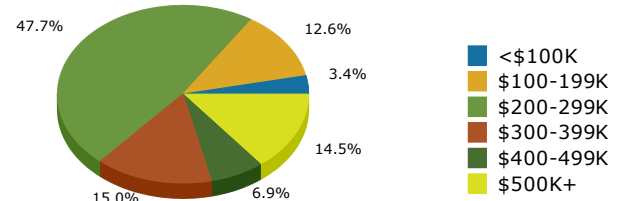

2019 Population by Race

2019 Population by Age

Households

2019 Home Value

2019-2024 Annual Growth Rate

Household Income

Source: U.S. Census Bureau, Census 2010 Summary File 1. Esri forecasts for 2019 and 2024.