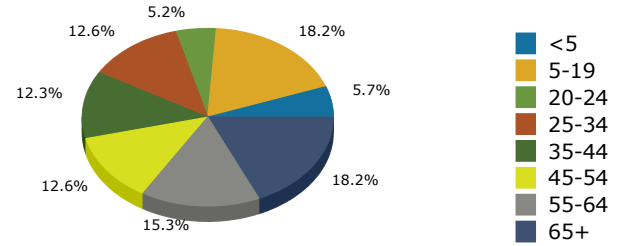

2019 Population by Race

2019 Population by Age

Households

2019 Home Value

2019-2024 Annual Growth Rate

Household Income

Source: U.S. Census Bureau, Census 2010 Summary File 1. Esri forecasts for 2019 and 2024.