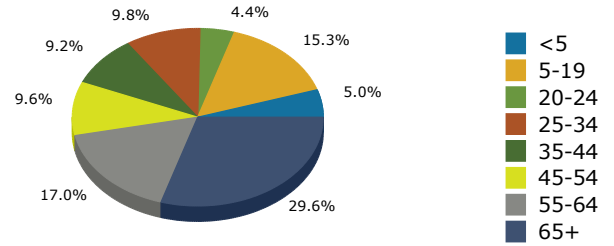

2019 Population by Race

2019 Population by Age

Households

2019 Home Value

2019-2024 Annual Growth Rate

Household Income

Source: U.S. Census Bureau, Census 2010 Summary File 1. Esri forecasts for 2019 and 2024.