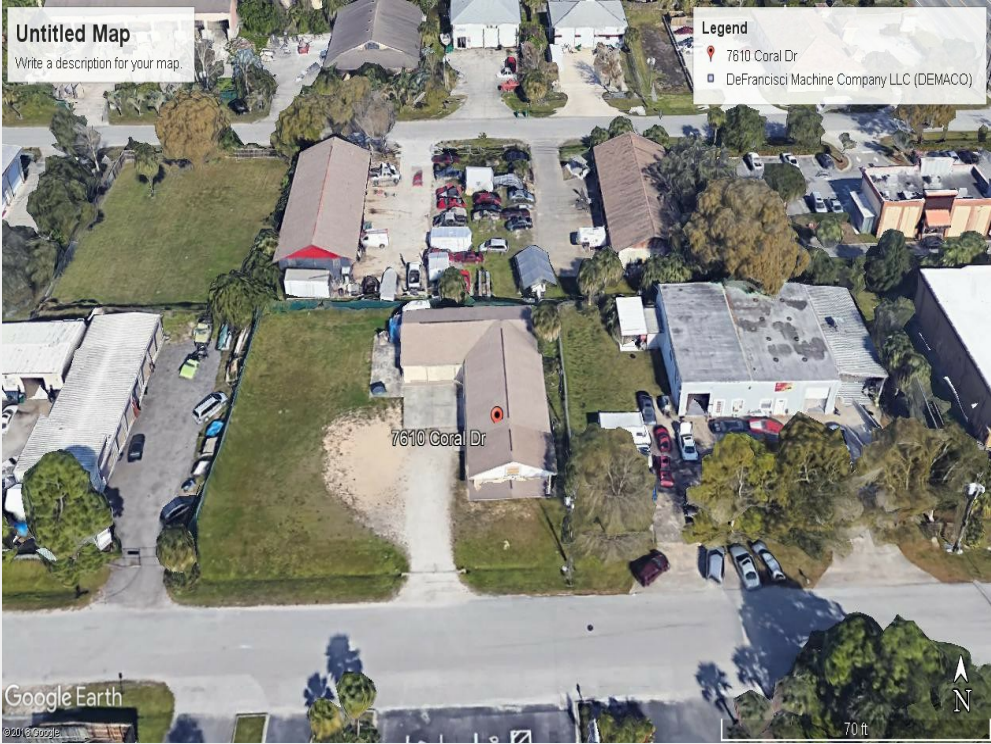

Office and warehouse

7610 Coral Dr, Melbourne, FL 32904

Property Photos

7610 Coral Drive W Melbourne FL 32904