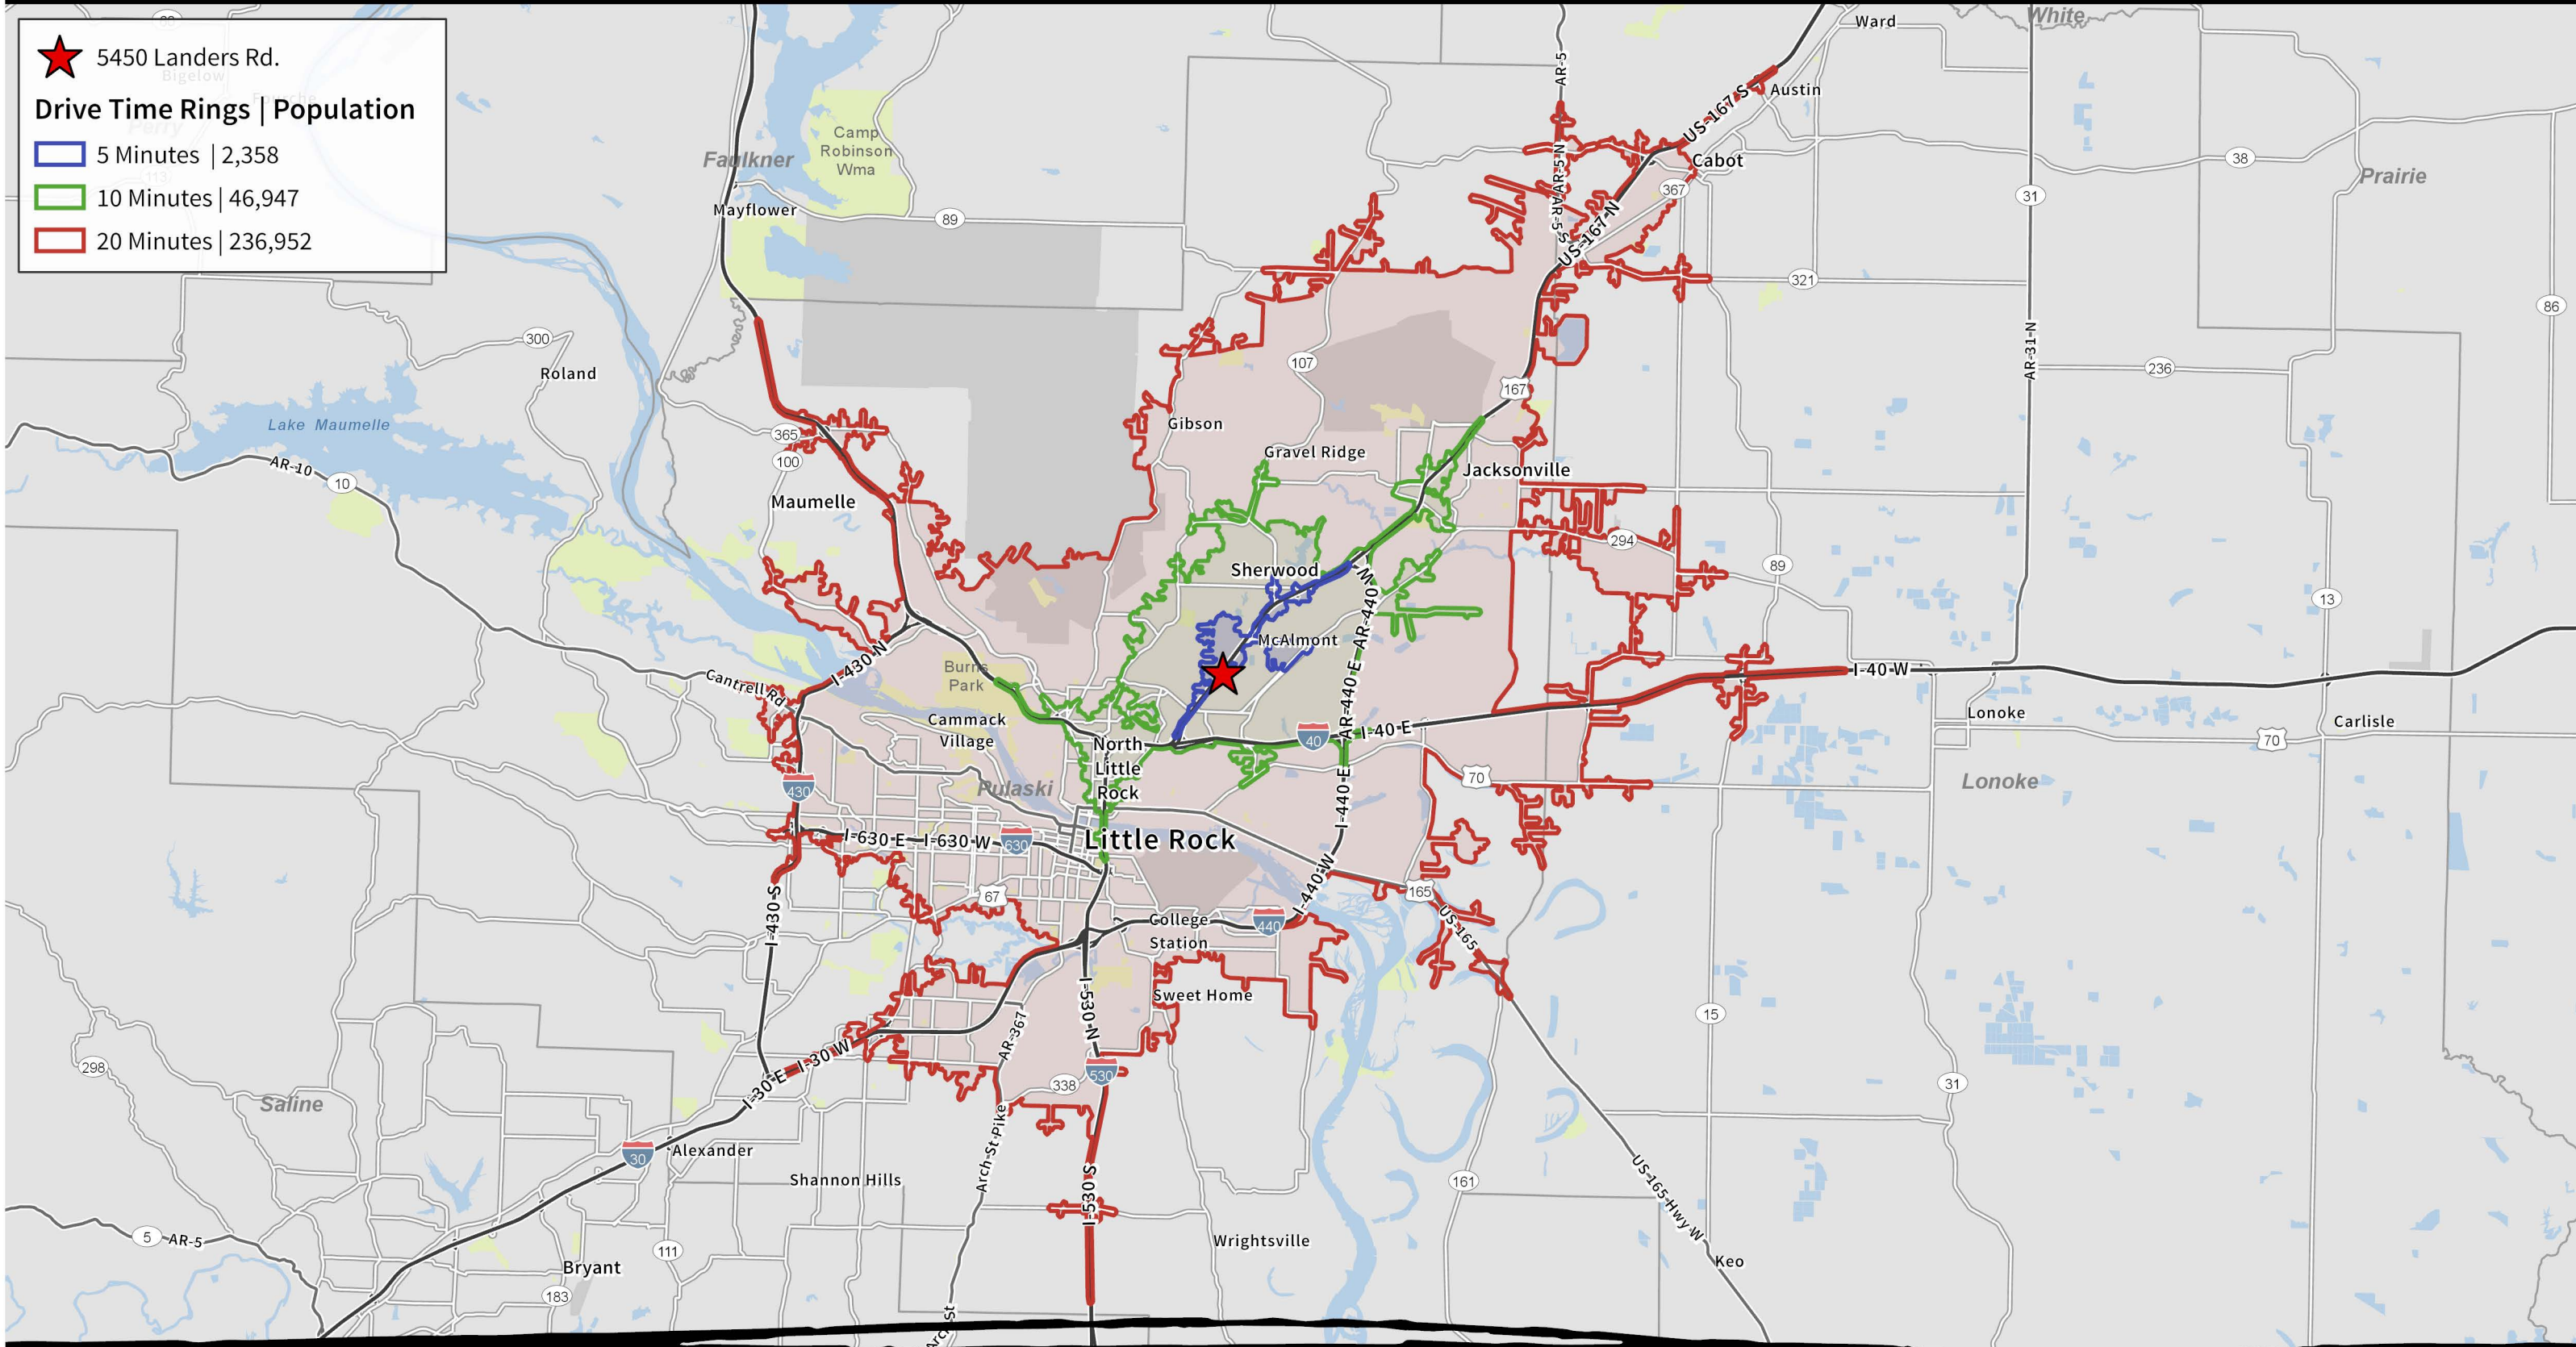

Drive Time Study

5450 Landers Rd
North Little Rock, AR

Date: 2/27/2019

5450 Landers Rd.

Drive Time Rings | Population

- 5 Minutes | 2,358
- 10 Minutes | 46,947
- 20 Minutes | 236,952