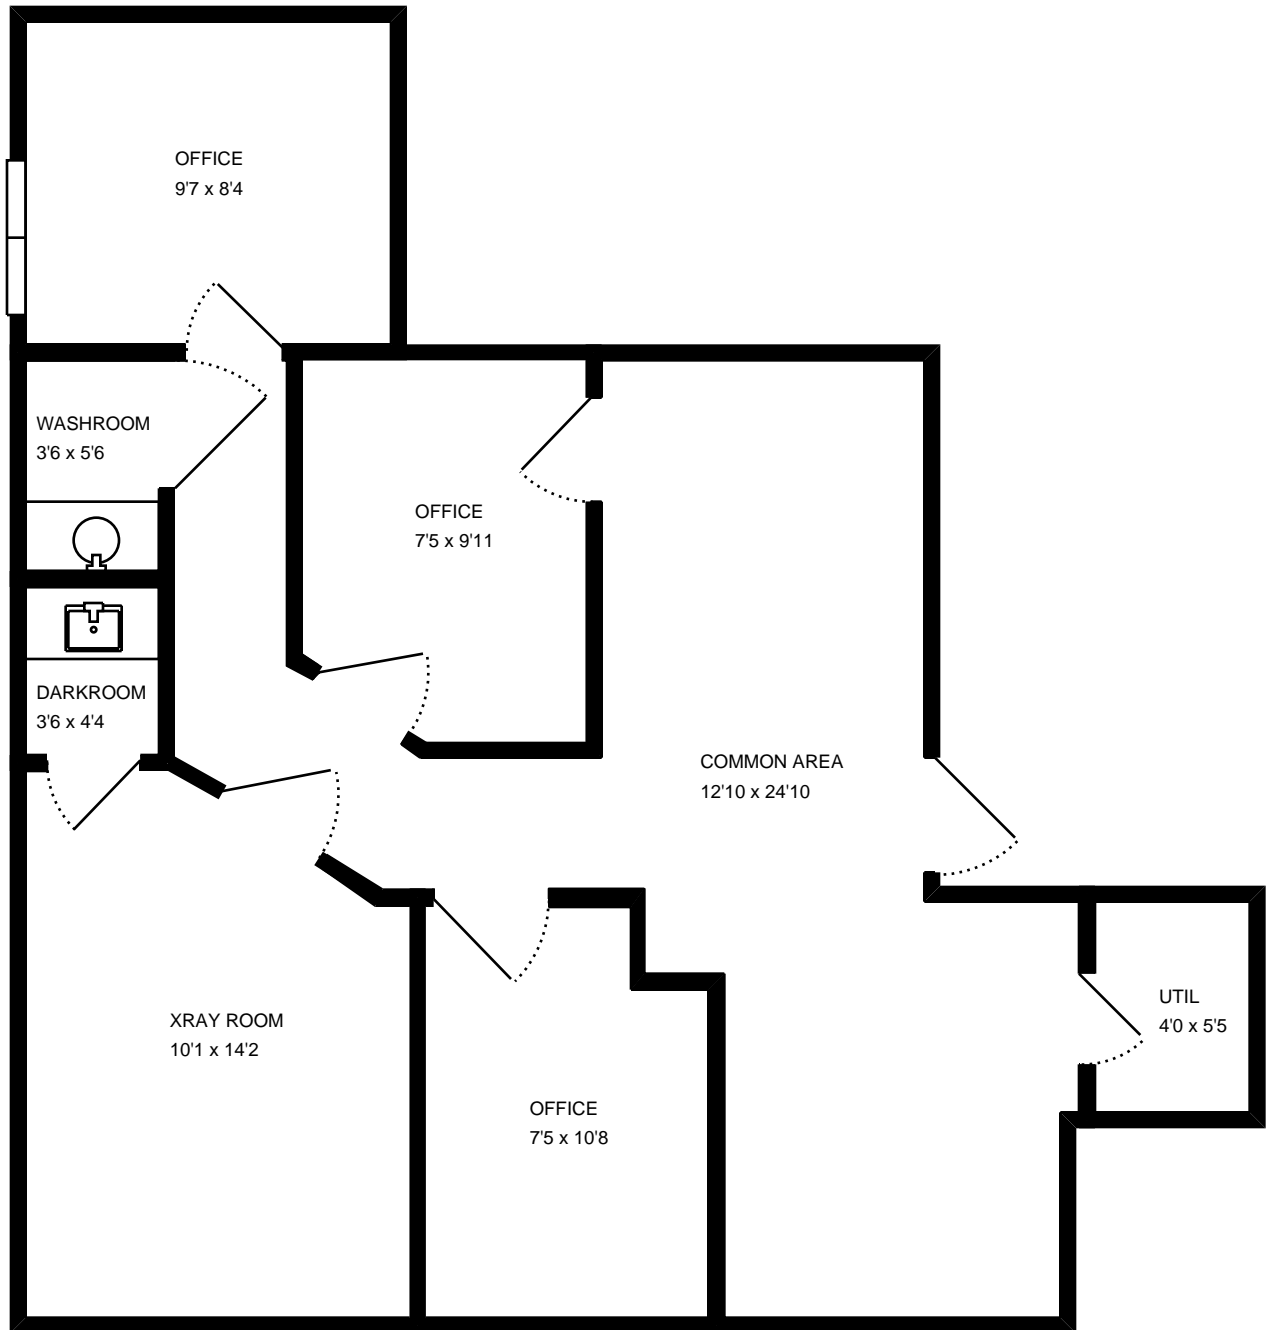

Property Address:
5661 Telegraph Rd
2A
St Louis, MO 63129

Measure #14281590

Total interior square footage on page: 715 sf

The interior square footage listed is living space only and is not taxable square footage