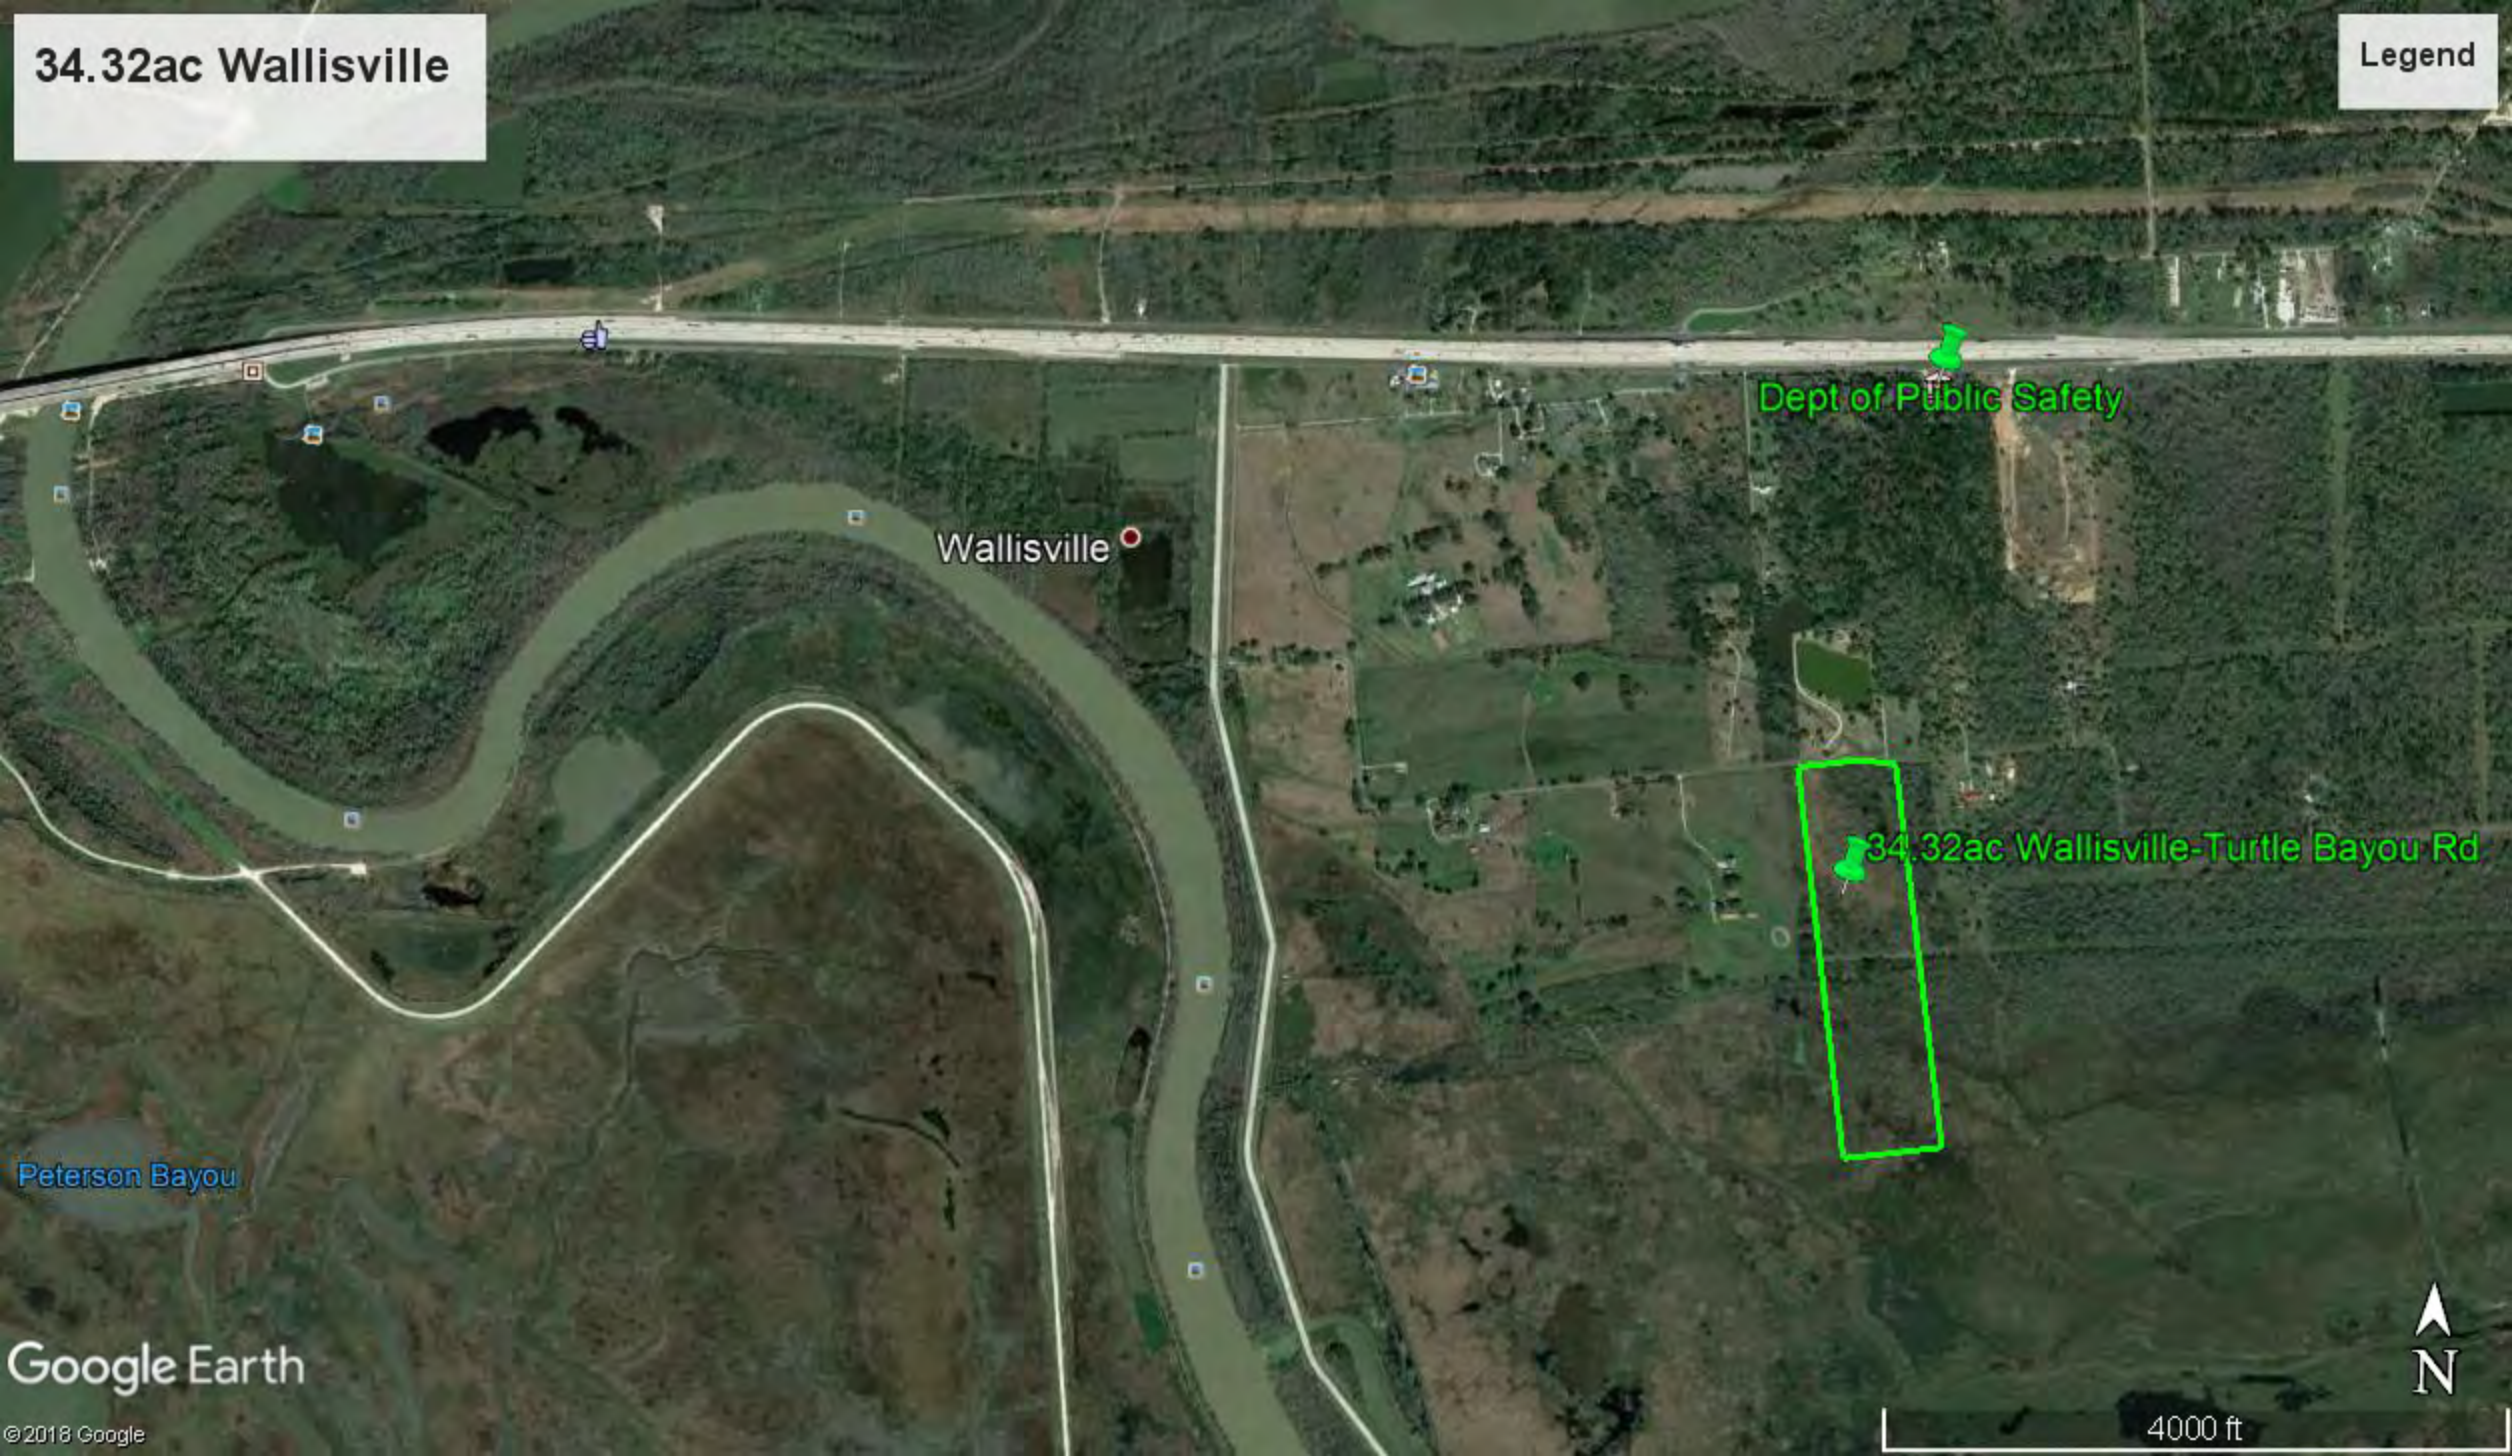

34.32ac Wallisville

Legend

Wallisville

Dept of Public Safety

34.32ac Wallisville-Turtle Bayou Rd

Peterson Bayou

Google Earth

©2018 Google

4000 ft