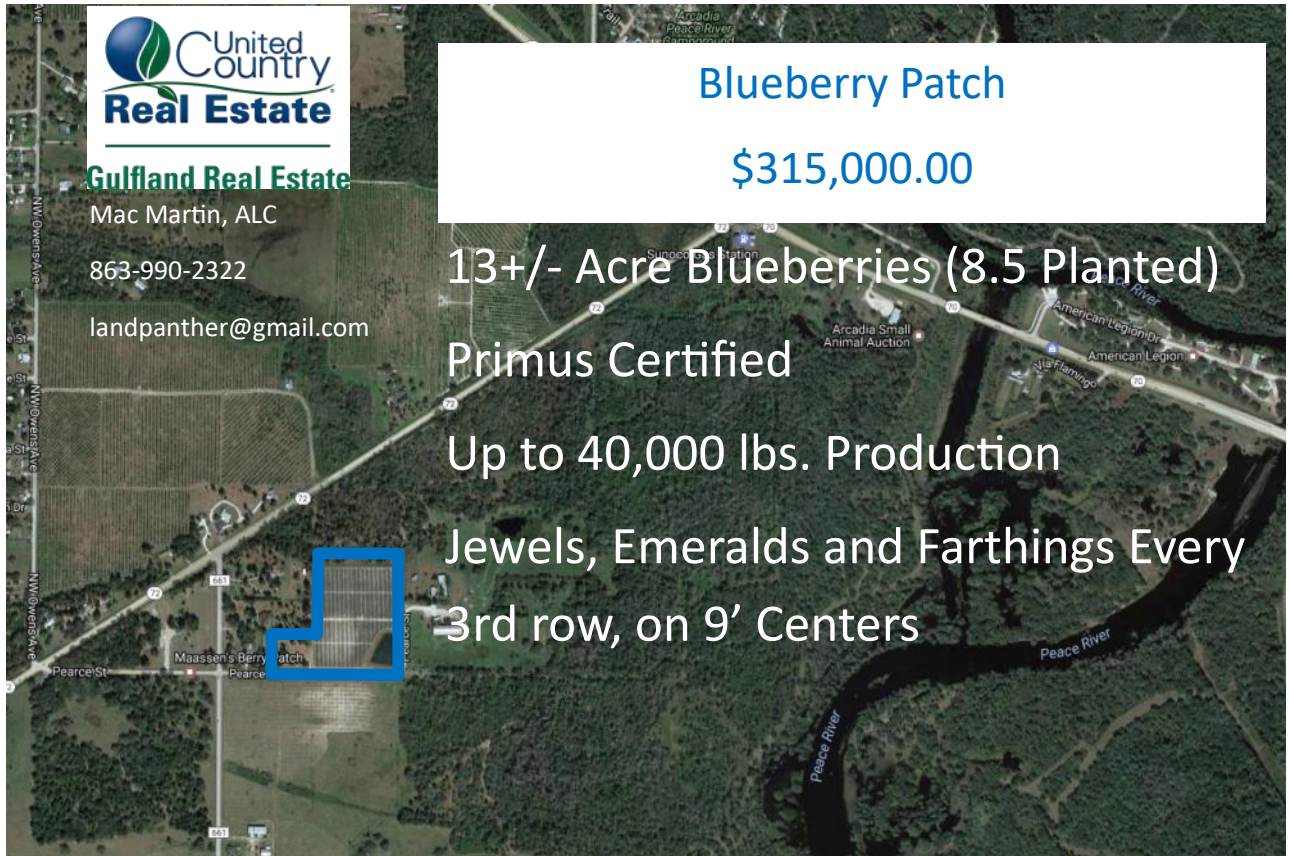

## Blueberry Patch

\$315,000.00

13+/- Acre Blueberries (8.5 Planted)

Primus Certified

Up to 40,000 lbs. Production

Jewels, Emeralds and Farthings Every  
3rd row, on 9' Centers

2.5 acres Possible  
Building Site