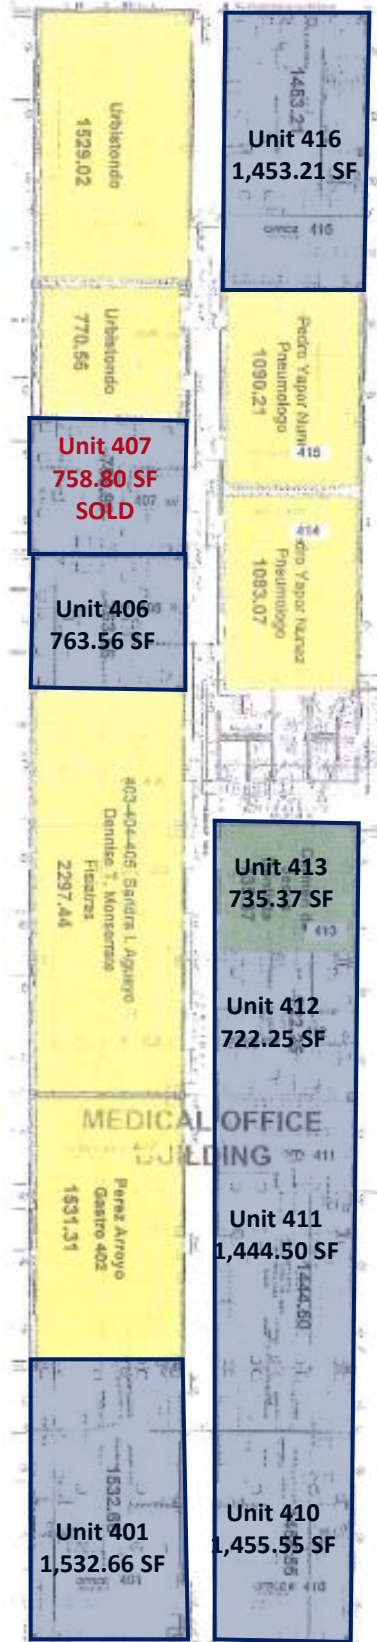

Second Floor

Unit 201 – 1,529.33 SF
 Unit 210 – 1,455.55 SF
 Unit 211 – 1,444.50 SF
 TOTAL – 4,429.38 SF

Third Floor

- Unit 301 - 1,532.67 SF
- Unit 302 - 1,533.67 SF
- Unit 303 - 759.09 SF
- Unit 307 - 758.93 SF
- Unit 312 - 722.25 SF
- Unit 315 - 1,090.21 SF
- Unit 316 - 1,453.09 SF
- TOTAL - 7,849.91 SF

Fourth Floor

- Unit 401 – 1,532.66 SF
- Unit 406 – 763.56 SF
- Unit 407 – 758.80 SF**
- Unit 410 – 1,455.55 SF
- Unit 411 – 1,444.50 SF
- Unit 412 – 722.25 SF
- Unit 413 – 735.37 SF
- Unit 416 - 1,453.21 SF
- TOTAL – 8,865.90 SF