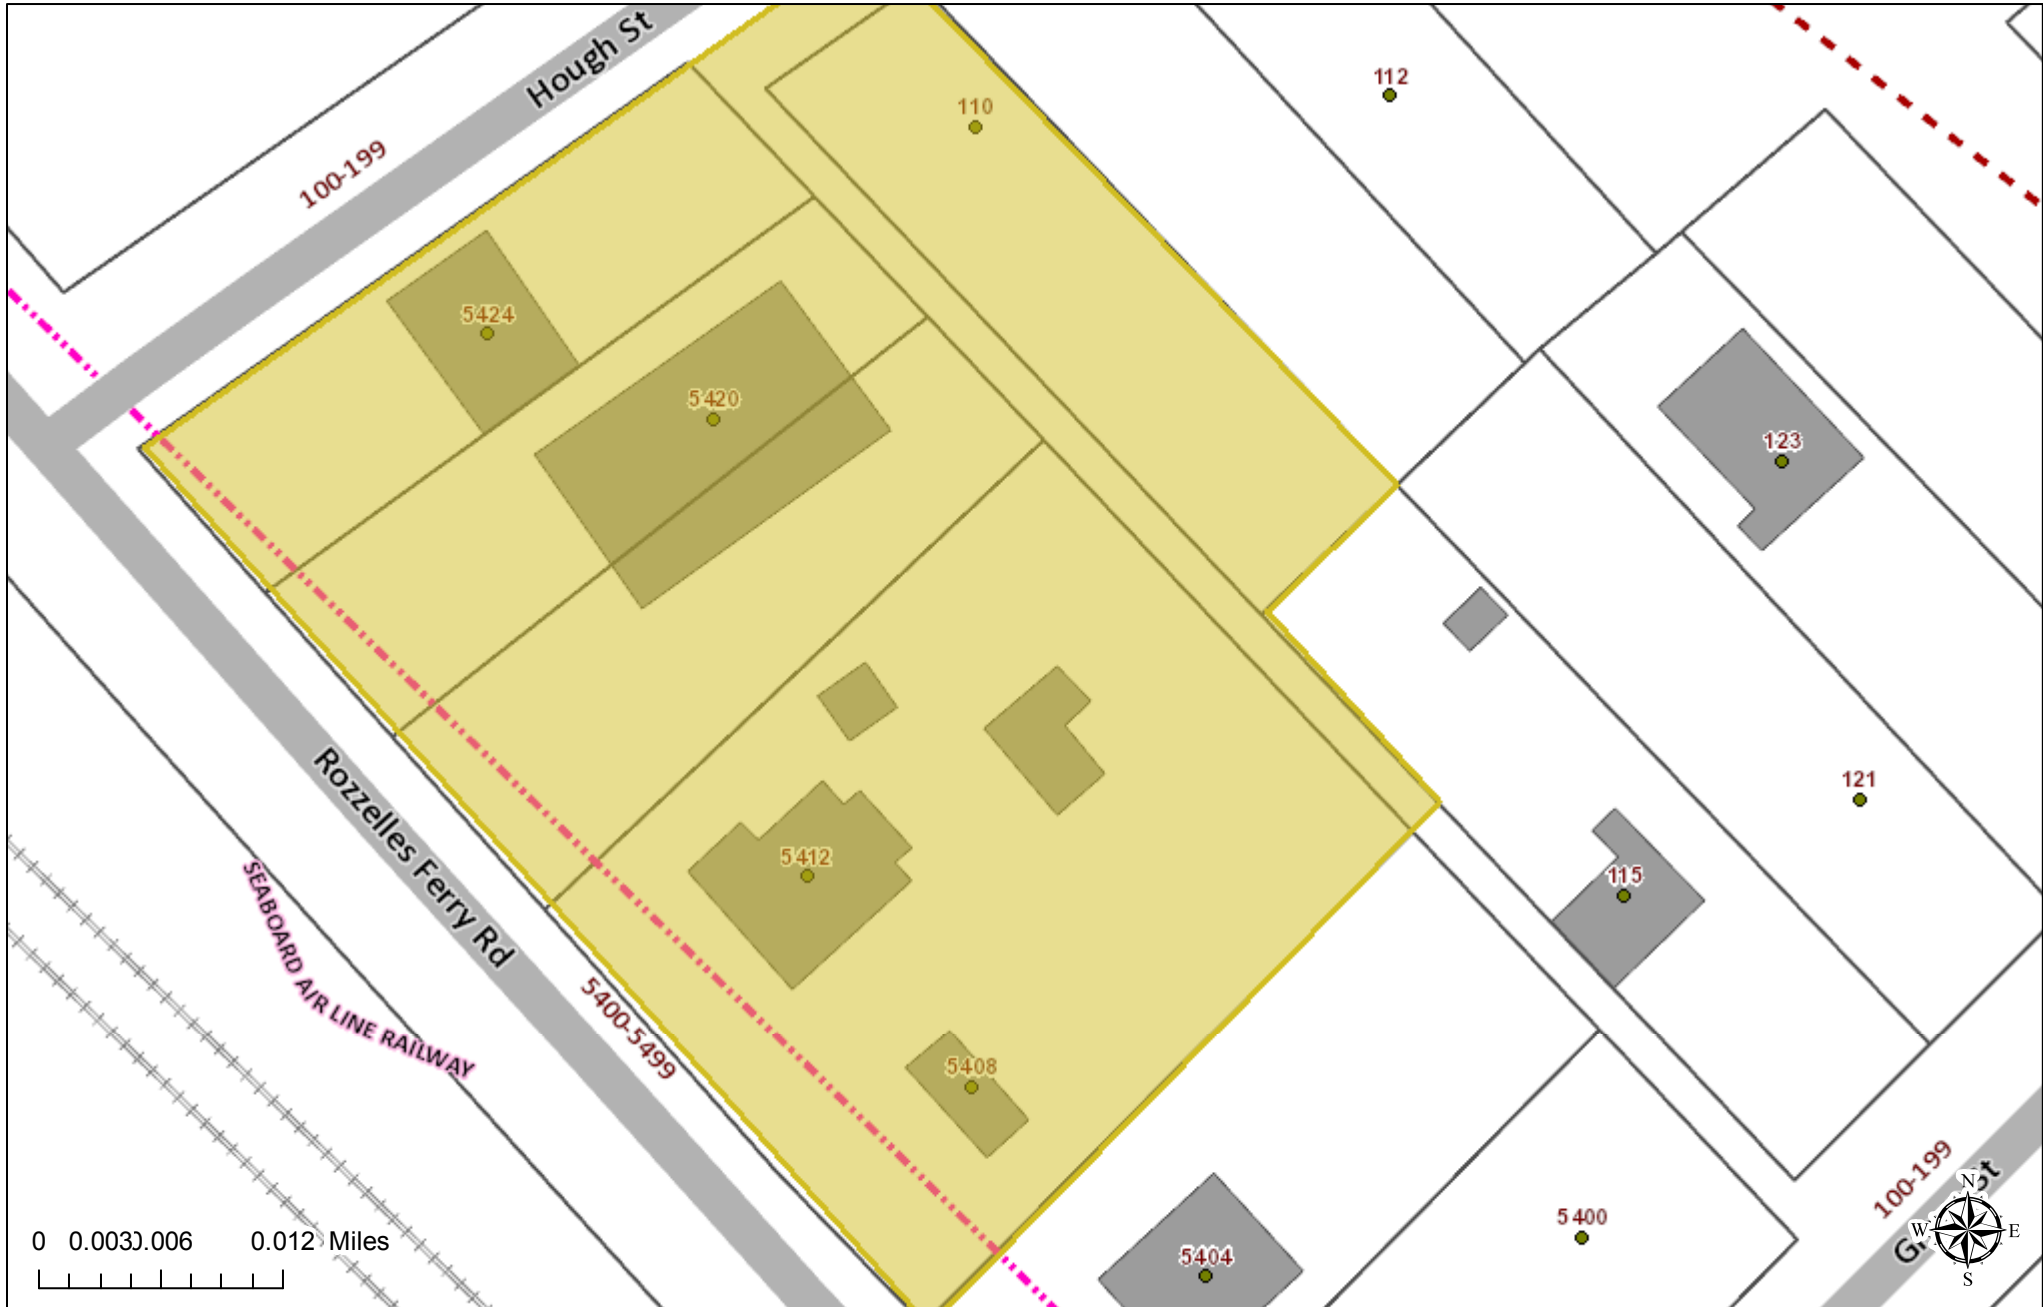

# Polaris 3G Map – Mecklenburg County, North Carolina

Date Printed: 5/4/2018 12:48:34 PM

This map or report is prepared for the inventory of real property within Mecklenburg County and is compiled from recorded deeds, plats, tax maps, surveys, planimetric maps, and other public records and data. Users of this map or report are hereby notified that the aforementioned public primary information sources should be consulted for verification. Mecklenburg County and its mapping contractors assume no legal responsibility for the information contained herein.