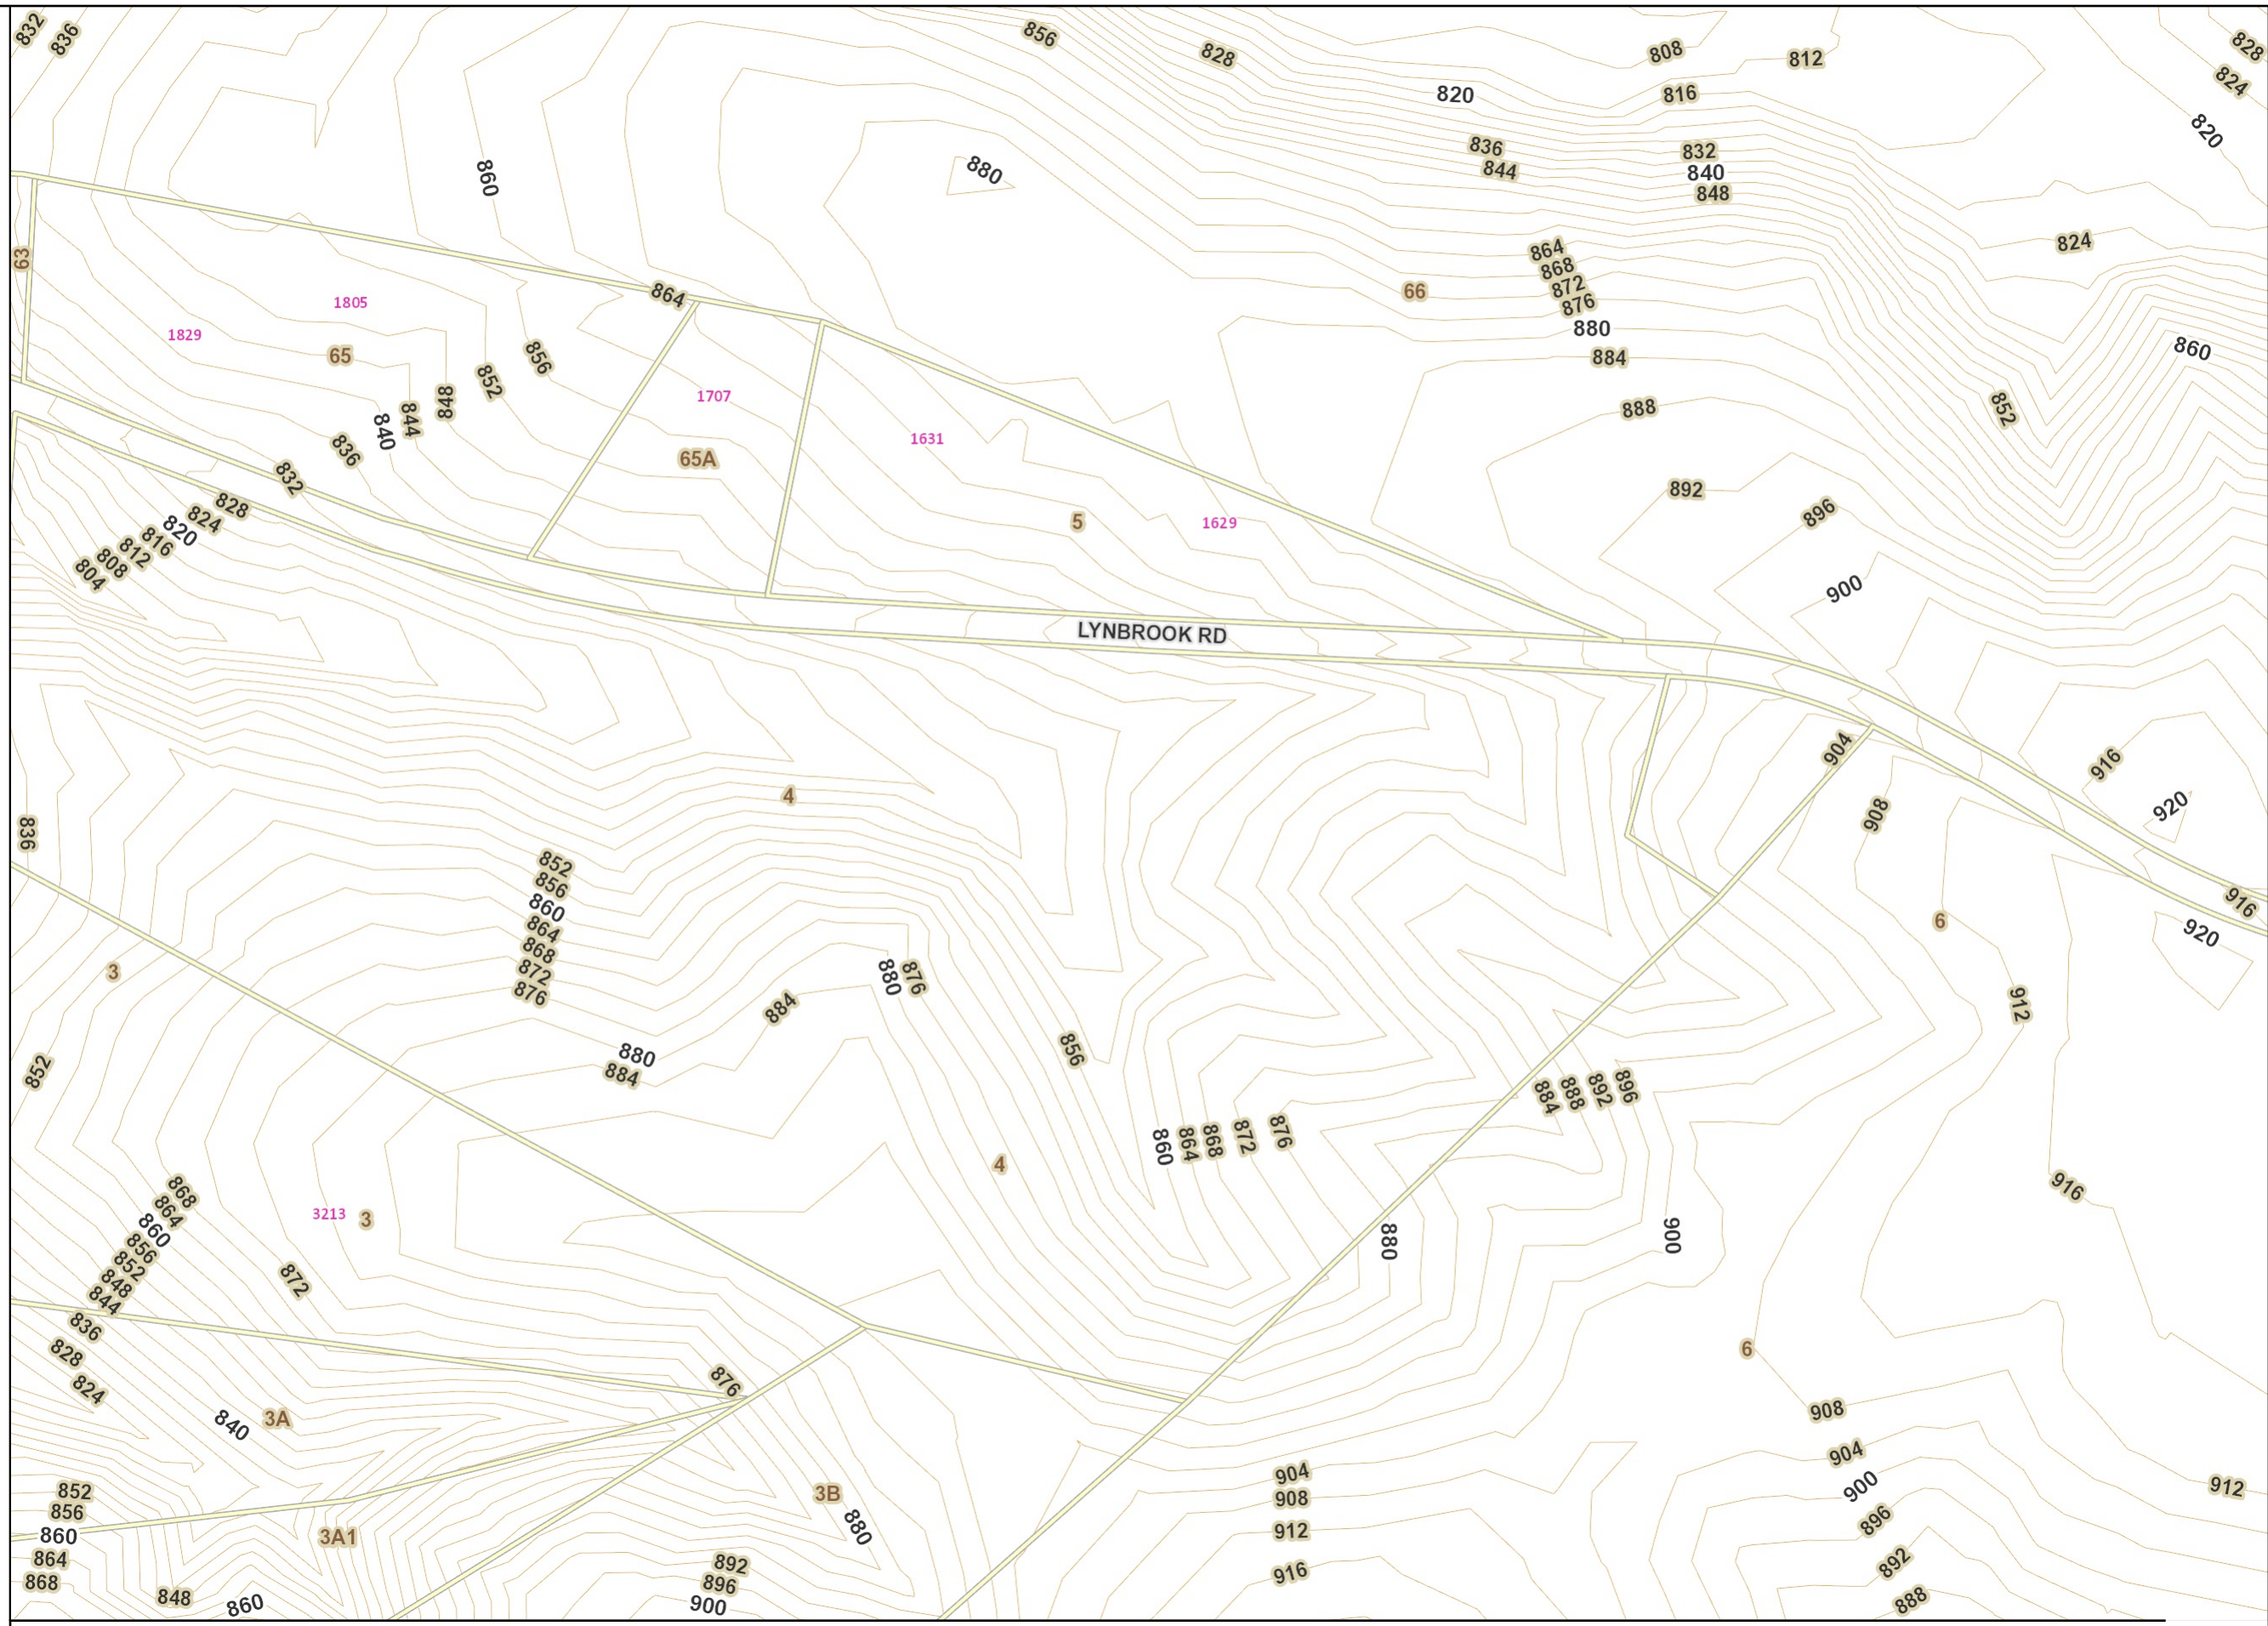

Campbell County, VA

Legend

- E9-1-1 Addresses
- Street Names
- Lot Numbers
- Parcels
- FEMA Flood Zones - A
- FEMA Flood Zones - AE
- 4ft Contours
- County Boundary
- HiddenRoadCenterline

12/14/2016

DISCLAIMER: This drawing is neither a legally recorded map nor a survey and is not intended to be used as such. The information displayed is a compilation of records, information, and data obtained from various sources, and Campbell County is not responsible for its accuracy or how current it may be.