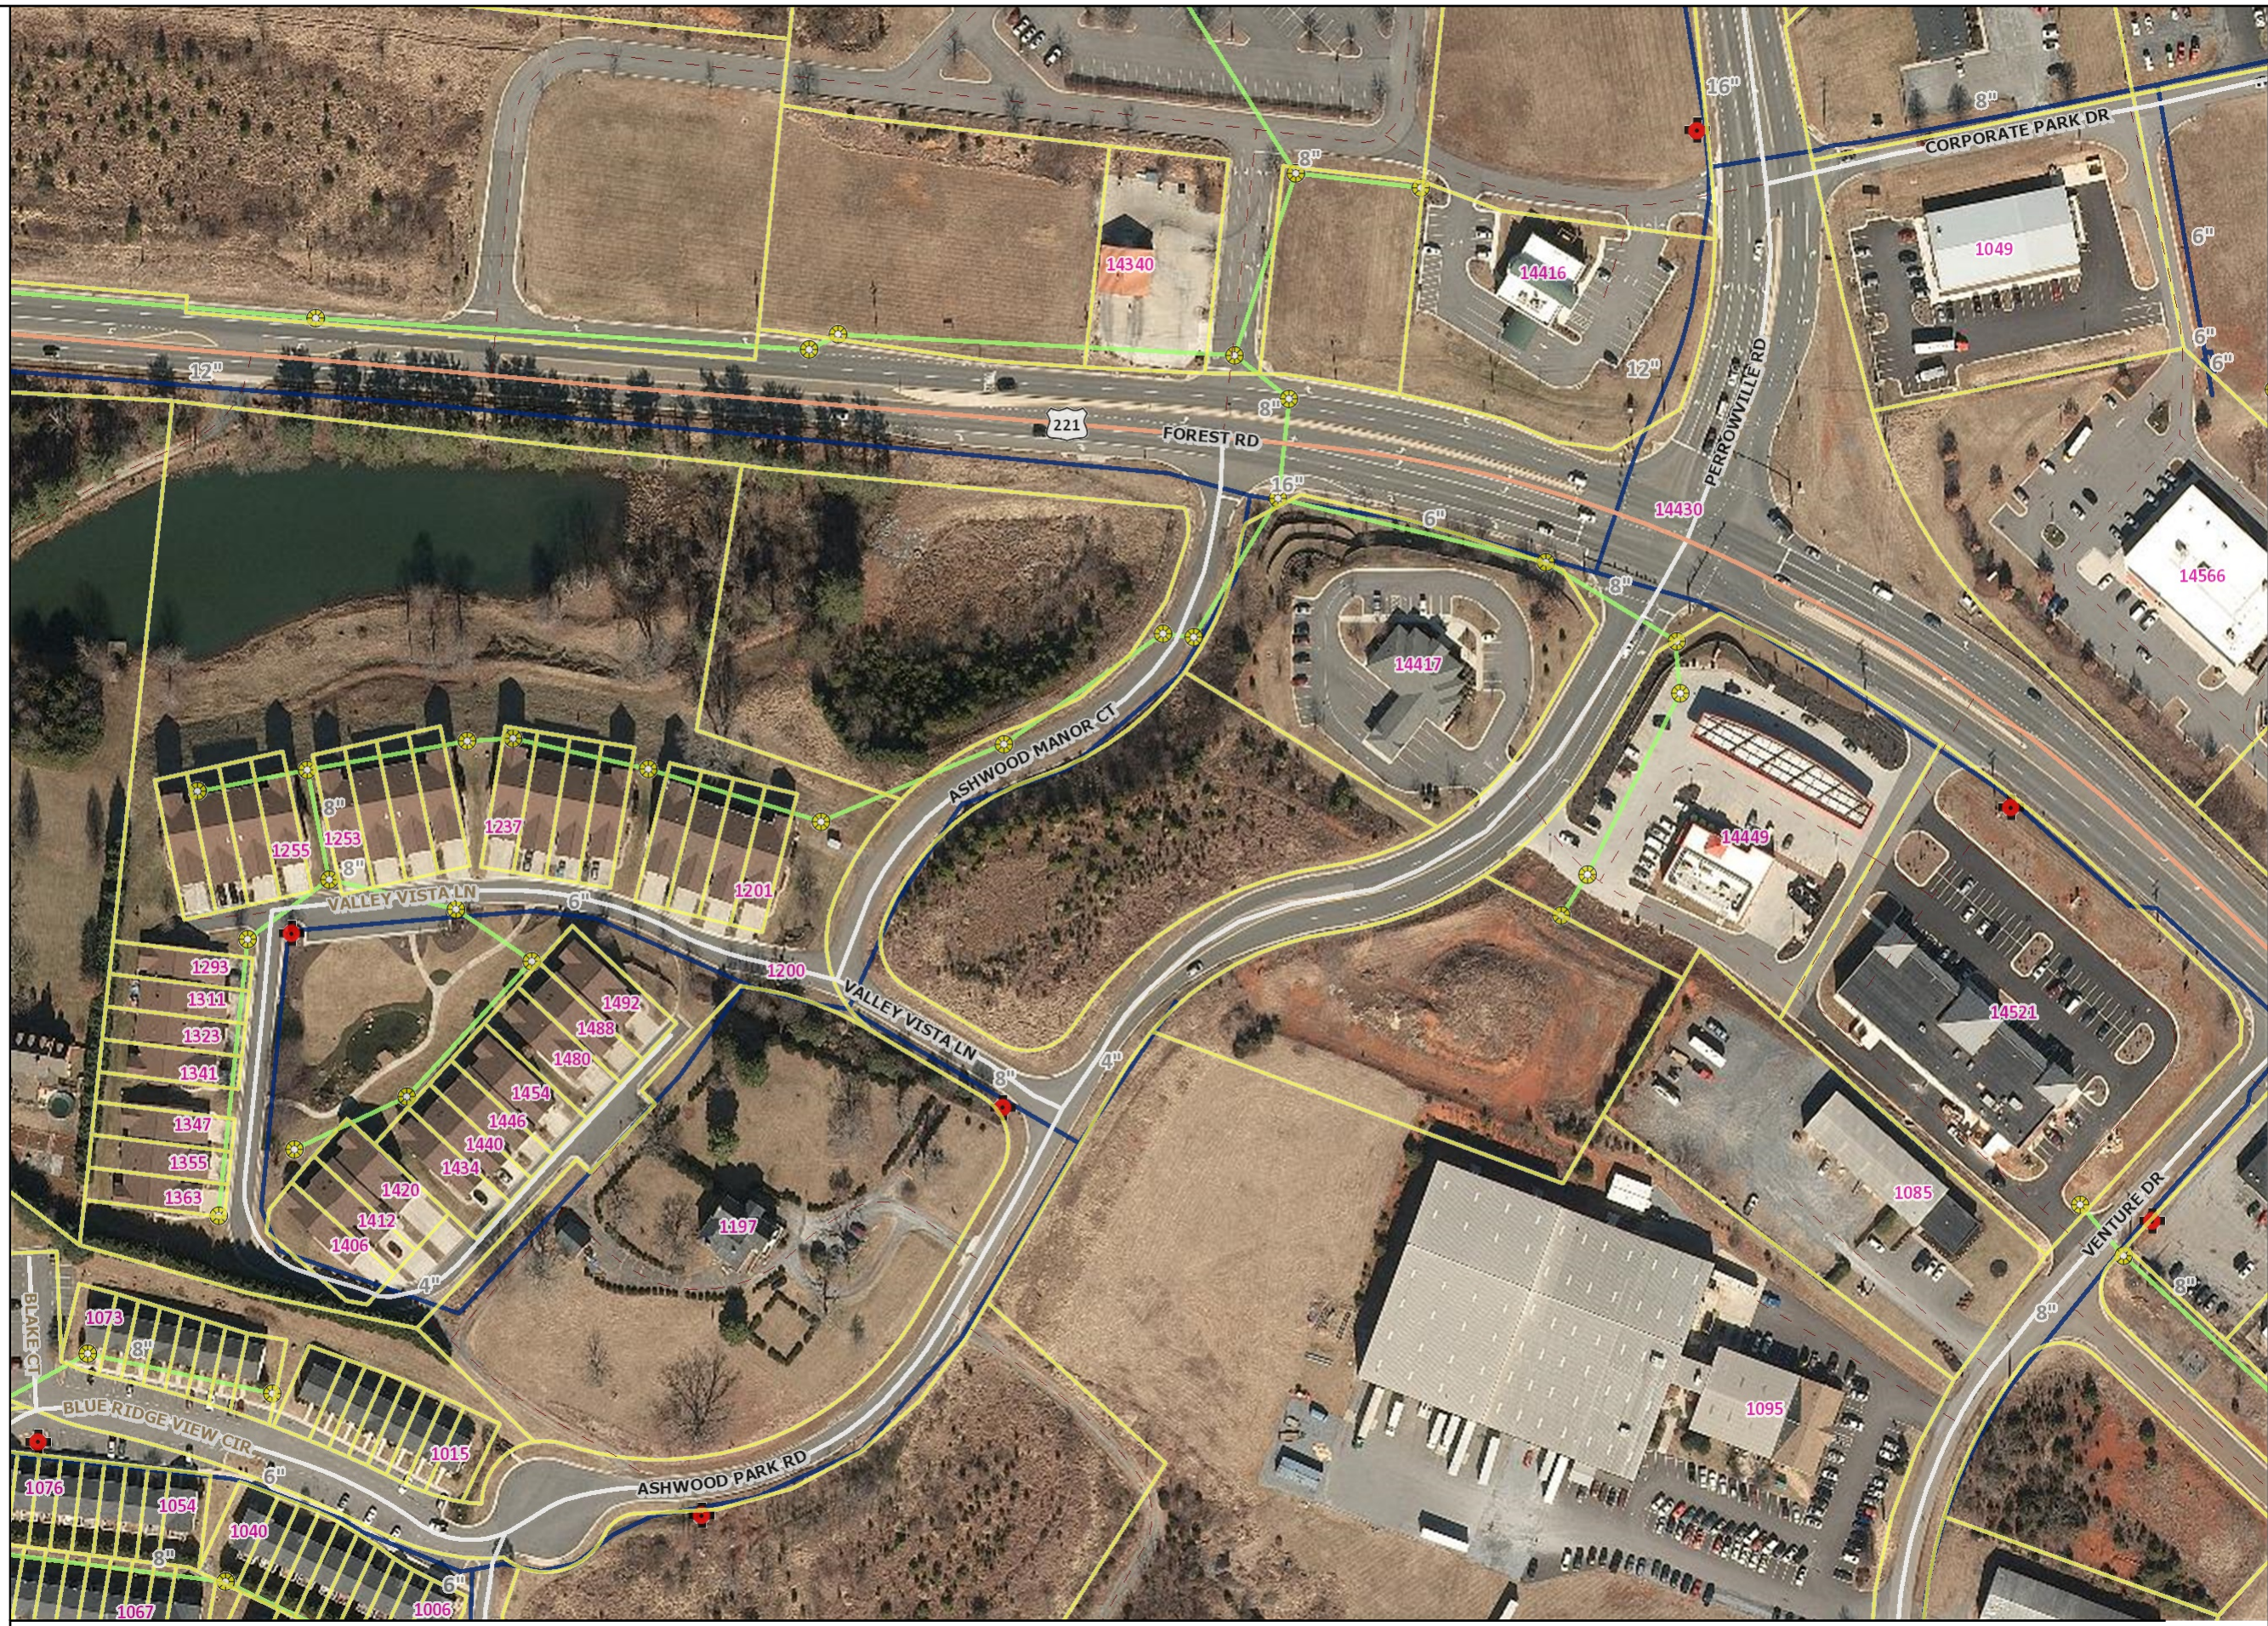

# Bedford, VA

## Legend

- E911 Address
- Highway
- Blue Ridge Parkway
- US Primary
- Virginia Primary
- Roads
- Driveway
- Parcels - County
- Parcels - Town
- Public School Boundary
- Manhole
- Gravity Main
- Fire Hydrant
- Waterline

8/21/2017

DISCLAIMER: This drawing is neither a legally recorded map nor a survey and is not intended to be used as such. The information displayed is a compilation of records, information, and data obtained from various sources, and Campbell County is not responsible for its accuracy or how current it may be.