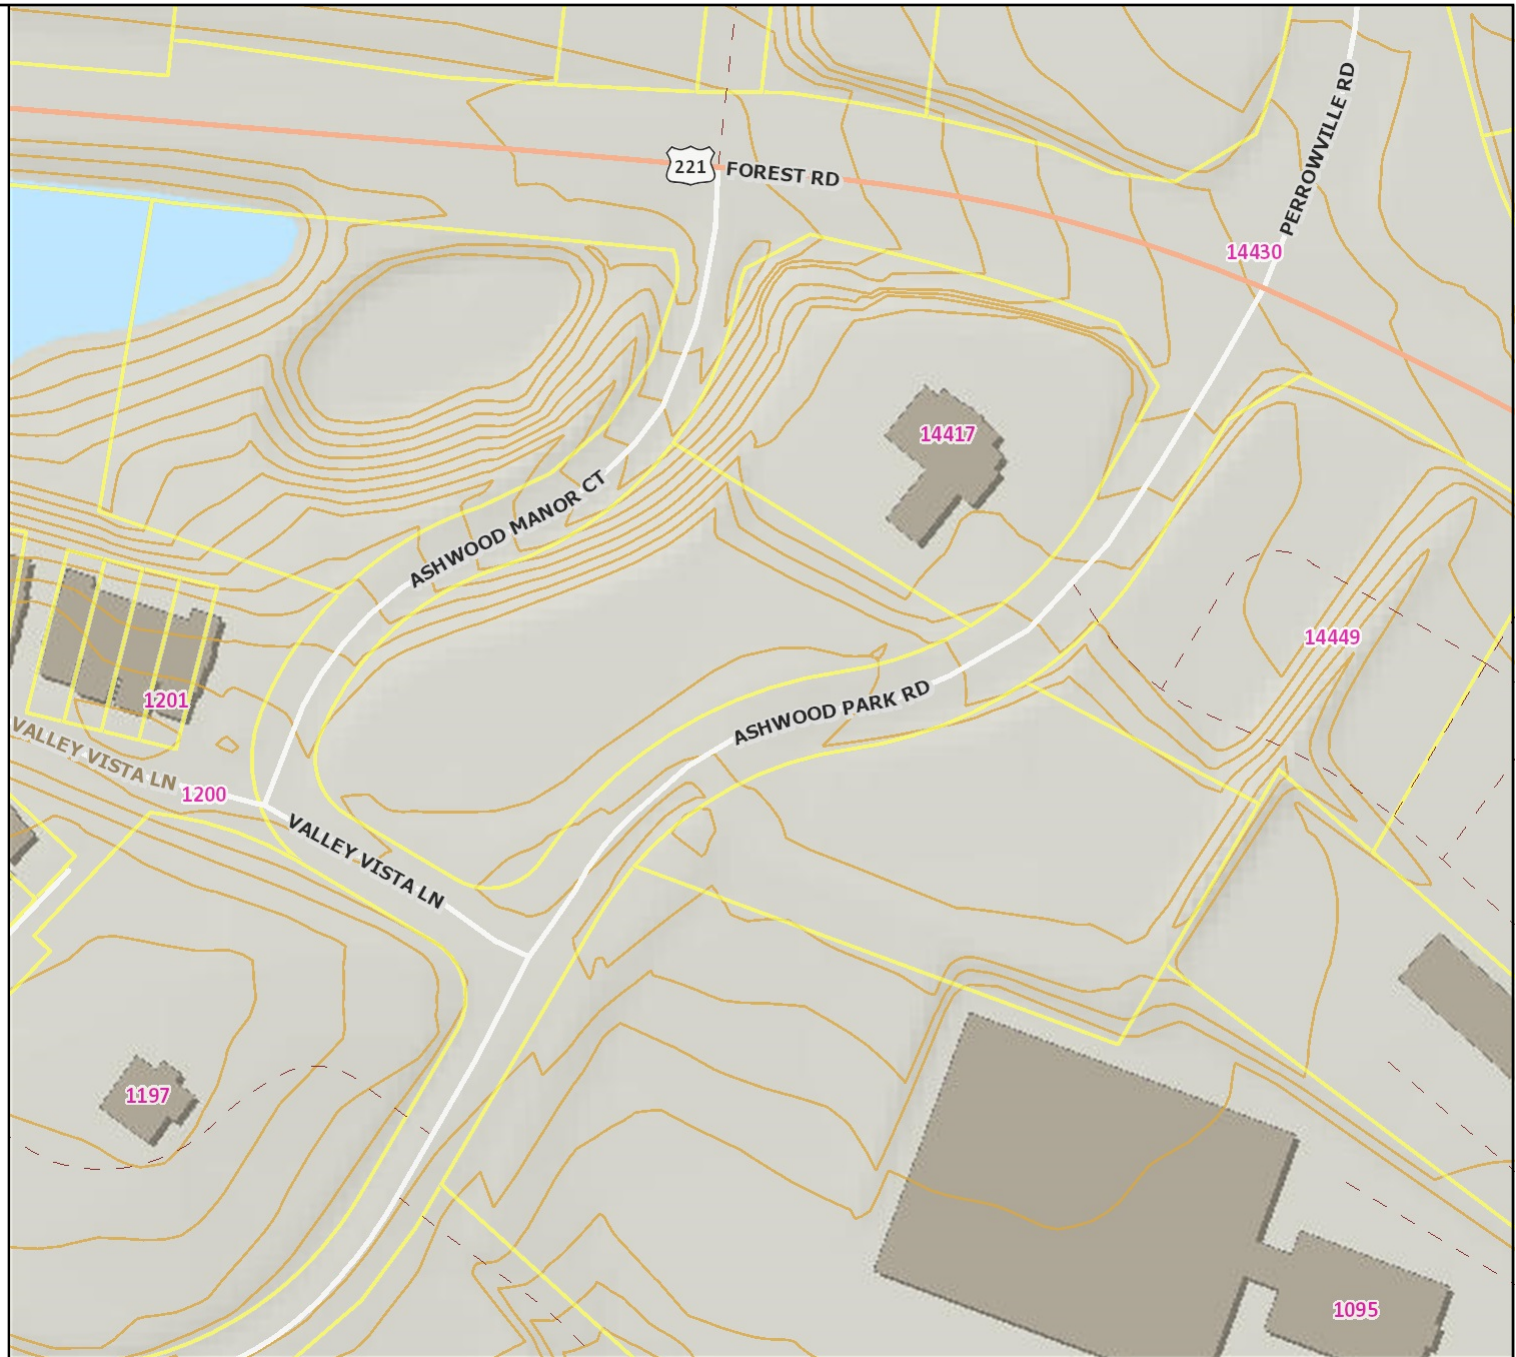

# Bedford, VA

## Legend

- E911 Address
- Highway
- Blue Ridge Parkway
- US Primary
- Virginia Primary
- Roads
- Driveway
- Parcels - County
- Parcels - Town
- Contours 4'
- Public School Boundary

Feet

1:2,257 / 1"=149 Feet

**Title:**

**Date: 8/21/2017**

*DISCLAIMER: This drawing is neither a legally recorded map nor a survey and is not intended to be used as such. The information displayed is a compilation of records, information, and data obtained from various sources, and Bedford County is not responsible for its accuracy or how current it may be.*