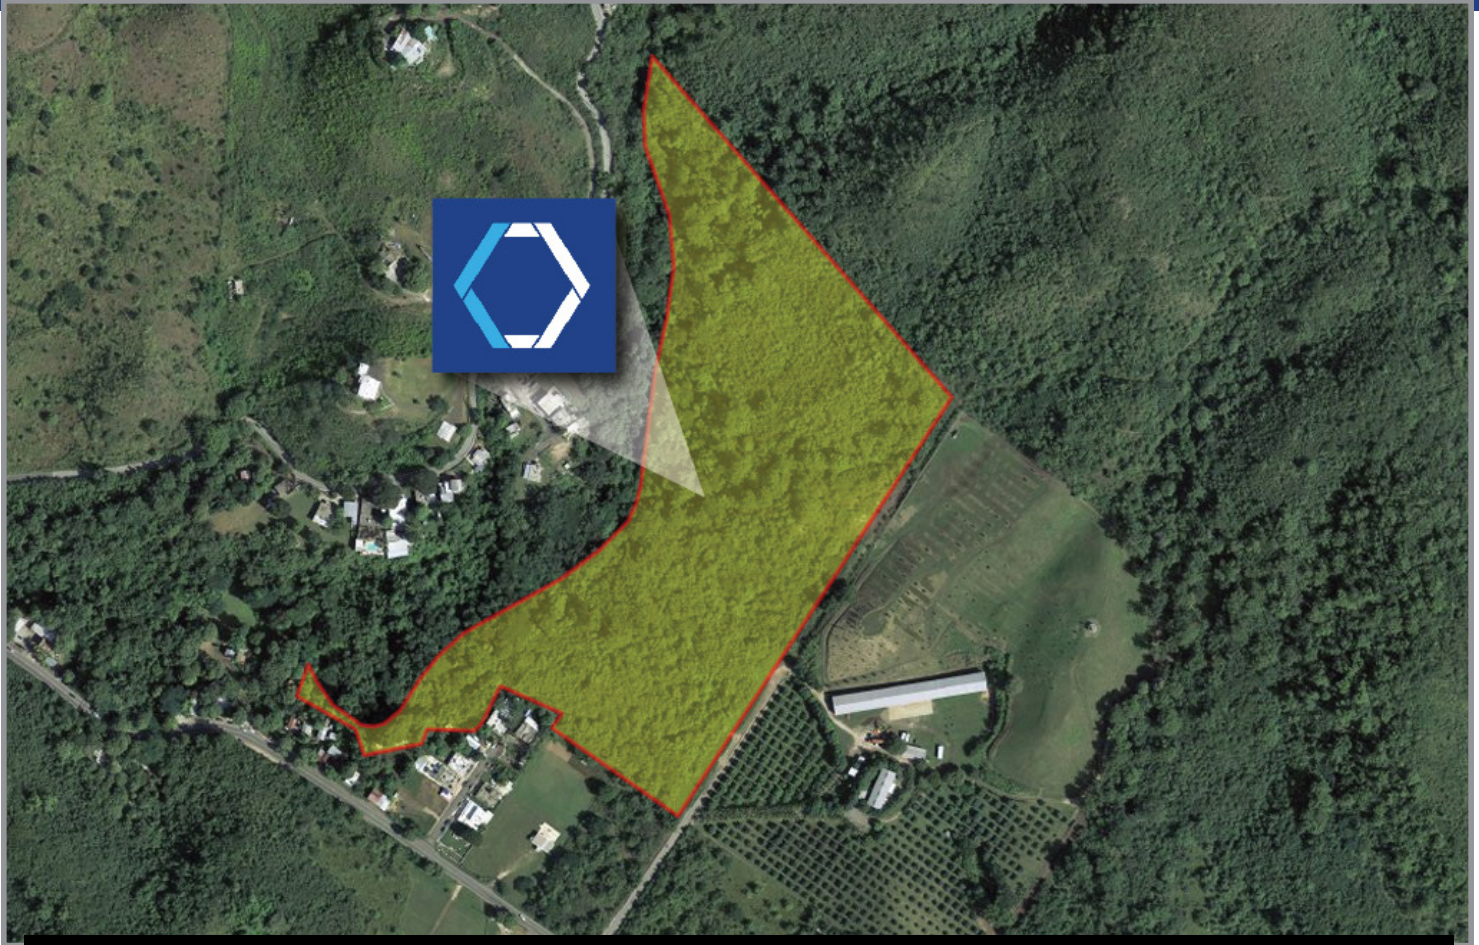

**CHRISTIANSEN**  
COMMERCIAL REAL ESTATE

License 134

Juana Díaz, Puerto Rico

VACANT LAND  
**FOR SALE**

**DESCRIPTION:**

Vacant commercial land parcel consisting of approximately **27.2242 cuerdas**, equivalent to 107,002 square meters.

**LOCATION:**

North of Km. 17.4, State Road PR-14, Tijeras and Río Cañas Wards, Juana Díaz, Puerto Rico

**SITE AREA:**

27.2242 cuerdas, equivalent to 107,002 square meters

**ZONING:**

Rural (R-G).

**LOCATION INFLUENCE:**

The property is located in a commercial and residential area of Juana Díaz in southern Puerto Rico.

In the immediate vicinity of many office, residential, commercial and retail establishments including restaurants, schools, residential developments, and other related services.