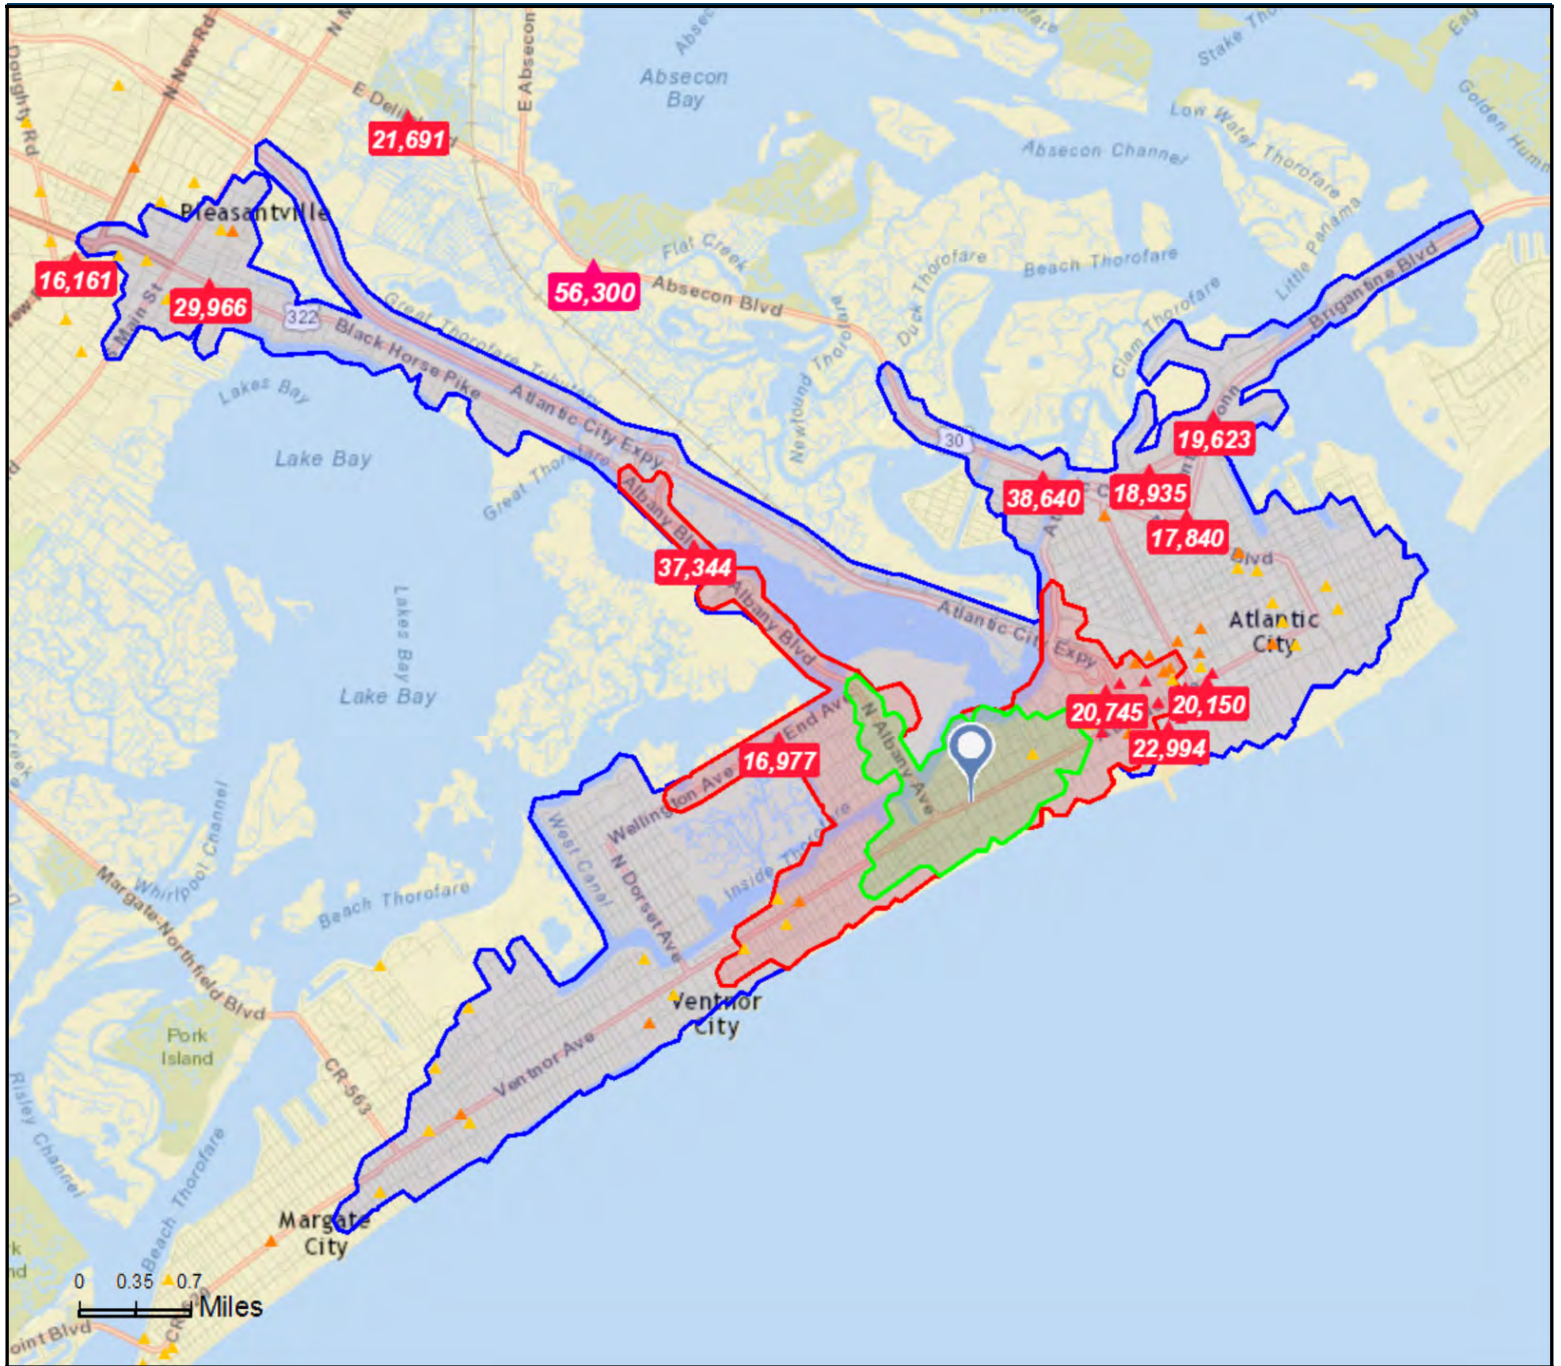

Traffic Count Map

3426 Atlantic Ave, Atlantic City, NJ 08401
 3426 Atlantic Ave, Atlantic City, New Jersey, 08401
 Drive Times: 3, 5, 10 minute radii

Prepared by Joshua Levin, CCIM
 Latitude: 39.35238
 Longitude: -74.45174

- Average Daily Traffic Volume**
- ▲ Up to 6,000 vehicles per day
 - ▲ 6,001 - 15,000
 - ▲ 15,001 - 30,000
 - ▲ 30,001 - 50,000
 - ▲ 50,001 - 100,000
 - ▲ More than 100,000 per day

Source: ©2015 Market Planning Solutions, Inc.